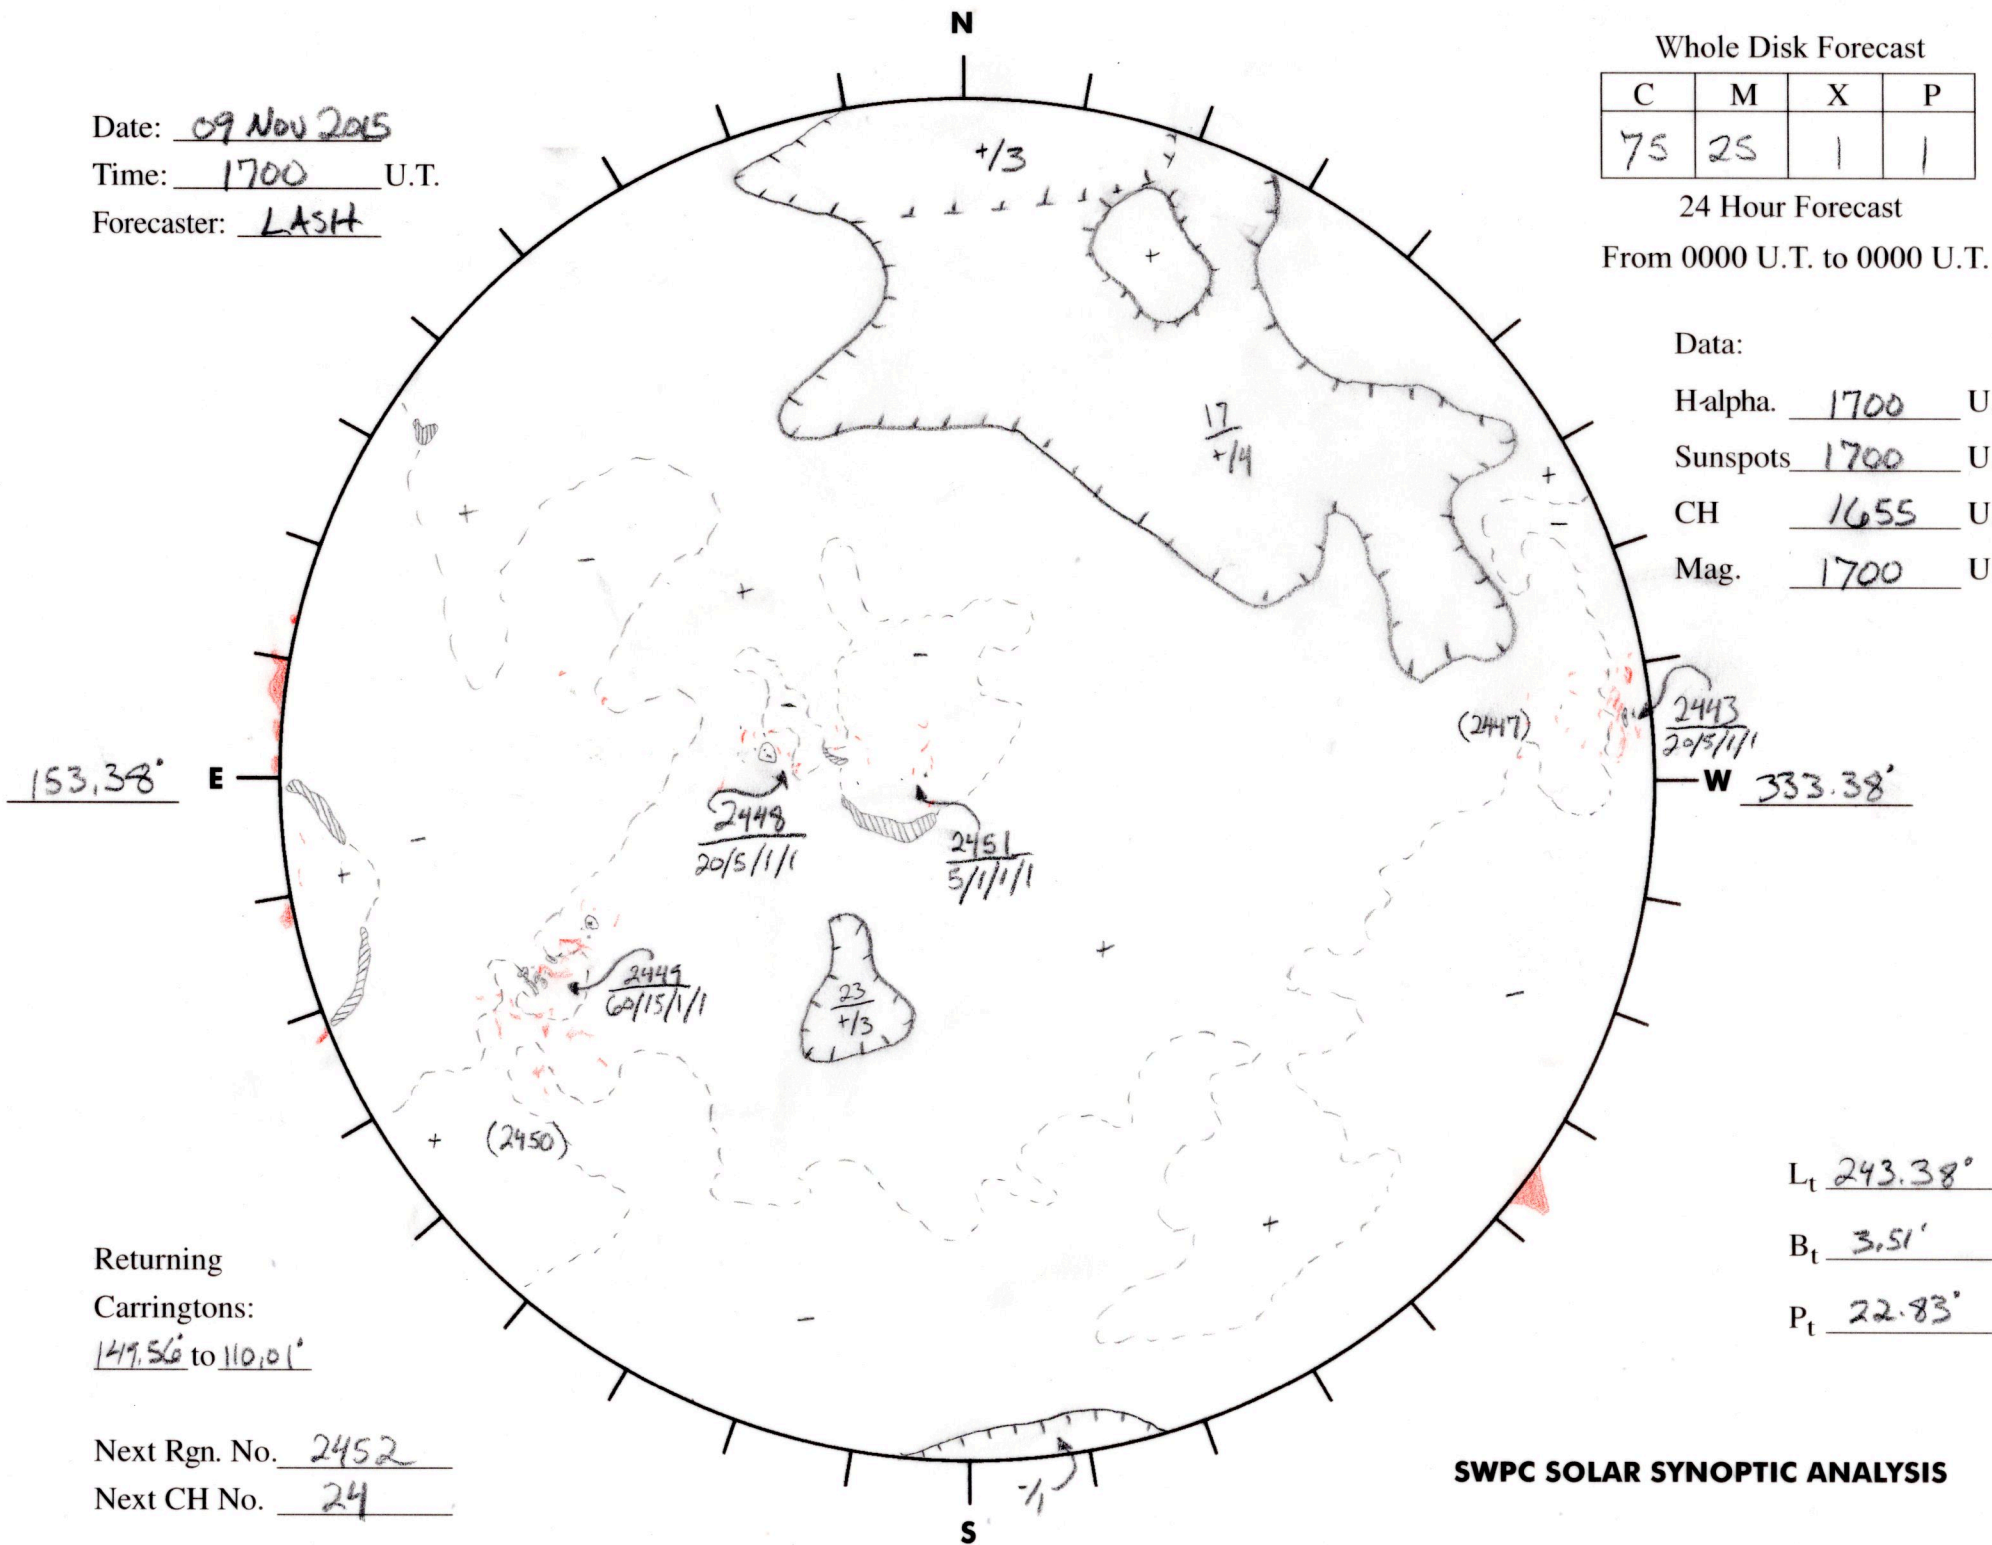

Date: 09 Nov 2015  
 Time: 1700 U.T.  
 Forecaster: LASH

Whole Disk Forecast

C	M	X	P
75	25	1	1

24 Hour Forecast

From 0000 U.T. to 0000 U.T.

Data:

H-alpha. 1700 U.T.

Sunspots 1700 U.T.

CH 1655 U.T.

Mag. 1700 U.T.

Returning  
 Carringtons:  
149.56 to 110.01

Next Rgn. No. 2452  
 Next CH No. 24

$L_t$  243.38°

$B_t$  3.51'

$P_t$  22.83°