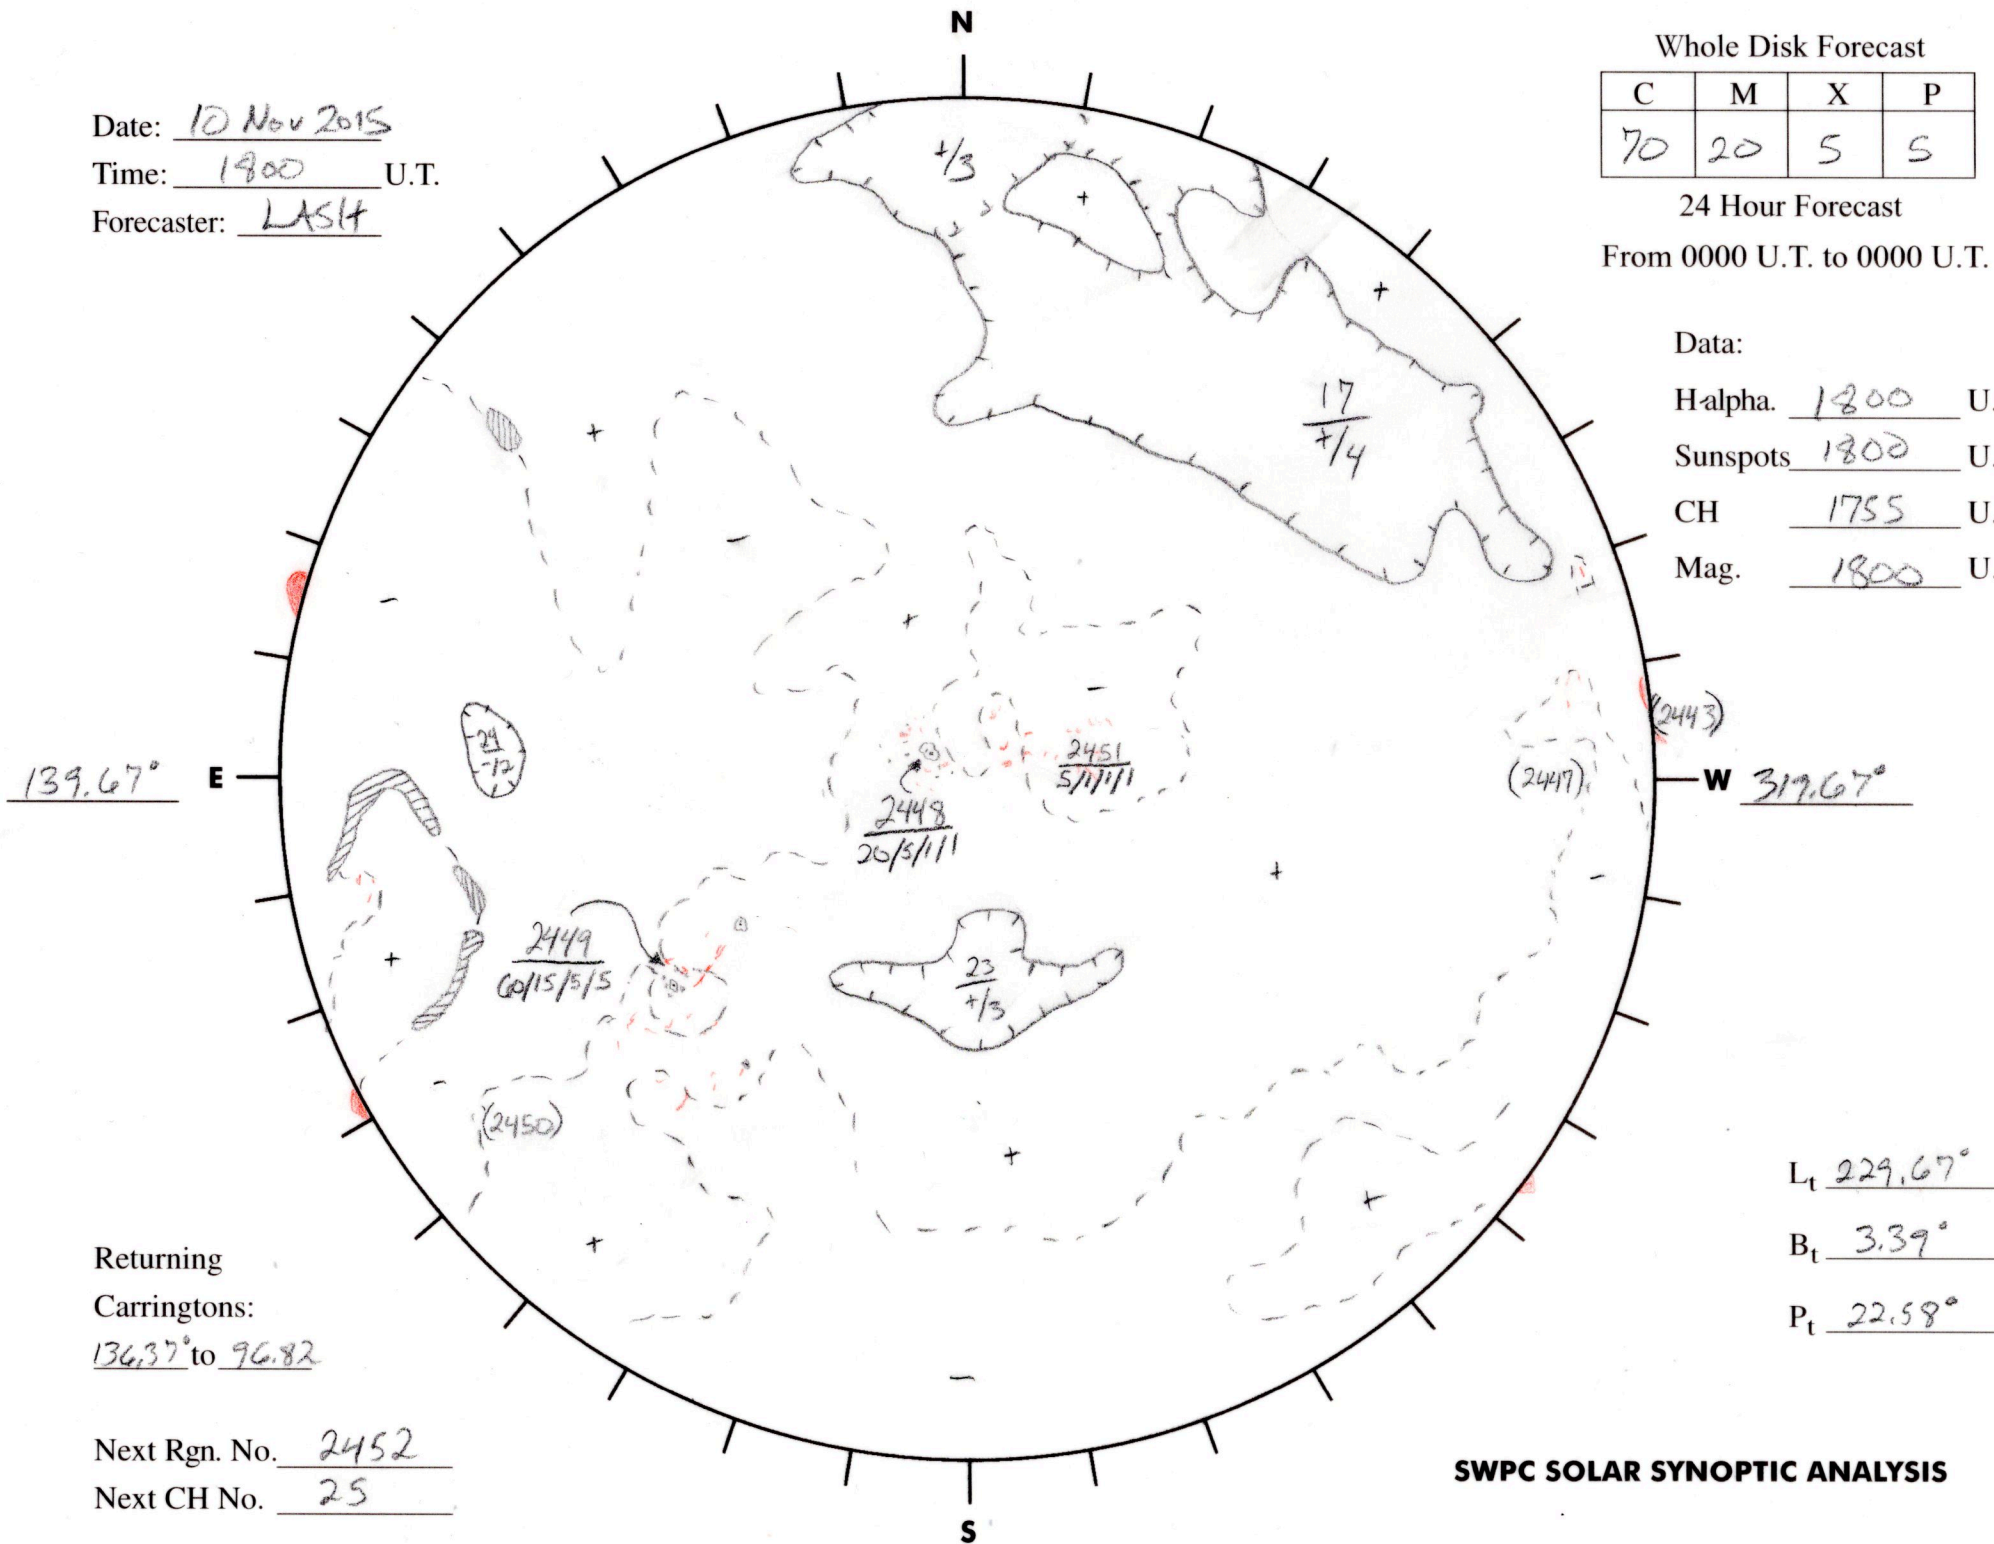

Date: 10 Nov 2015
 Time: 1800 U.T.
 Forecaster: LASH

Whole Disk Forecast

C	M	X	P
70	20	5	5

24 Hour Forecast

From 0000 U.T. to 0000 U.T.

Data:

H-alpha. 1800 U.T.

Sunspots 1800 U.T.

CH 1755 U.T.

Mag. 1800 U.T.

Returning
 Carringtons:
136.37° to 96.82

Next Rgn. No. 2452
 Next CH No. 25

L_t 229.67°

B_t 3.39°

P_t 22.58°