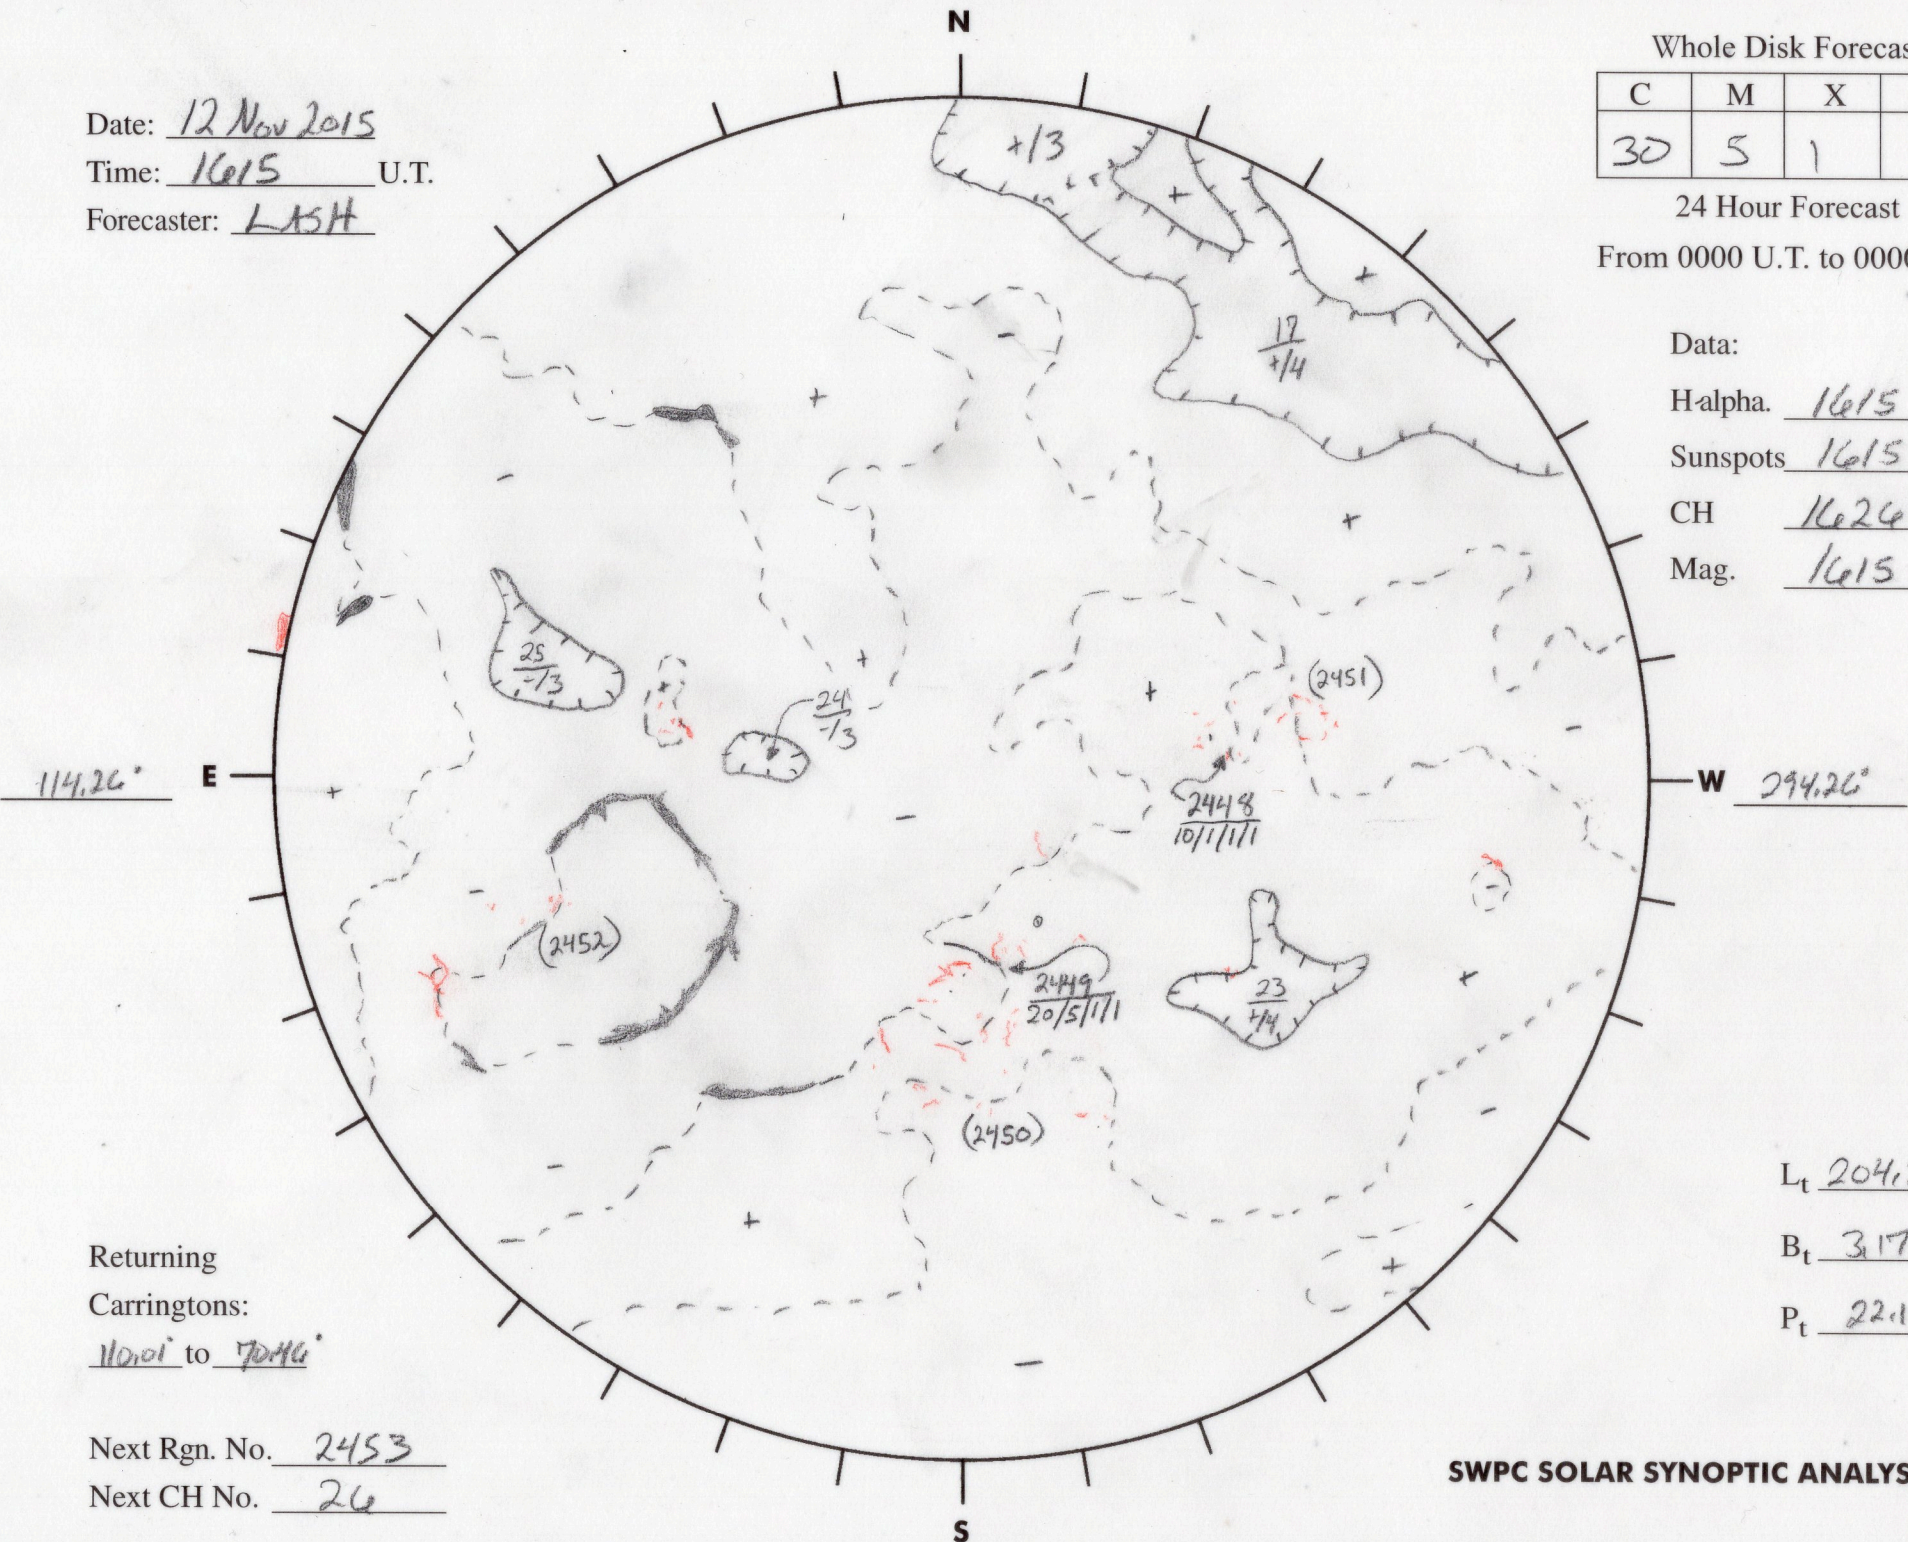

Date: 12 Nov 2015
 Time: 1615 U.T.
 Forecaster: LASH

Whole Disk Forecast

C	M	X	P
30	5	1	1

24 Hour Forecast

From 0000 U.T. to 0000 U.T.

Data:

H-alpha. 1615 U.T.

Sunspots 1615 U.T.

CH 1624 U.T.

Mag. 1615 U.T.

Returning
 Carringtons:
11001 to 7046

Next Rgn. No. 2453
 Next CH No. 26

L_t 204.26°

B_t 3.17°

P_t 22.11°