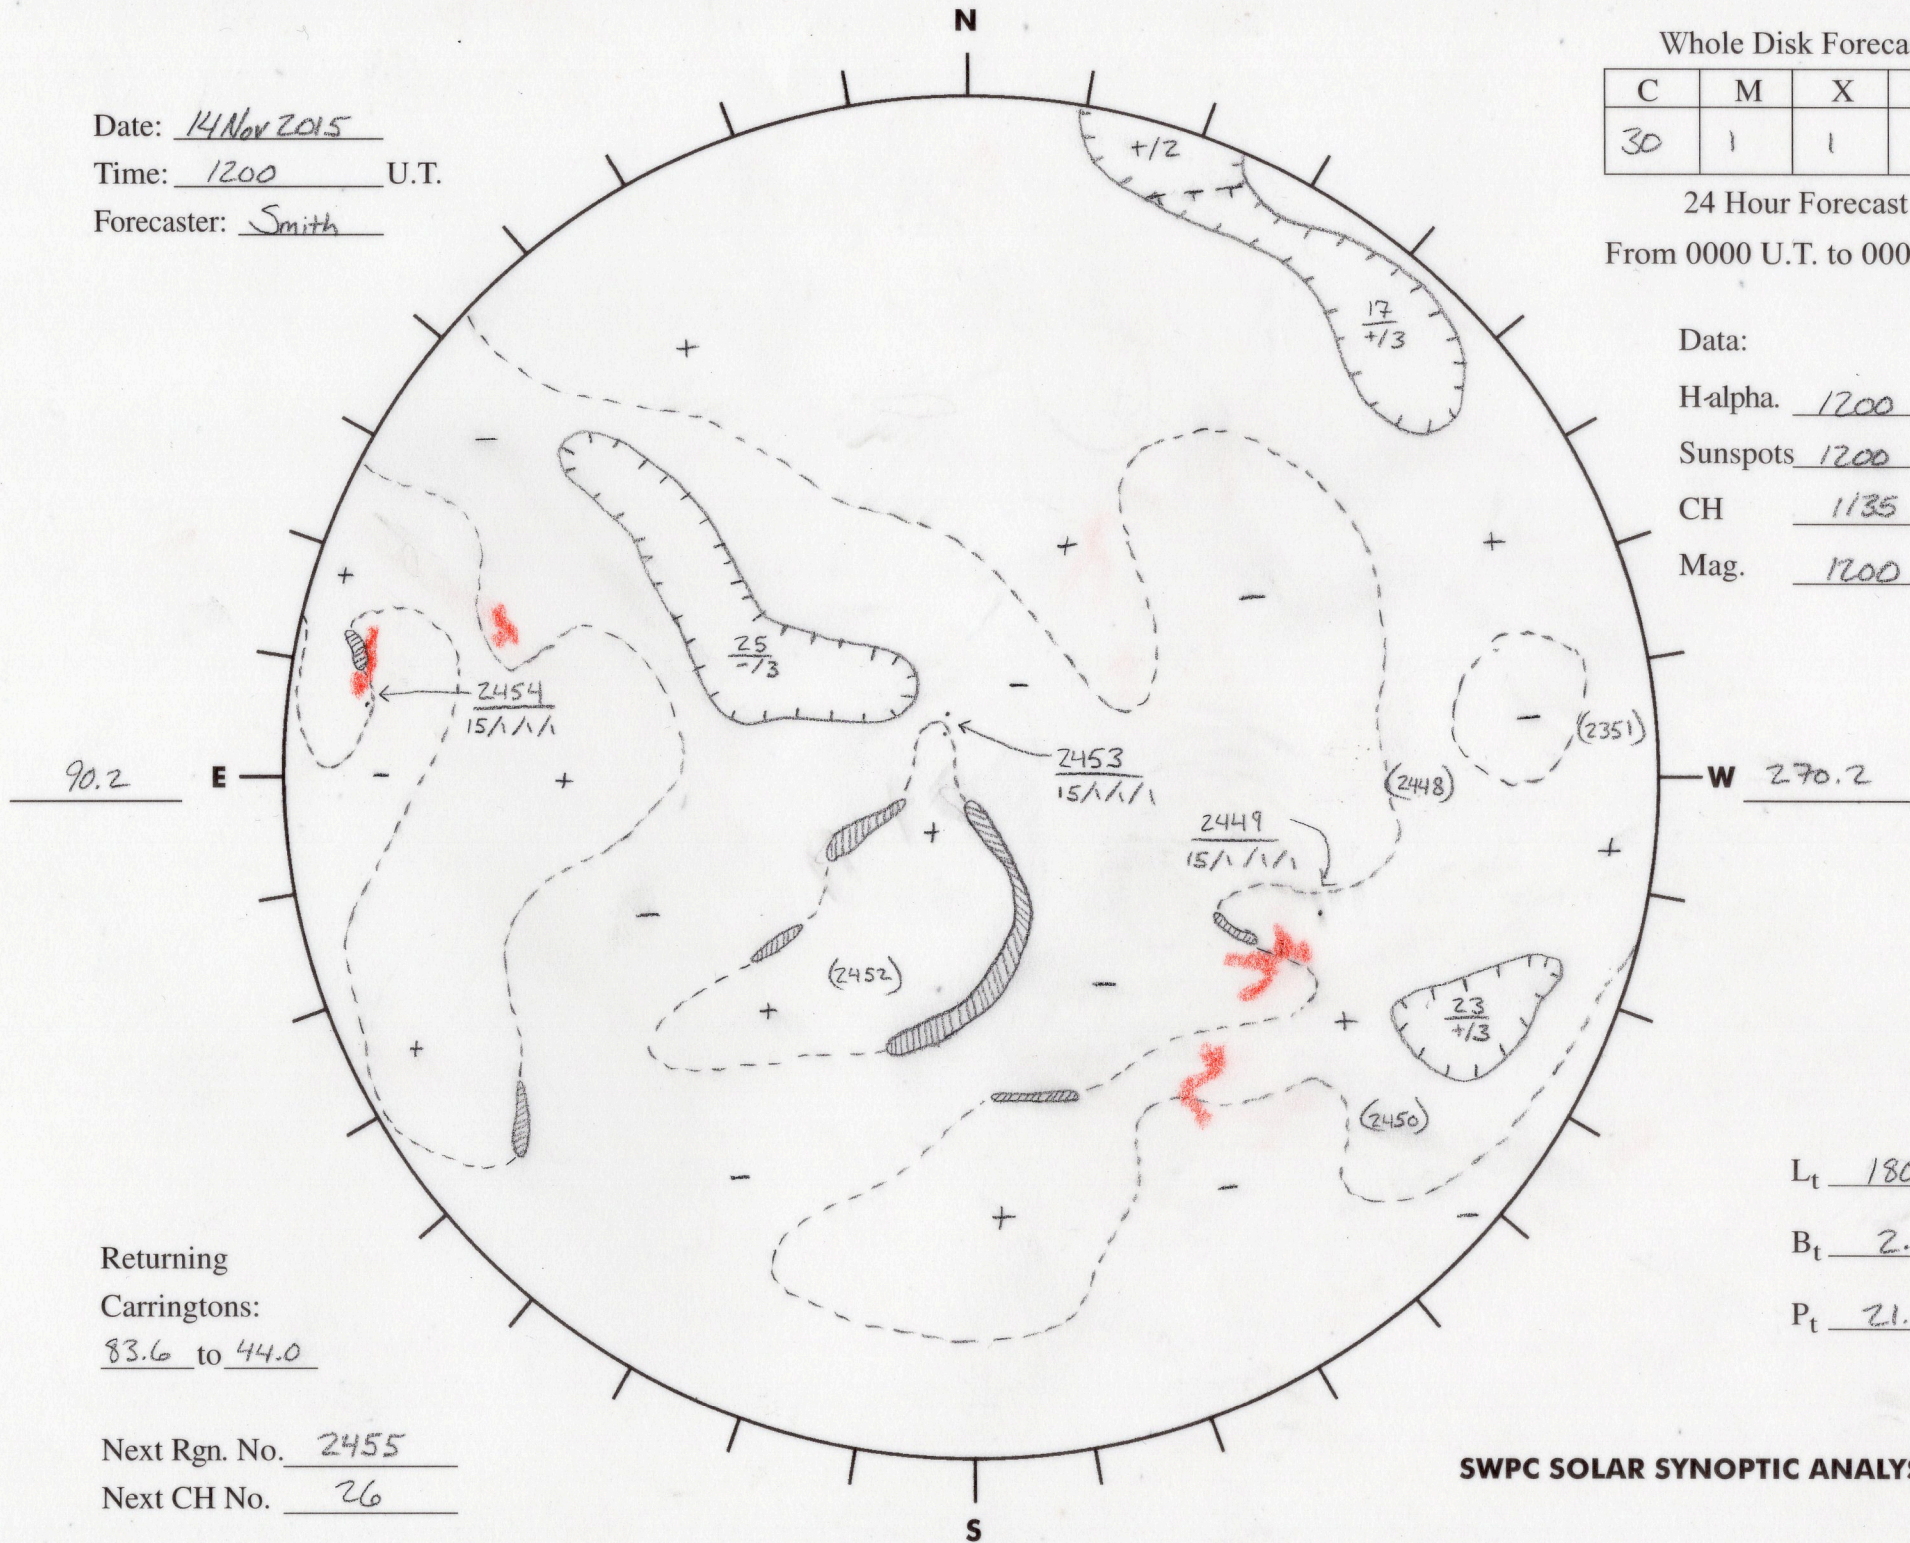

Date: 14 Nov 2015
 Time: 1200 U.T.
 Forecaster: Smith

Whole Disk Forecast

C	M	X	P
30	1	1	1

24 Hour Forecast
 From 0000 U.T. to 0000 U.T.

Data:
 H-alpha. 1200 U.T.
 Sunspots 1200 U.T.
 CH 1135 U.T.
 Mag. 1200 U.T.

Returning
 Carringtons:
83.6 to 44.0

Next Rgn. No. 2455
 Next CH No. 26

L_t 180.2
 B_t 2.9
 P_t 21.6