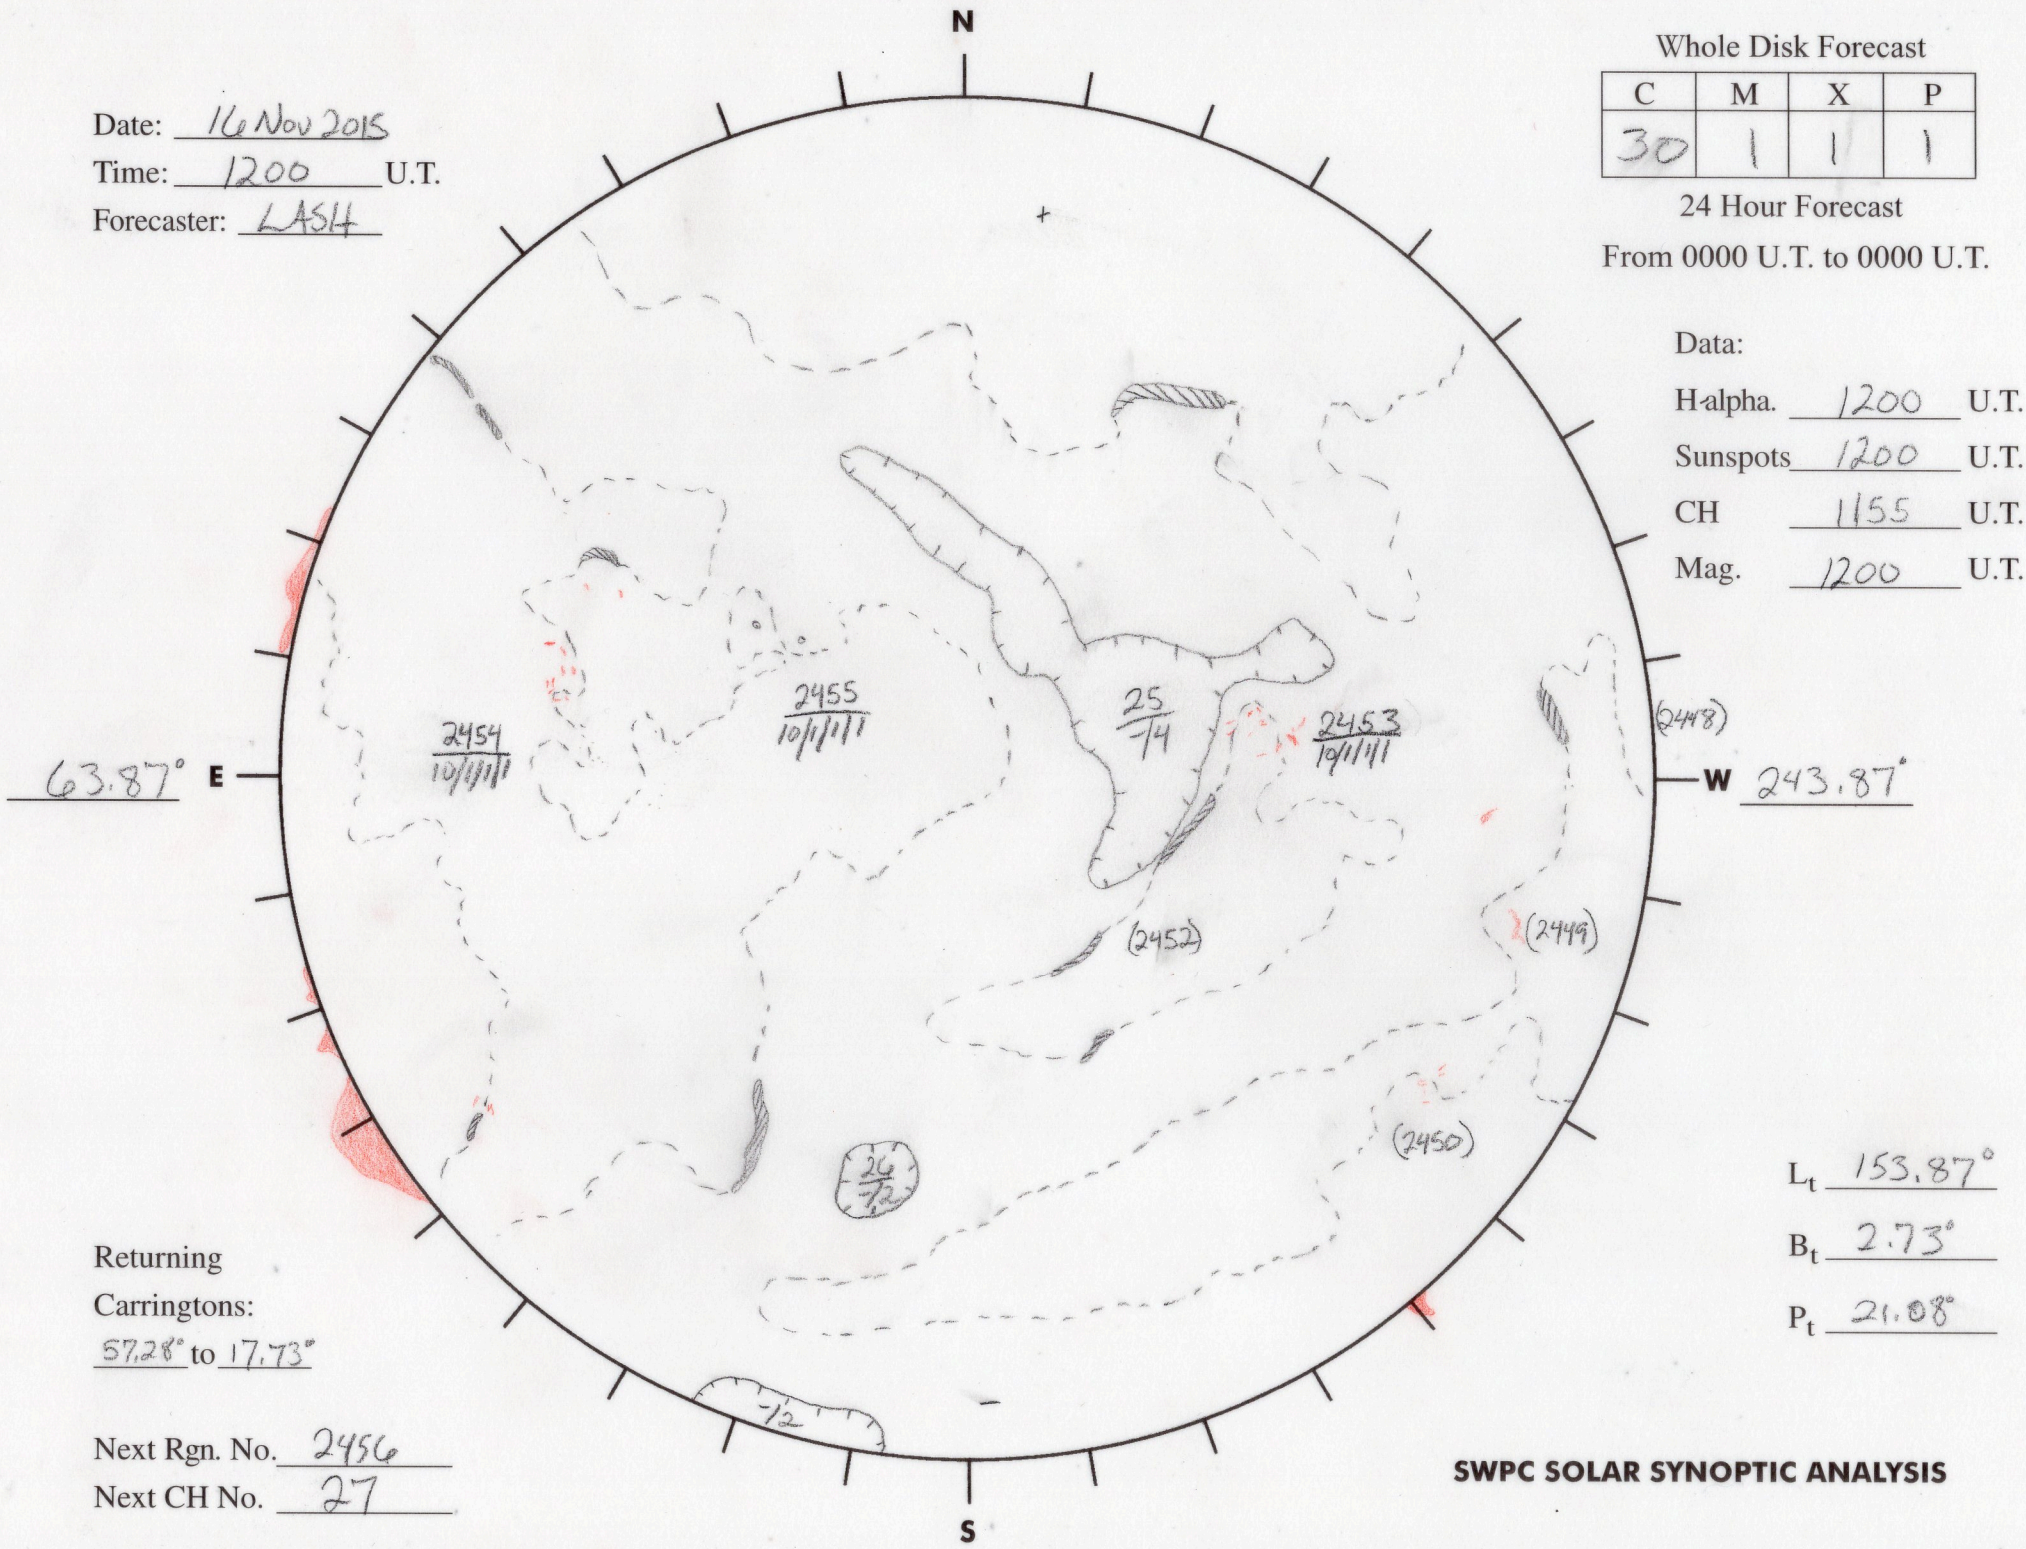

Date: 16 Nov 2015
 Time: 1200 U.T.
 Forecaster: LASH

Whole Disk Forecast

C	M	X	P
30	1	1	1

24 Hour Forecast
 From 0000 U.T. to 0000 U.T.

Data:
 H-alpha. 1200 U.T.
 Sunspots 1200 U.T.
 CH 1155 U.T.
 Mag. 1200 U.T.

Returning
 Carringtons:
57.28° to 17.73°

Next Rgn. No. 2456
 Next CH No. 27

L_t 153.87°
 B_t 2.73°
 P_t 21.08°