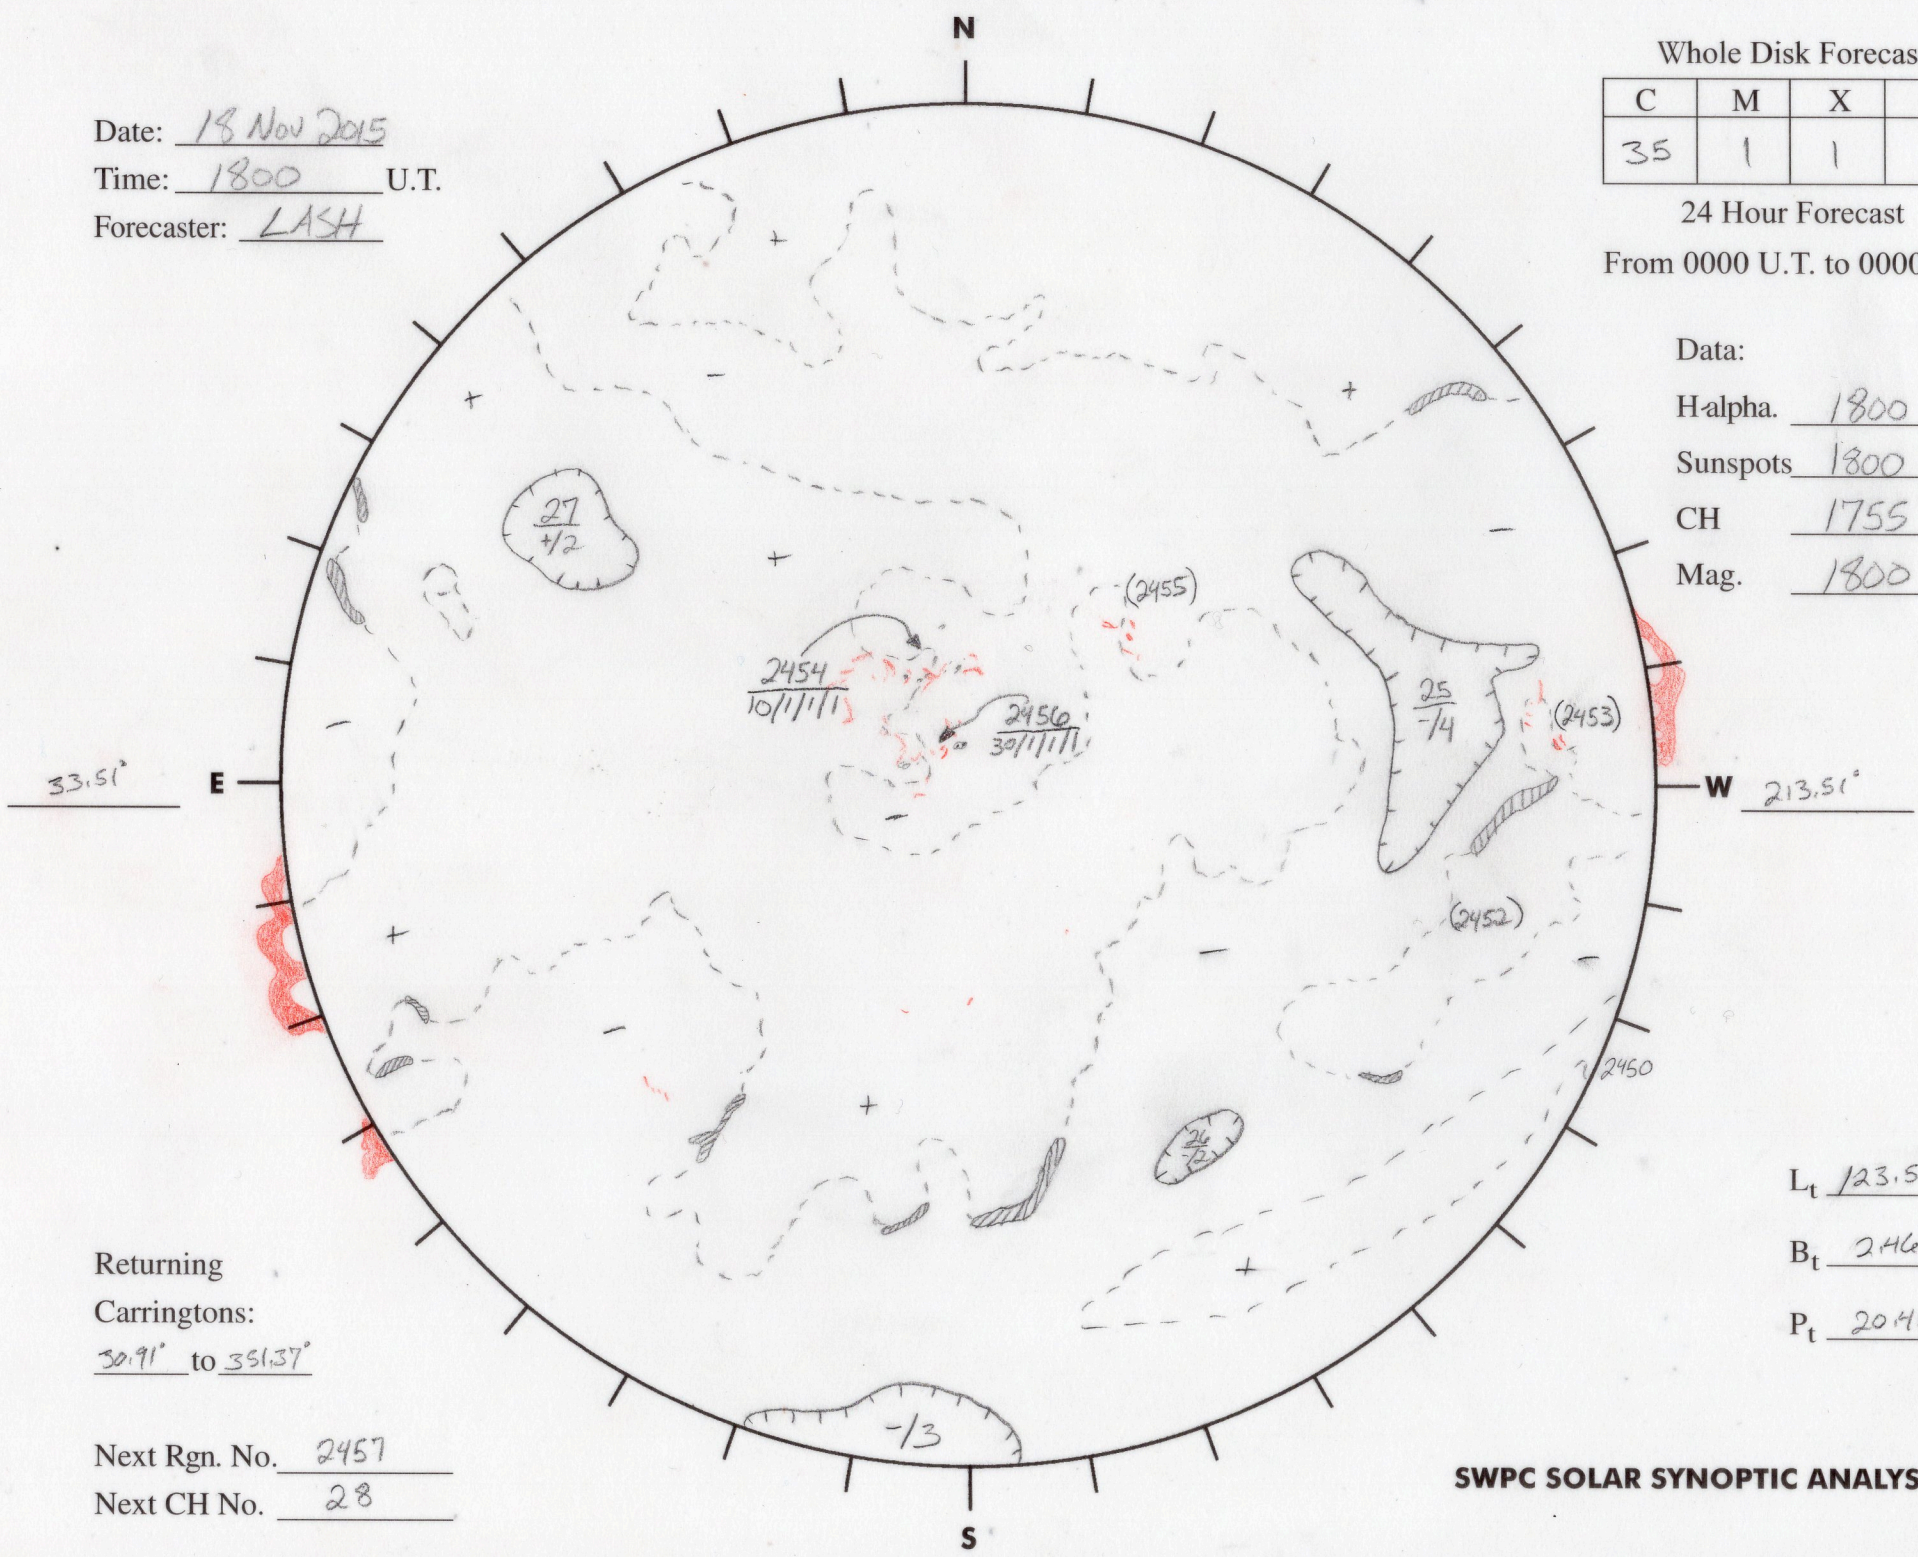

Date: 18 Nov 2015
 Time: 1800 U.T.
 Forecaster: LASH

Whole Disk Forecast

C	M	X	P
35	1	1	1

24 Hour Forecast
 From 0000 U.T. to 0000 U.T.

Data:
 H-alpha. 1800 U.T.
 Sunspots 1800 U.T.
 CH 1755 U.T.
 Mag. 1800 U.T.

Returning
 Carringtons:
30.91° to 331.37°

Next Rgn. No. 2457
 Next CH No. 28

L_t 123.51°
 B_t 246°
 P_t 2041°