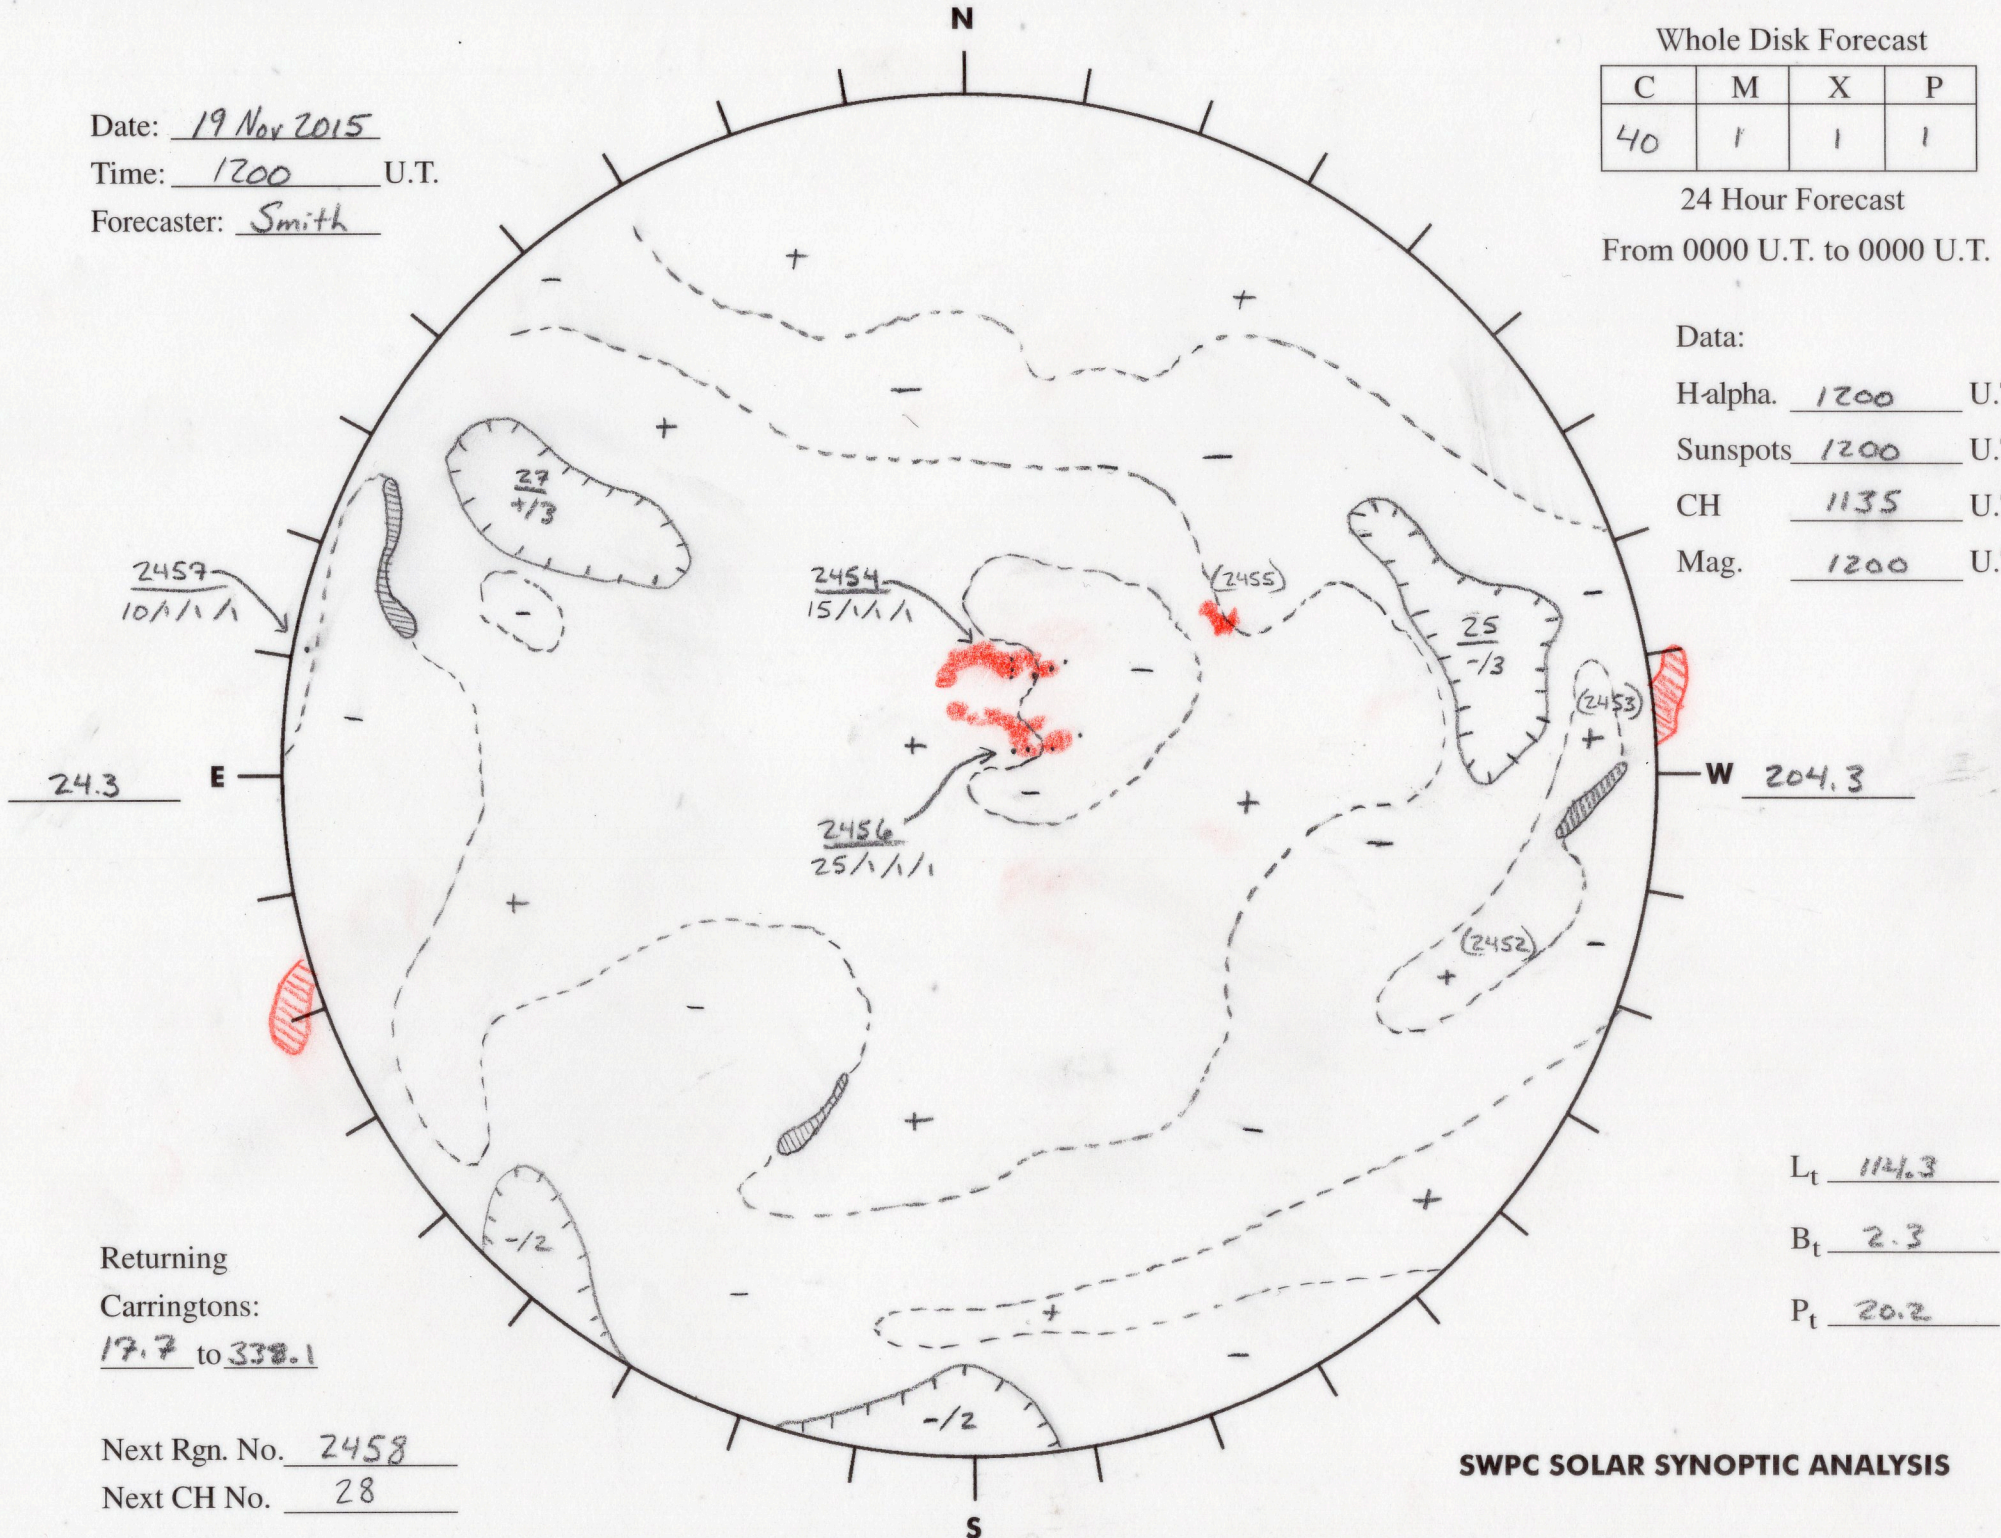

Date: 19 Nov 2015
 Time: 1200 U.T.
 Forecaster: Smith

Whole Disk Forecast

C	M	X	P
40	1	1	1

24 Hour Forecast
 From 0000 U.T. to 0000 U.T.

Data:
 H α . 1200 U.T.
 Sunspots 1200 U.T.
 CH 1135 U.T.
 Mag. 1200 U.T.

Returning
 Carringtons:
17.7 to 338.1

Next Rgn. No. 2458
 Next CH No. 28

L_t 114.3
 B_t 2.3
 P_t 20.2