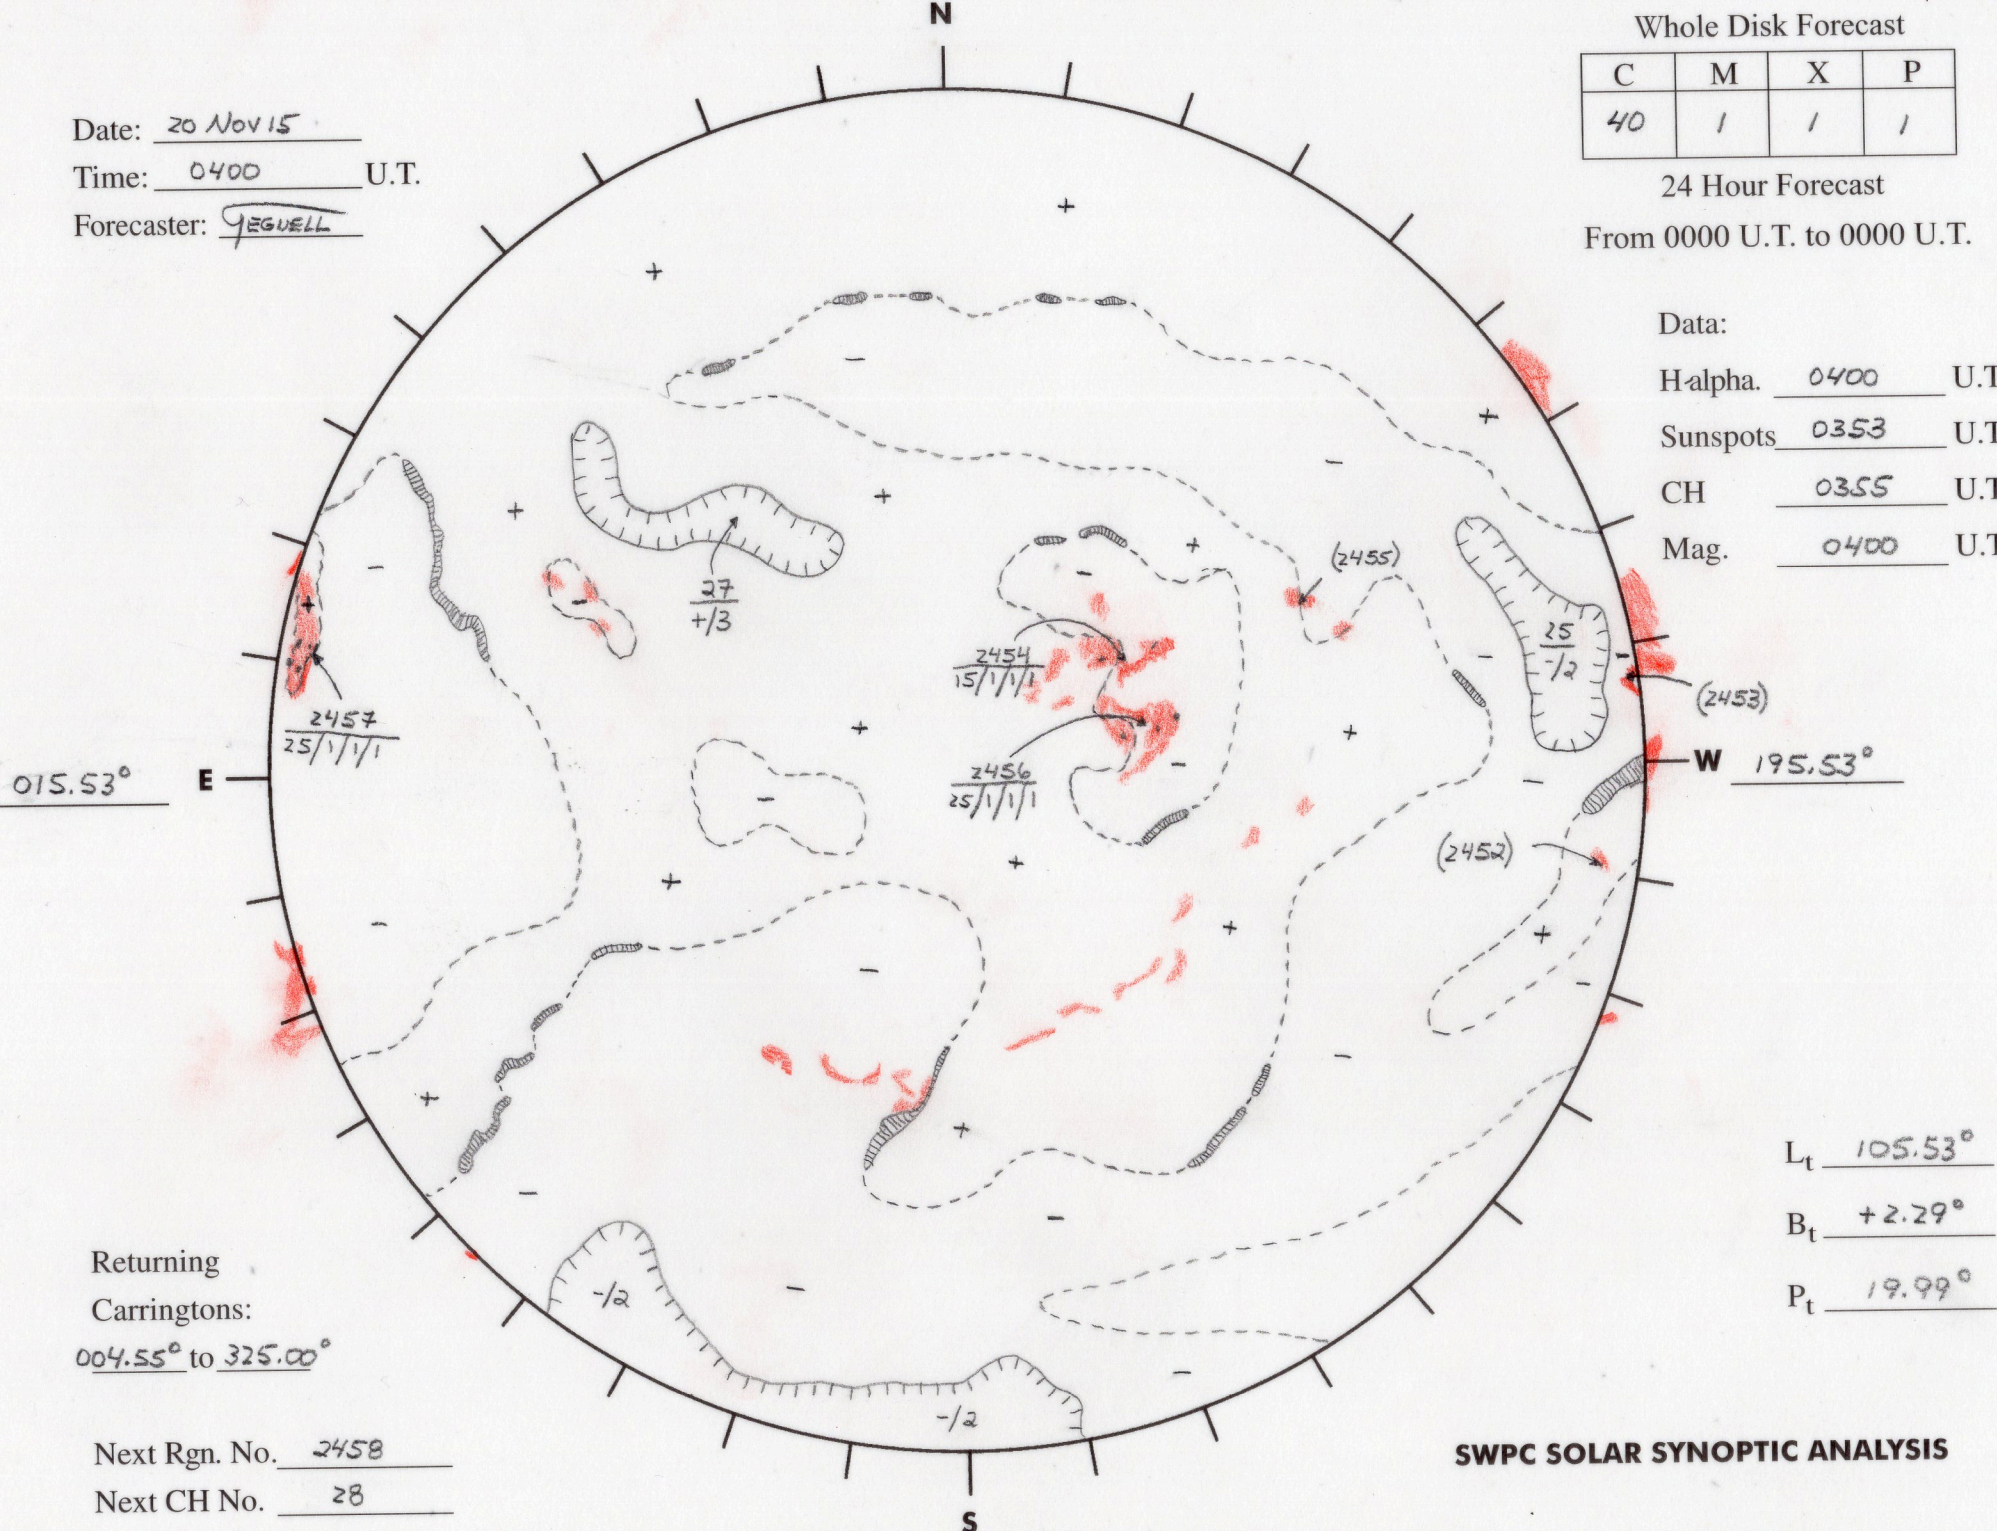

Date: 20 Nov 15
 Time: 0400 U.T.
 Forecaster: JEGUELL

Whole Disk Forecast

C	M	X	P
40	1	1	1

24 Hour Forecast
 From 0000 U.T. to 0000 U.T.

Data:
 H-alpha. 0400 U.T.
 Sunspots 0353 U.T.
 CH 0355 U.T.
 Mag. 0400 U.T.

015.53° E

W 195.53°

Returning Carringtons:
004.55° to 325.00°

L_t 105.53°
 B_t +2.29°
 P_t 19.99°

Next Rgn. No. 2458
 Next CH No. 28

SWPC SOLAR SYNOPTIC ANALYSIS