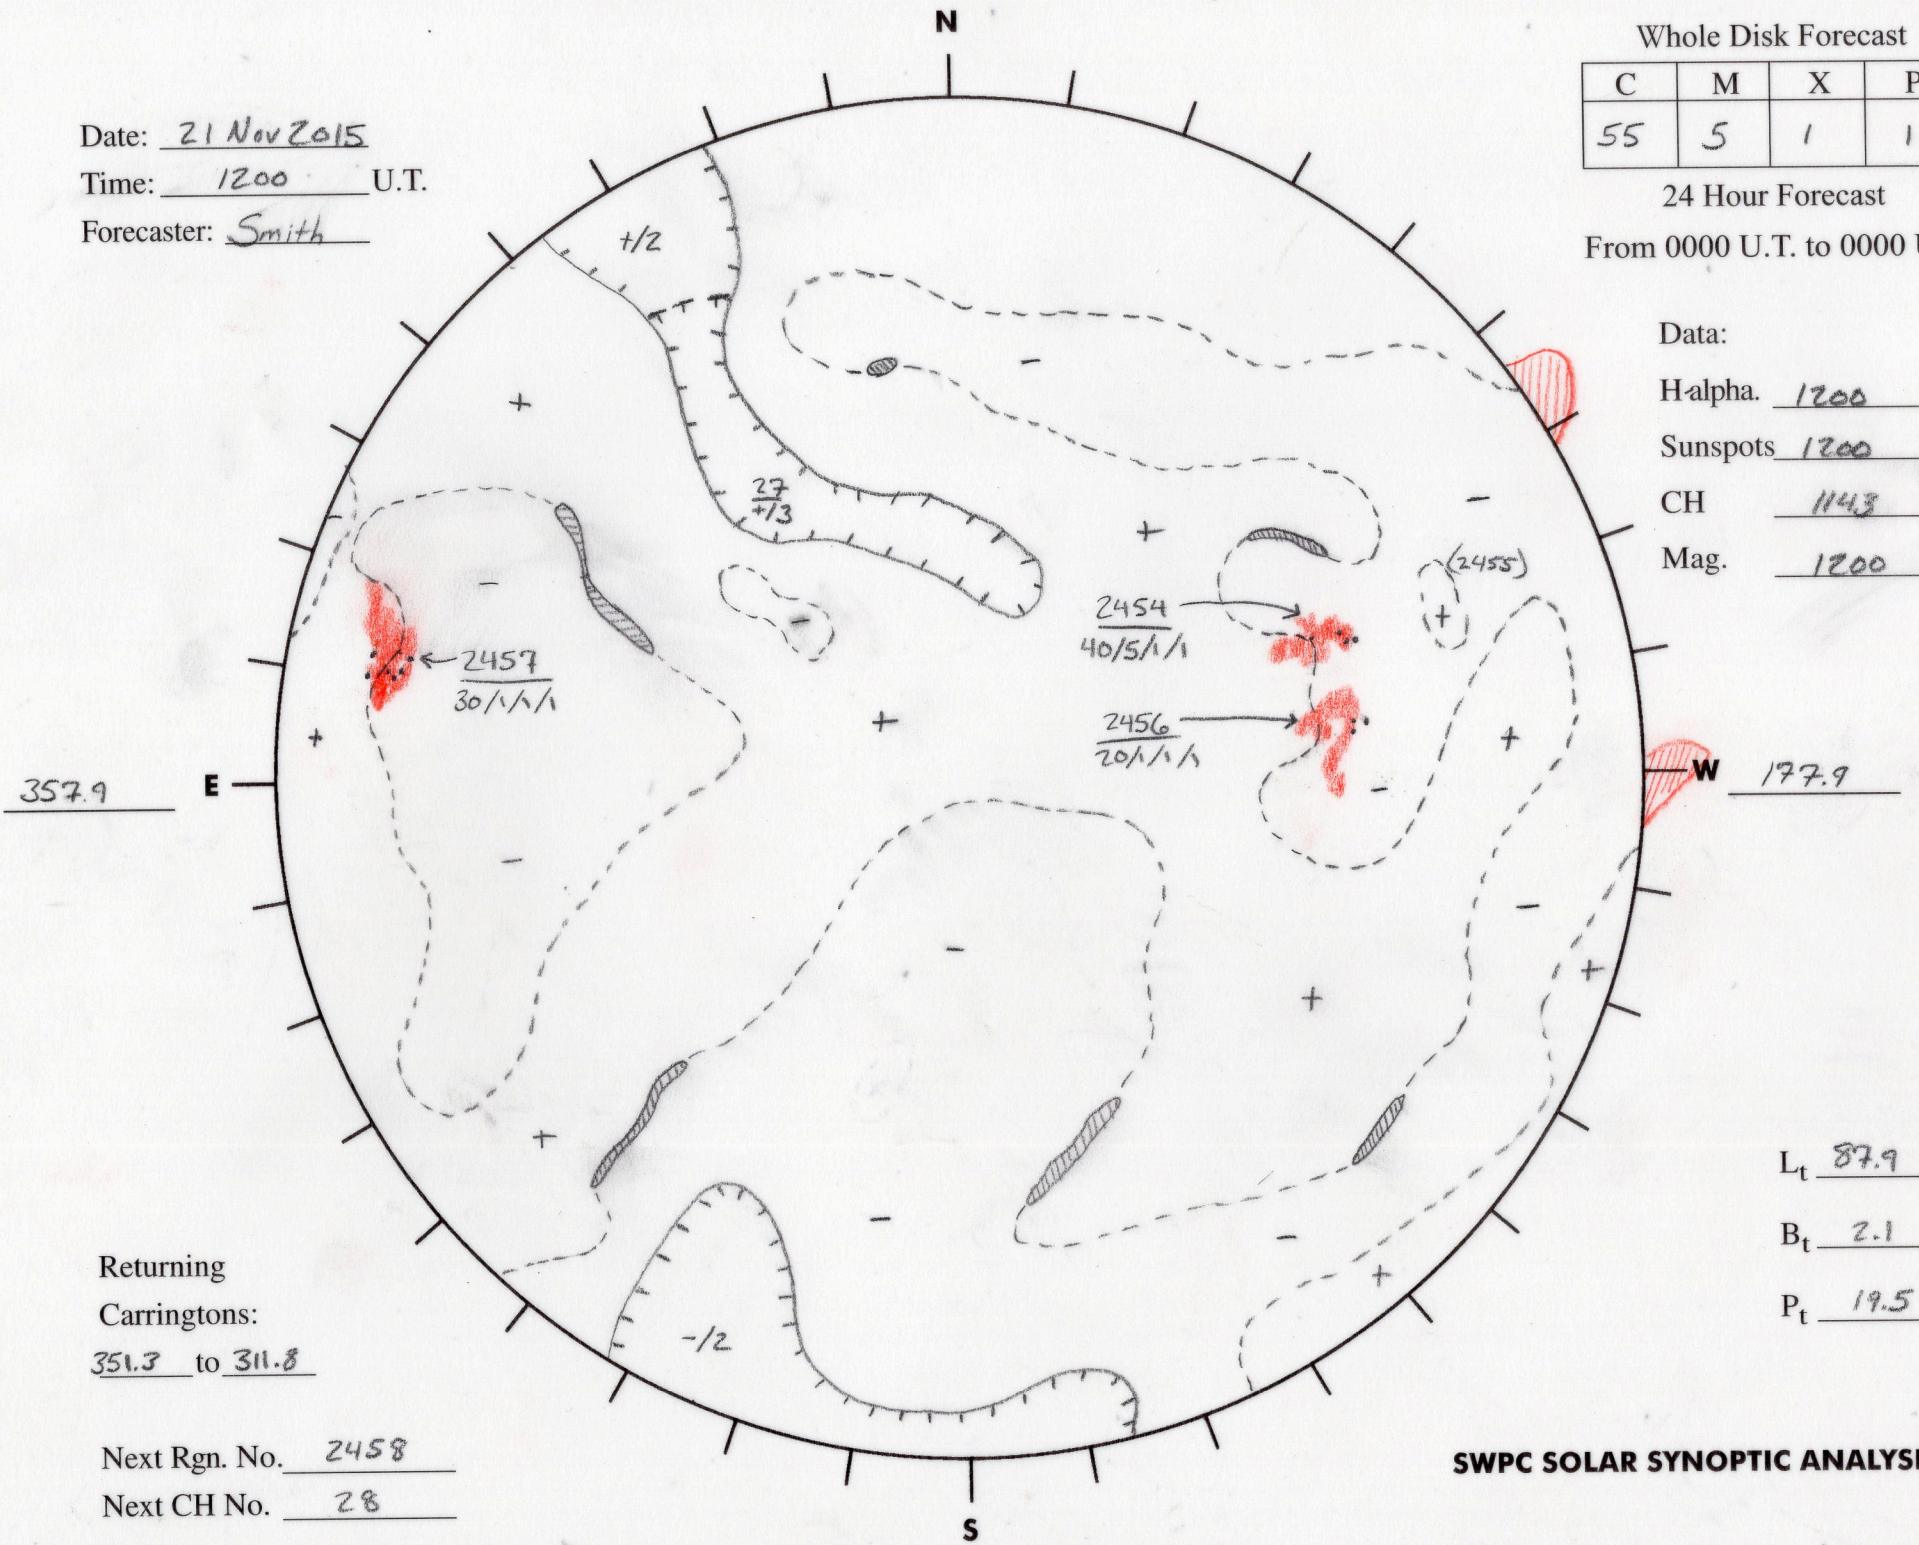

Date: 21 Nov 2015  
 Time: 1200 U.T.  
 Forecaster: Smith

Whole Disk Forecast

C	M	X	P
55	5	1	1

24 Hour Forecast  
 From 0000 U.T. to 0000 U.T.

Data:  
 H-alpha. 1200 U.T.  
 Sunspots 1200 U.T.  
 CH 1143 U.T.  
 Mag. 1200 U.T.

Returning  
 Carringtons:  
351.3 to 311.8

Next Rgn. No. 2458  
 Next CH No. 28

$L_t$  87.9  
 $B_t$  2.1  
 $P_t$  19.5