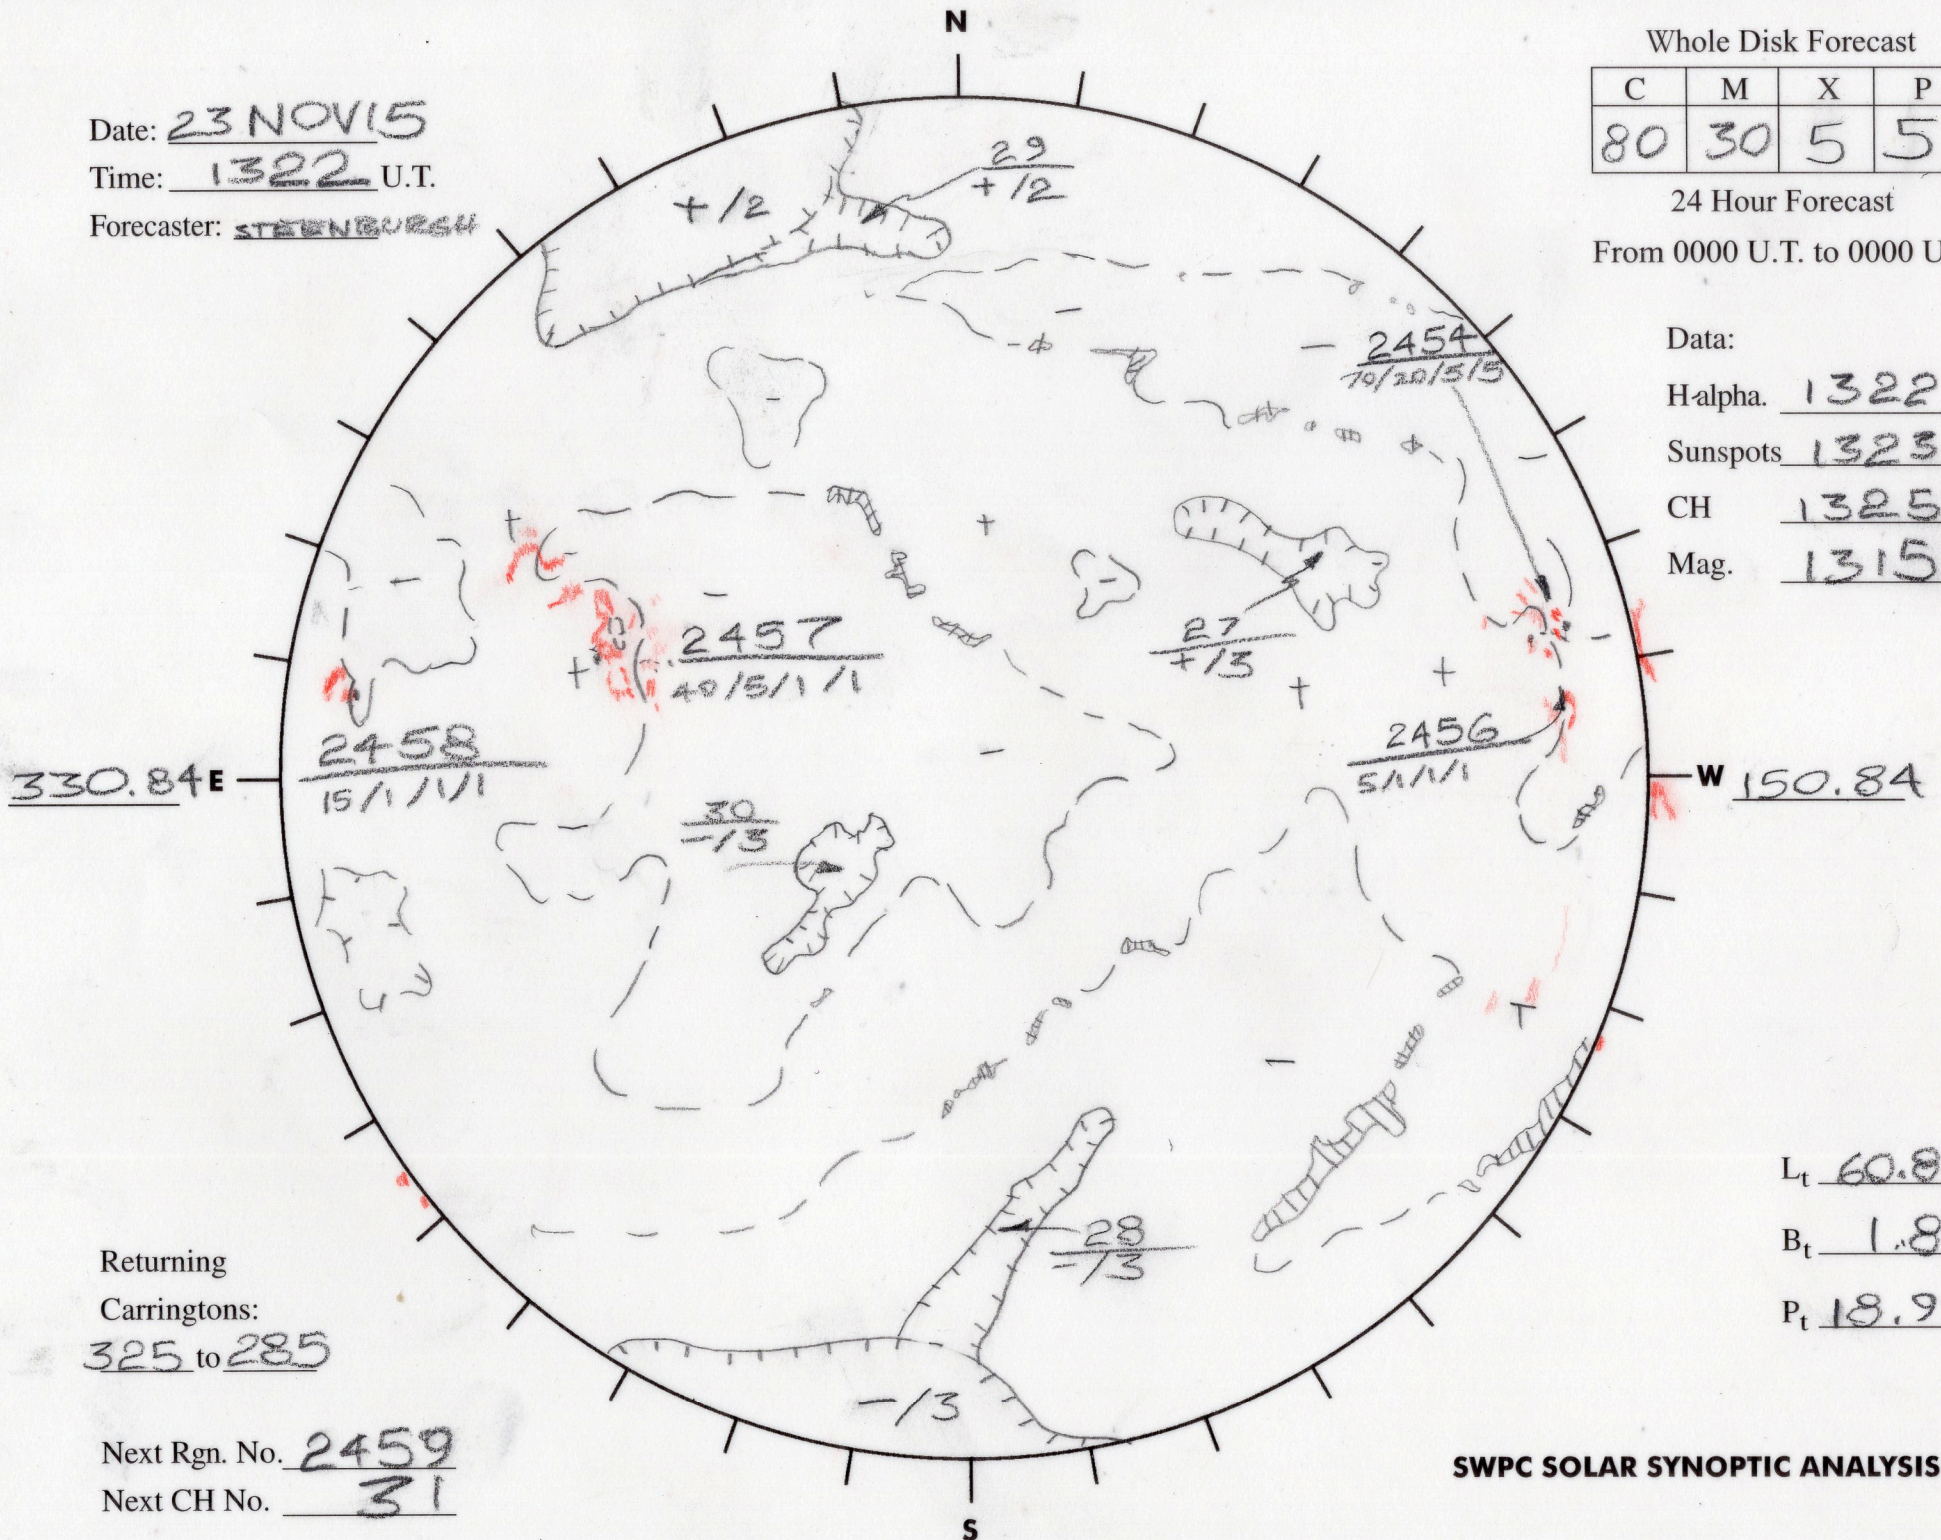

Date: 23 NOV 15
 Time: 1322 U.T.
 Forecaster: STERNBURGH

Whole Disk Forecast

C	M	X	P
80	30	5	5

24 Hour Forecast

From 0000 U.T. to 0000 U.T.

Data:

H-alpha. 1322 U.T.

Sunspots 1323 U.T.

CH 1325 U.T.

Mag. 1315 U.T.

Returning
 Carringtons:
325 to 285

Next Rgn. No. 2459
 Next CH No. 31

L_t 60.84

B_t 1.88

P_t 18.90