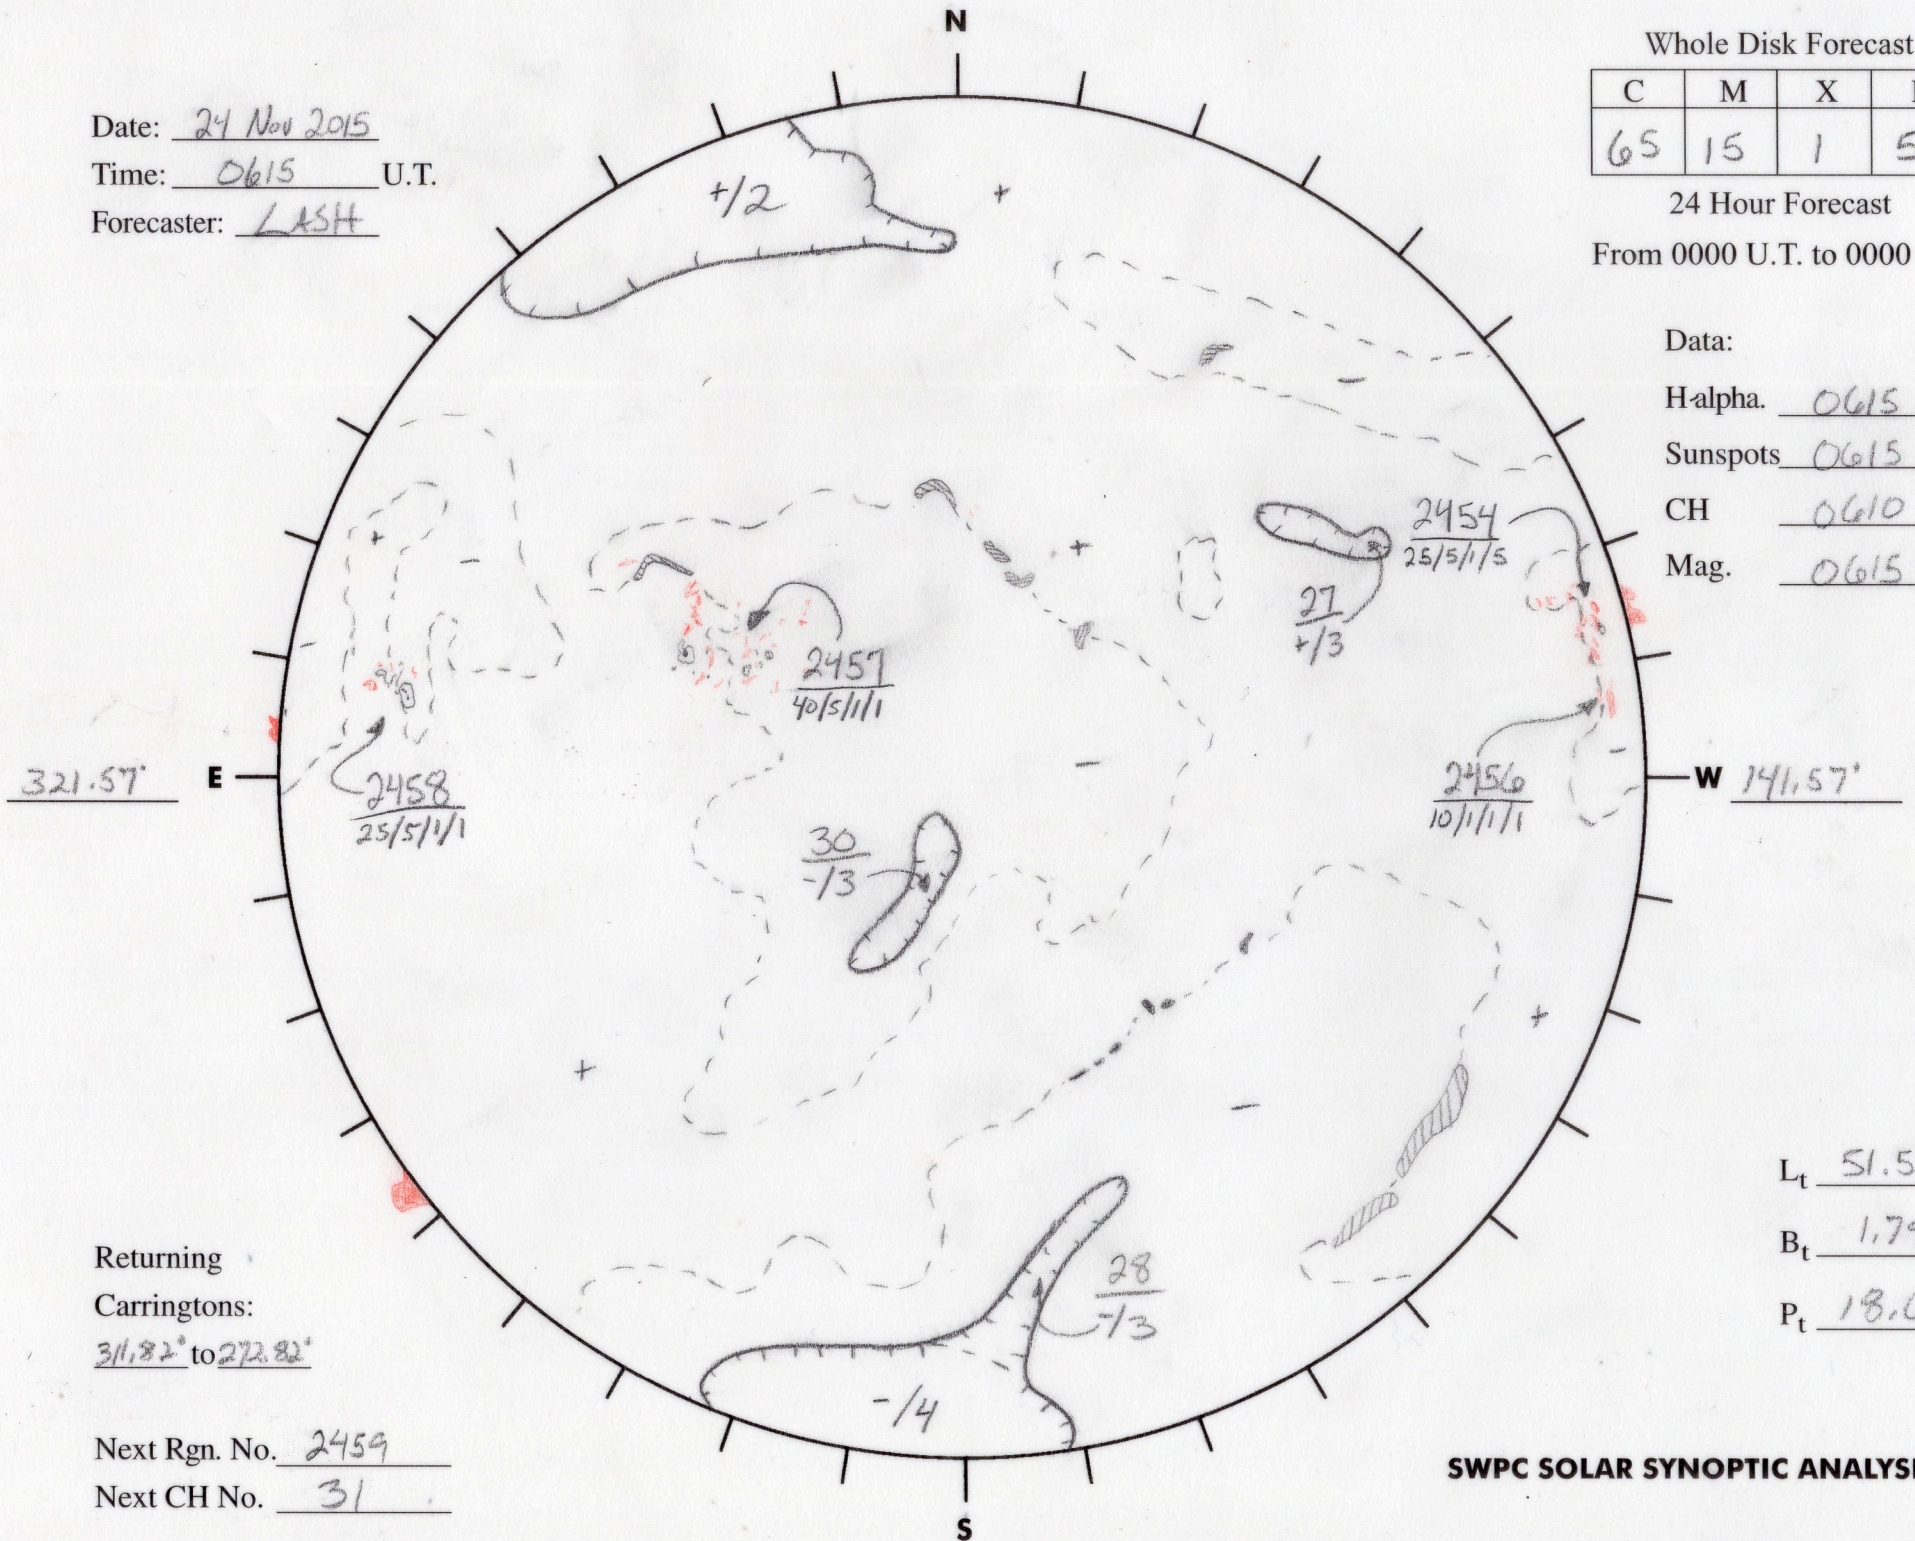

Date: 24 Nov 2015  
 Time: 0615 U.T.  
 Forecaster: LASH

Whole Disk Forecast

C	M	X	P
65	15	1	5

24 Hour Forecast  
 From 0000 U.T. to 0000 U.T.

Data:

H-alpha. 0615 U.T.

Sunspots 0615 U.T.

CH 0610 U.T.

Mag. 0615 U.T.

Returning Carringtons:  
311.82° to 272.82°

Next Rgn. No. 2459  
 Next CH No. 31

L<sub>t</sub> 51.57°  
 B<sub>t</sub> 1.79°  
 P<sub>t</sub> 18.66°