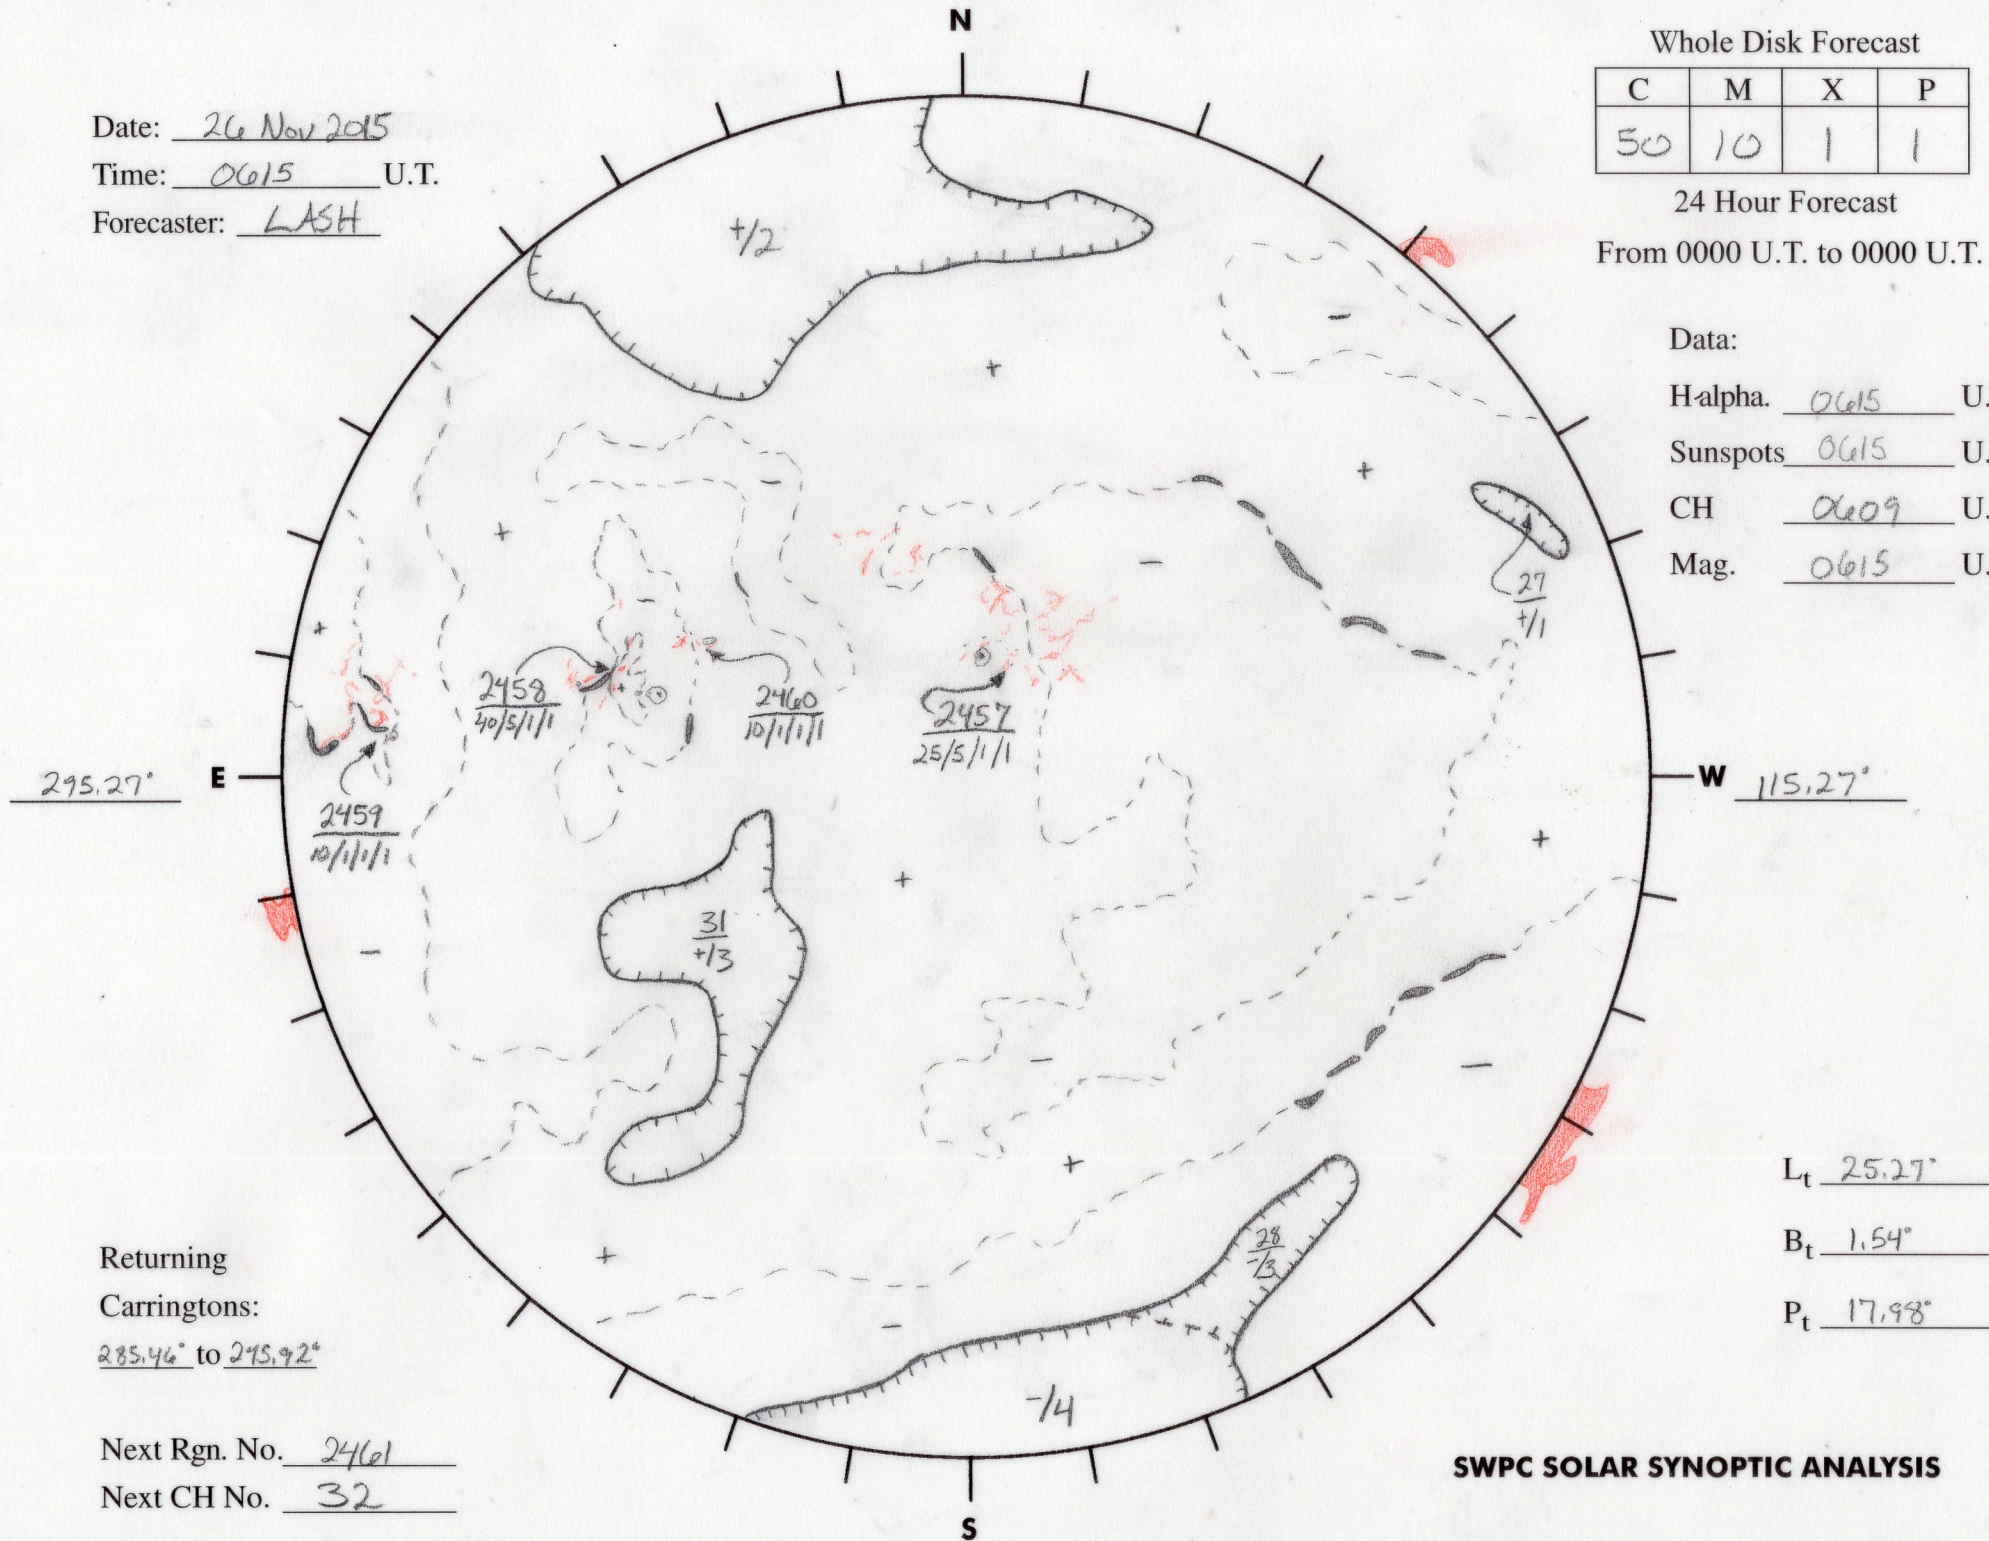

Date: 26 Nov 2015
 Time: 0615 U.T.
 Forecaster: LASH

Whole Disk Forecast

C	M	X	P
50	10	1	1

24 Hour Forecast

From 0000 U.T. to 0000 U.T.

Data:

H-alpha. 0615 U.T.

Sunspots 0615 U.T.

CH 0609 U.T.

Mag. 0615 U.T.

Returning
 Carringtons:
285.46° to 295.92°

Next Rgn. No. 2461
 Next CH No. 32

L_t 25.27°

B_t 1.54°

P_t 17.98°