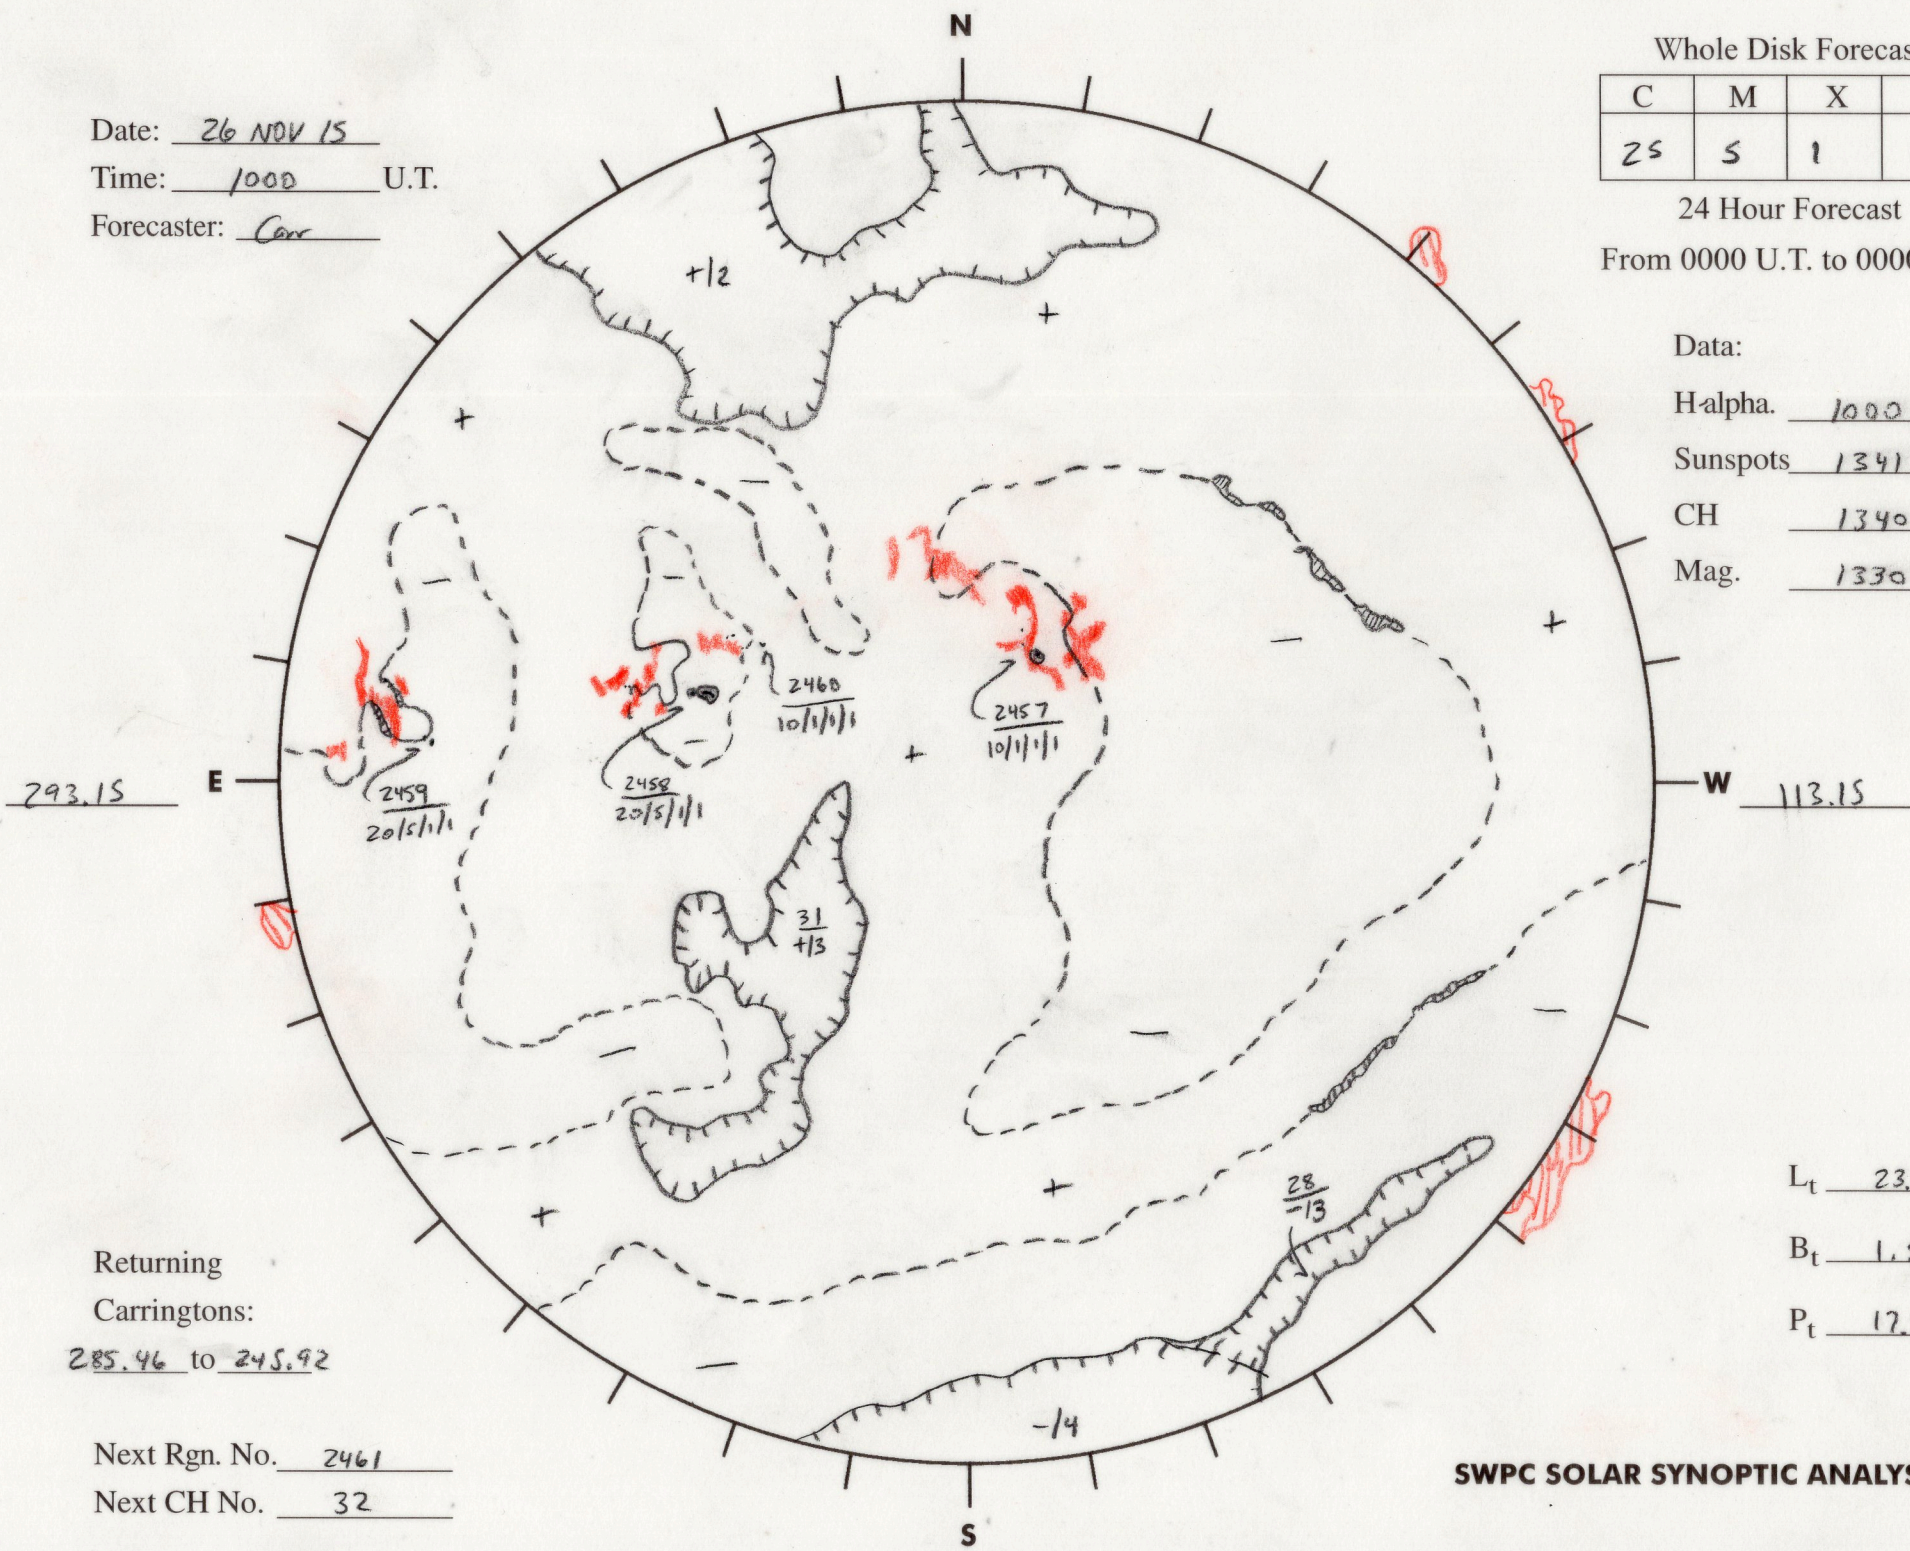

Date: 26 NOV 15  
 Time: 1000 U.T.  
 Forecaster: Corr

Whole Disk Forecast

C	M	X	P
25	5	1	1

24 Hour Forecast

From 0000 U.T. to 0000 U.T.

Data:

H-alpha. 1000 U.T.

Sunspots 1341 U.T.

CH 1340 U.T.

Mag. 1330 U.T.

293.15 E

W 113.15

Returning Carringtons:  
285.46 to 245.92

Next Rgn. No. 2461  
 Next CH No. 32

$L_t$  23.15  
 $B_t$  1.52  
 $P_t$  17.92