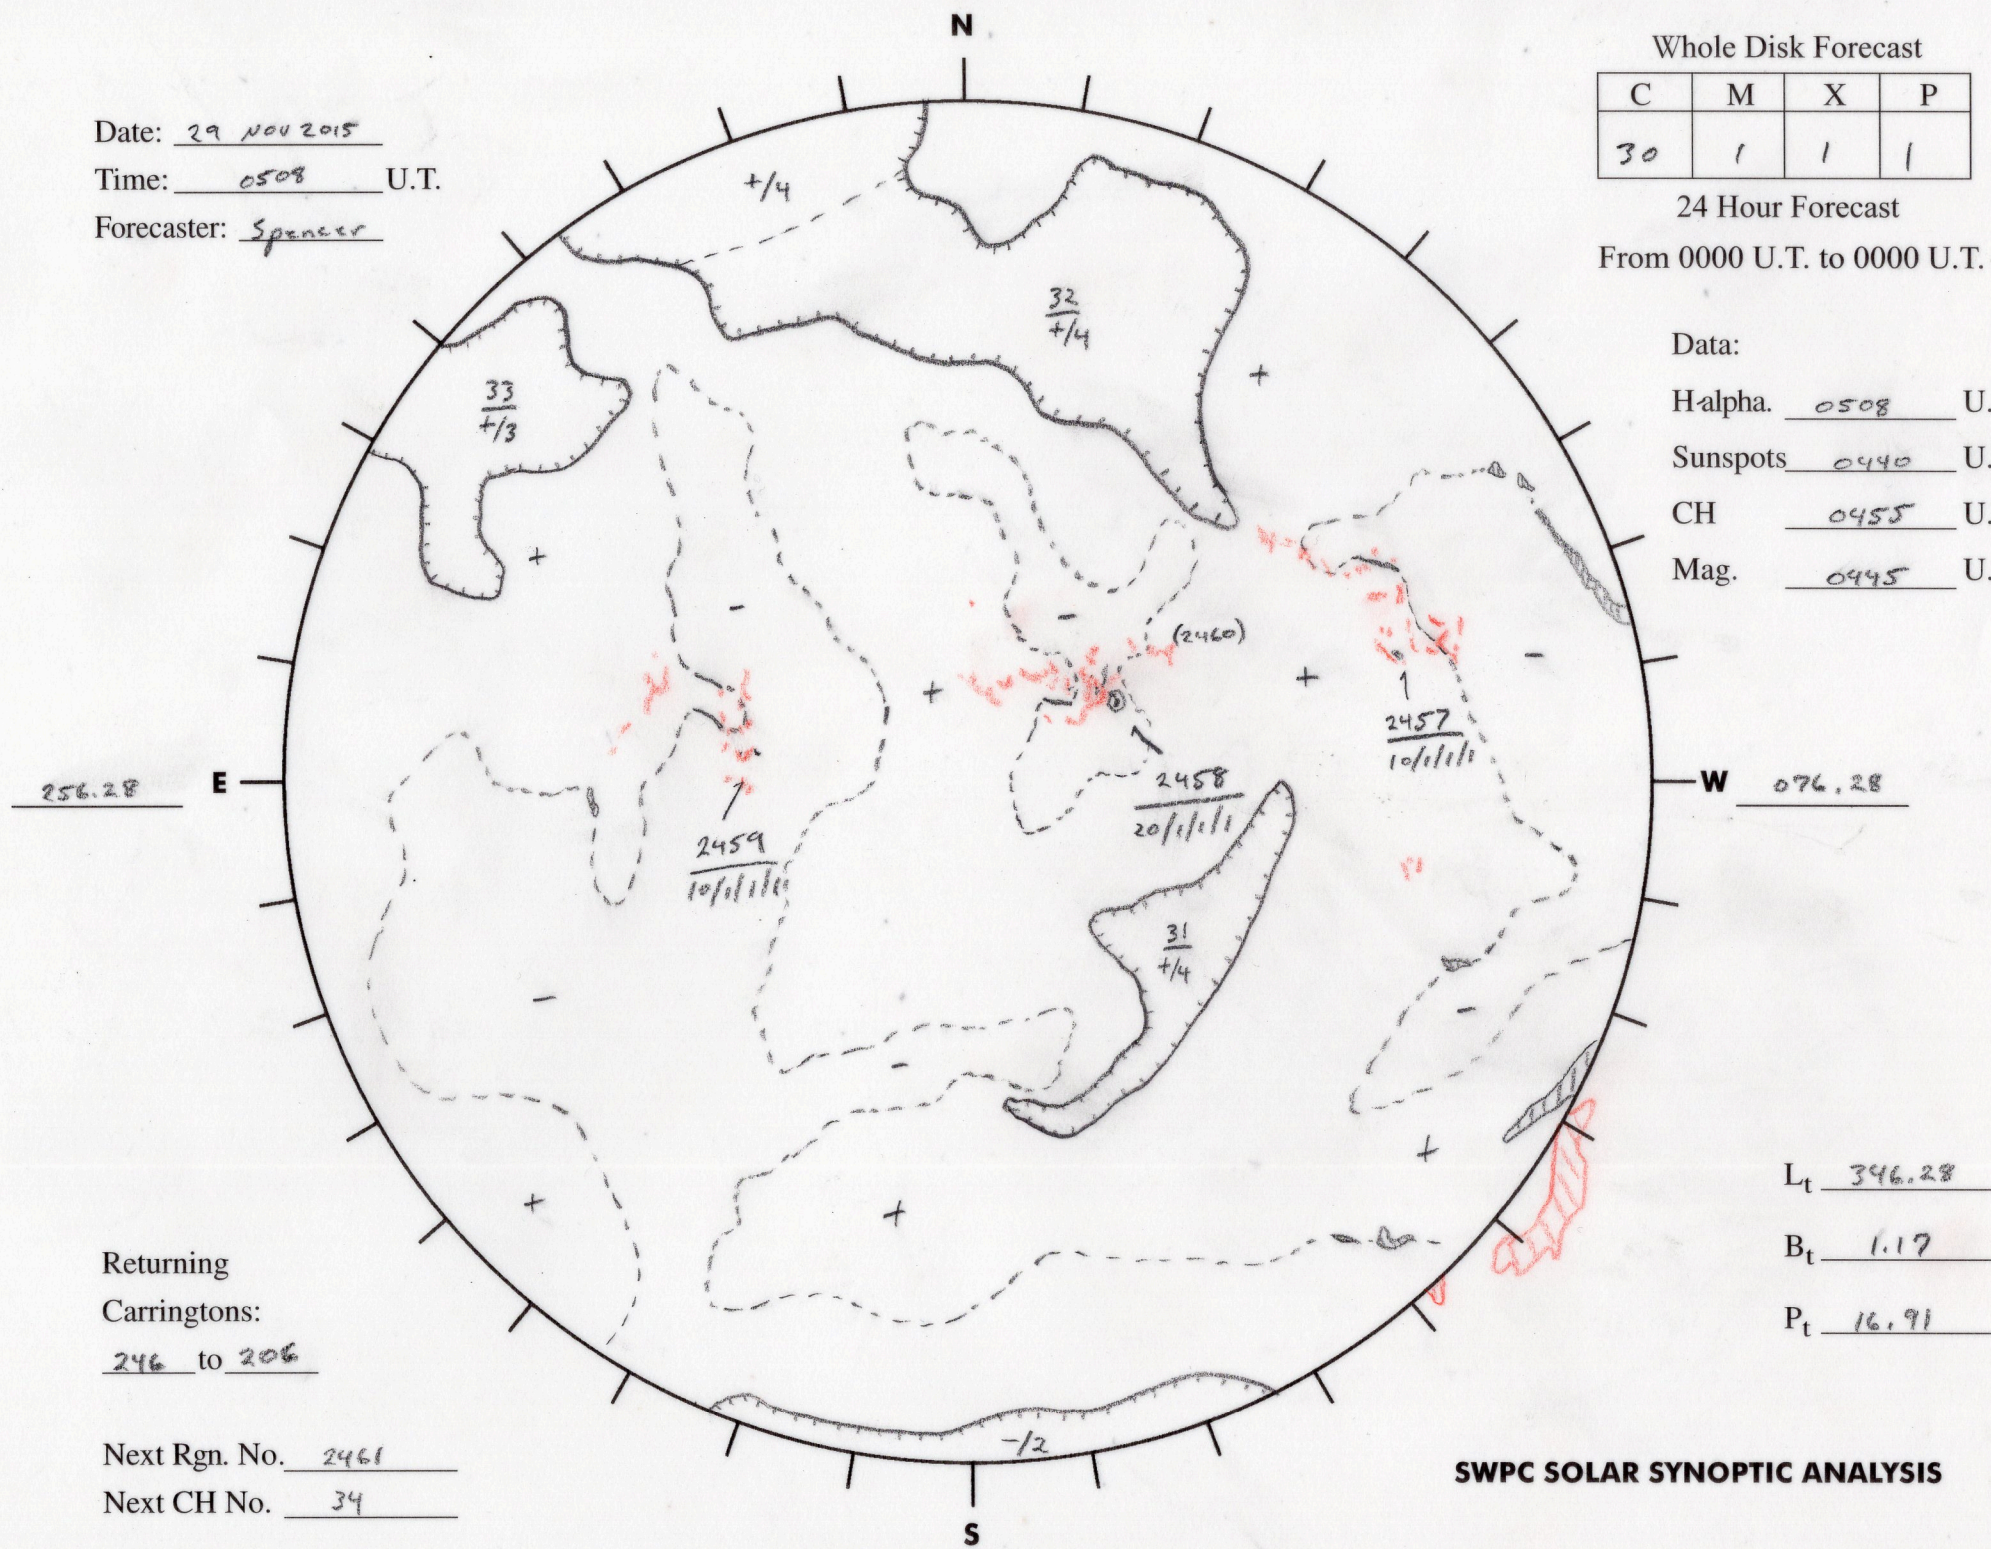

Date: 29 NOV 2015
 Time: 0508 U.T.
 Forecaster: Spencer

Whole Disk Forecast

C	M	X	P
30	1	1	1

24 Hour Forecast
 From 0000 U.T. to 0000 U.T.

Data:
 H α . 0508 U.T.
 Sunspots 0440 U.T.
 CH 0455 U.T.
 Mag. 0445 U.T.

Returning
 Carringtons:
246 to 206

Next Rgn. No. 2461
 Next CH No. 34

SWPC SOLAR SYNOPTIC ANALYSIS