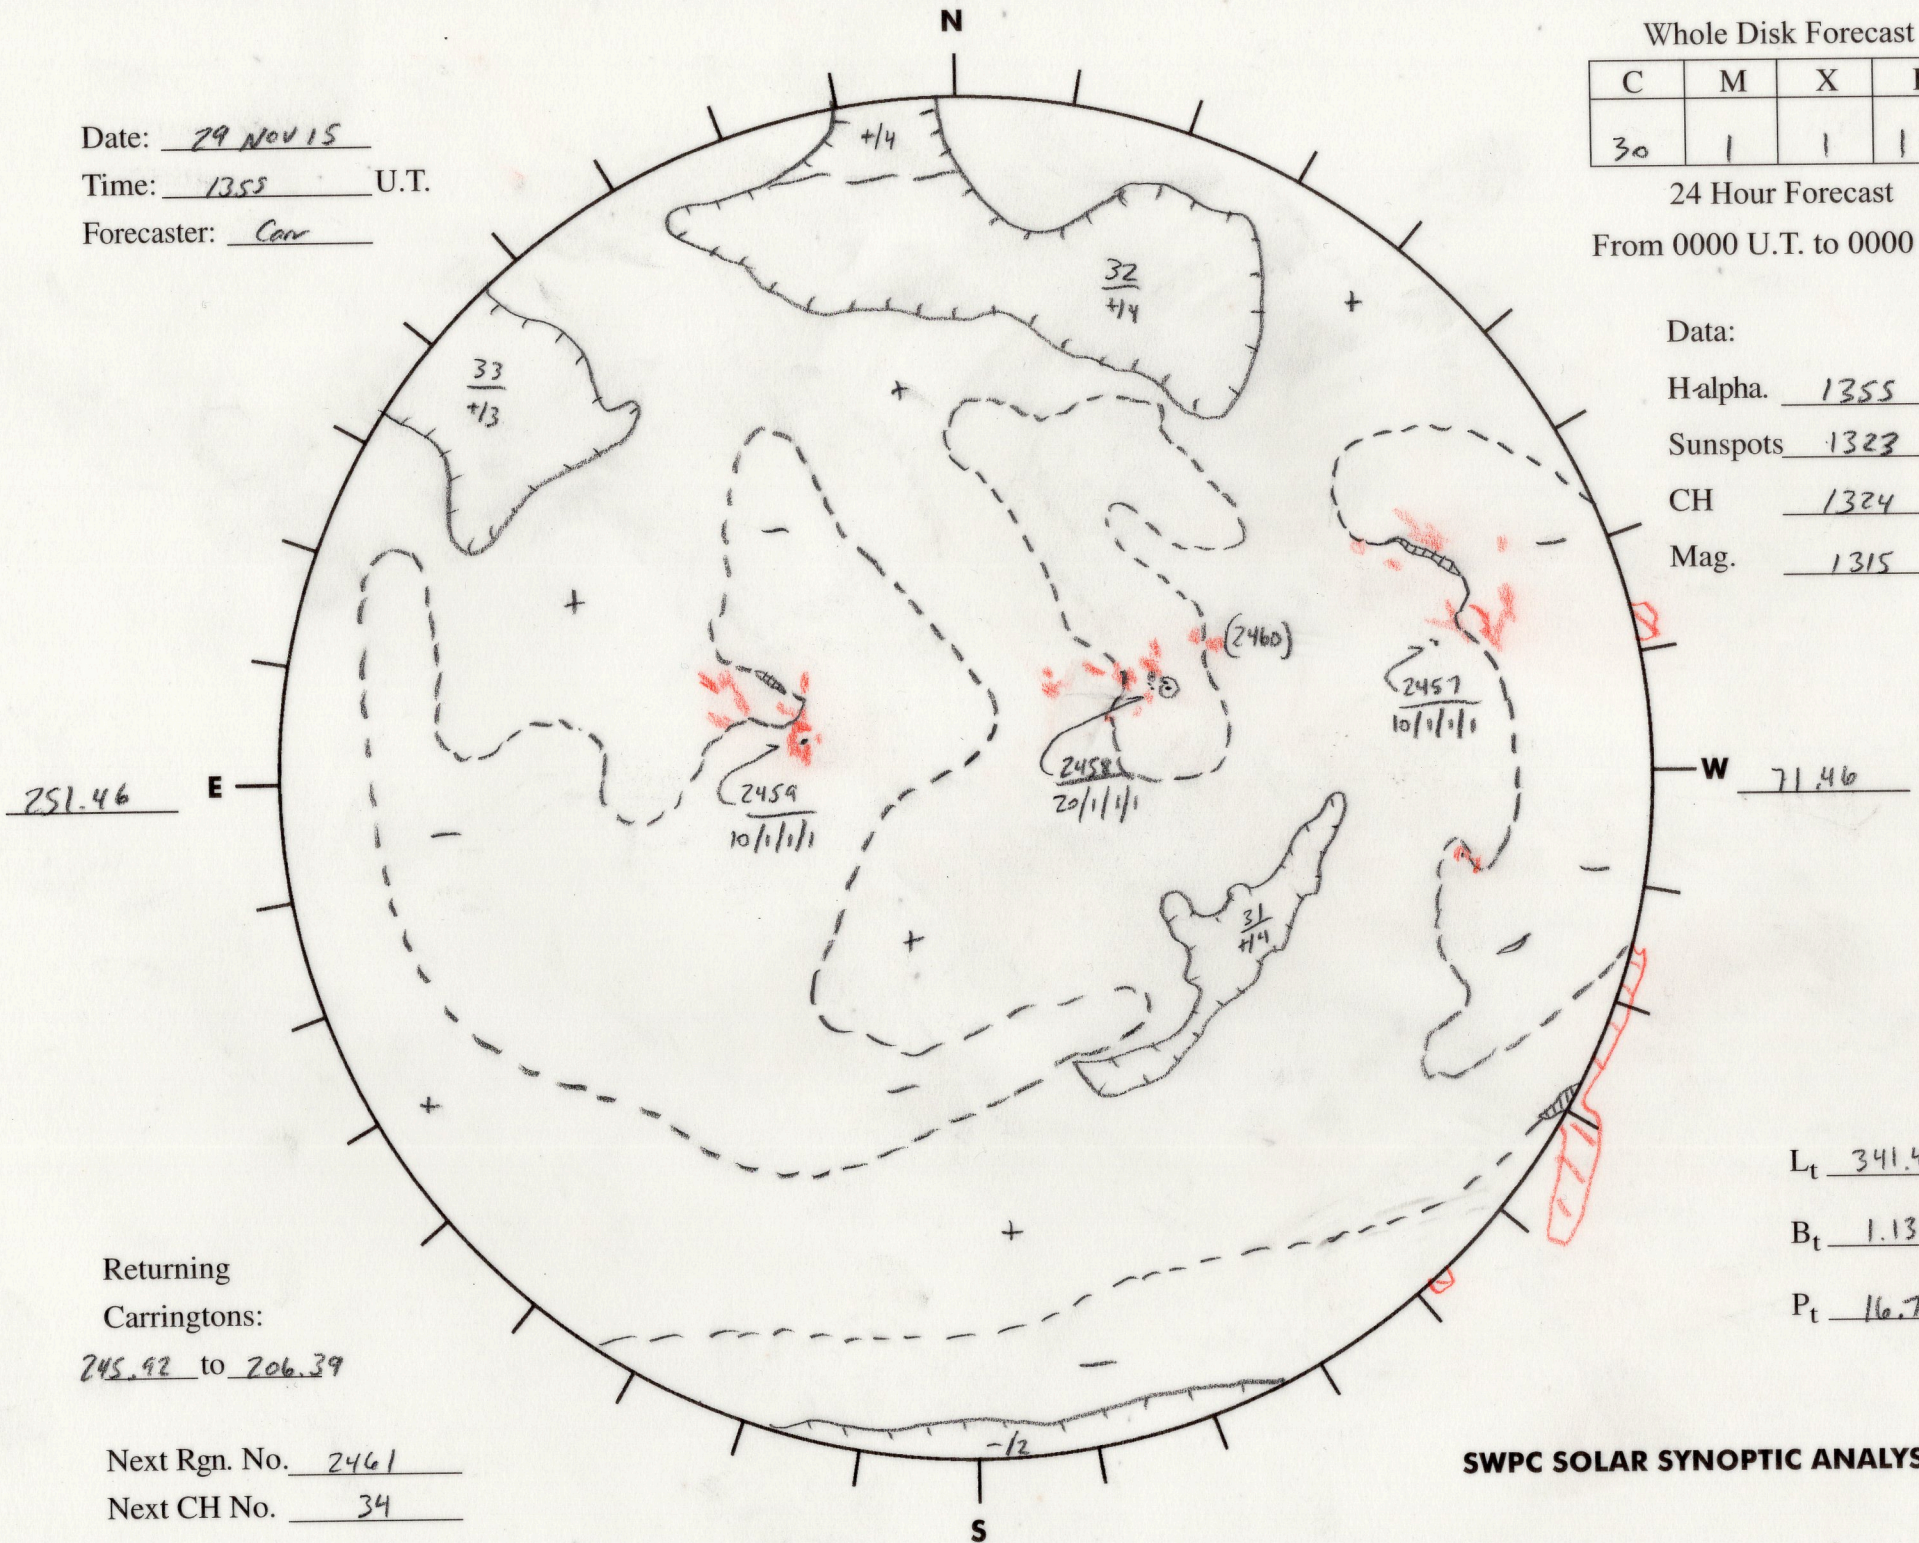

Date: 29 NOV 15
 Time: 1355 U.T.
 Forecaster: Car

Whole Disk Forecast

C	M	X	P
30	1	1	1

24 Hour Forecast

From 0000 U.T. to 0000 U.T.

Data:

H-alpha. 1355 U.T.

Sunspots 1323 U.T.

CH 1324 U.T.

Mag. 1315 U.T.

Returning Carringtons:

245.92 to 206.39

Next Rgn. No. 2461

Next CH No. 34

L_t 341.46

B_t 1.13