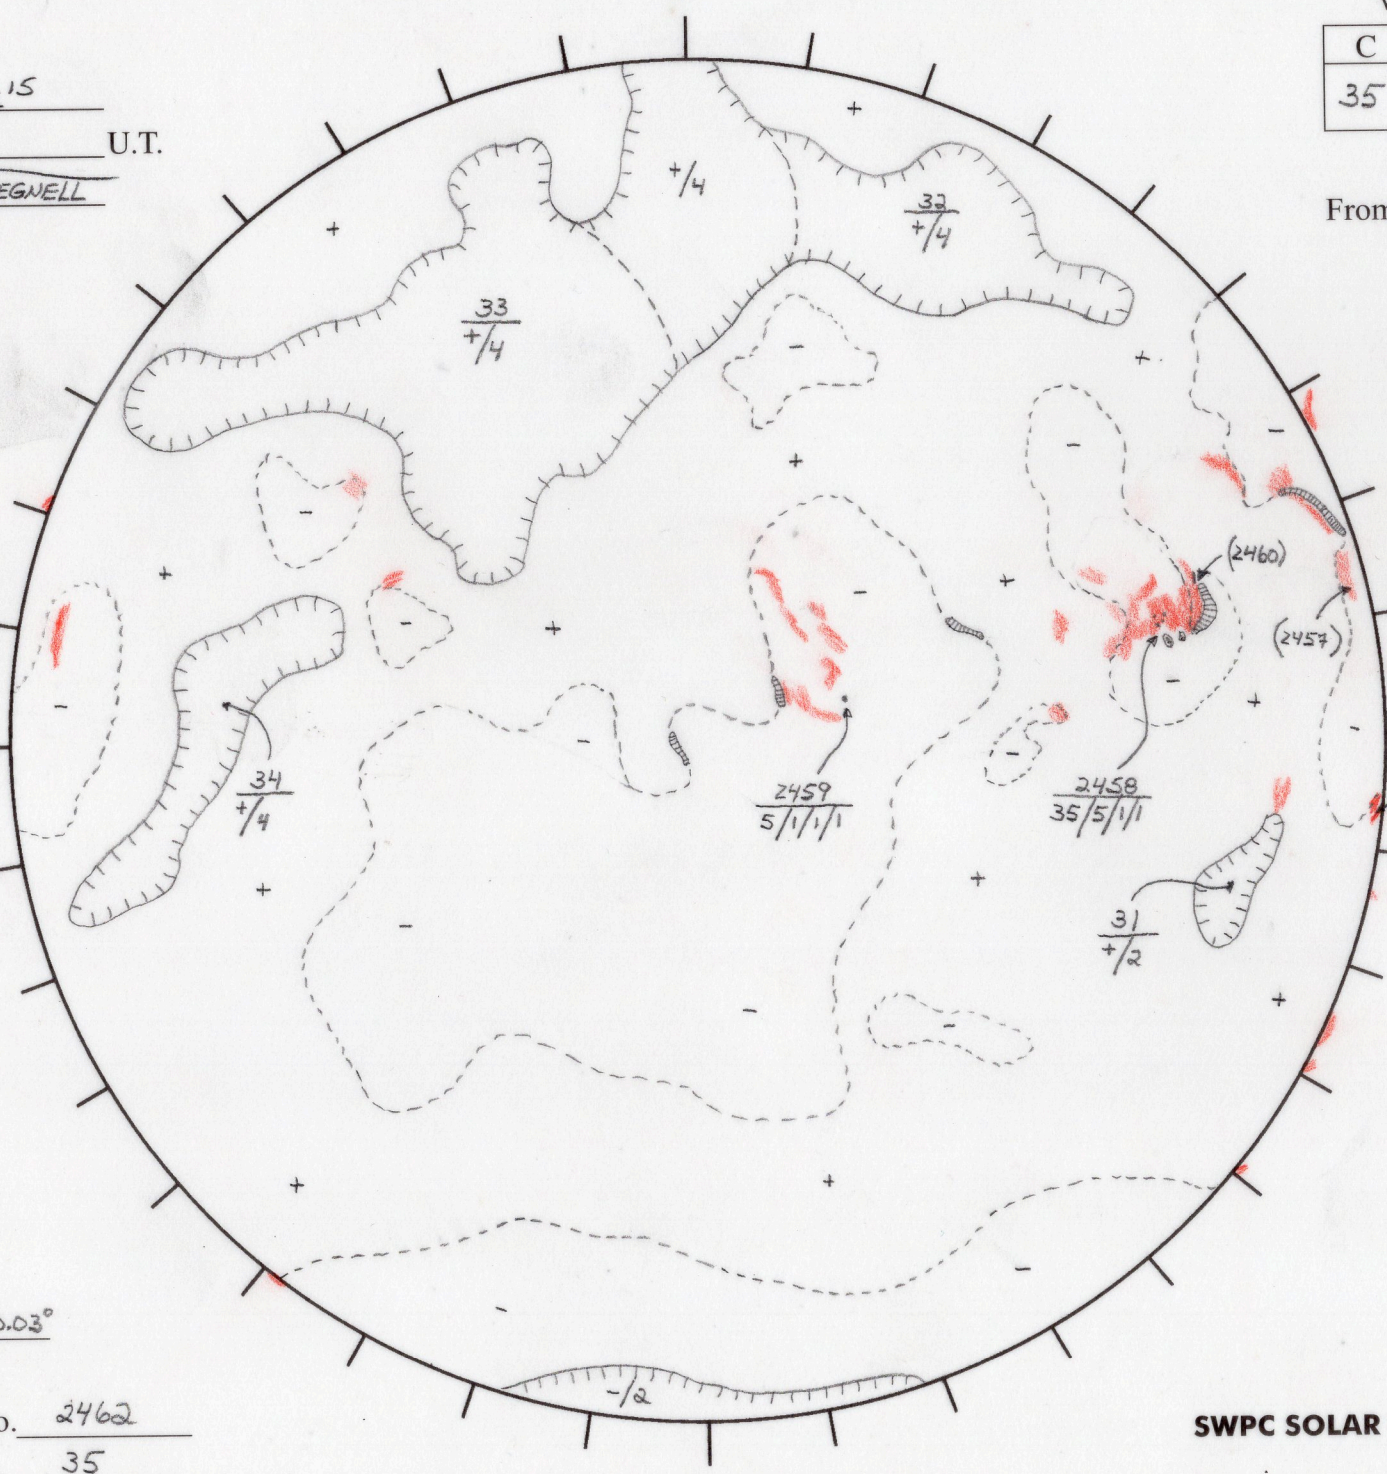

Date: 01 DEC 15
 Time: 1211 U.T.
 Forecaster: GEGNELL

Whole Disk Forecast

C	M	X	P
35	5	1	1

24 Hour Forecast
 From 0000 U.T. to 0000 U.T.

Data:
 H-alpha. 1211 U.T.
 Sunspots 1210 U.T.
 CH 1208 U.T.
 Mag. 1215 U.T.

276.06° E

W 046.06°

Returning Carringtons:
219.57° to 180.03°

L_t 316.06°
 B_t +0.88°
 P_t 16.04°

Next Rgn. No. 2462
 Next CH No. 35