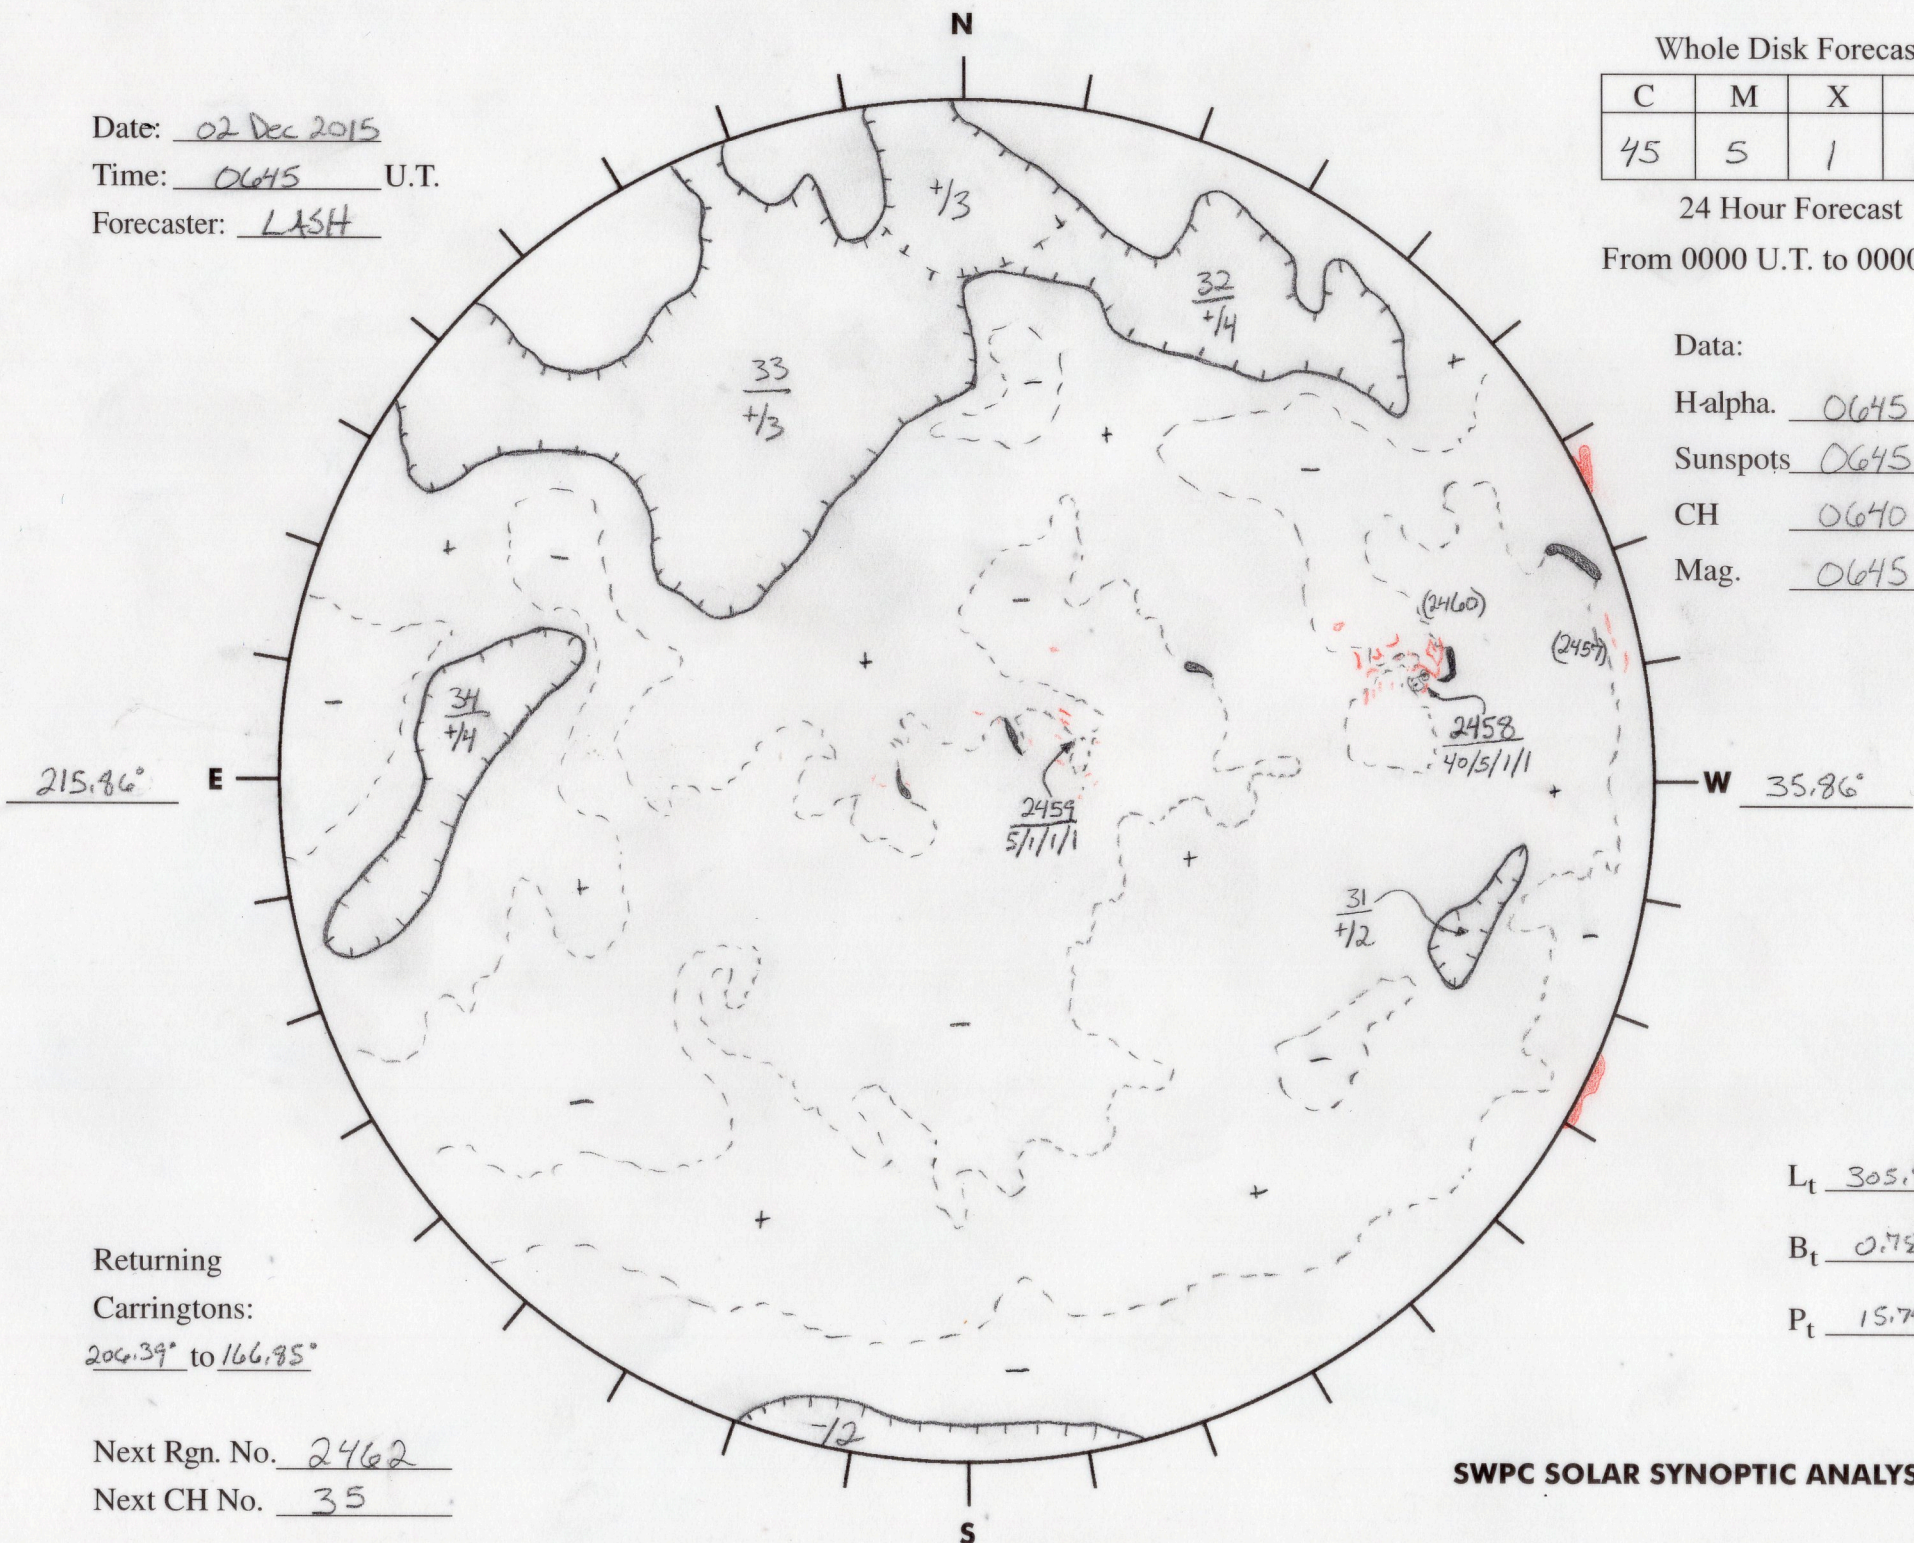

Date: 02 Dec 2015
 Time: 0645 U.T.
 Forecaster: LASH

Whole Disk Forecast

C	M	X	P
45	5	1	1

24 Hour Forecast
 From 0000 U.T. to 0000 U.T.

Data:

H-alpha. 0645 U.T.

Sunspots 0645 U.T.

CH 0640 U.T.

Mag. 0645 U.T.

215.86° E

W 35.86°

Returning
 Carringtons:
206.39° to 166.95°

L_t 305.86°

B_t 0.78°

P_t 15.74°

Next Rgn. No. 2462
 Next CH No. 35