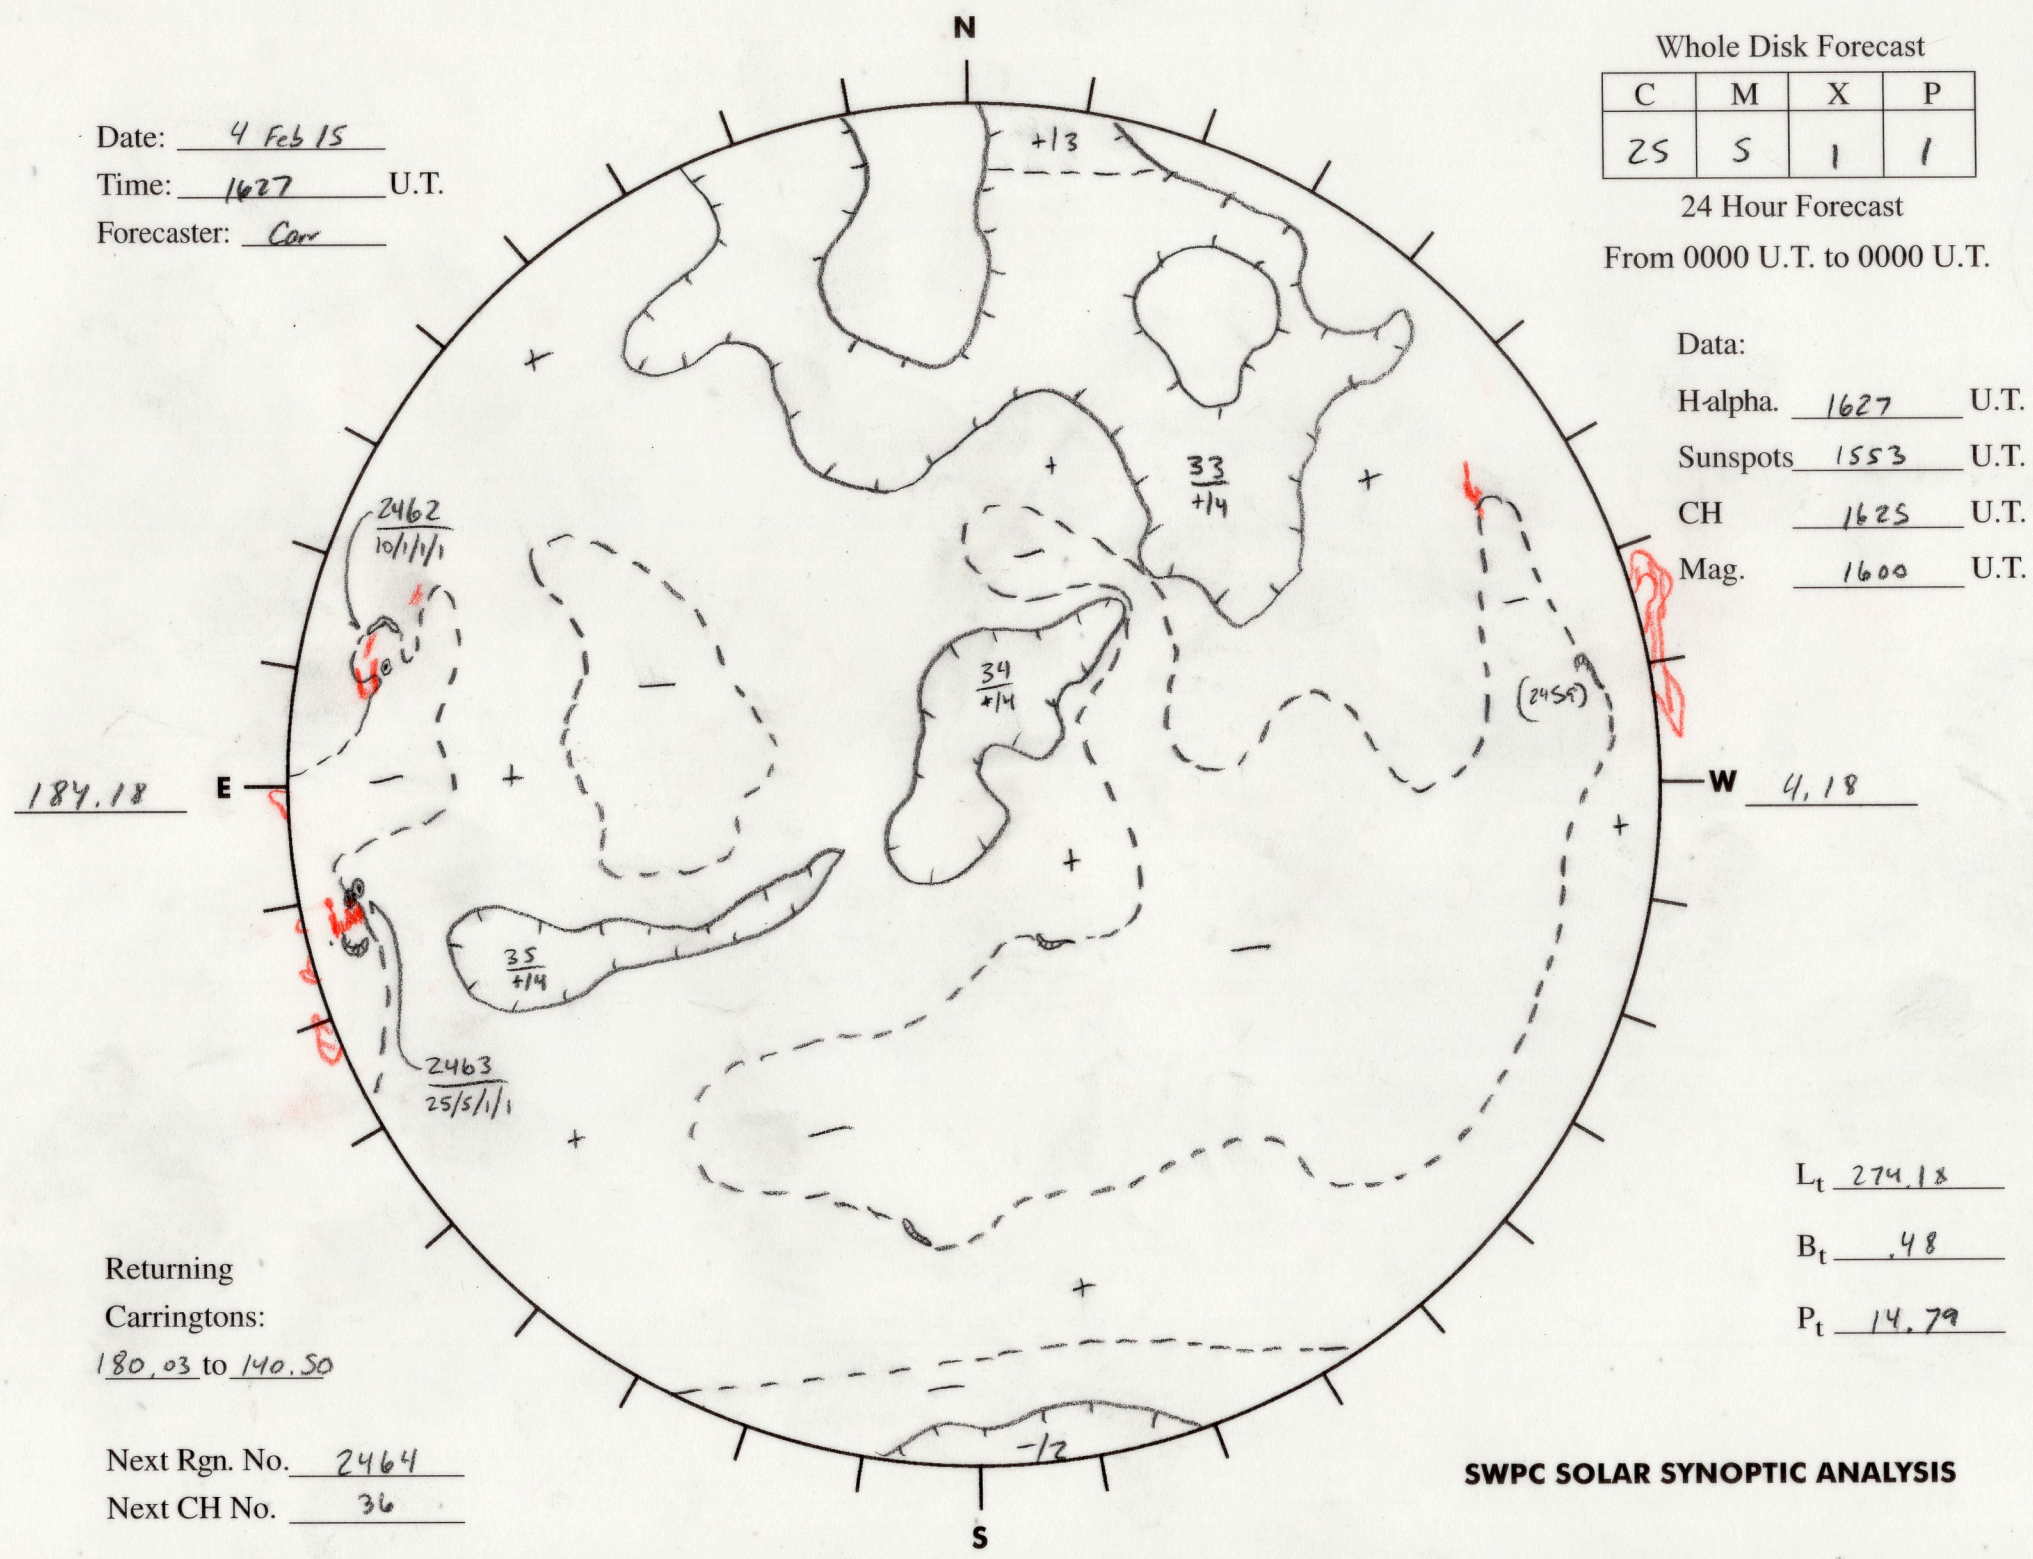

Date: 4 Feb 15
 Time: 1627 U.T.
 Forecaster: Corr

Whole Disk Forecast

C	M	X	P
25	5	1	1

24 Hour Forecast

From 0000 U.T. to 0000 U.T.

Data:

H-alpha. 1627 U.T.
 Sunspots 1553 U.T.
 CH 1625 U.T.
 Mag. 1600 U.T.

184.18 E

W 4.18

Returning
 Carringtons:
180.03 to 140.50

L_t 274.18
 B_t .48
 P_t 14.79

Next Rgn. No. 2464
 Next CH No. 36