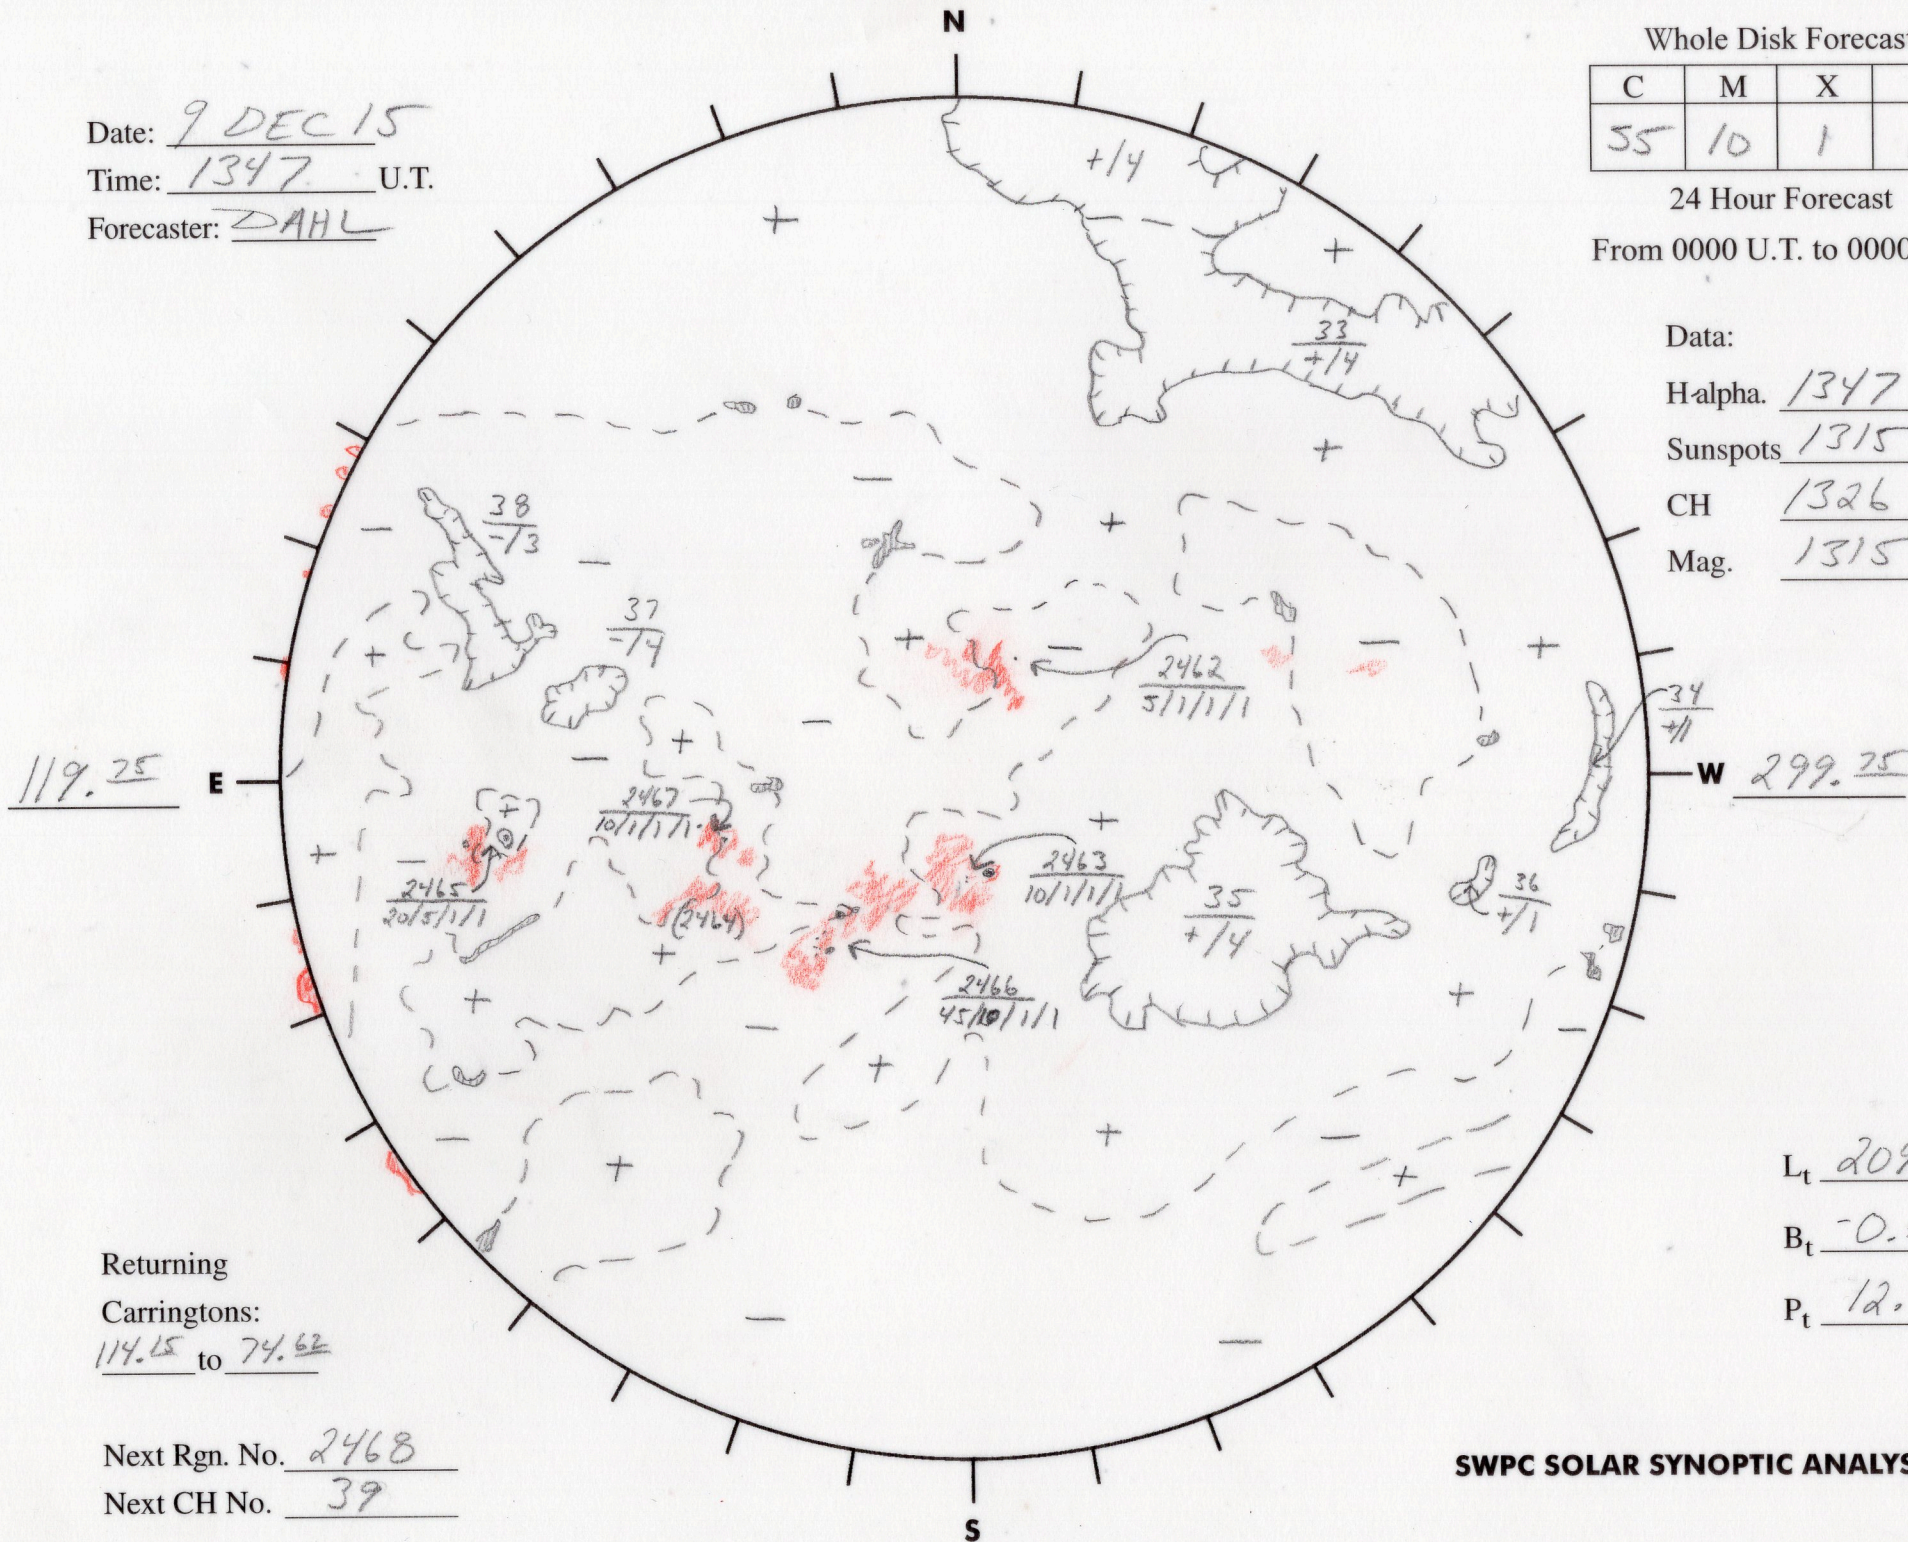

Date: 9 DEC 15  
 Time: 1347 U.T.  
 Forecaster: DAHL

Whole Disk Forecast

| C  | M  | X | P |
|----|----|---|---|
| 55 | 10 | 1 | 1 |

24 Hour Forecast

From 0000 U.T. to 0000 U.T.

Data:

H-alpha. 1347 U.T.

Sunspots 1315 U.T.

CH 1326 U.T.

Mag. 1315 U.T.

$L_t$  209.25

$B_t$  -0.15

$P_t$  12.25

Returning  
 Carringtons:  
114.65 to 74.62

Next Rgn. No. 2468  
 Next CH No. 39