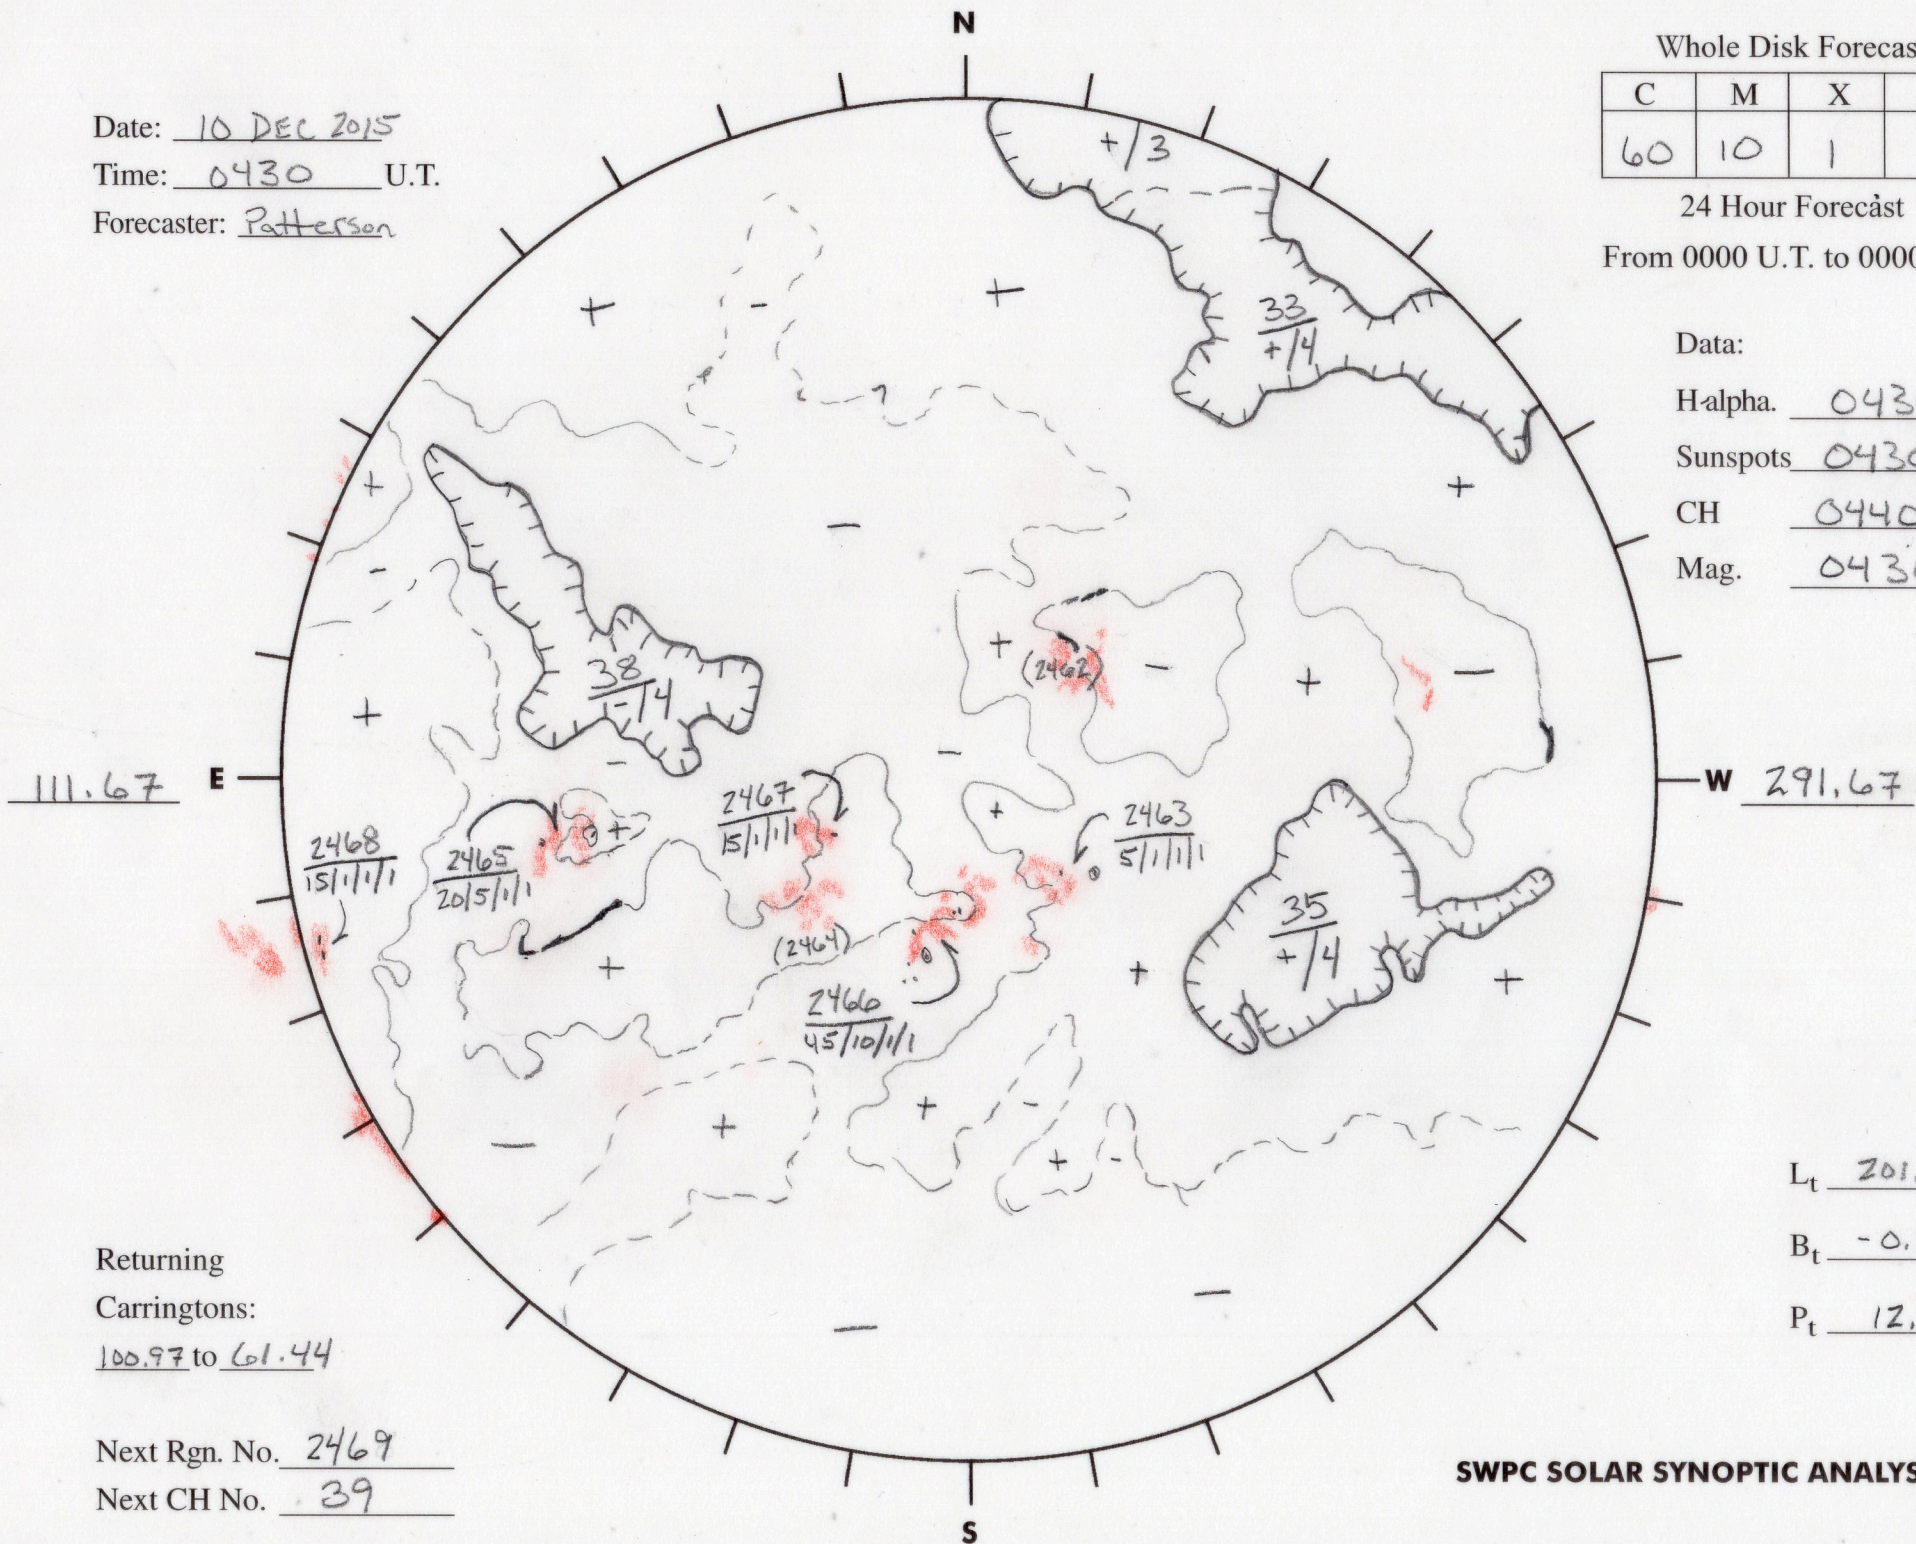

Date: 10 DEC 2015
 Time: 0430 U.T.
 Forecaster: Patterson

Whole Disk Forecast

C	M	X	P
60	10	1	1

24 Hour Forecast
 From 0000 U.T. to 0000 U.T.

Data:

H-alpha. 0430 U.T.

Sunspots 0430 U.T.

CH 0440 U.T.

Mag. 0430 U.T.

111.67 E

W 291.67

Returning
 Carringtons:
100.97 to 61.44

Next Rgn. No. 2469
 Next CH No. 39

L_t 201.67

B_t -0.23

P_t 12.49