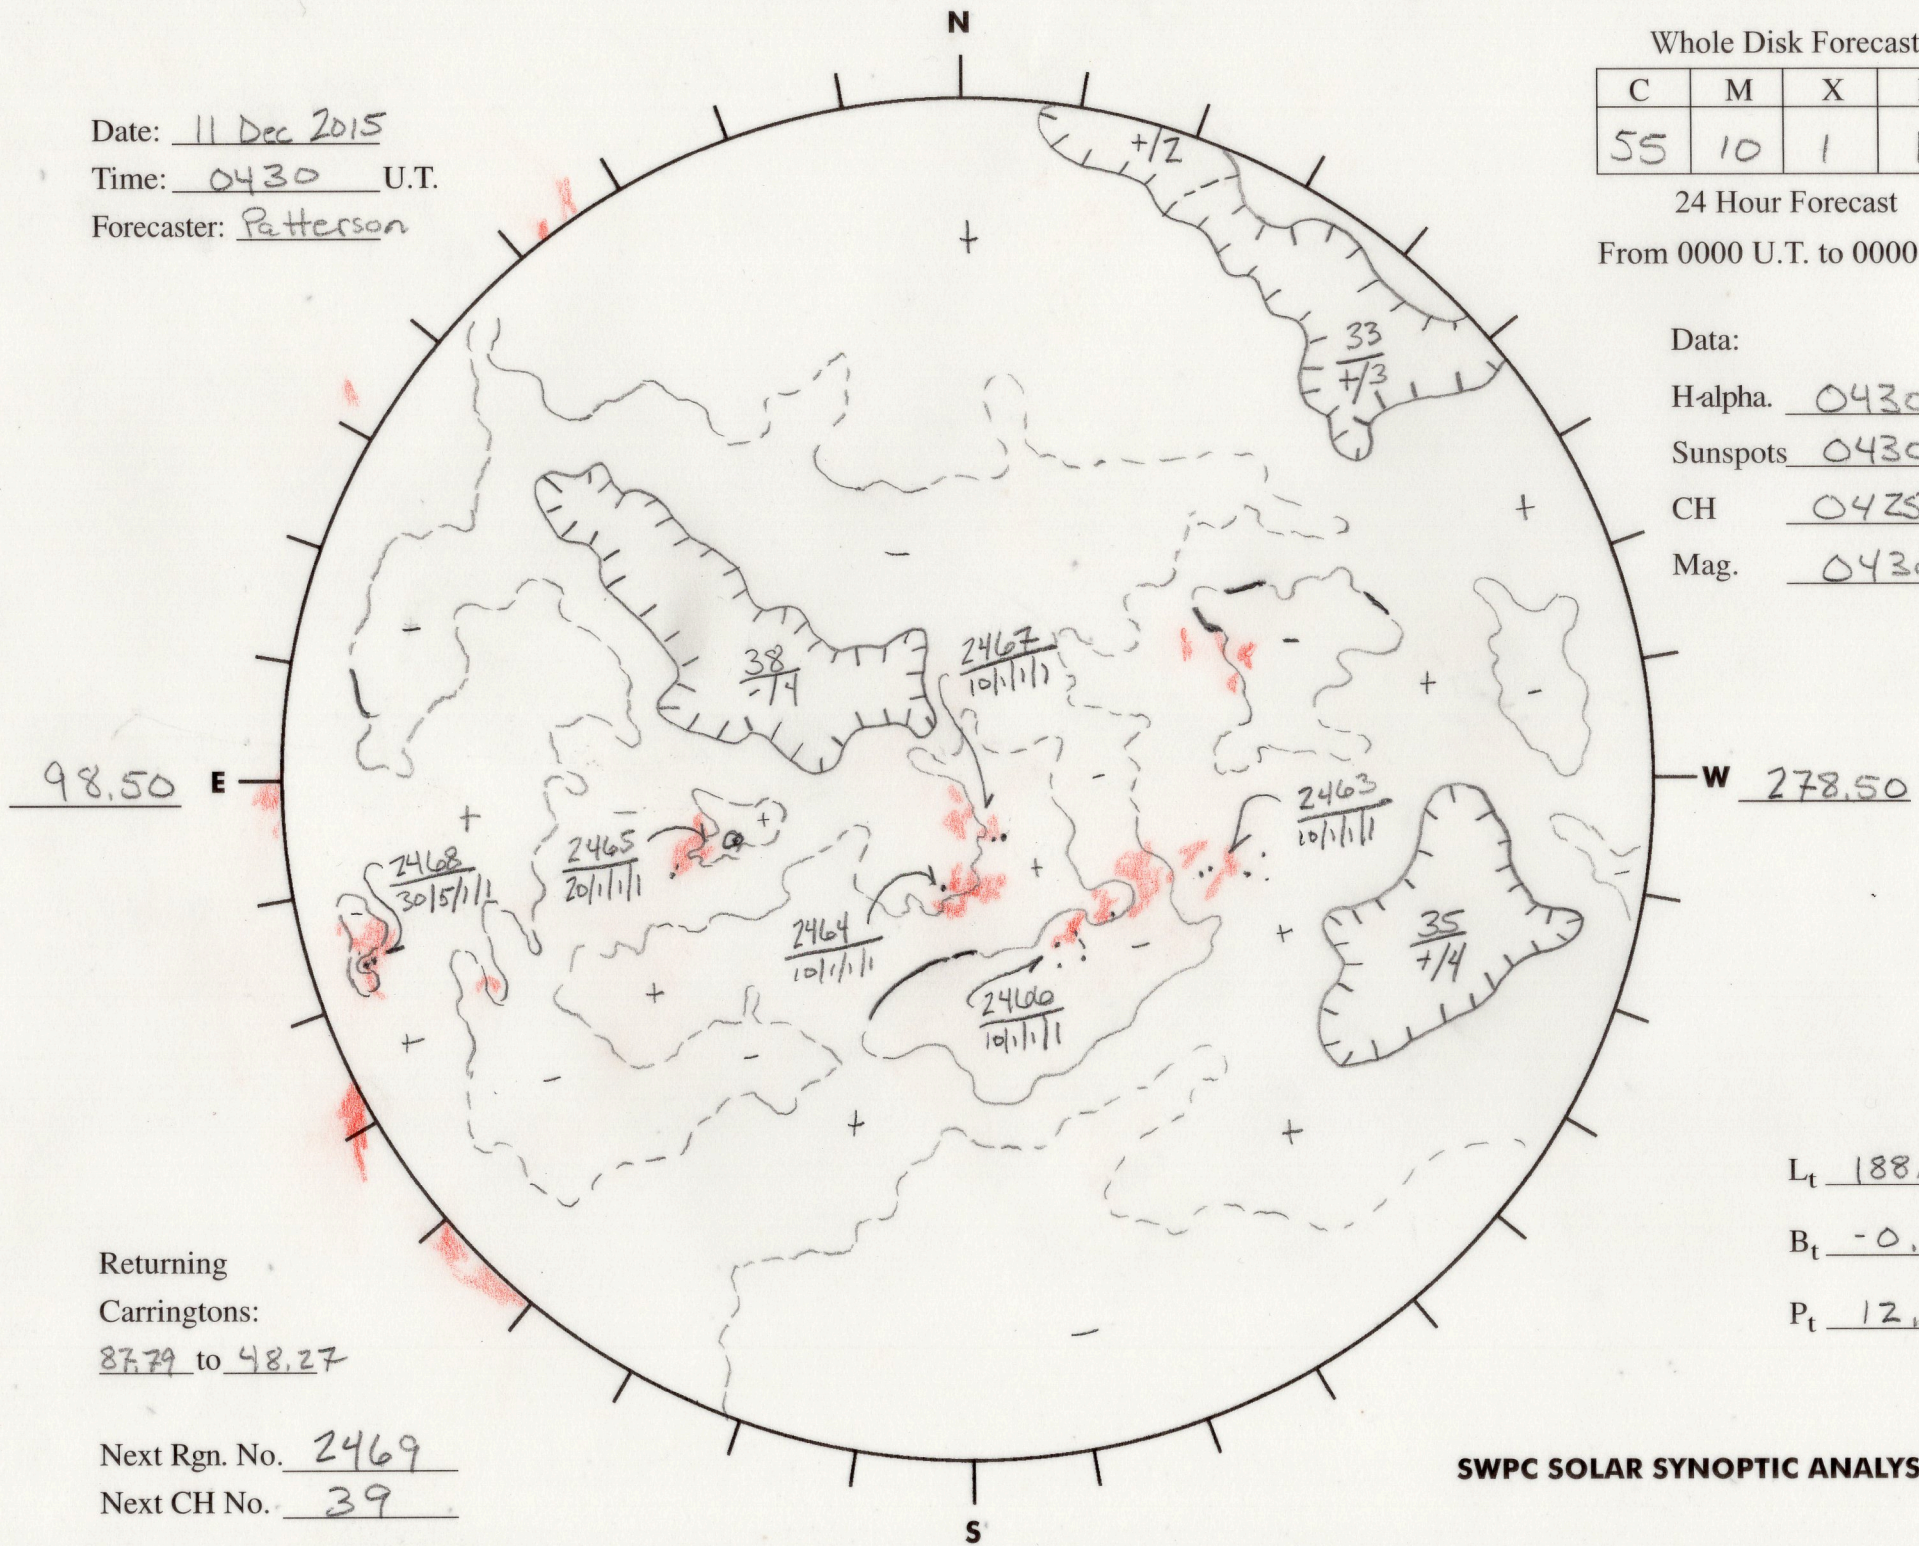

Date: 11 Dec 2015
 Time: 0430 U.T.
 Forecaster: Patterson

Whole Disk Forecast

C	M	X	P
55	10	1	1

24 Hour Forecast
 From 0000 U.T. to 0000 U.T.

Data:
 H-alpha. 0430 U.T.
 Sunspots 0430 U.T.
 CH 0425 U.T.
 Mag. 0430 U.T.

Returning
 Carringtons:
87.79 to 48.27

Next Rgn. No. 2469
 Next CH No. 39

L_t 188.50
 B_t -0.35
 P_t 12.06