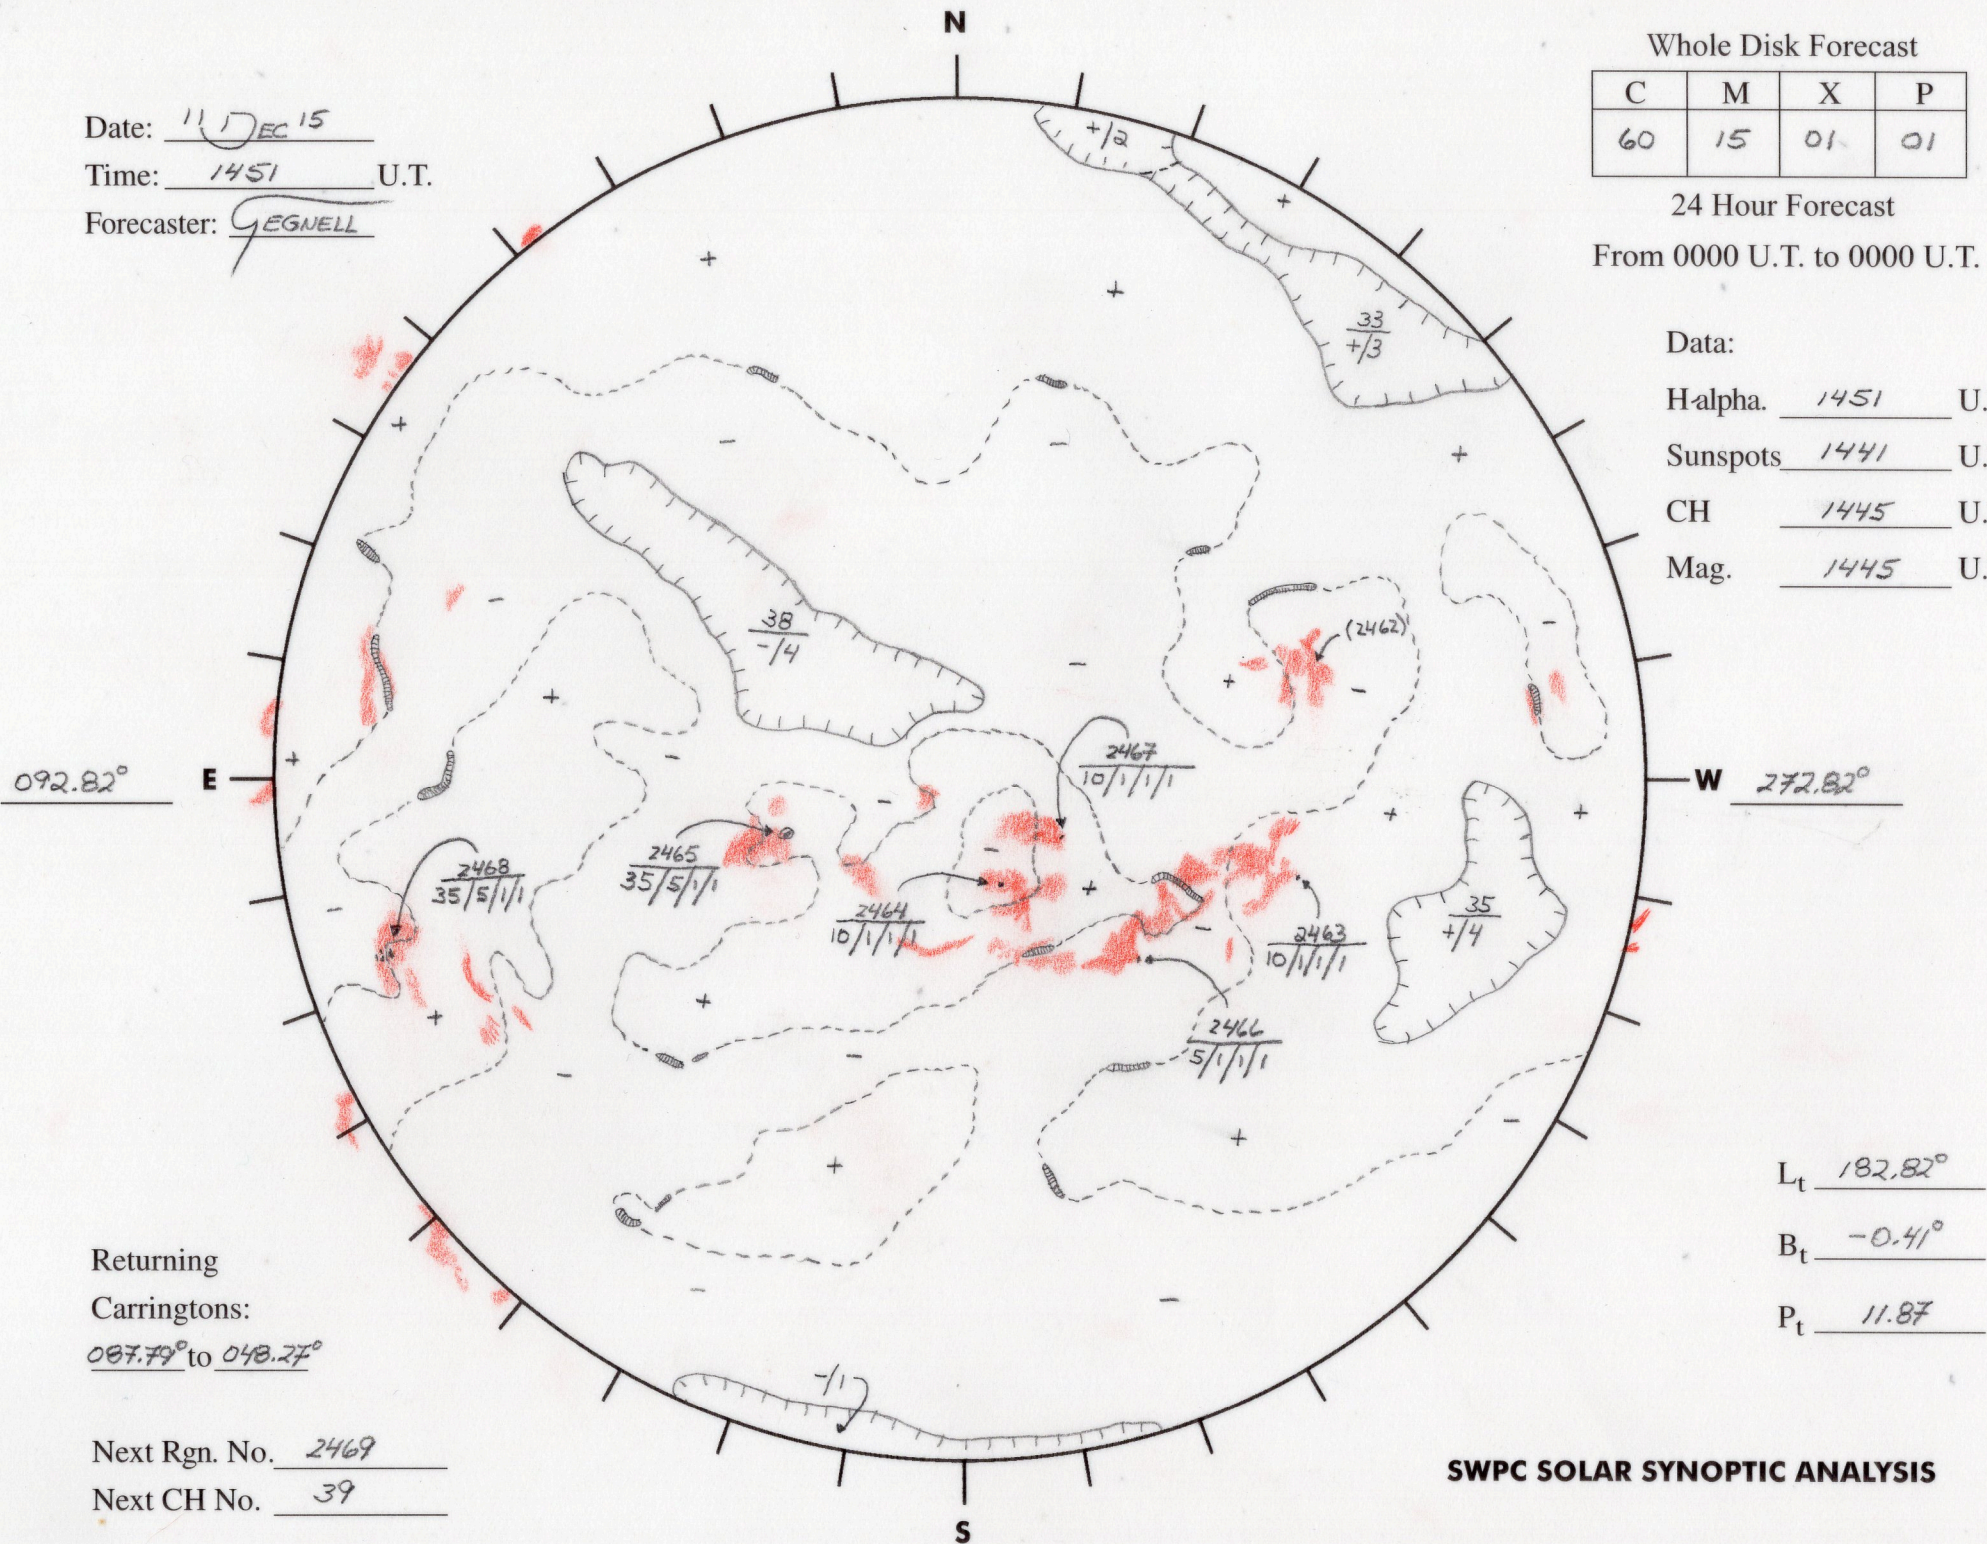

Date: 11 DEC 15
 Time: 1451 U.T.
 Forecaster: EGNELL

Whole Disk Forecast

C	M	X	P
60	15	01	01

24 Hour Forecast
 From 0000 U.T. to 0000 U.T.

Data:
 H α . 1451 U.T.
 Sunspots 1441 U.T.
 CH 1445 U.T.
 Mag. 1445 U.T.

092.82° E

W 272.82°

Returning Carringtons:
087.79° to 048.27°

Next Rgn. No. 2469
 Next CH No. 39

L_t 182.82°
 B_t -0.41°
 P_t 11.87