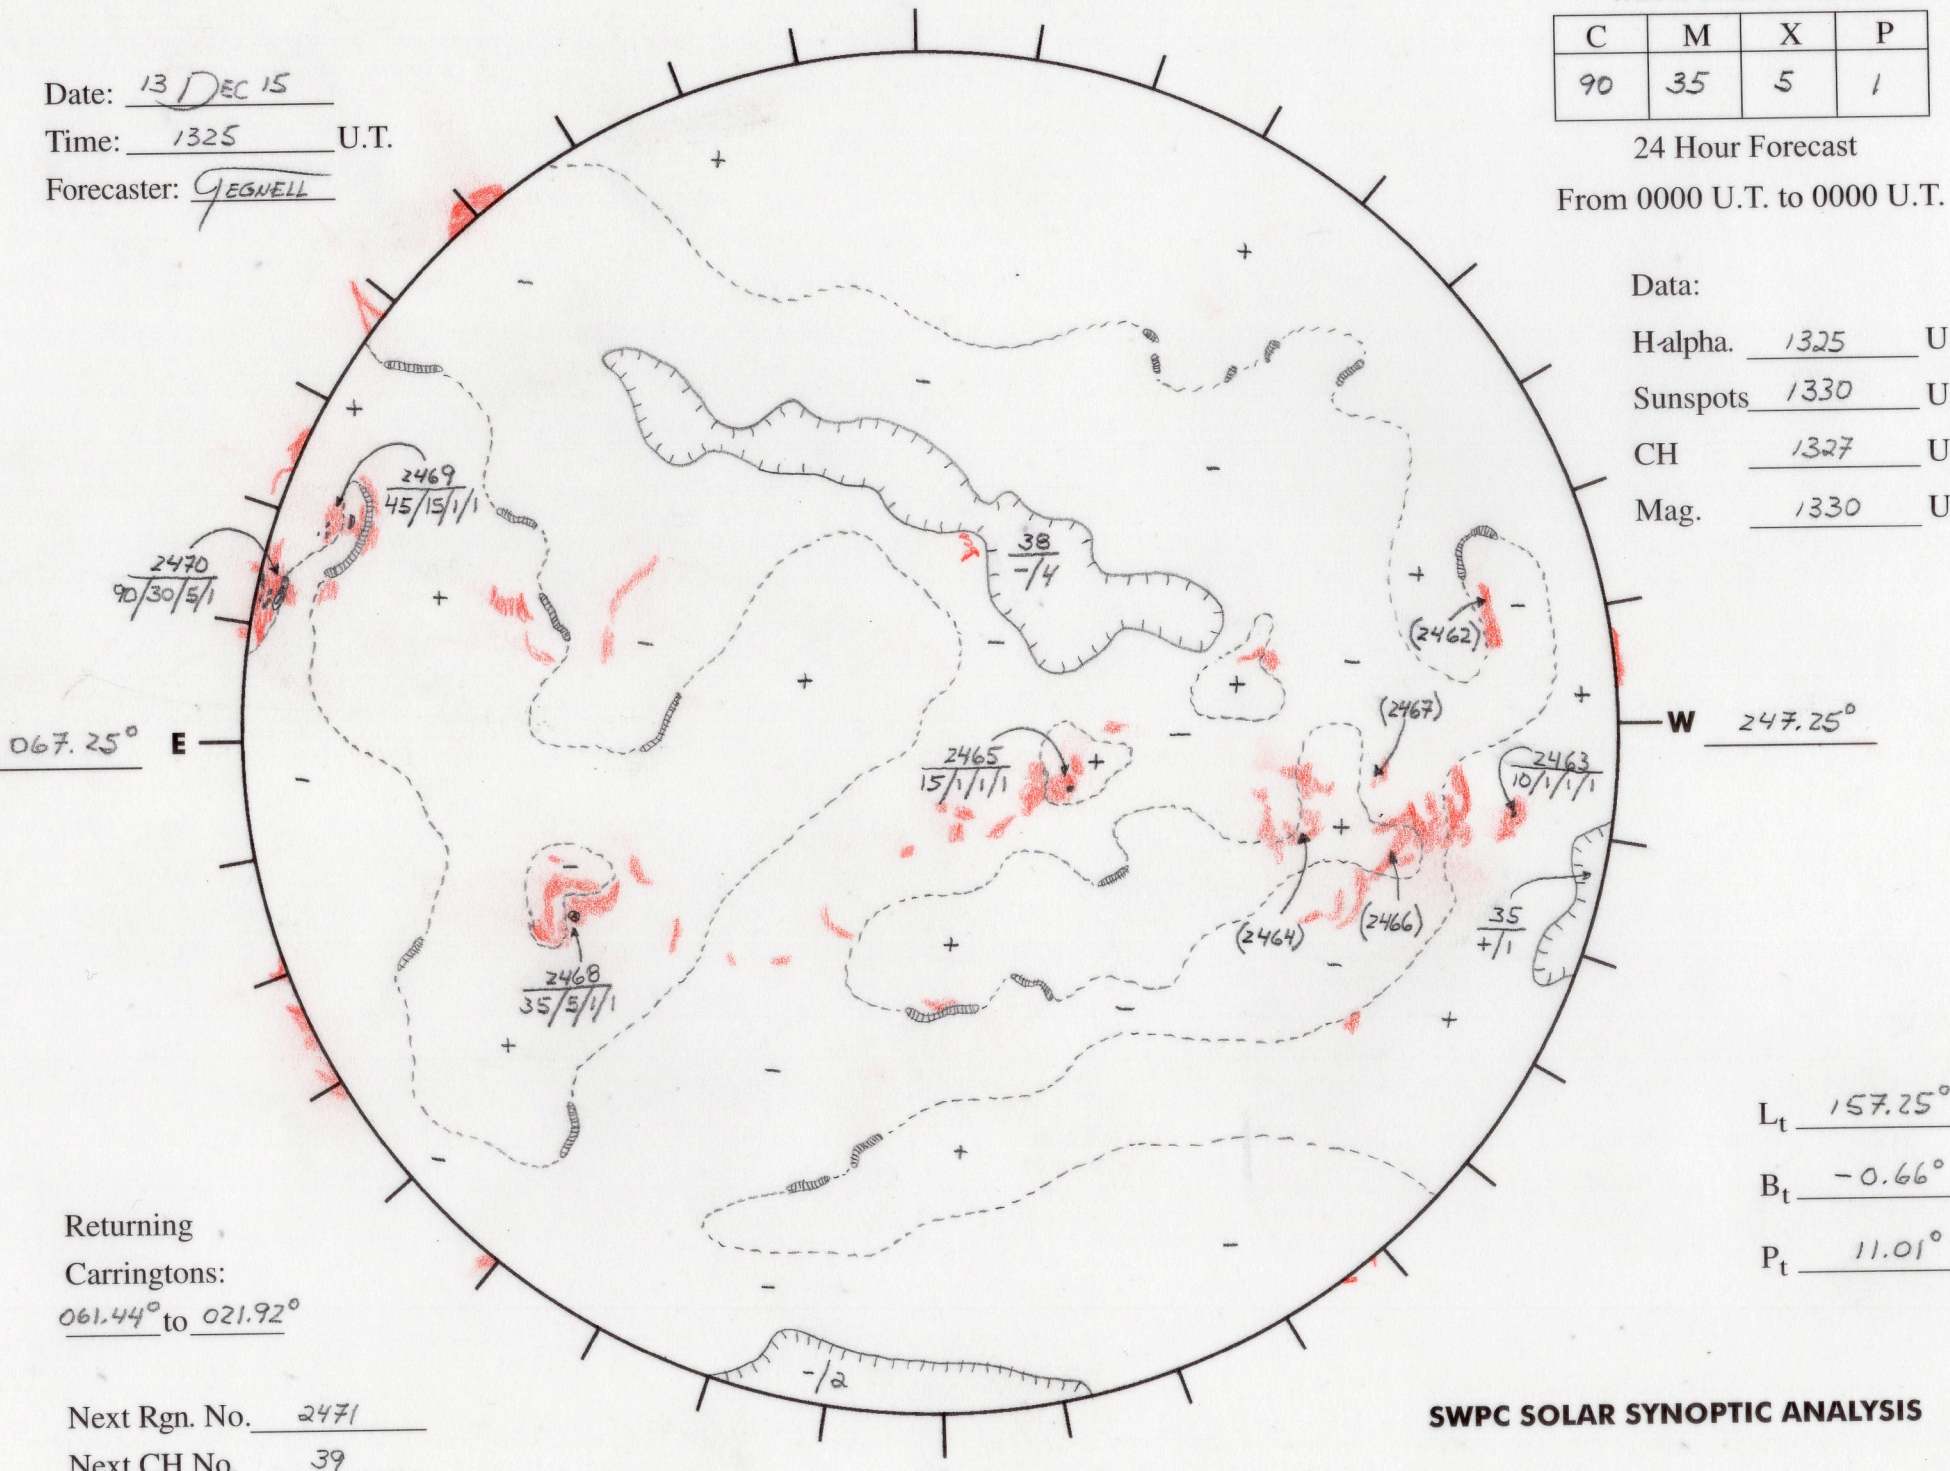

Date: 13 DEC 15  
 Time: 1325 U.T.  
 Forecaster: JESNELL

Whole Disk Forecast

C	M	X	P
90	35	5	1

24 Hour Forecast  
 From 0000 U.T. to 0000 U.T.

Data:  
 H-alpha. 1325 U.T.  
 Sunspots 1330 U.T.  
 CH 1327 U.T.  
 Mag. 1330 U.T.

067.25° E

W 247.25°

Returning Carringtons:  
061.44° to 021.92°

Next Rgn. No. 2471  
 Next CH No. 39

$L_t$  157.25°  
 $B_t$  -0.66°  
 $P_t$  11.01°