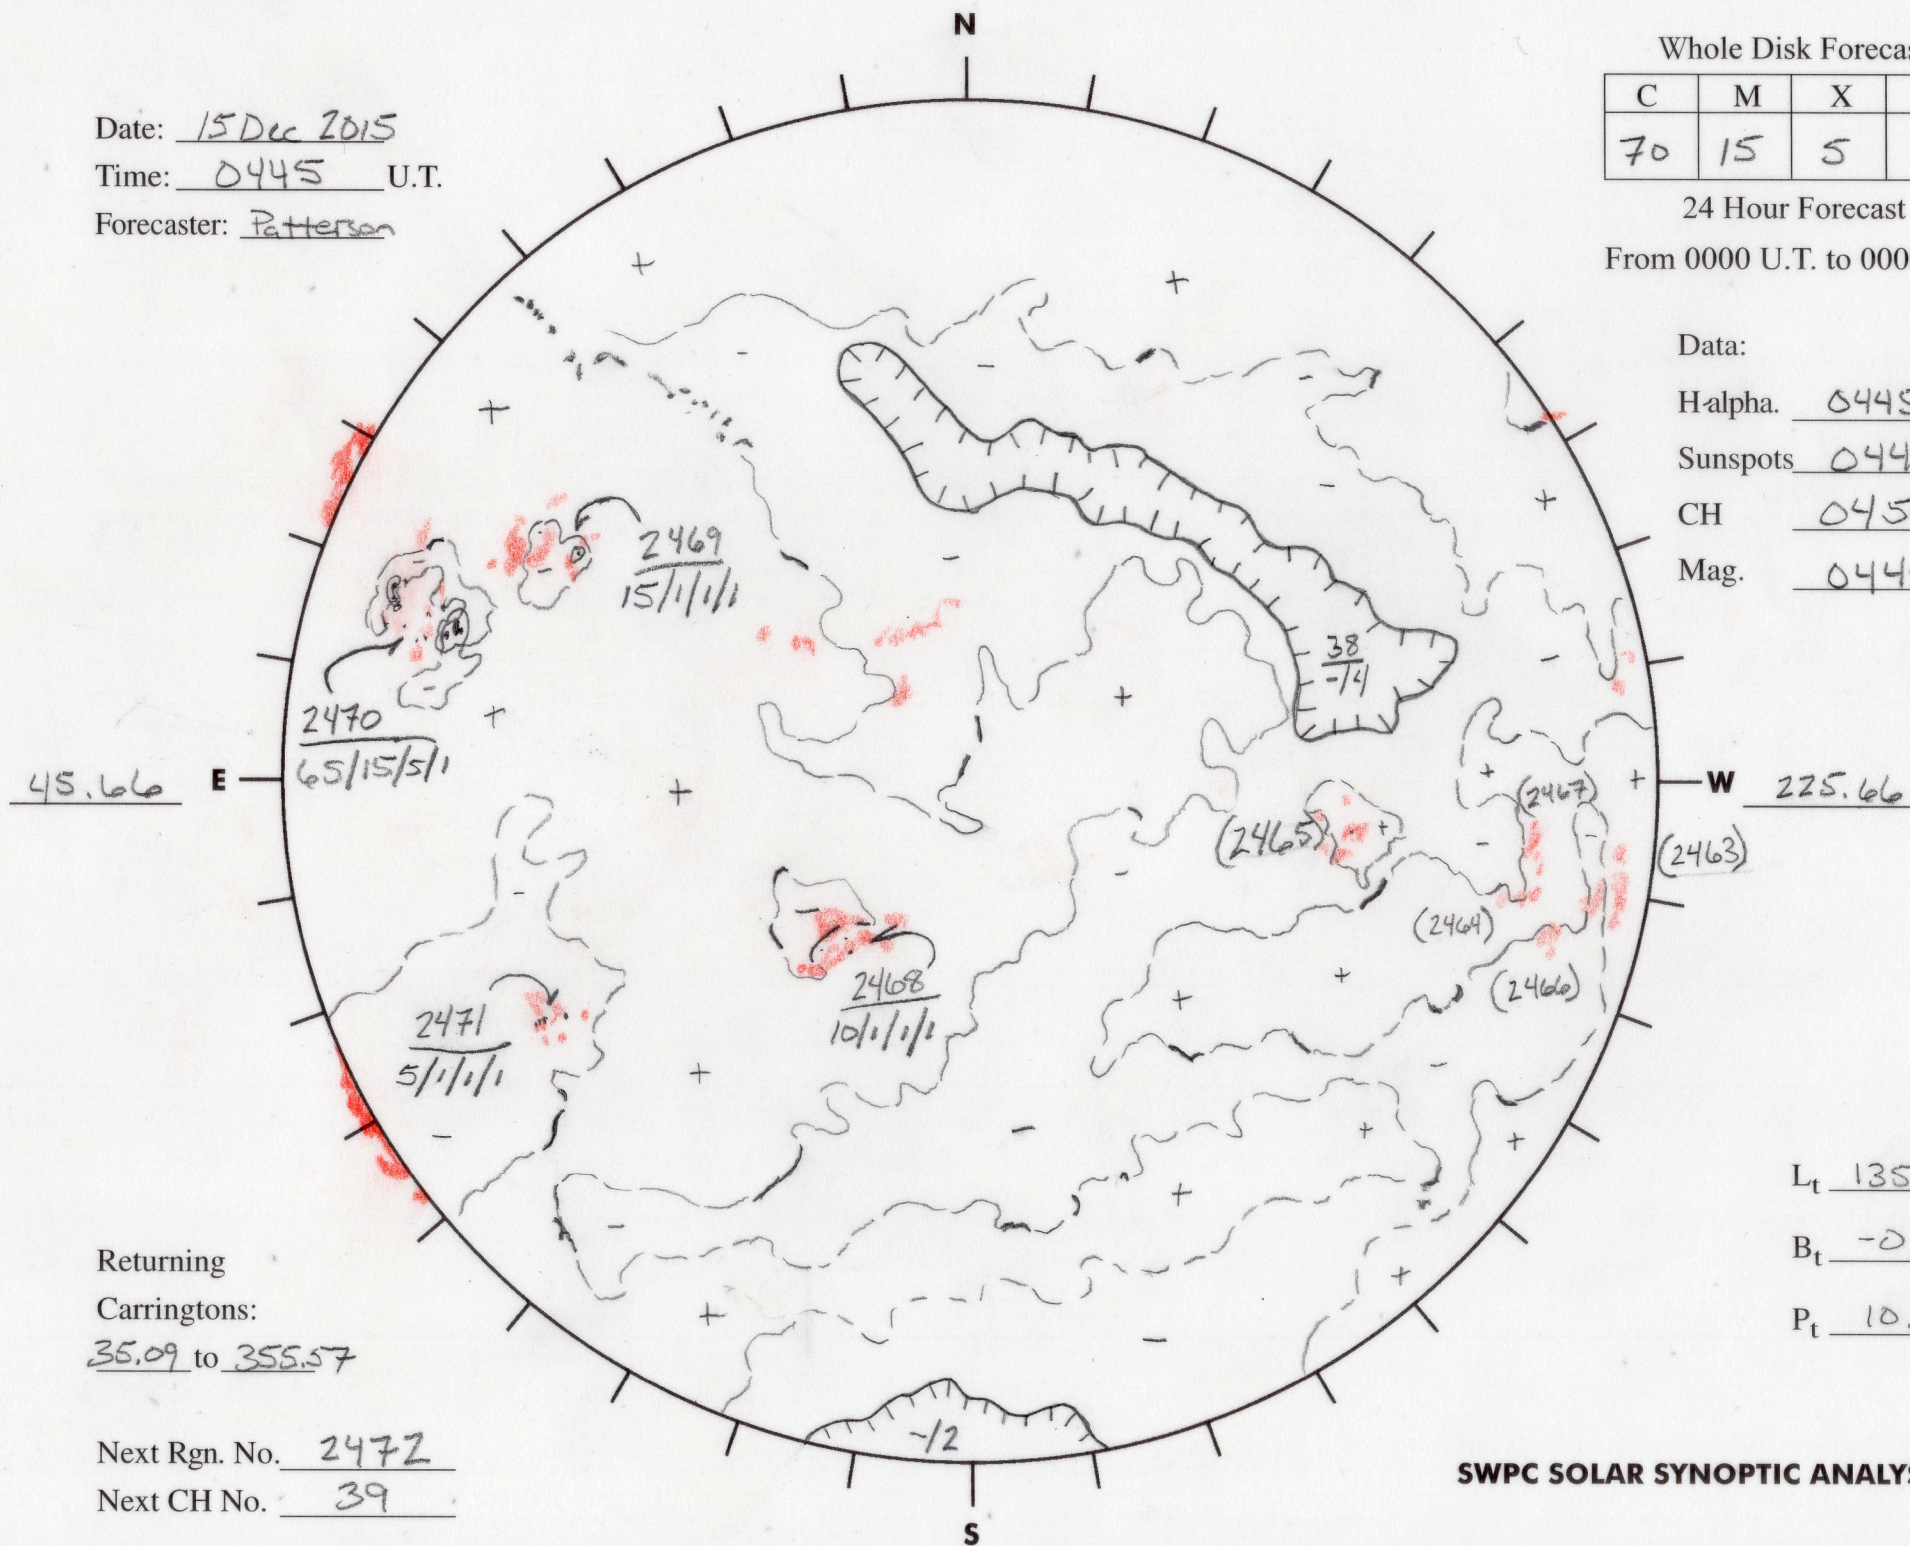

Date: 15 Dec 2015  
 Time: 0445 U.T.  
 Forecaster: Patterson

Whole Disk Forecast

C	M	X	P
70	15	5	1

24 Hour Forecast

From 0000 U.T. to 0000 U.T.

Data:

H-alpha. 0445 U.T.

Sunspots 0445 U.T.

CH 0456 U.T.

Mag. 0445 U.T.

45.66 E

W 225.66

Returning  
 Carringtons:  
35.09 to 355.57

Next Rgn. No. 2472  
 Next CH No. 39

$L_t$  135.66

$B_t$  -0.87