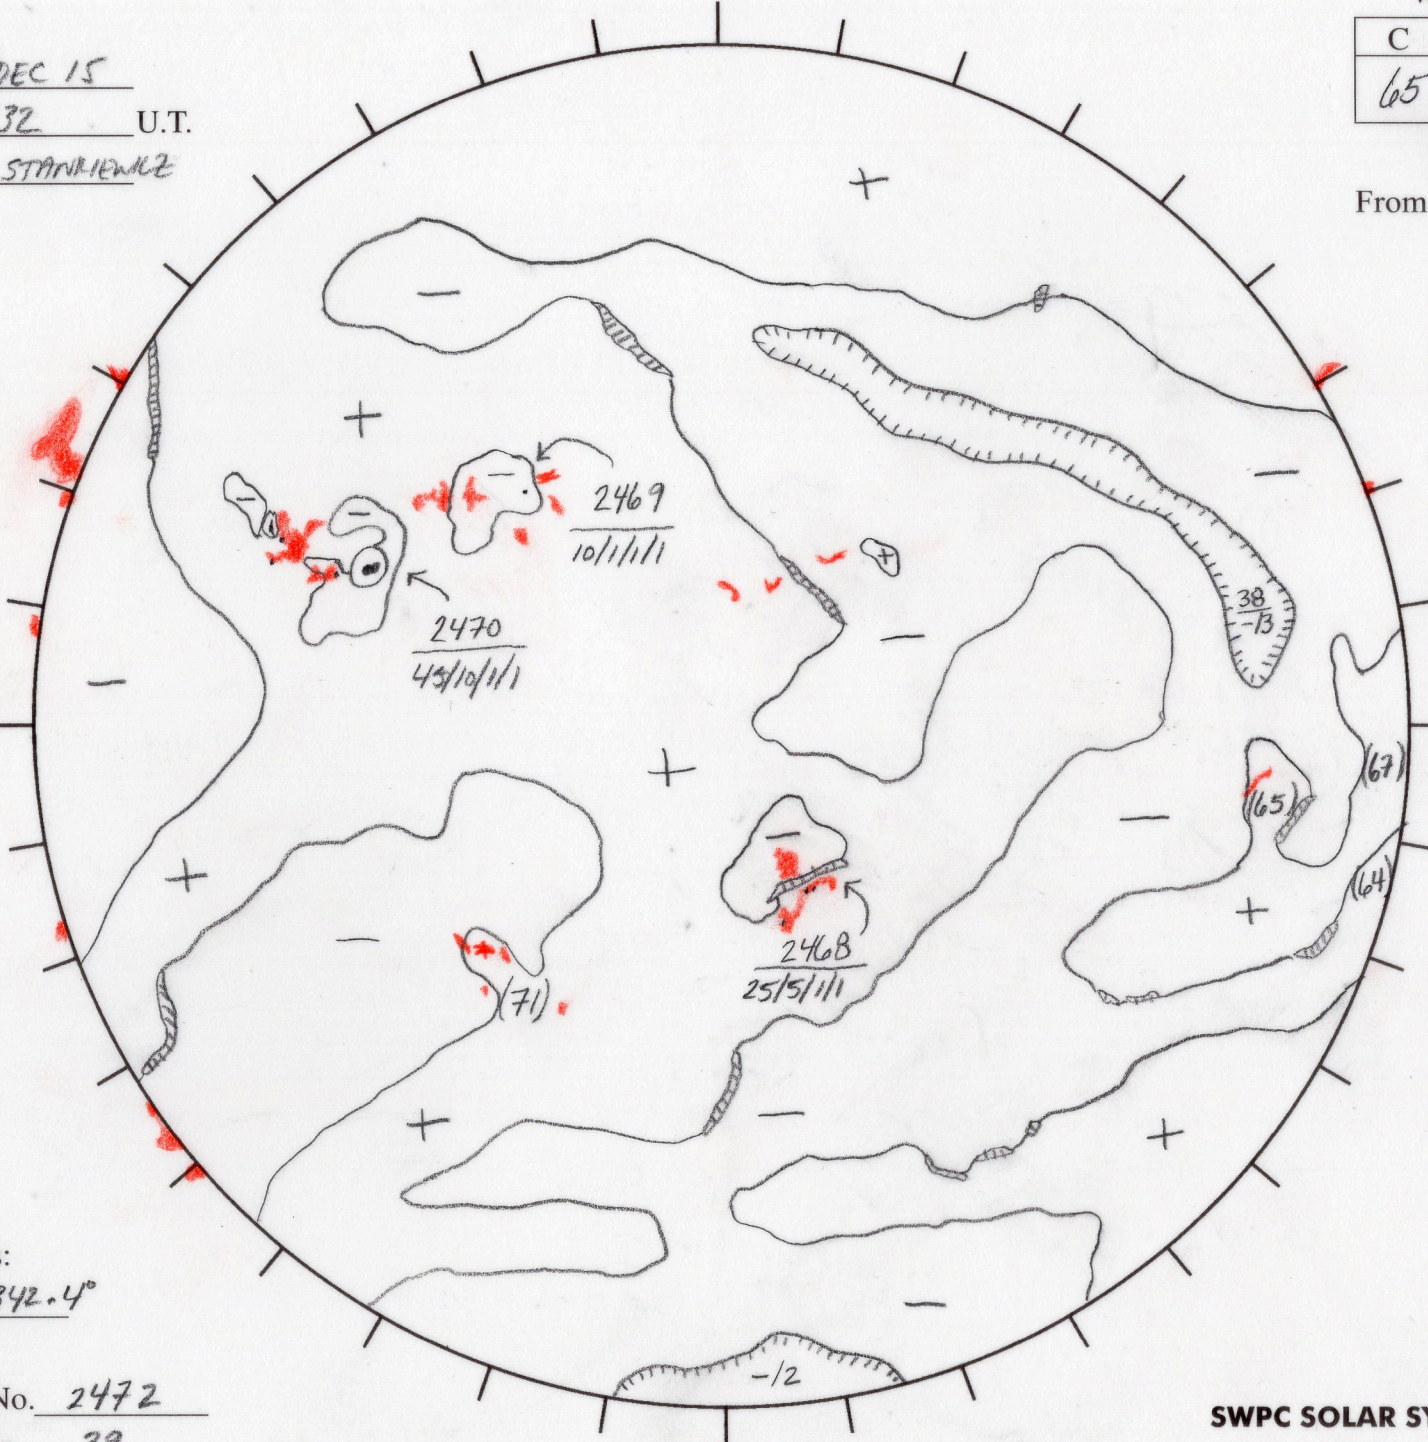

Date: 16 DEC 15
 Time: 1432 U.T.
 Forecaster: STANKIEWICZ

Whole Disk Forecast

C	M	X	P
65	15	1	1

24 Hour Forecast
 From 0000 U.T. to 0000 U.T.

Data:

H alpha. 1432 U.T.

Sunspots 1430 U.T.

CH 1430 U.T.

Mag. 1430 U.T.

27.1° E

W 207.1°

Returning
 Carringtons:
21.9° to 342.4°

L_t 117.1°

B_t -1.1°

P_t 9.6°

Next Rgn. No. 2472
 Next CH No. 39