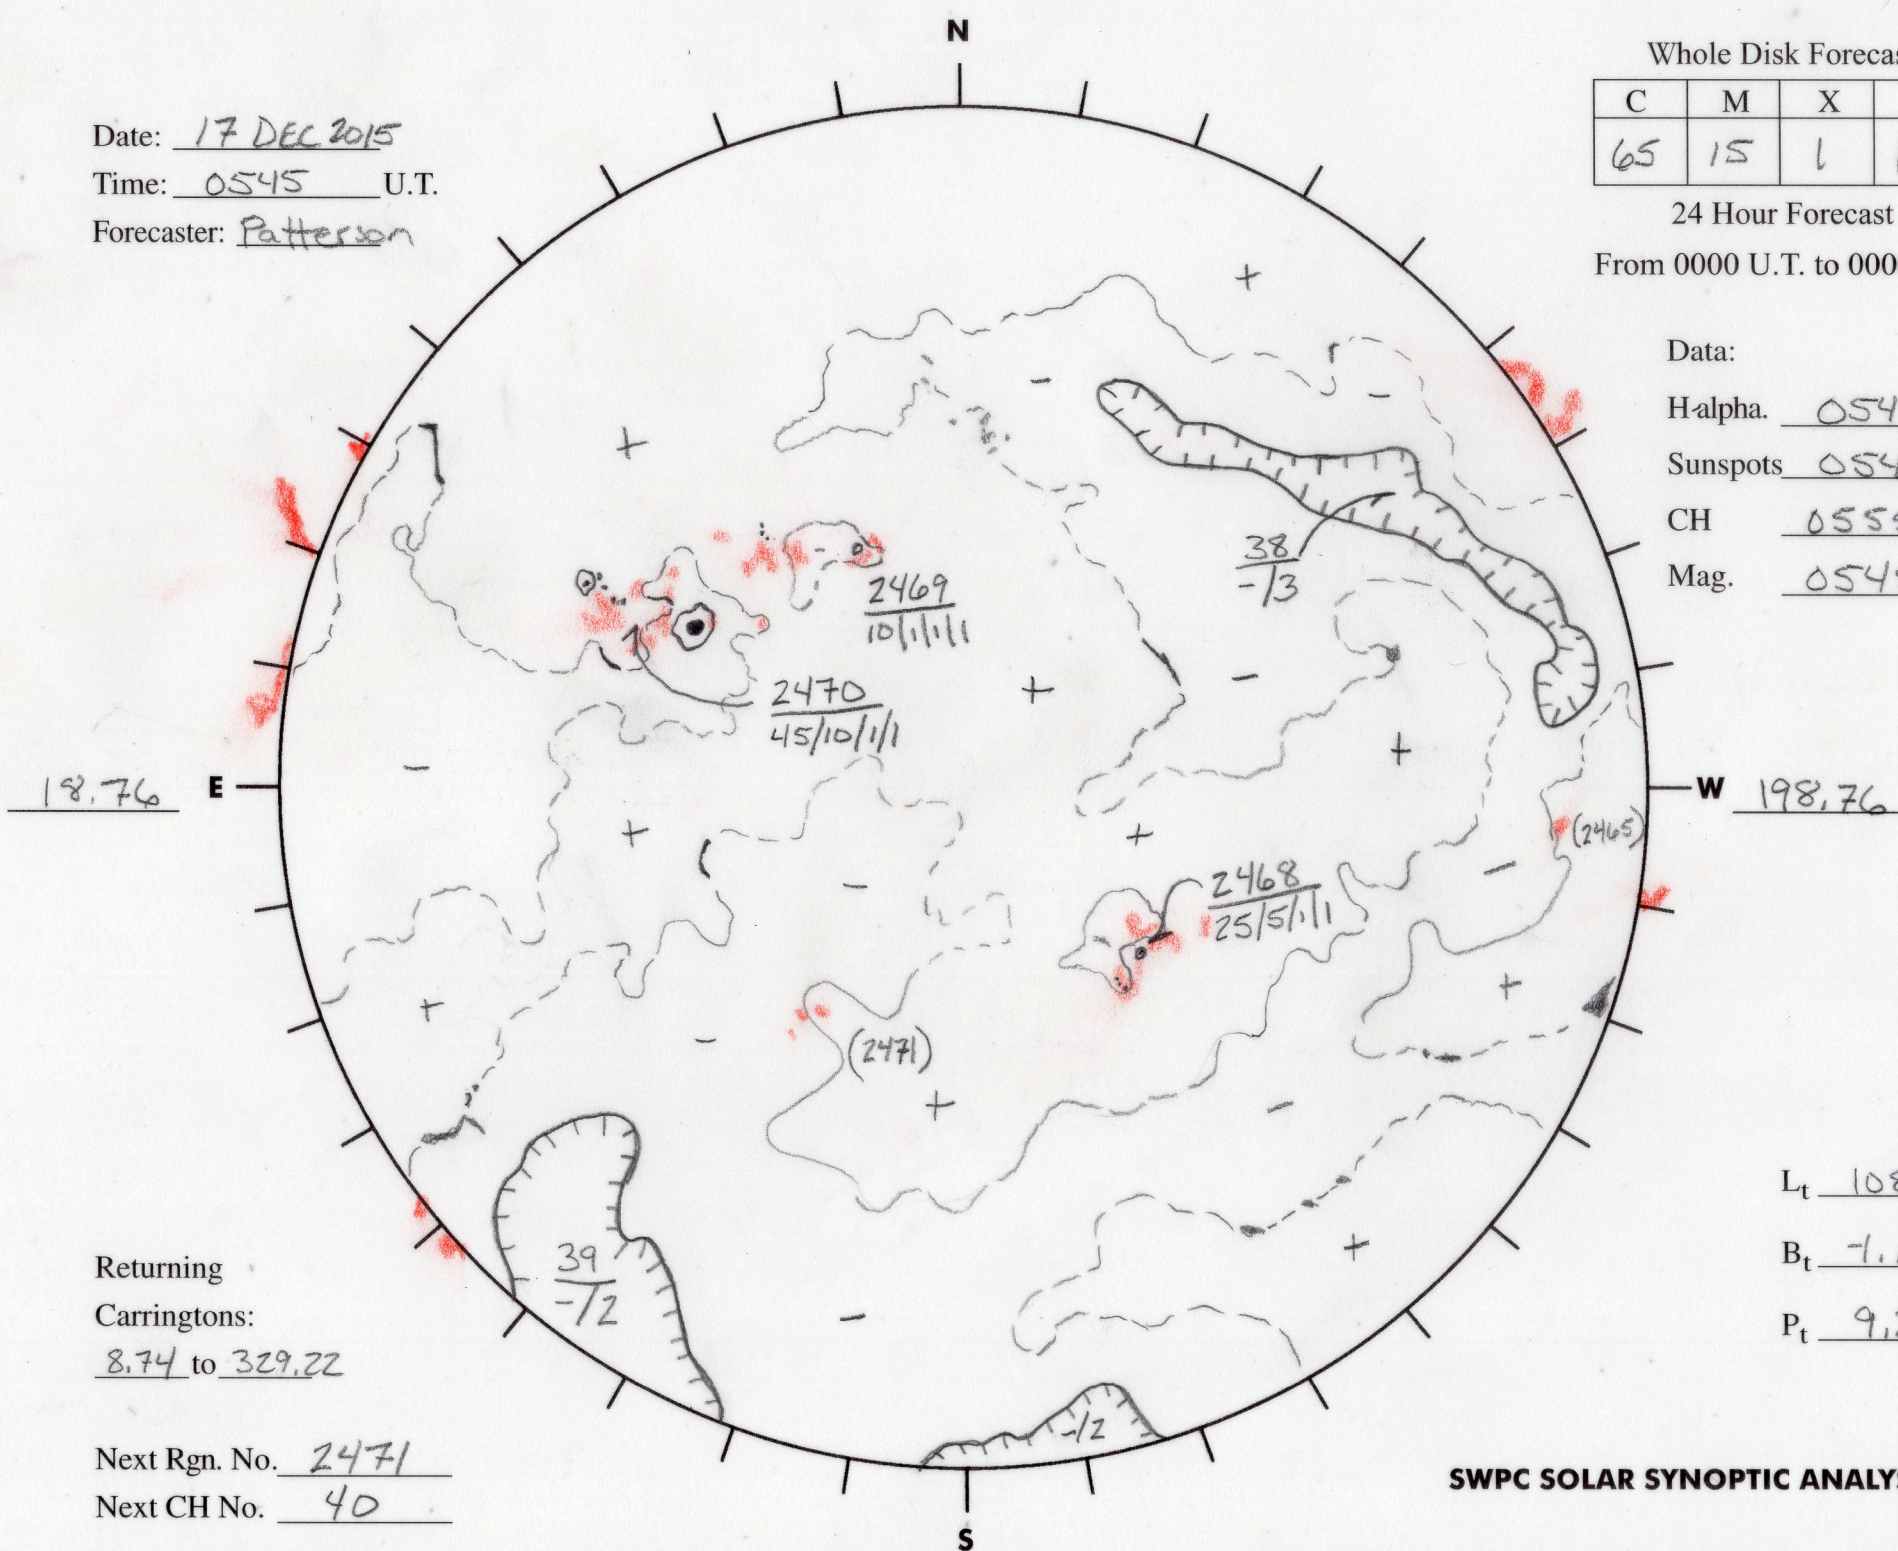

Date: 17 DEC 2015
 Time: 0545 U.T.
 Forecaster: Patterson

Whole Disk Forecast

C	M	X	P
65	15	1	1

24 Hour Forecast
 From 0000 U.T. to 0000 U.T.

Data:
 H-alpha. 0545 U.T.
 Sunspots 0545 U.T.
 CH 0555 U.T.
 Mag. 0545 U.T.

Returning Carringtons:
8.74 to 329.22

Next Rgn. No. 2471
 Next CH No. 40

L_t 108.76
 B_t -1.13
 P_t 9.35