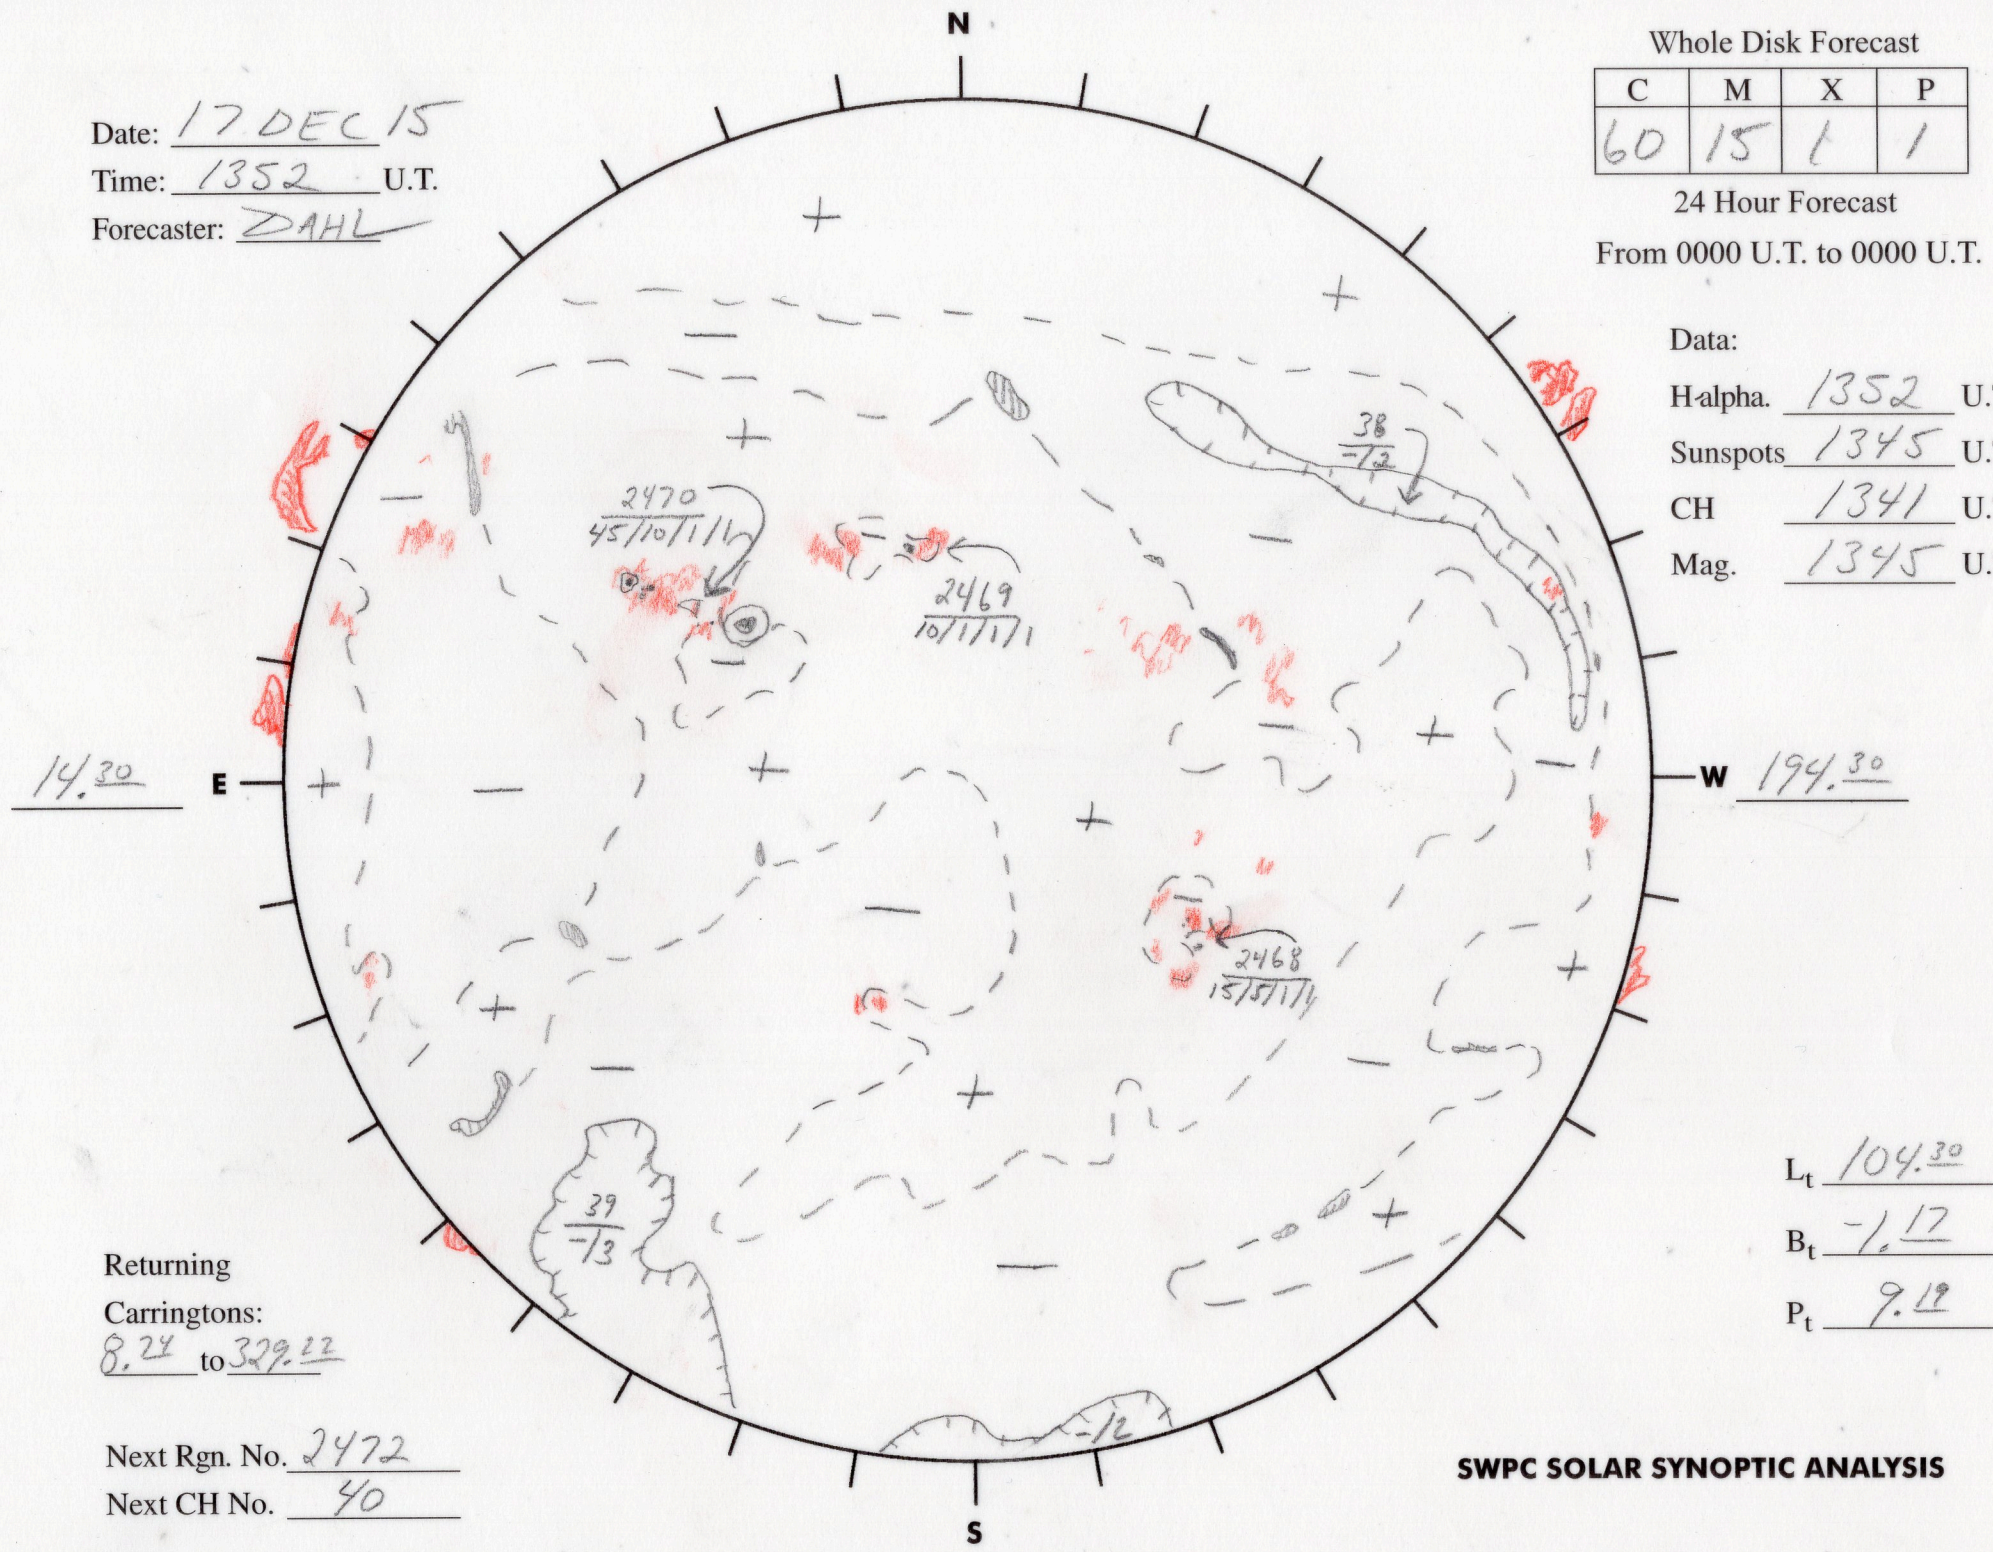

Date: 17 DEC 15
 Time: 1352 U.T.
 Forecaster: DAHL

Whole Disk Forecast

C	M	X	P
60	15	1	1

24 Hour Forecast

From 0000 U.T. to 0000 U.T.

Data:

H-alpha. 1352 U.T.

Sunspots 1345 U.T.

CH 1341 U.T.

Mag. 1345 U.T.

Returning
 Carringtons:
8.24 to 329.22

Next Rgn. No. 2472
 Next CH No. 40

L_t 104.30
 B_t -1.17
 P_t 9.19