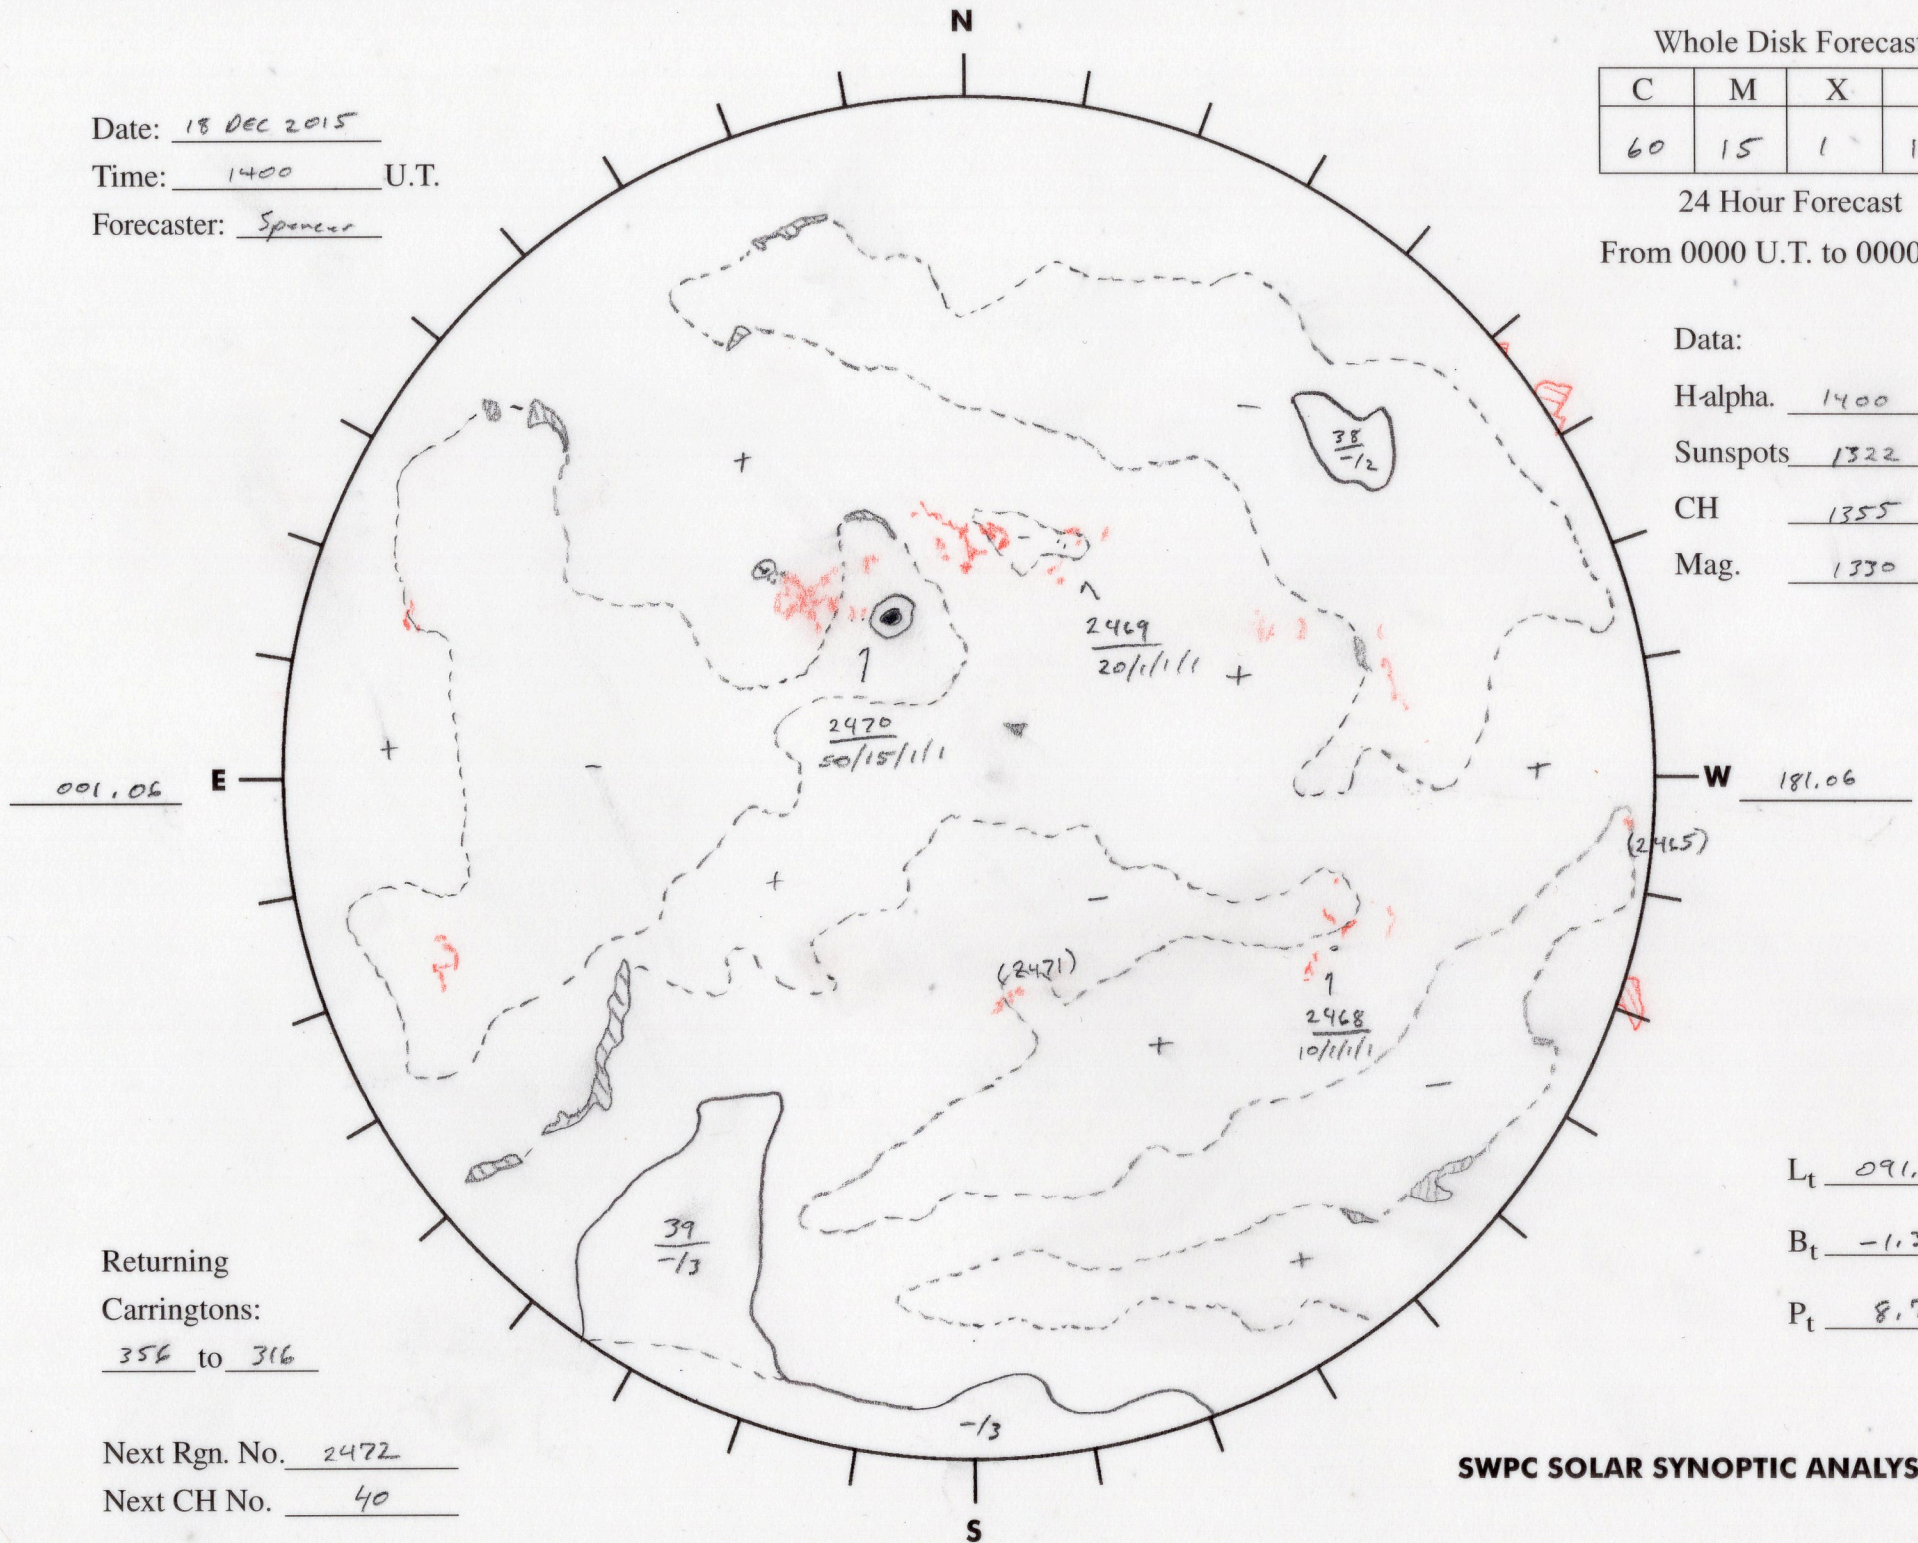

Date: 18 DEC 2015
 Time: 1400 U.T.
 Forecaster: Spencer

Whole Disk Forecast

C	M	X	P
60	15	1	1

24 Hour Forecast
 From 0000 U.T. to 0000 U.T.

Data:
 H-alpha. 1400 U.T.
 Sunspots 1322 U.T.
 CH 1355 U.T.
 Mag. 1330 U.T.

001.06 E

W 181.06

Returning
 Carringtons:
356 to 316

L_t 091.06

B_t -1.30

P_t 8.73

Next Rgn. No. 2472

Next CH No. 40

SWPC SOLAR SYNOPTIC ANALYSIS