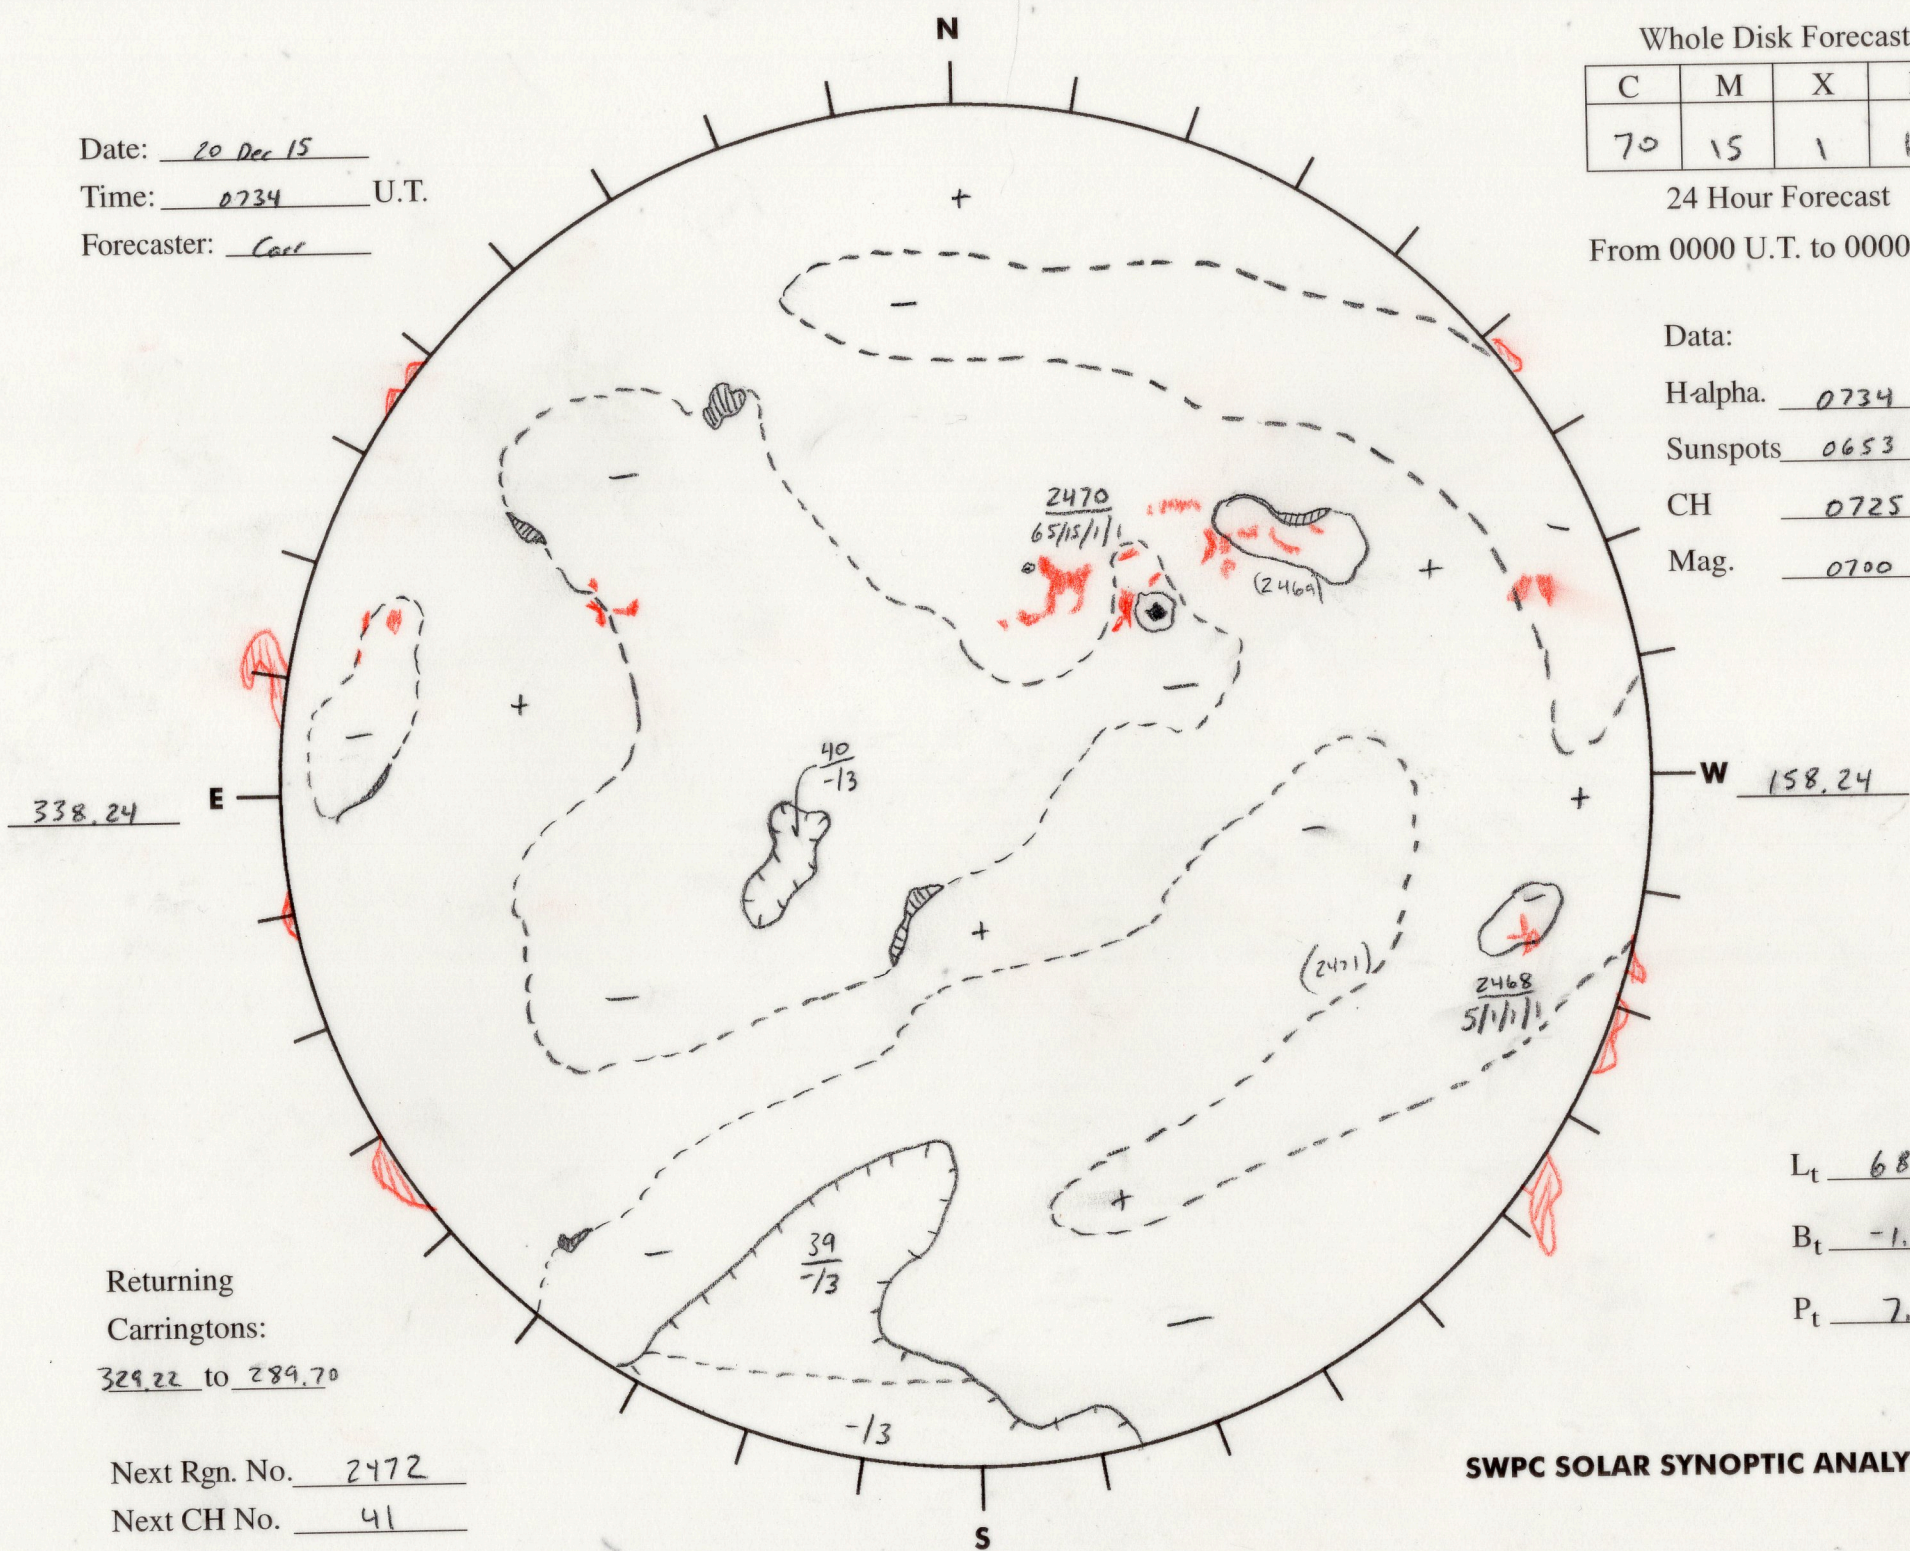

Date: 20 Dec 15
 Time: 0734 U.T.
 Forecaster: Carl

Whole Disk Forecast

C	M	X	P
70	15	1	1

24 Hour Forecast
 From 0000 U.T. to 0000 U.T.

Data:
 H-alpha. 0734 U.T.
 Sunspots 0653 U.T.
 CH 0725 U.T.
 Mag. 0700 U.T.

Returning Carringtons:
329.22 to 289.70

Next Rgn. No. 2472
 Next CH No. 41