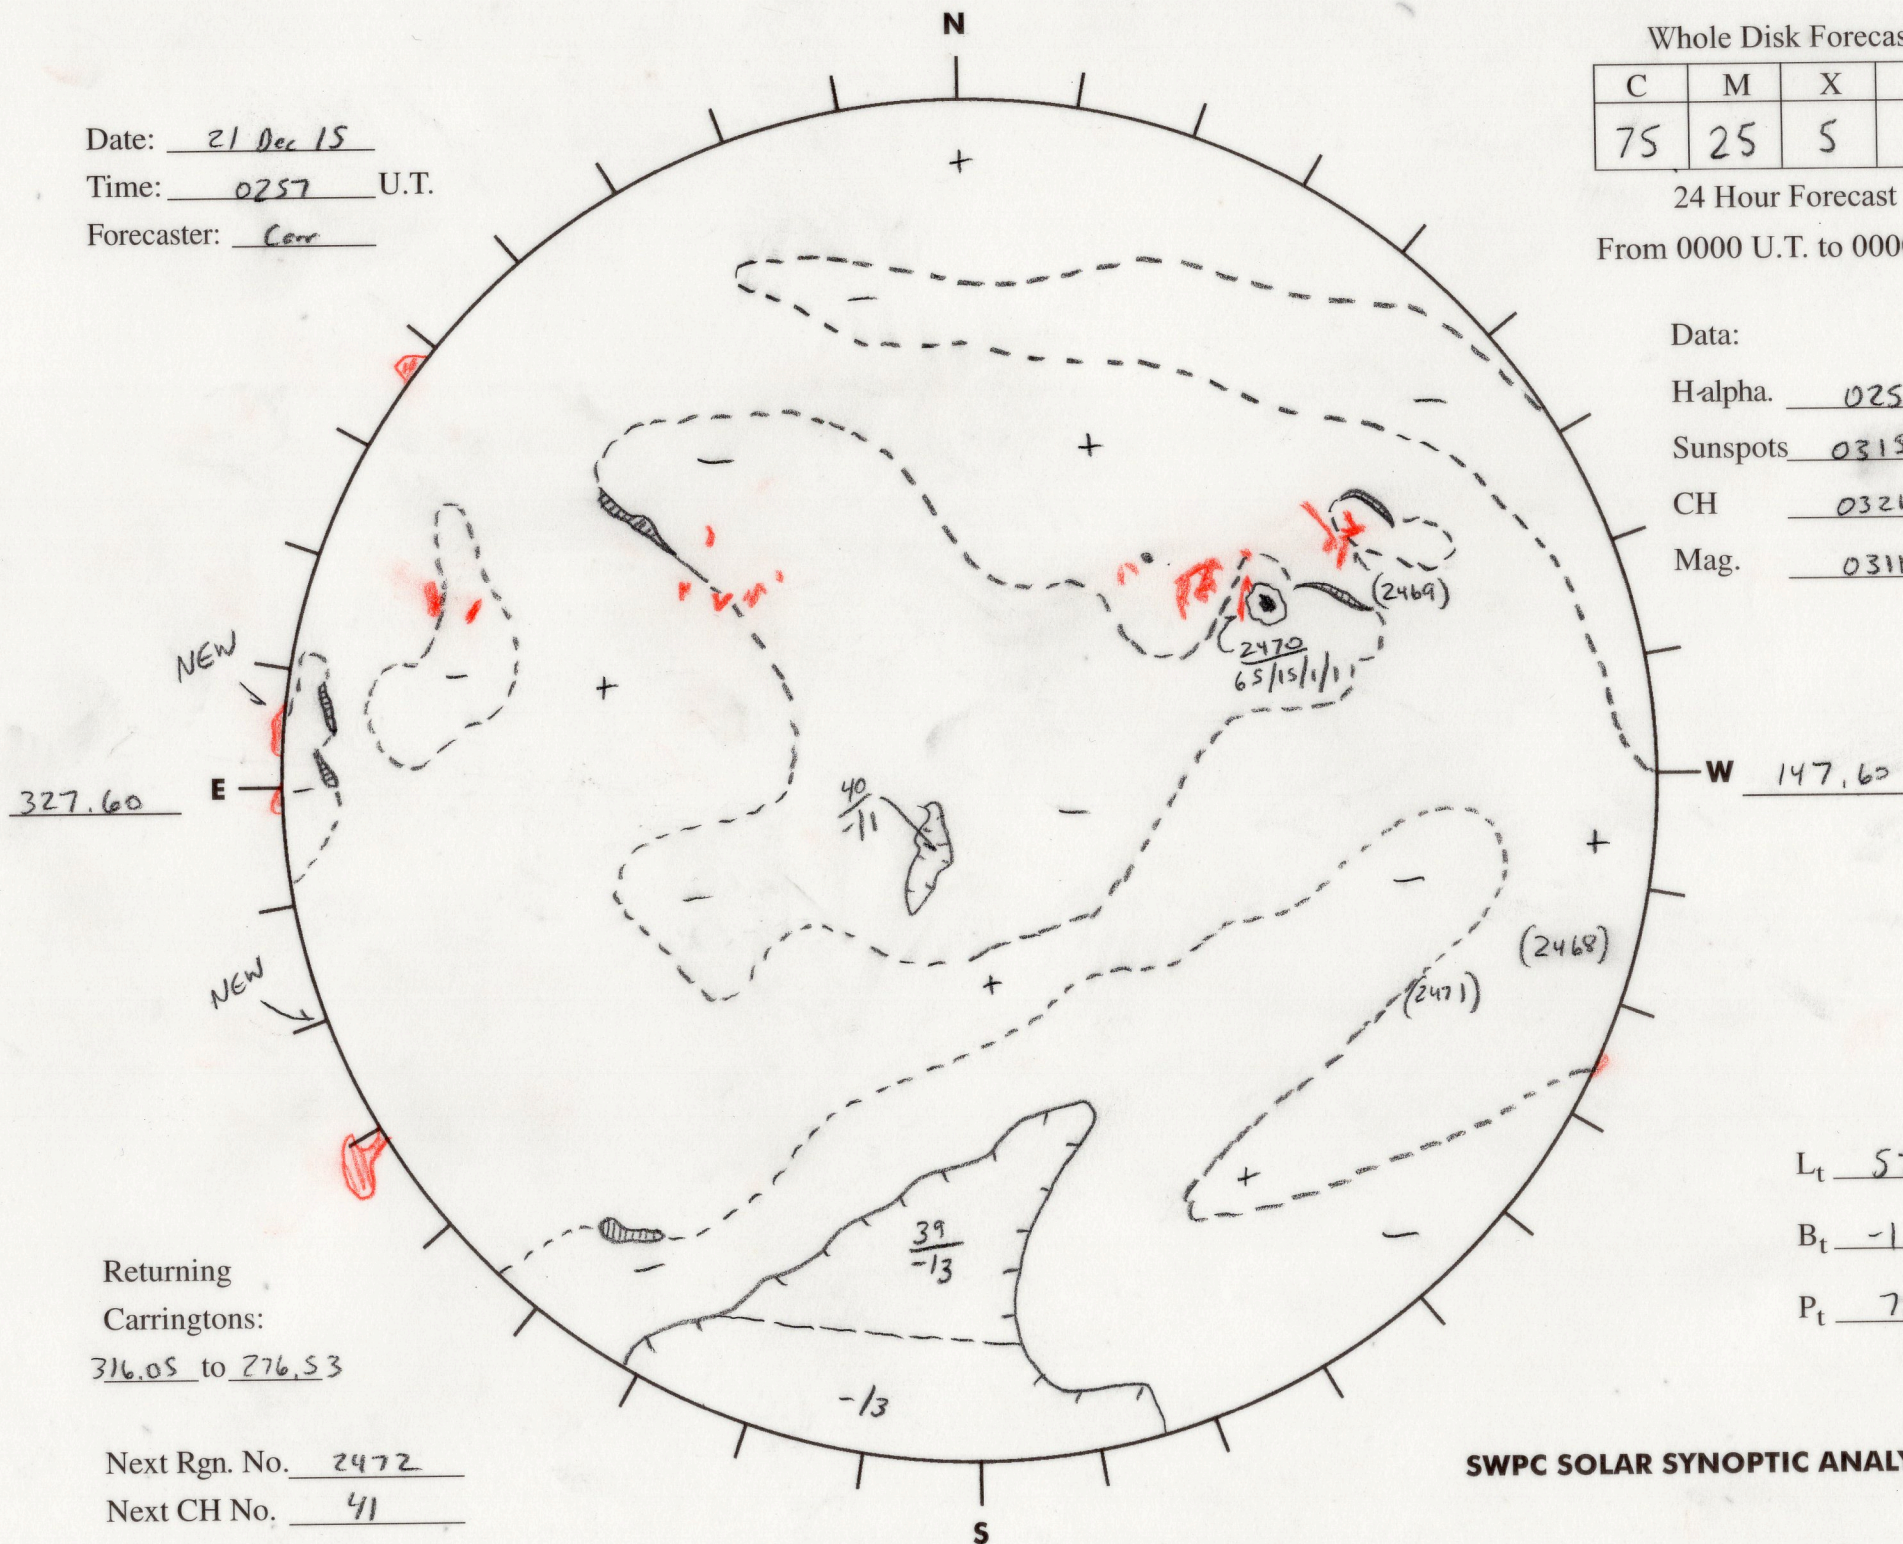

Date: 21 Dec 15
 Time: 0257 U.T.
 Forecaster: Carr

Whole Disk Forecast

| C | M | X | P |
|----|----|---|---|
| 75 | 25 | 5 | 1 |

24 Hour Forecast

From 0000 U.T. to 0000 U.T.

Data:

H-alpha. 0257 U.T.

Sunspots 0315 U.T.

CH 0326 U.T.

Mag. 0311 U.T.

Returning
 Carringtons:
316.05 to 276.53

Next Rgn. No. 2472
 Next CH No. 41

L_t 57.60

B_t -1.62

P_t 7.54

SWPC SOLAR SYNOPTIC ANALYSIS