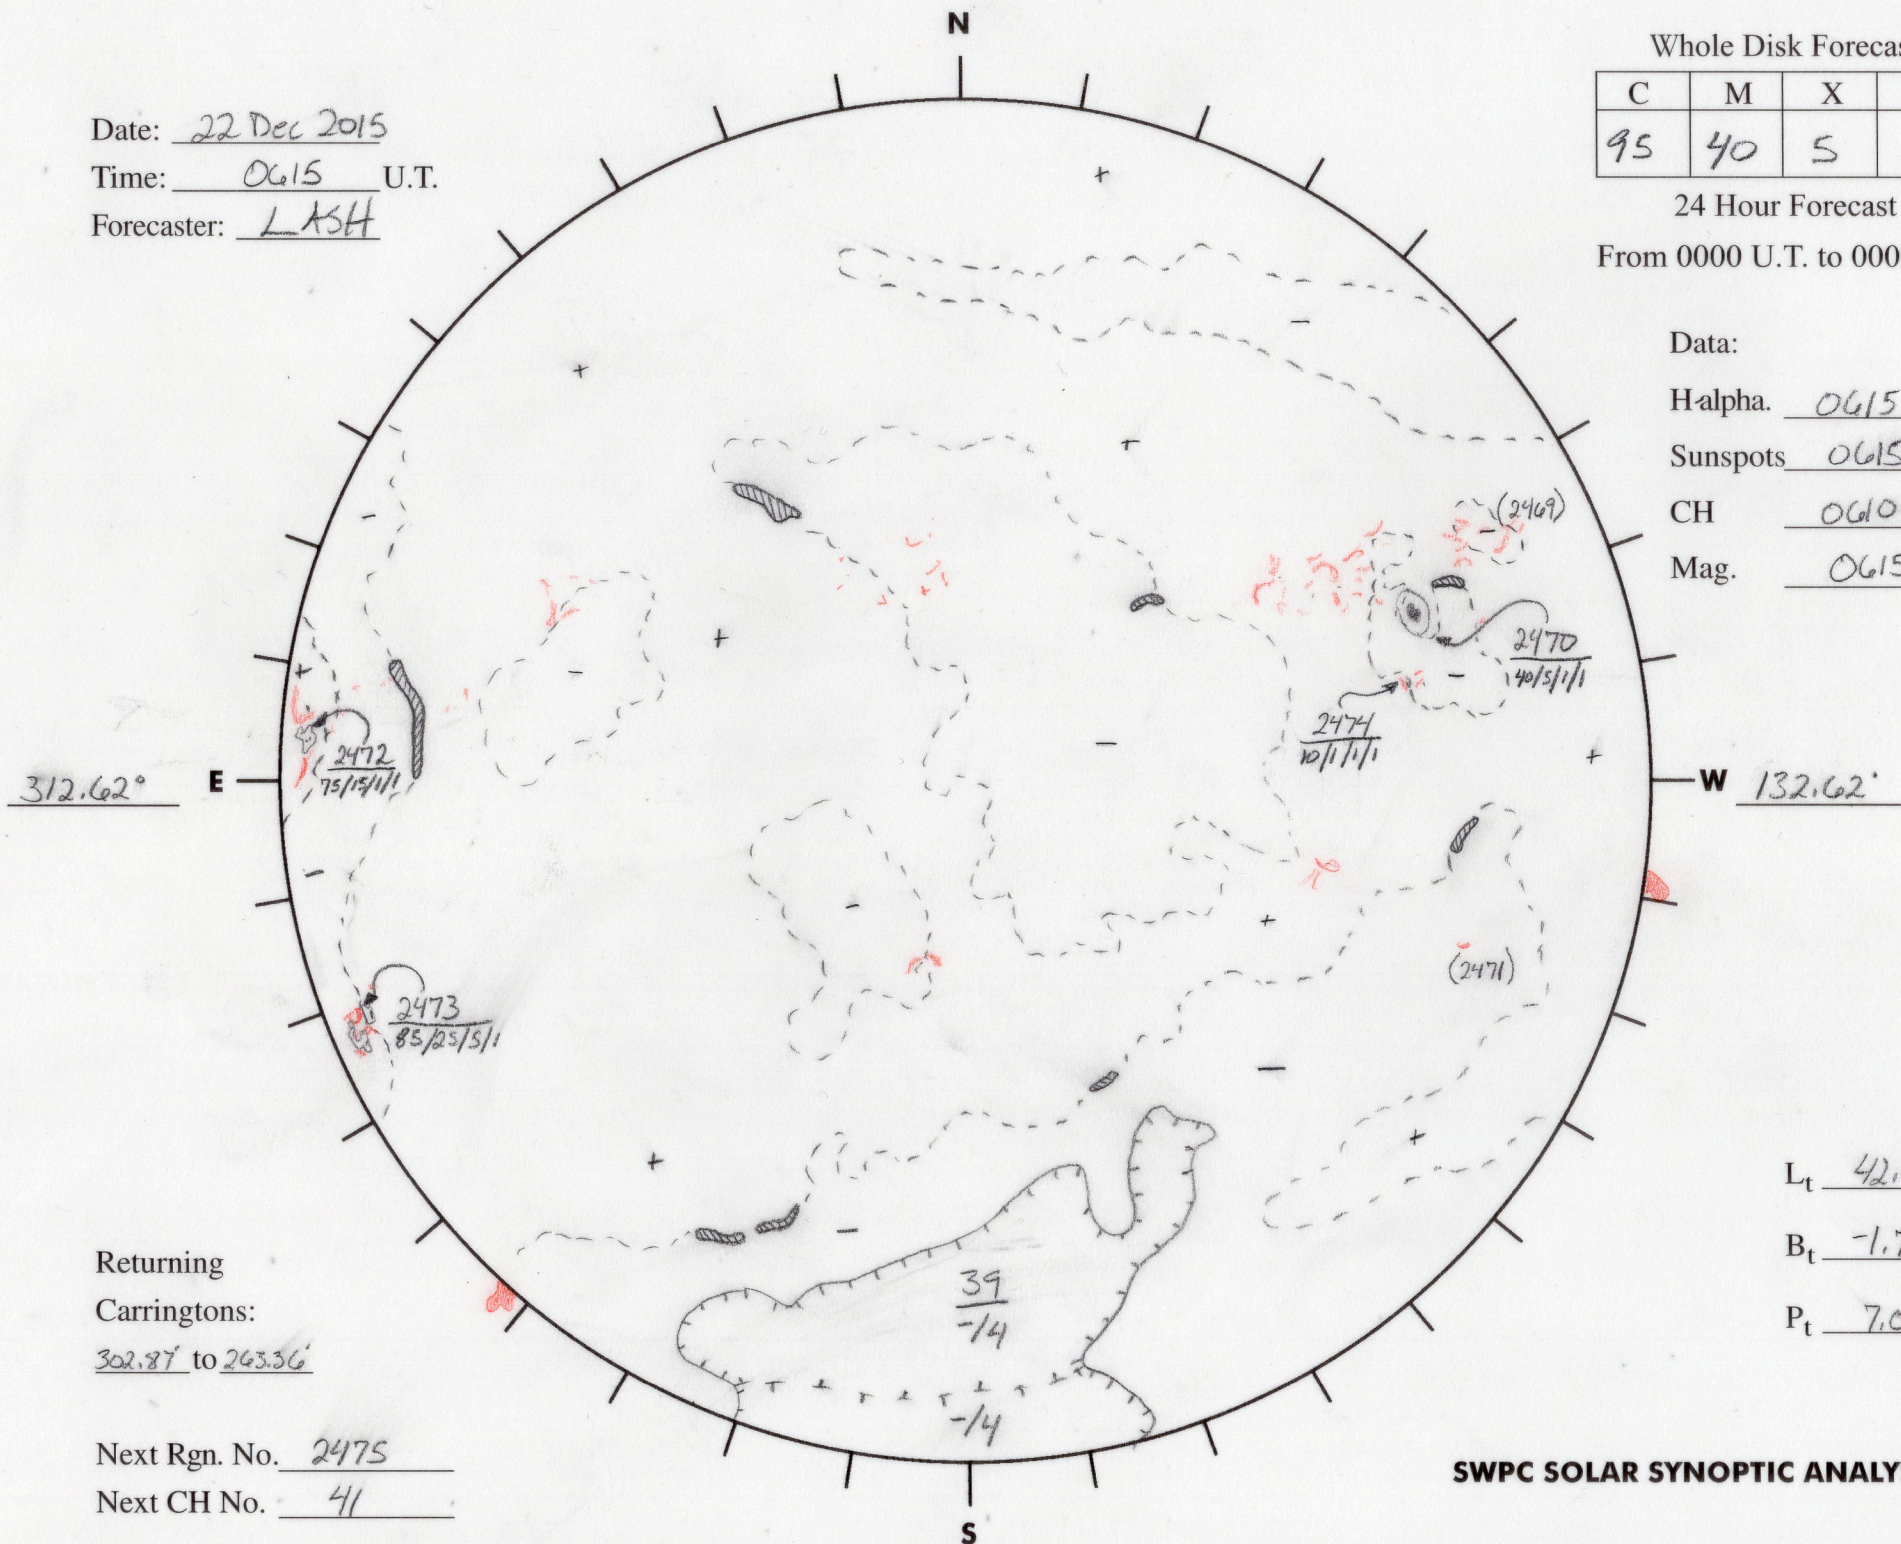

Date: 22 Dec 2015
 Time: 0615 U.T.
 Forecaster: LASH

Whole Disk Forecast

C	M	X	P
95	40	5	1

24 Hour Forecast
 From 0000 U.T. to 0000 U.T.

Data:

H-alpha. 0615 U.T.

Sunspots 0615 U.T.

CH 0610 U.T.

Mag. 0615 U.T.

Returning
 Carringtons:
302.87 to 263.36

Next Rgn. No. 2475
 Next CH No. 41

L_t 42.62°

B_t -1.76°

P_t 7.01°