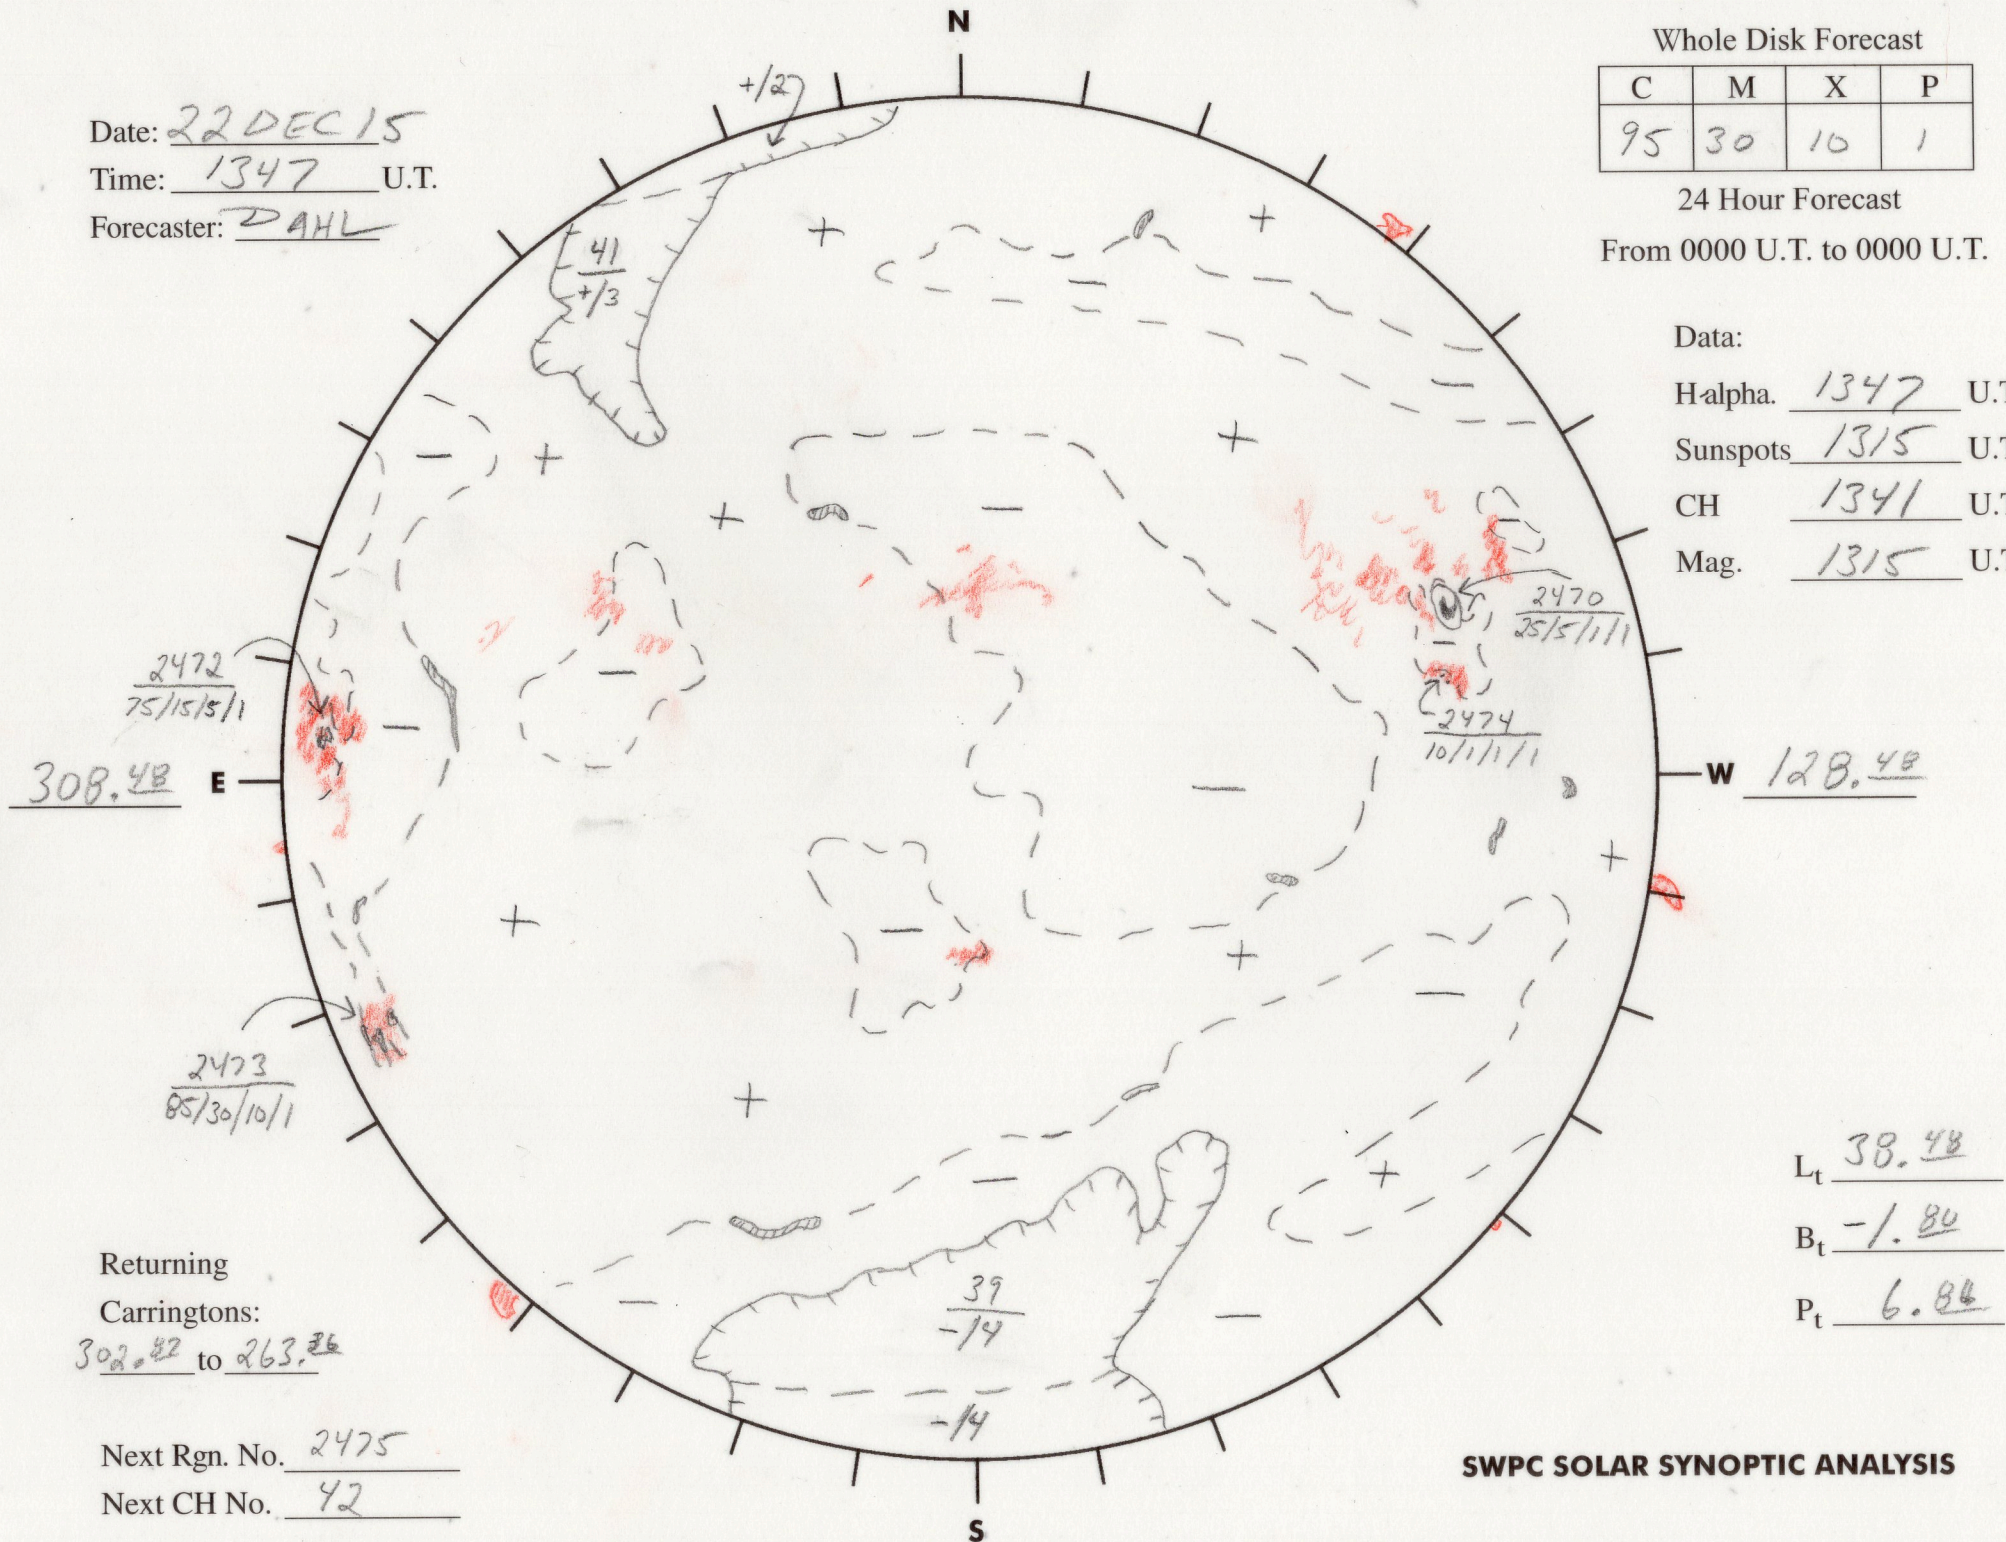

Date: 22 DEC 15
 Time: 1347 U.T.
 Forecaster: DAHL

Whole Disk Forecast

C	M	X	P
95	30	10	1

24 Hour Forecast

From 0000 U.T. to 0000 U.T.

Data:

H-alpha. 1347 U.T.

Sunspots 1315 U.T.

CH 1341 U.T.

Mag. 1315 U.T.

Returning Carringtons: 302.82 to 263.26

Next Rgn. No. 2475
 Next CH No. 42