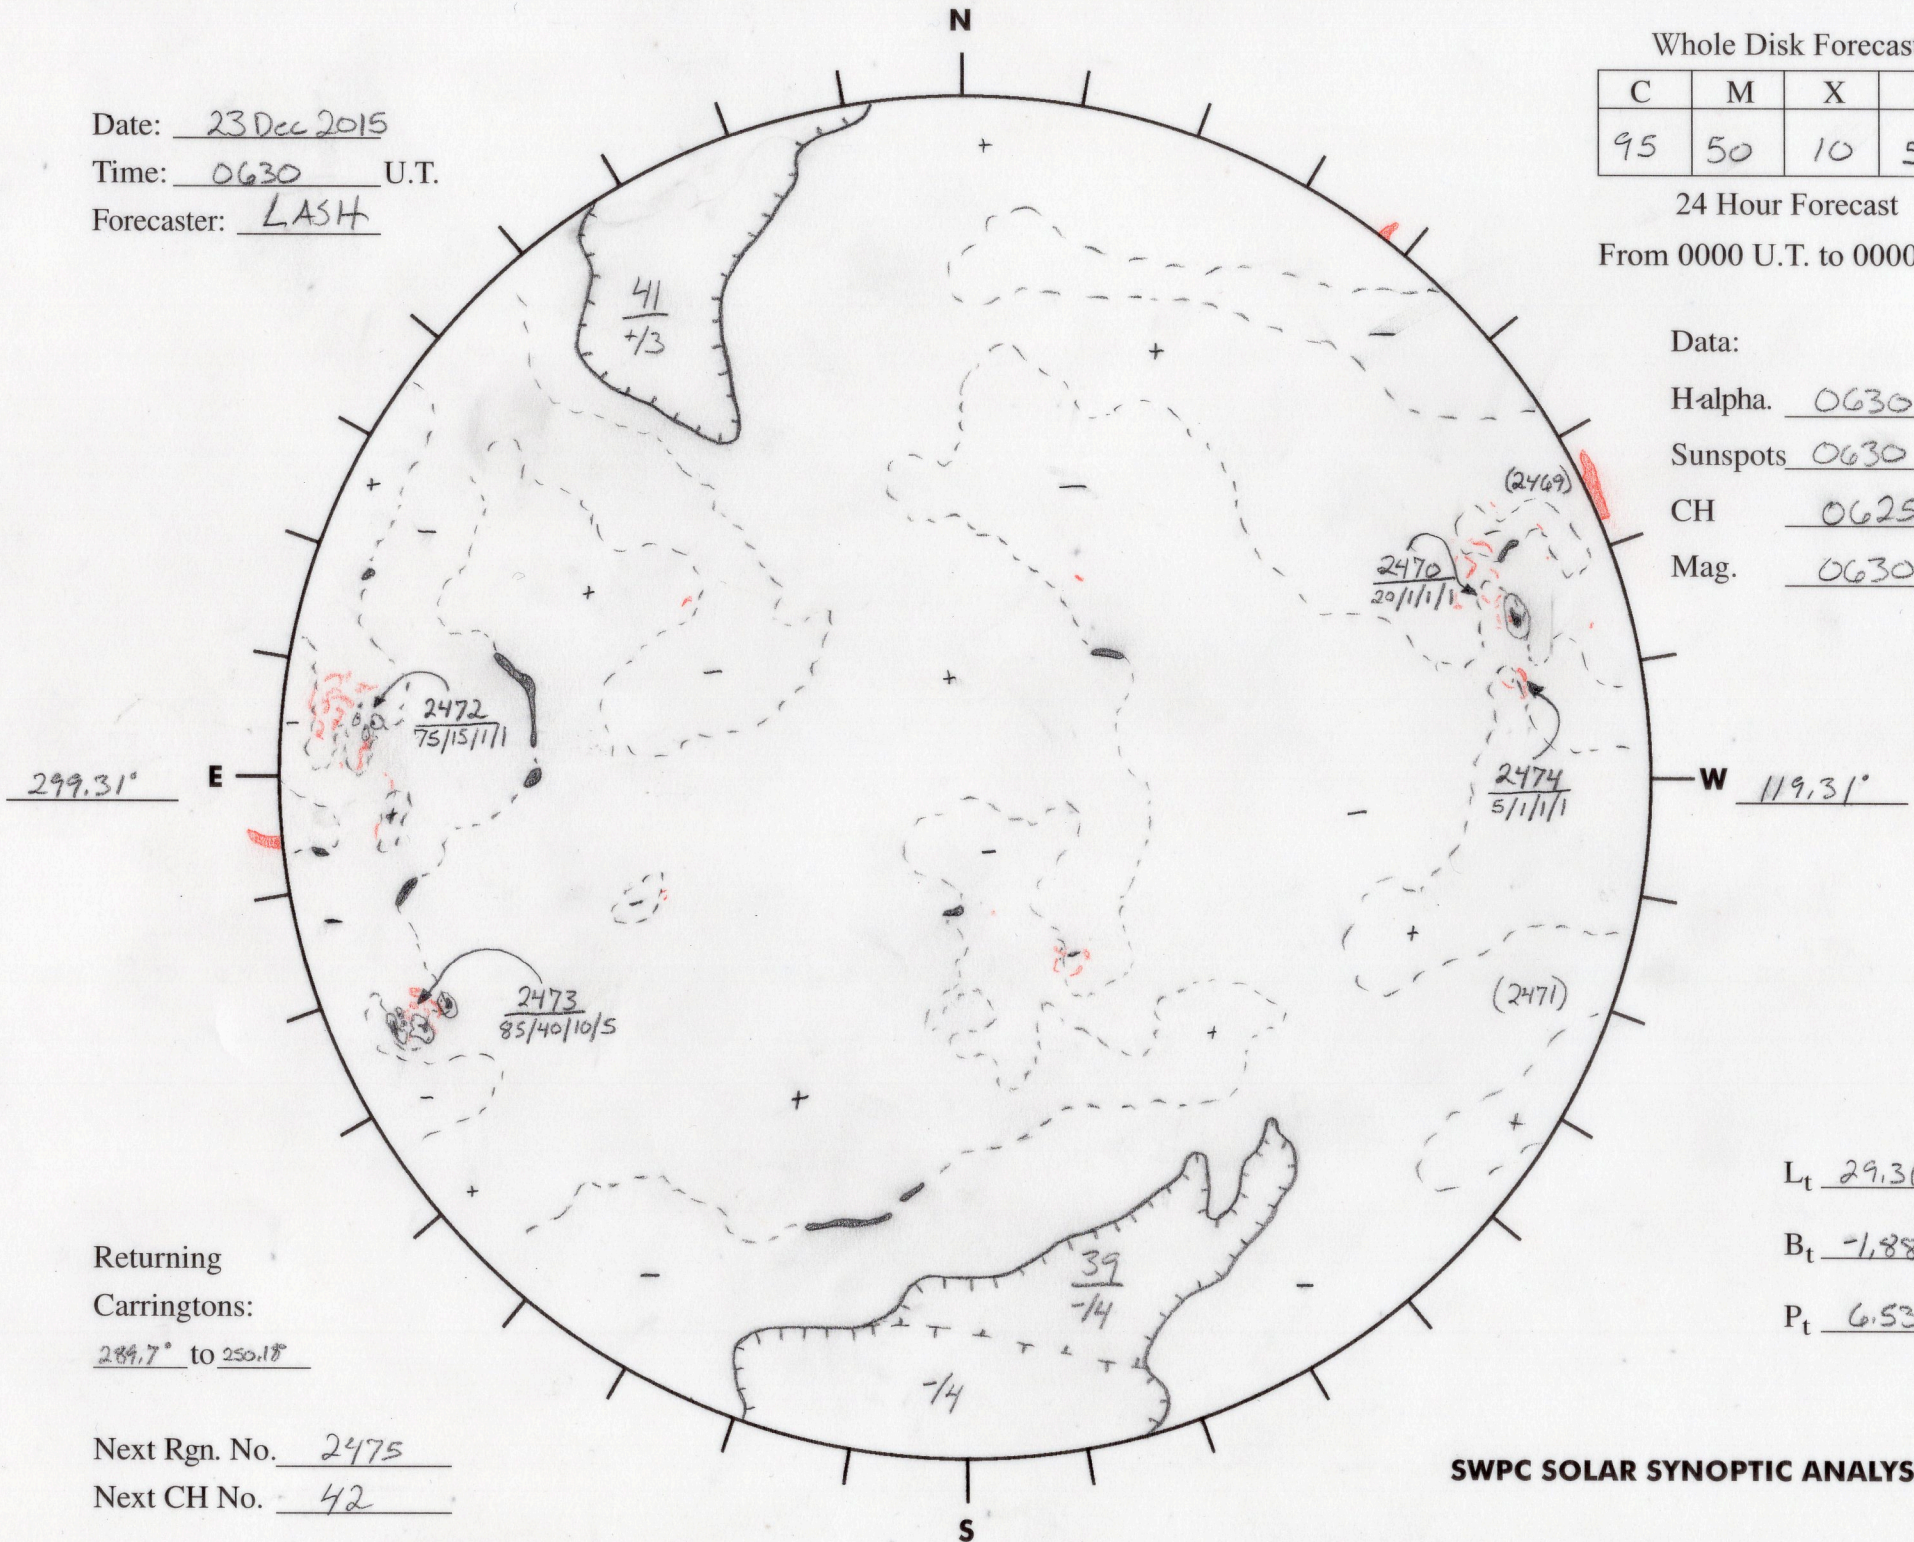

Date: 23 Dec 2015  
 Time: 0630 U.T.  
 Forecaster: LASH

Whole Disk Forecast

C	M	X	P
95	50	10	5

24 Hour Forecast

From 0000 U.T. to 0000 U.T.

Data:

Halpha. 0630 U.T.

Sunspots 0630 U.T.

CH 0625 U.T.

Mag. 0630 U.T.

Returning  
 Carringtons:  
289.7° to 250.18°

Next Rgn. No. 2475  
 Next CH No. 42

$L_t$  29.31°  
 $B_t$  -1.88°  
 $P_t$  6.53°