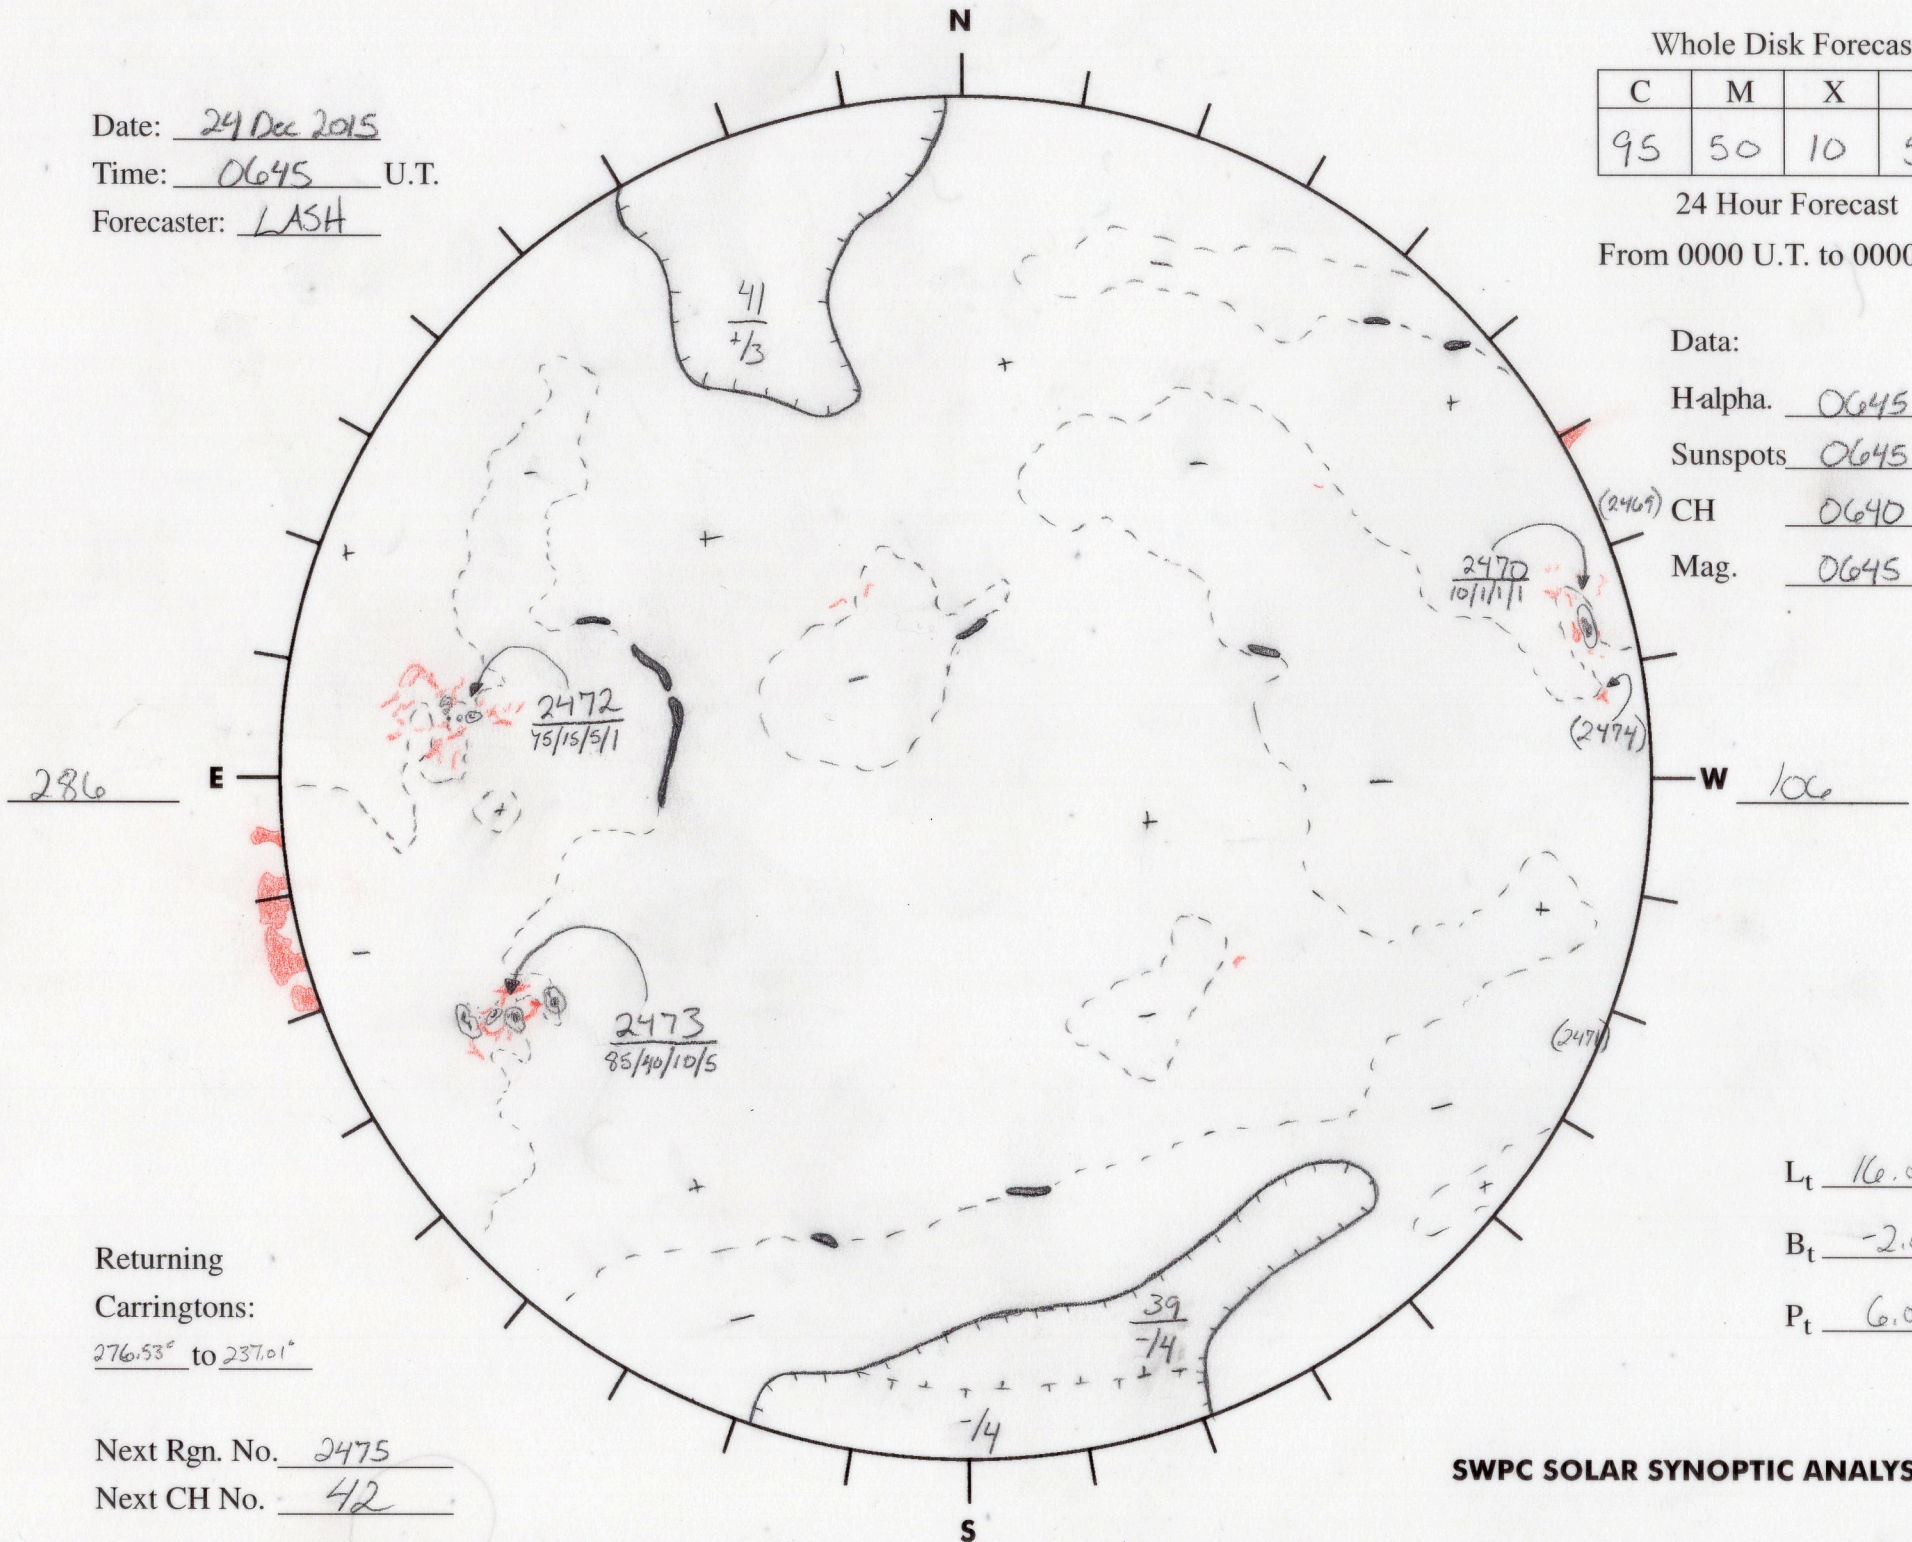

Date: 24 Dec 2015  
 Time: 0645 U.T.  
 Forecaster: LASH

Whole Disk Forecast

C	M	X	P
95	50	10	S

24 Hour Forecast  
 From 0000 U.T. to 0000 U.T.

Data:

Halpha. 0645 U.T.

Sunspots 0645 U.T.

CH 0640 U.T.

Mag. 0645 U.T.

286

106

Returning  
 Carringtons:

276.53° to 237.01°

Next Rgn. No. 2475

Next CH No. 42

$L_t$  16.00°

$B_t$  -2.01°

$P_t$  6.05°