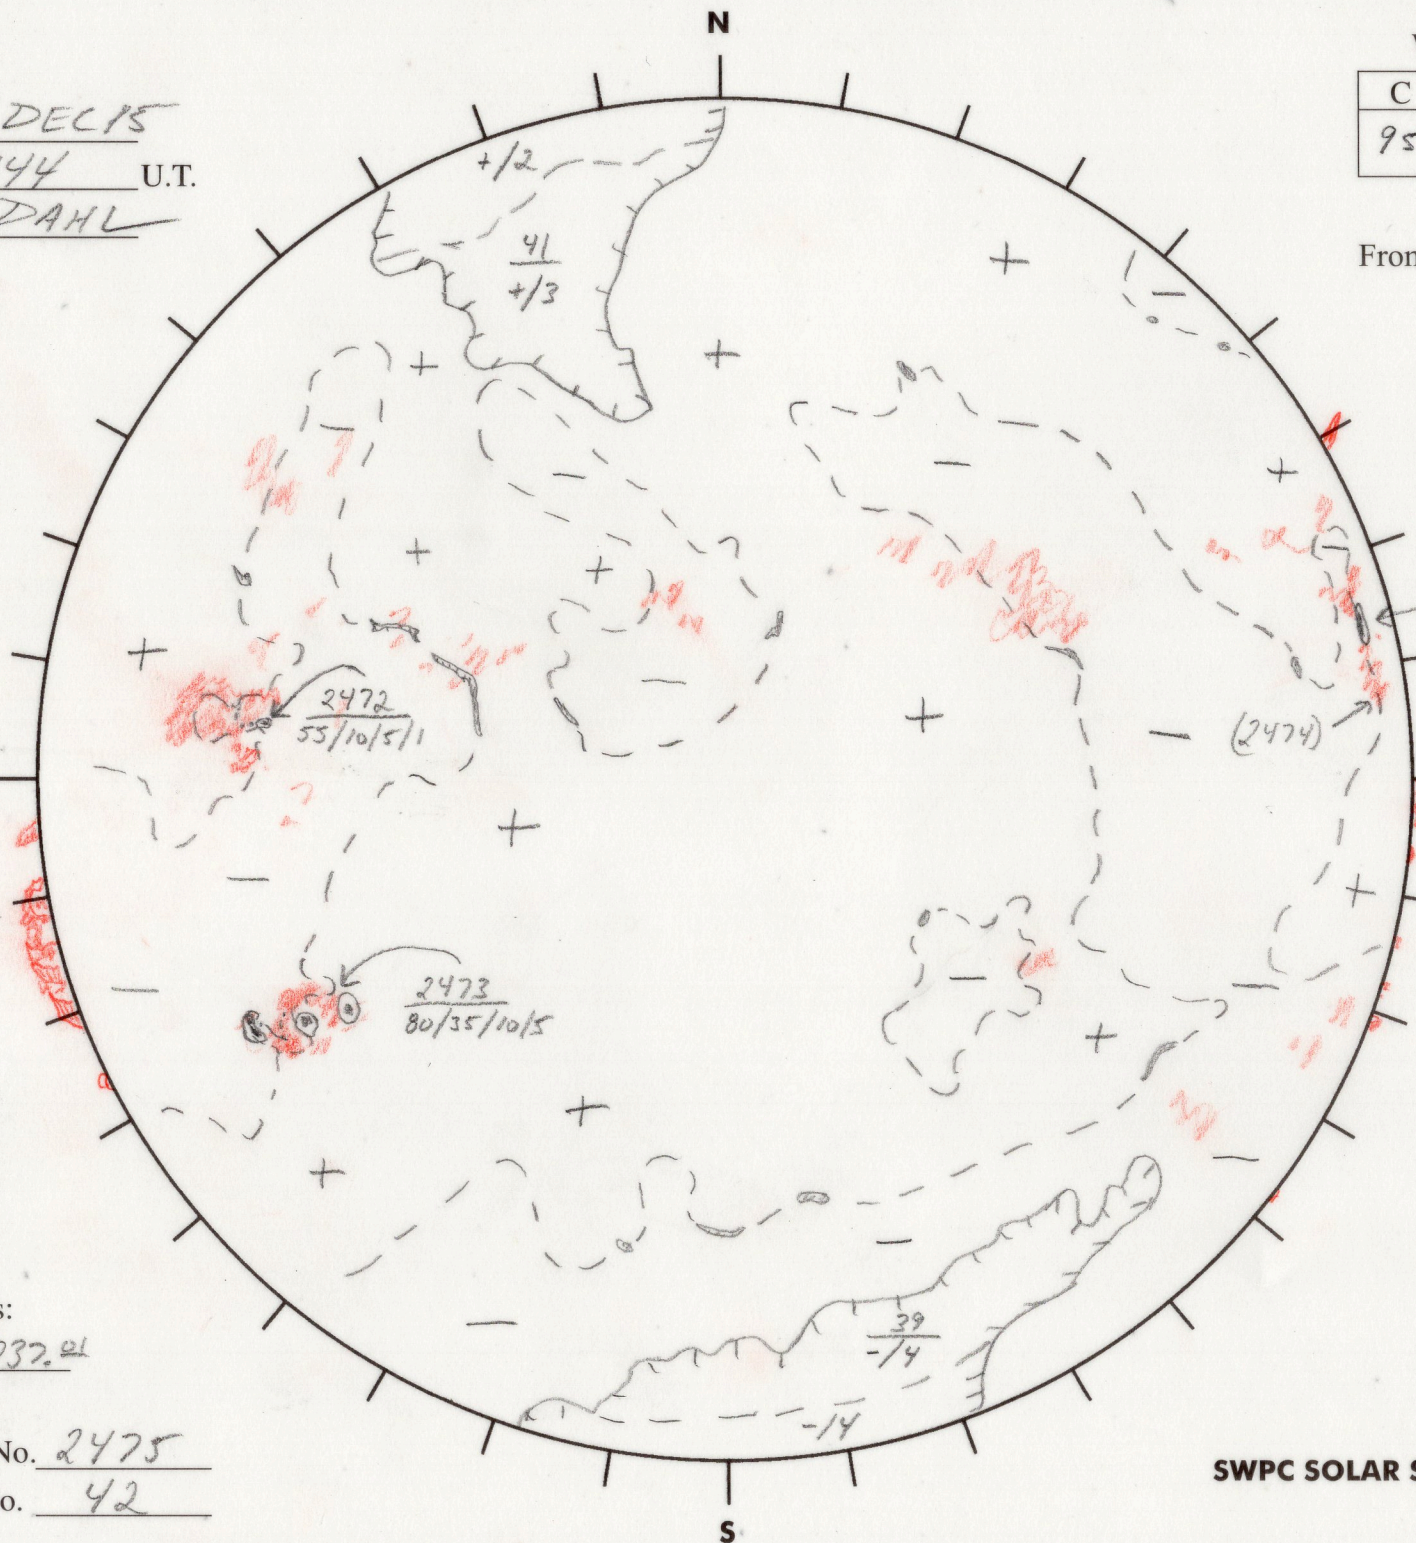

Date: 24 DEC 15
 Time: 1344 U.T.
 Forecaster: DAHL

Whole Disk Forecast

C	M	X	P
95	50	10	5

24 Hour Forecast
 From 0000 U.T. to 0000 U.T.

Data:
 H-alpha. 1344 U.T.
 Sunspots 1315 U.T.
 CH 1325 U.T.
 Mag. 1315 U.T.

282.16

E

W

102.16

Returning
 Carringtons:
276.53 to 237.01

Next Rgn. No. 2475
 Next CH No. 42

L_t 12.16
 B_t -2.05
 P_t 5.21