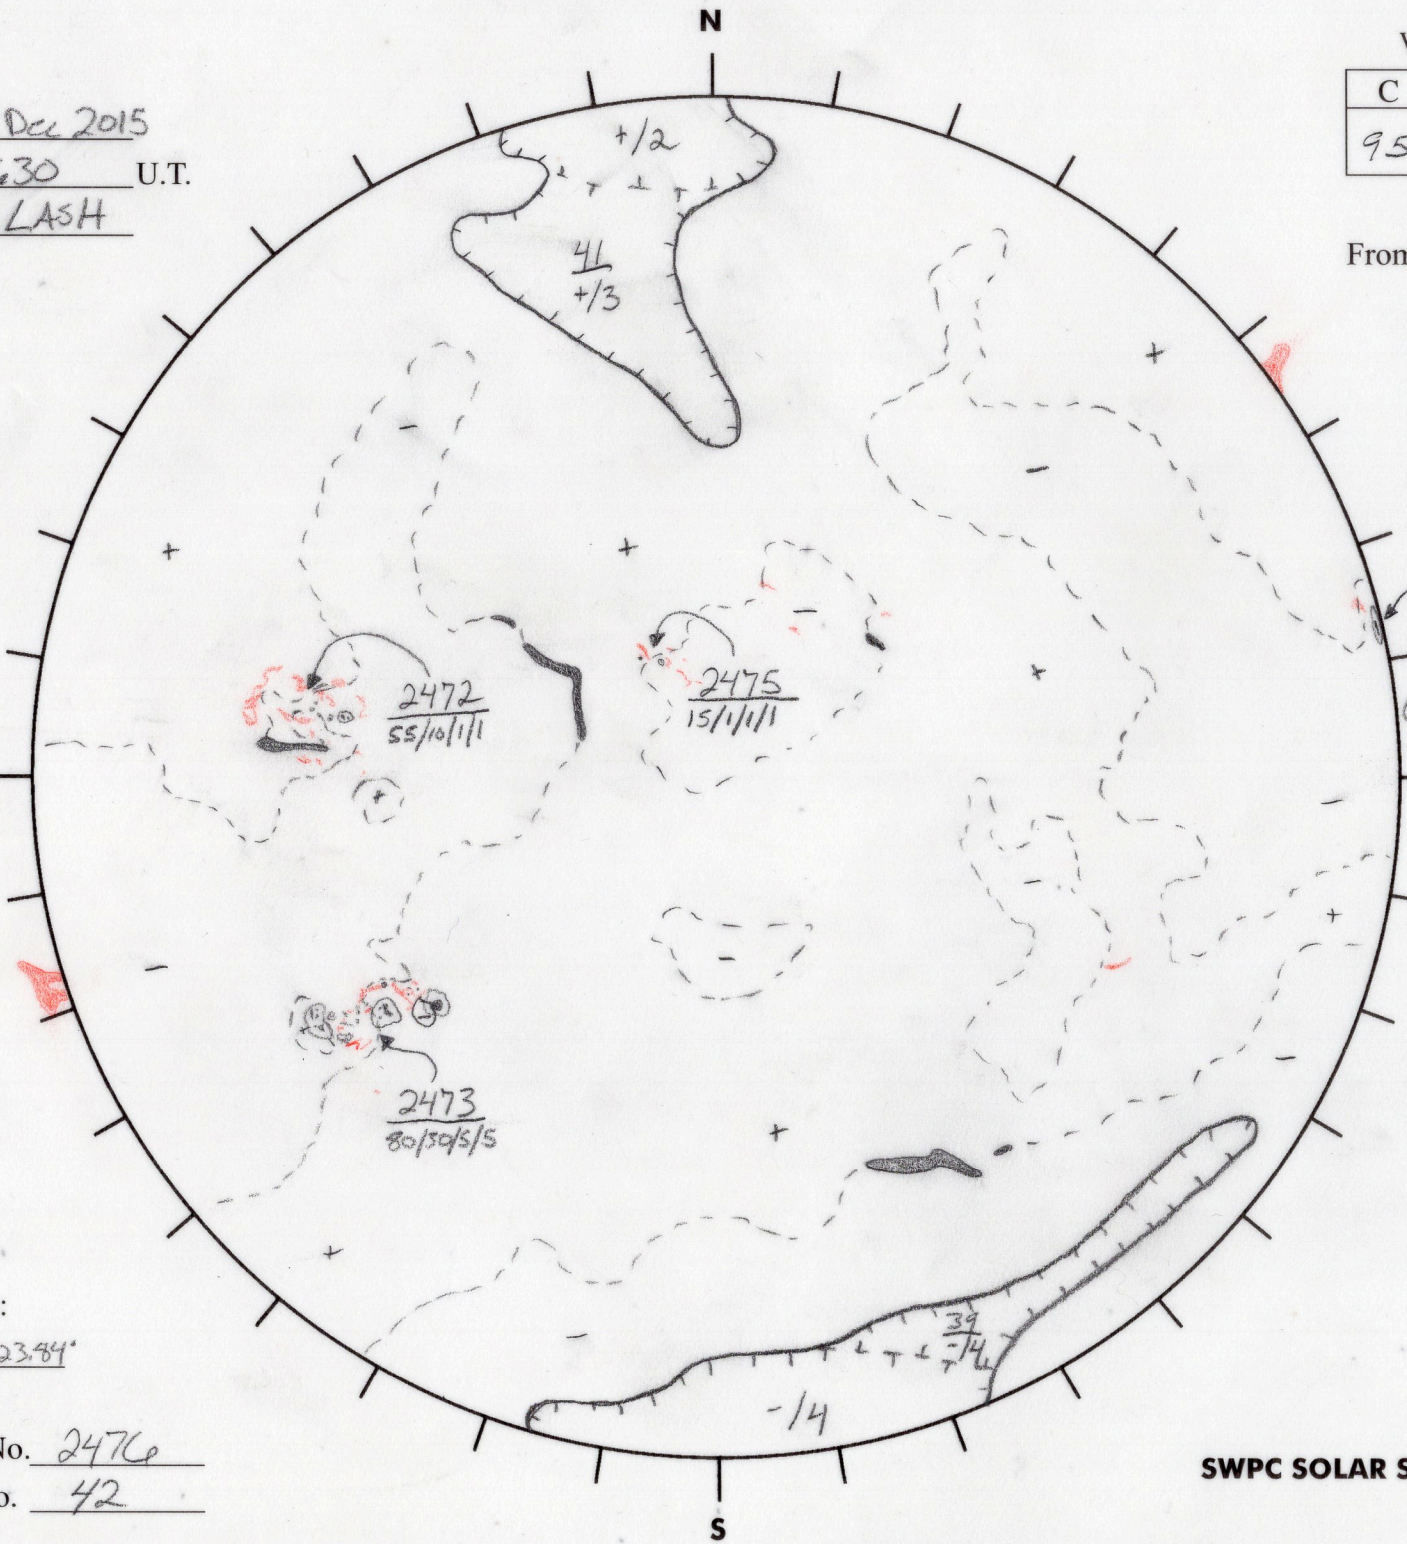

Date: 25 Dec 2015
 Time: 0630 U.T.
 Forecaster: LASH

Whole Disk Forecast

C	M	X	P
95	40	5	5

24 Hour Forecast

From 0000 U.T. to 0000 U.T.

Data:

H-alpha. 0630 U.T.

Sunspots 0630 U.T.

CH 0640 U.T.

Mag. 0630 U.T.

2470
15/1/11

(2474)

W 92.96°

E 272.96°

Returning Carringtons:
26336° to 22384°

Next Rgn. No. 2476
 Next CH No. 42

L_t 2.96°

B_t -2.13°

P_t 5.58°