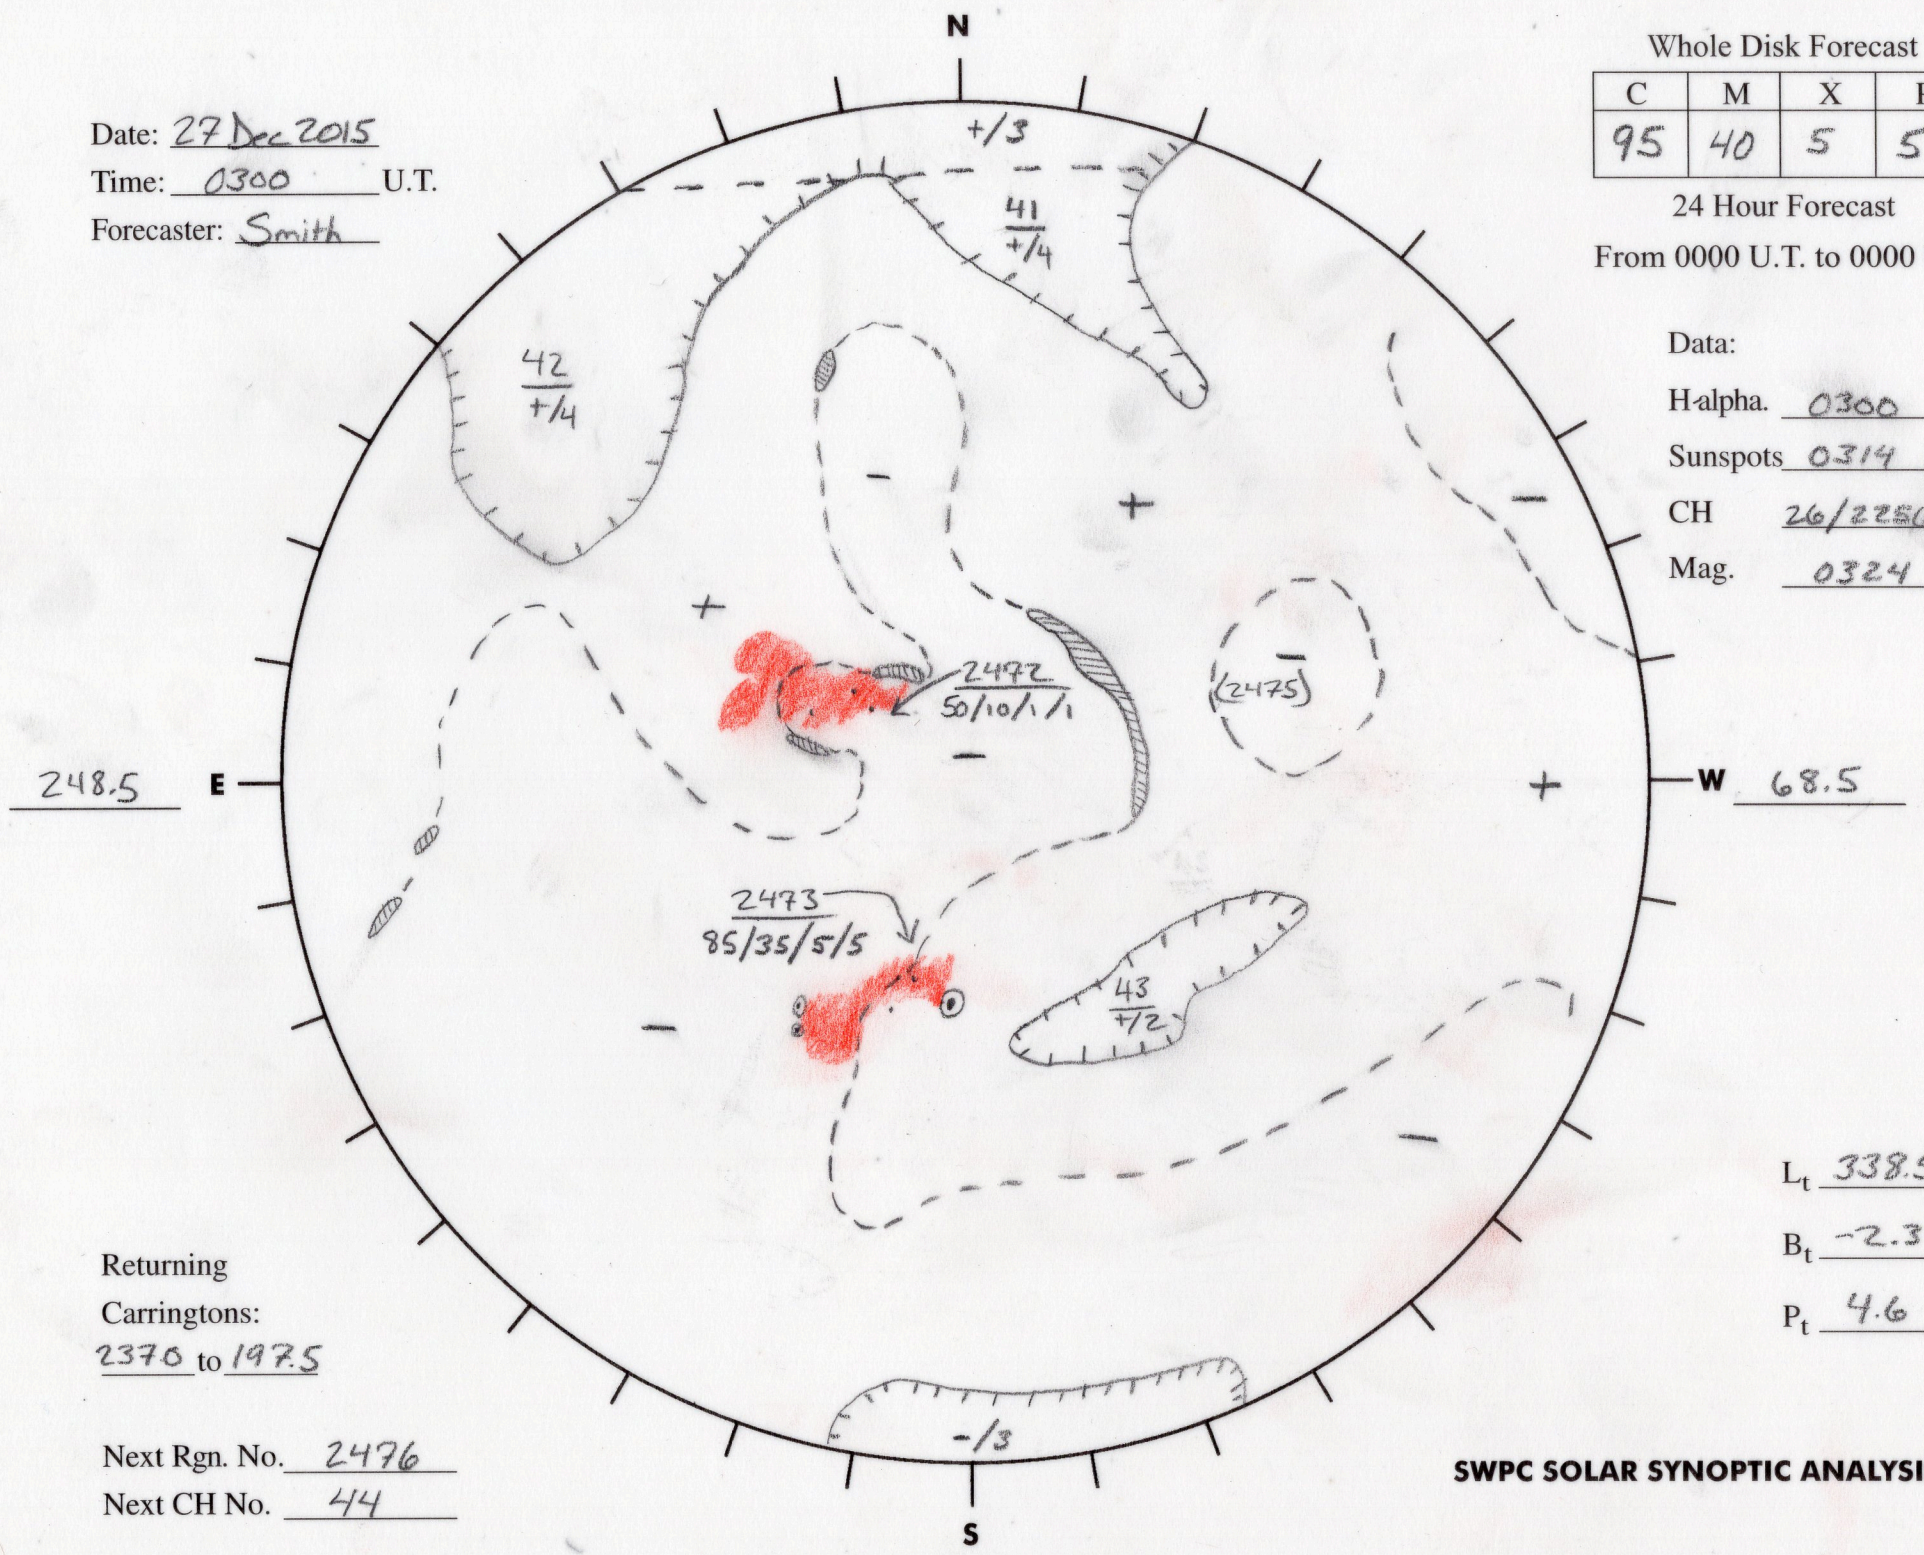

Date: 27 Dec 2015
 Time: 0300 U.T.
 Forecaster: Smith

Whole Disk Forecast

C	M	X	P
95	40	5	5

24 Hour Forecast
 From 0000 U.T. to 0000 U.T.

Data:
 H-alpha. 0300 U.T.
 Sunspots 0314 U.T.
 CH 26/2256 U.T.
 Mag. 0324 U.T.

248.5 E

W 68.5

Returning
 Carringtons:
2370 to 1975

Next Rgn. No. 2476
 Next CH No. 44

L_t 338.5
 B_t -2.3
 P_t 4.6