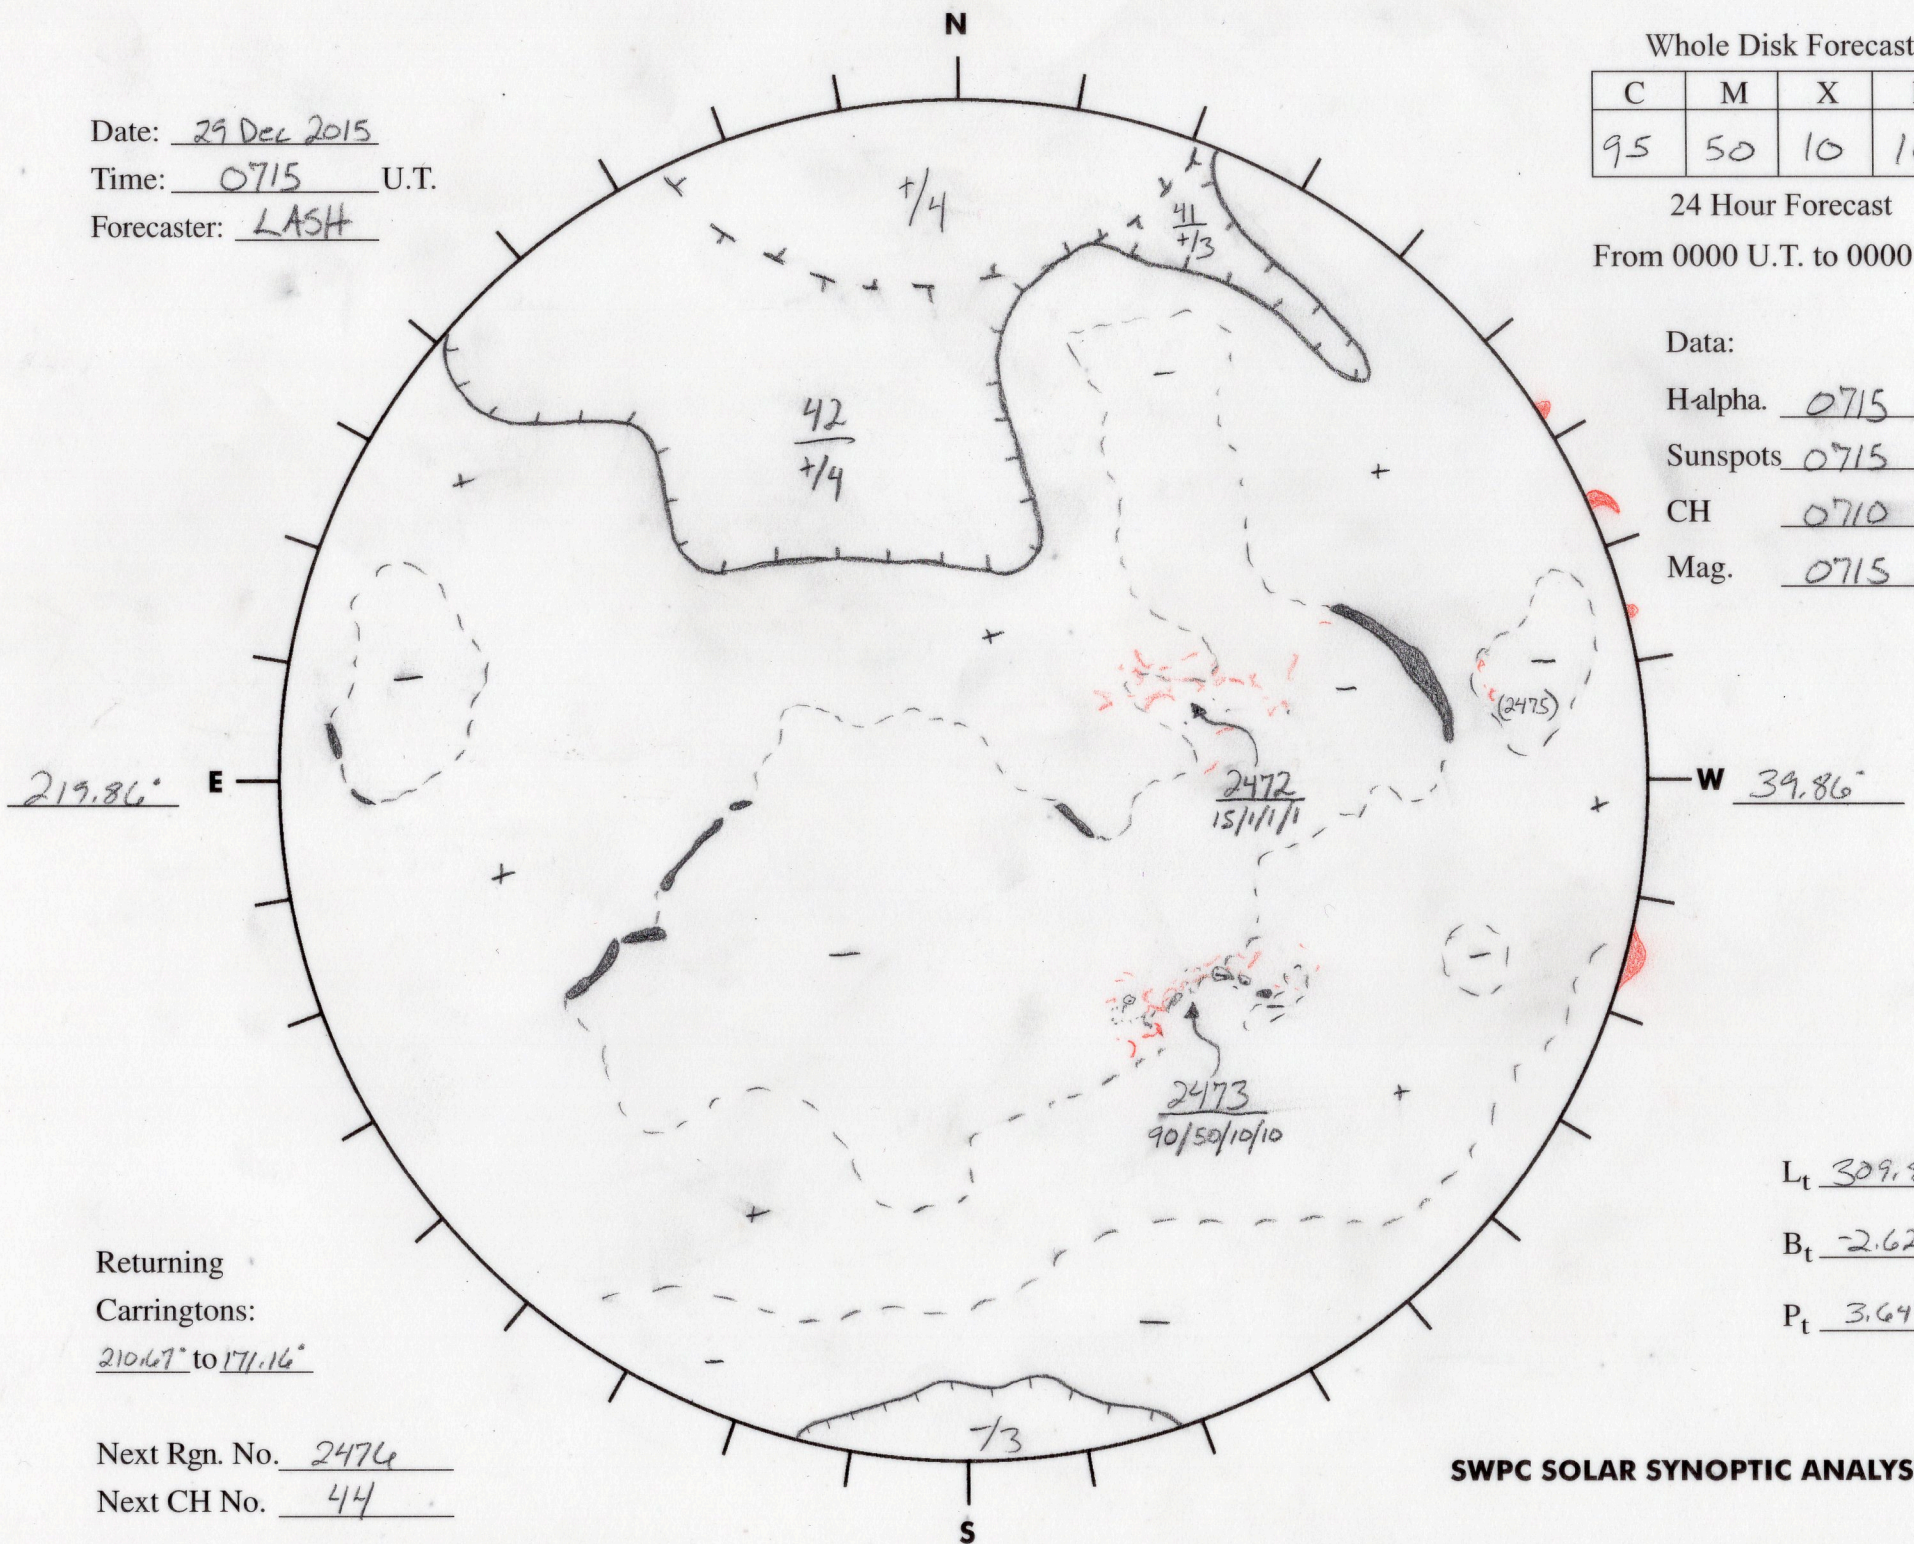

Date: 29 Dec 2015
 Time: 0715 U.T.
 Forecaster: LASH

Whole Disk Forecast

| C | M | X | P |
|----|----|----|----|
| 95 | 50 | 10 | 10 |

24 Hour Forecast

From 0000 U.T. to 0000 U.T.

Data:

H-alpha. 0715 U.T.

Sunspots 0715 U.T.

CH 0710 U.T.

Mag. 0715 U.T.

Returning
 Carringtons:
210.67° to 171.16°

Next Rgn. No. 2476
 Next CH No. 44

L_t 309.86°

B_t -2.62°

P_t 3.64°