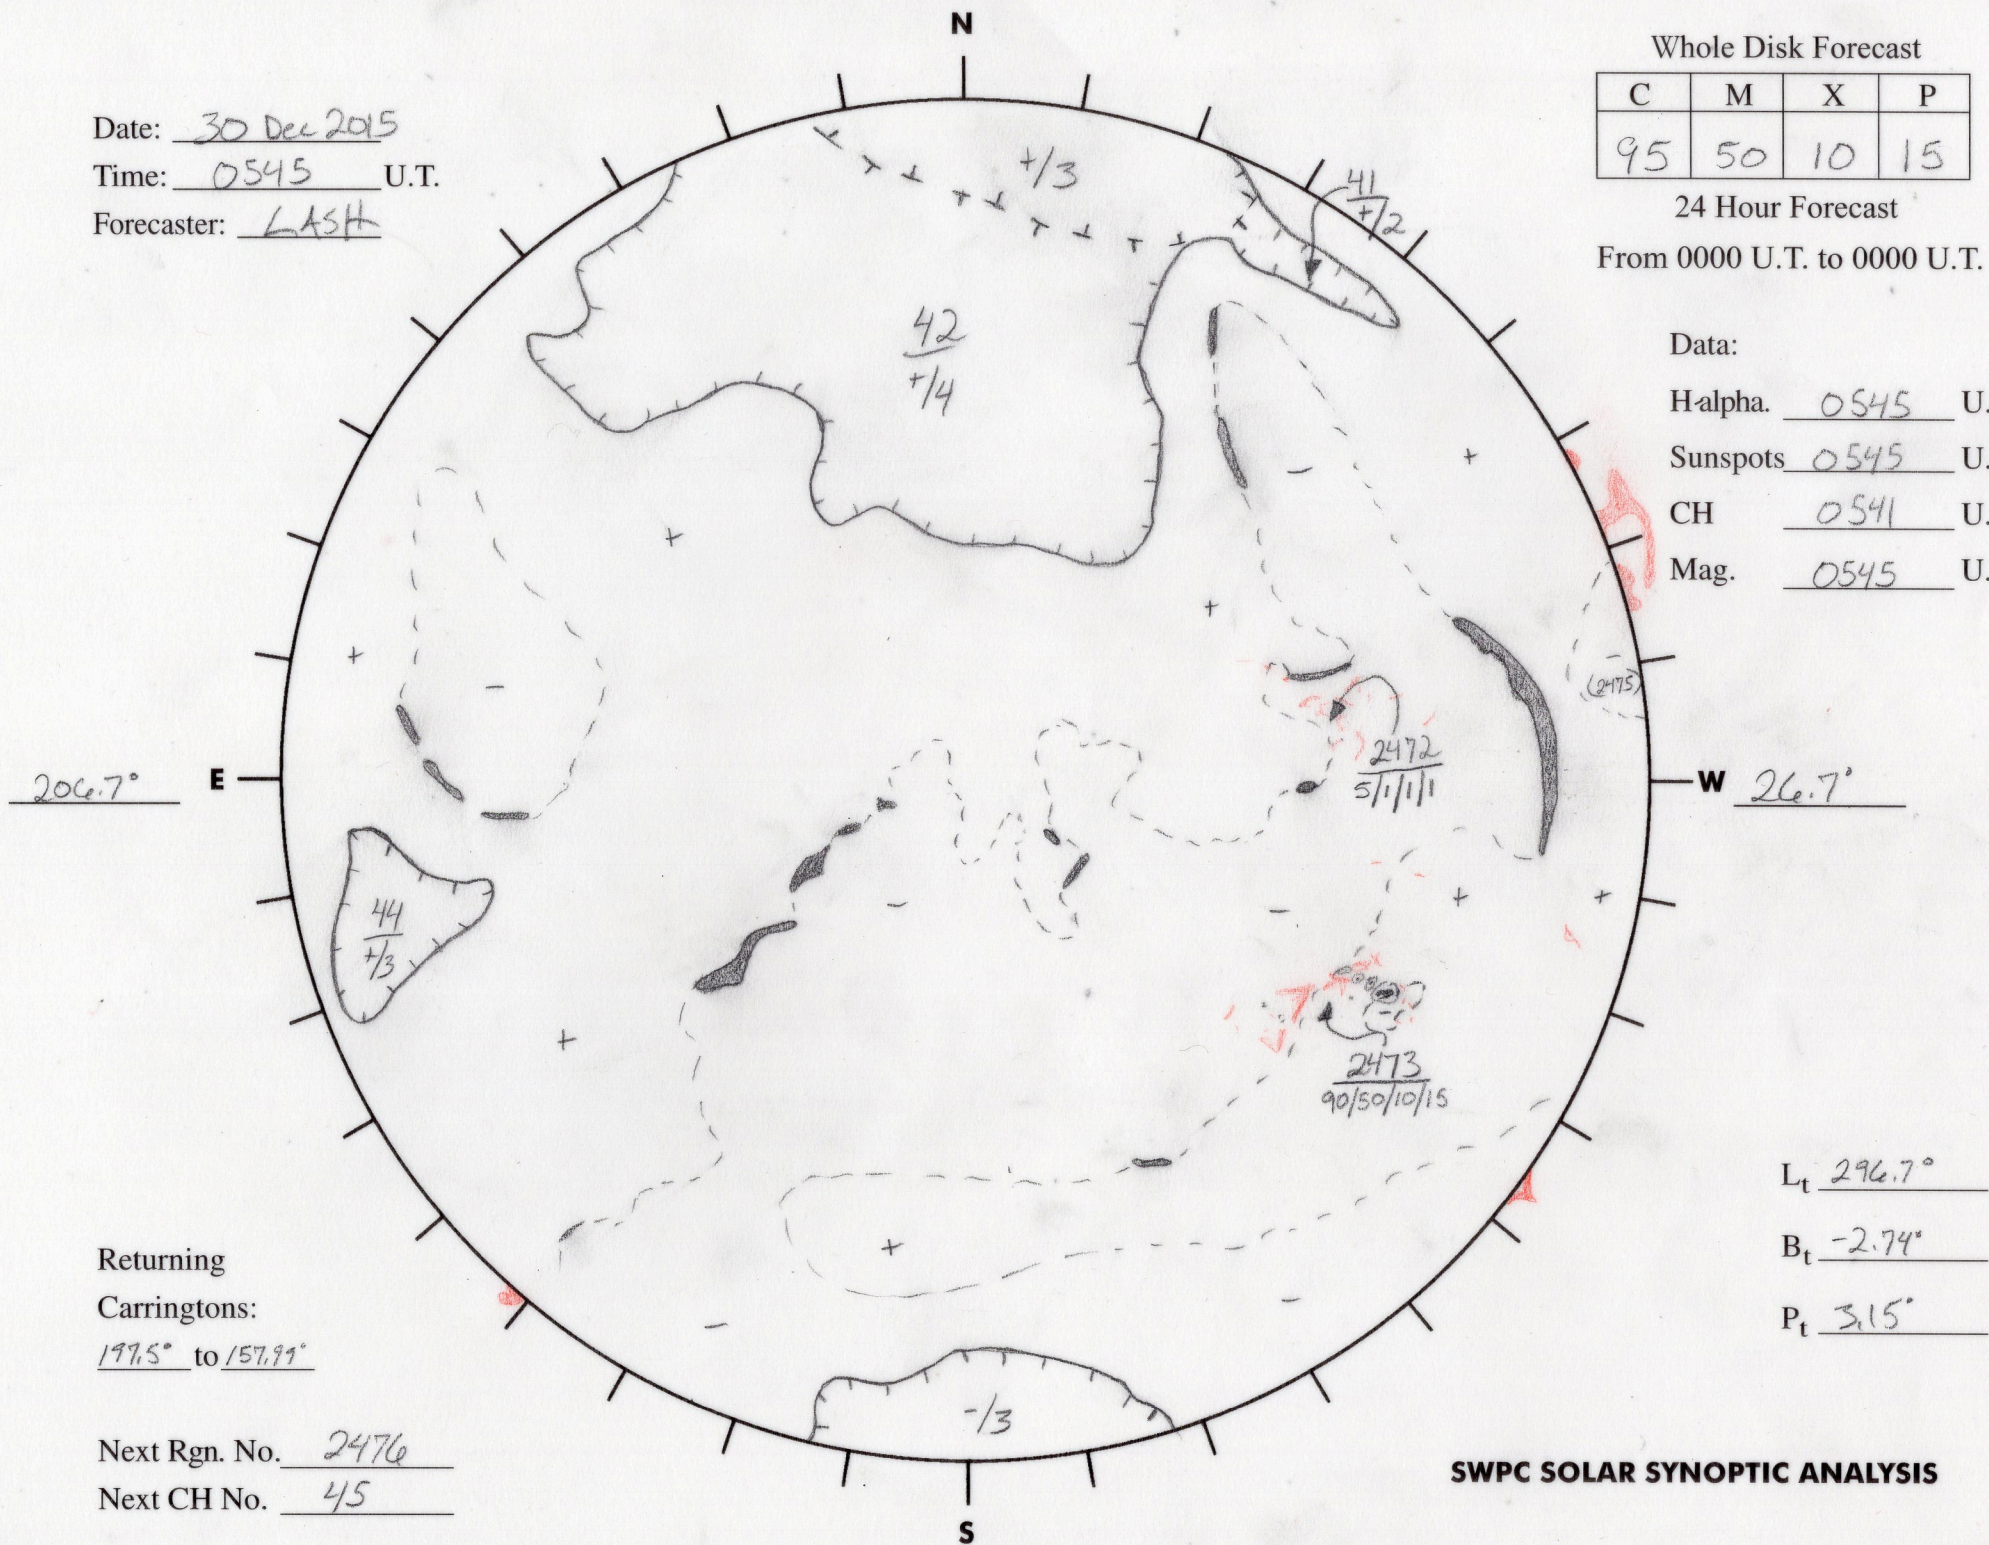

Date: 30 Dec 2015
 Time: 0545 U.T.
 Forecaster: LASH

Whole Disk Forecast

C	M	X	P
95	50	10	15

24 Hour Forecast
 From 0000 U.T. to 0000 U.T.

Data:
 Halpha. 0545 U.T.
 Sunspots 0545 U.T.
 CH 0541 U.T.
 Mag. 0545 U.T.

Returning
 Carringtons:
199.5° to 157.99°

Next Rgn. No. 2476
 Next CH No. 45

L_t 296.7°
 B_t -2.74°
 P_t 3.15°