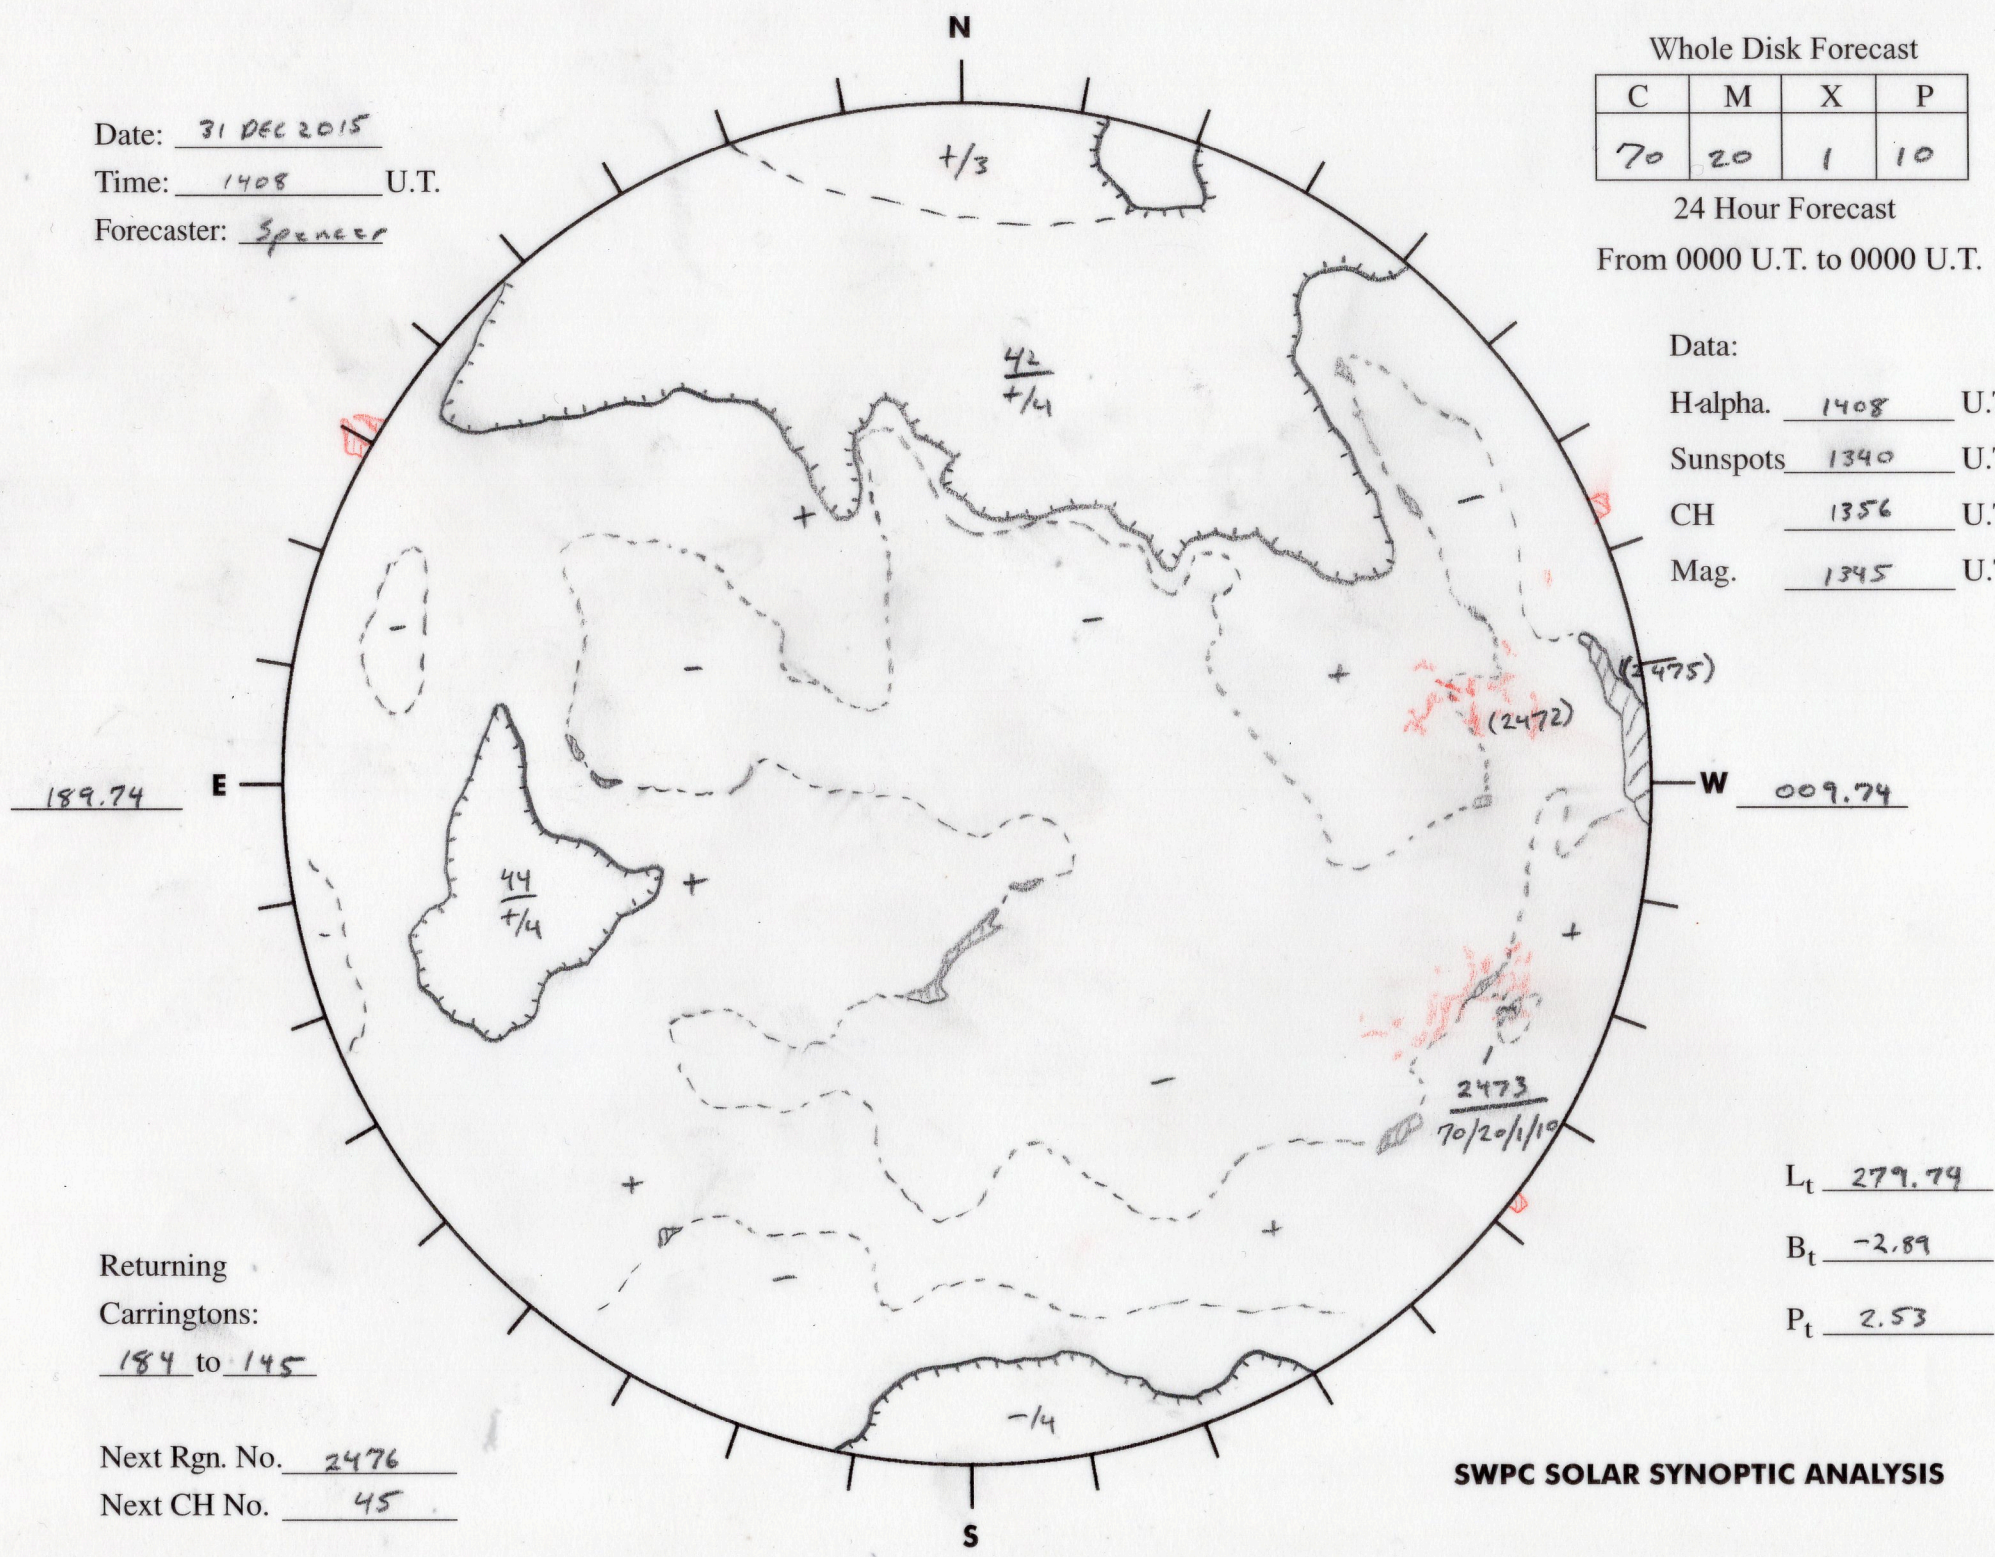

Date: 31 DEC 2015
 Time: 1408 U.T.
 Forecaster: SPENCER

Whole Disk Forecast

C	M	X	P
70	20	1	10

24 Hour Forecast
 From 0000 U.T. to 0000 U.T.

Data:
 H-alpha. 1408 U.T.
 Sunspots 1340 U.T.
 CH 1356 U.T.
 Mag. 1345 U.T.

Returning Carringtons:
184 to 145

Next Rgn. No. 2476
 Next CH No. 45

L_t 279.74
 B_t -2.89
 P_t 2.53