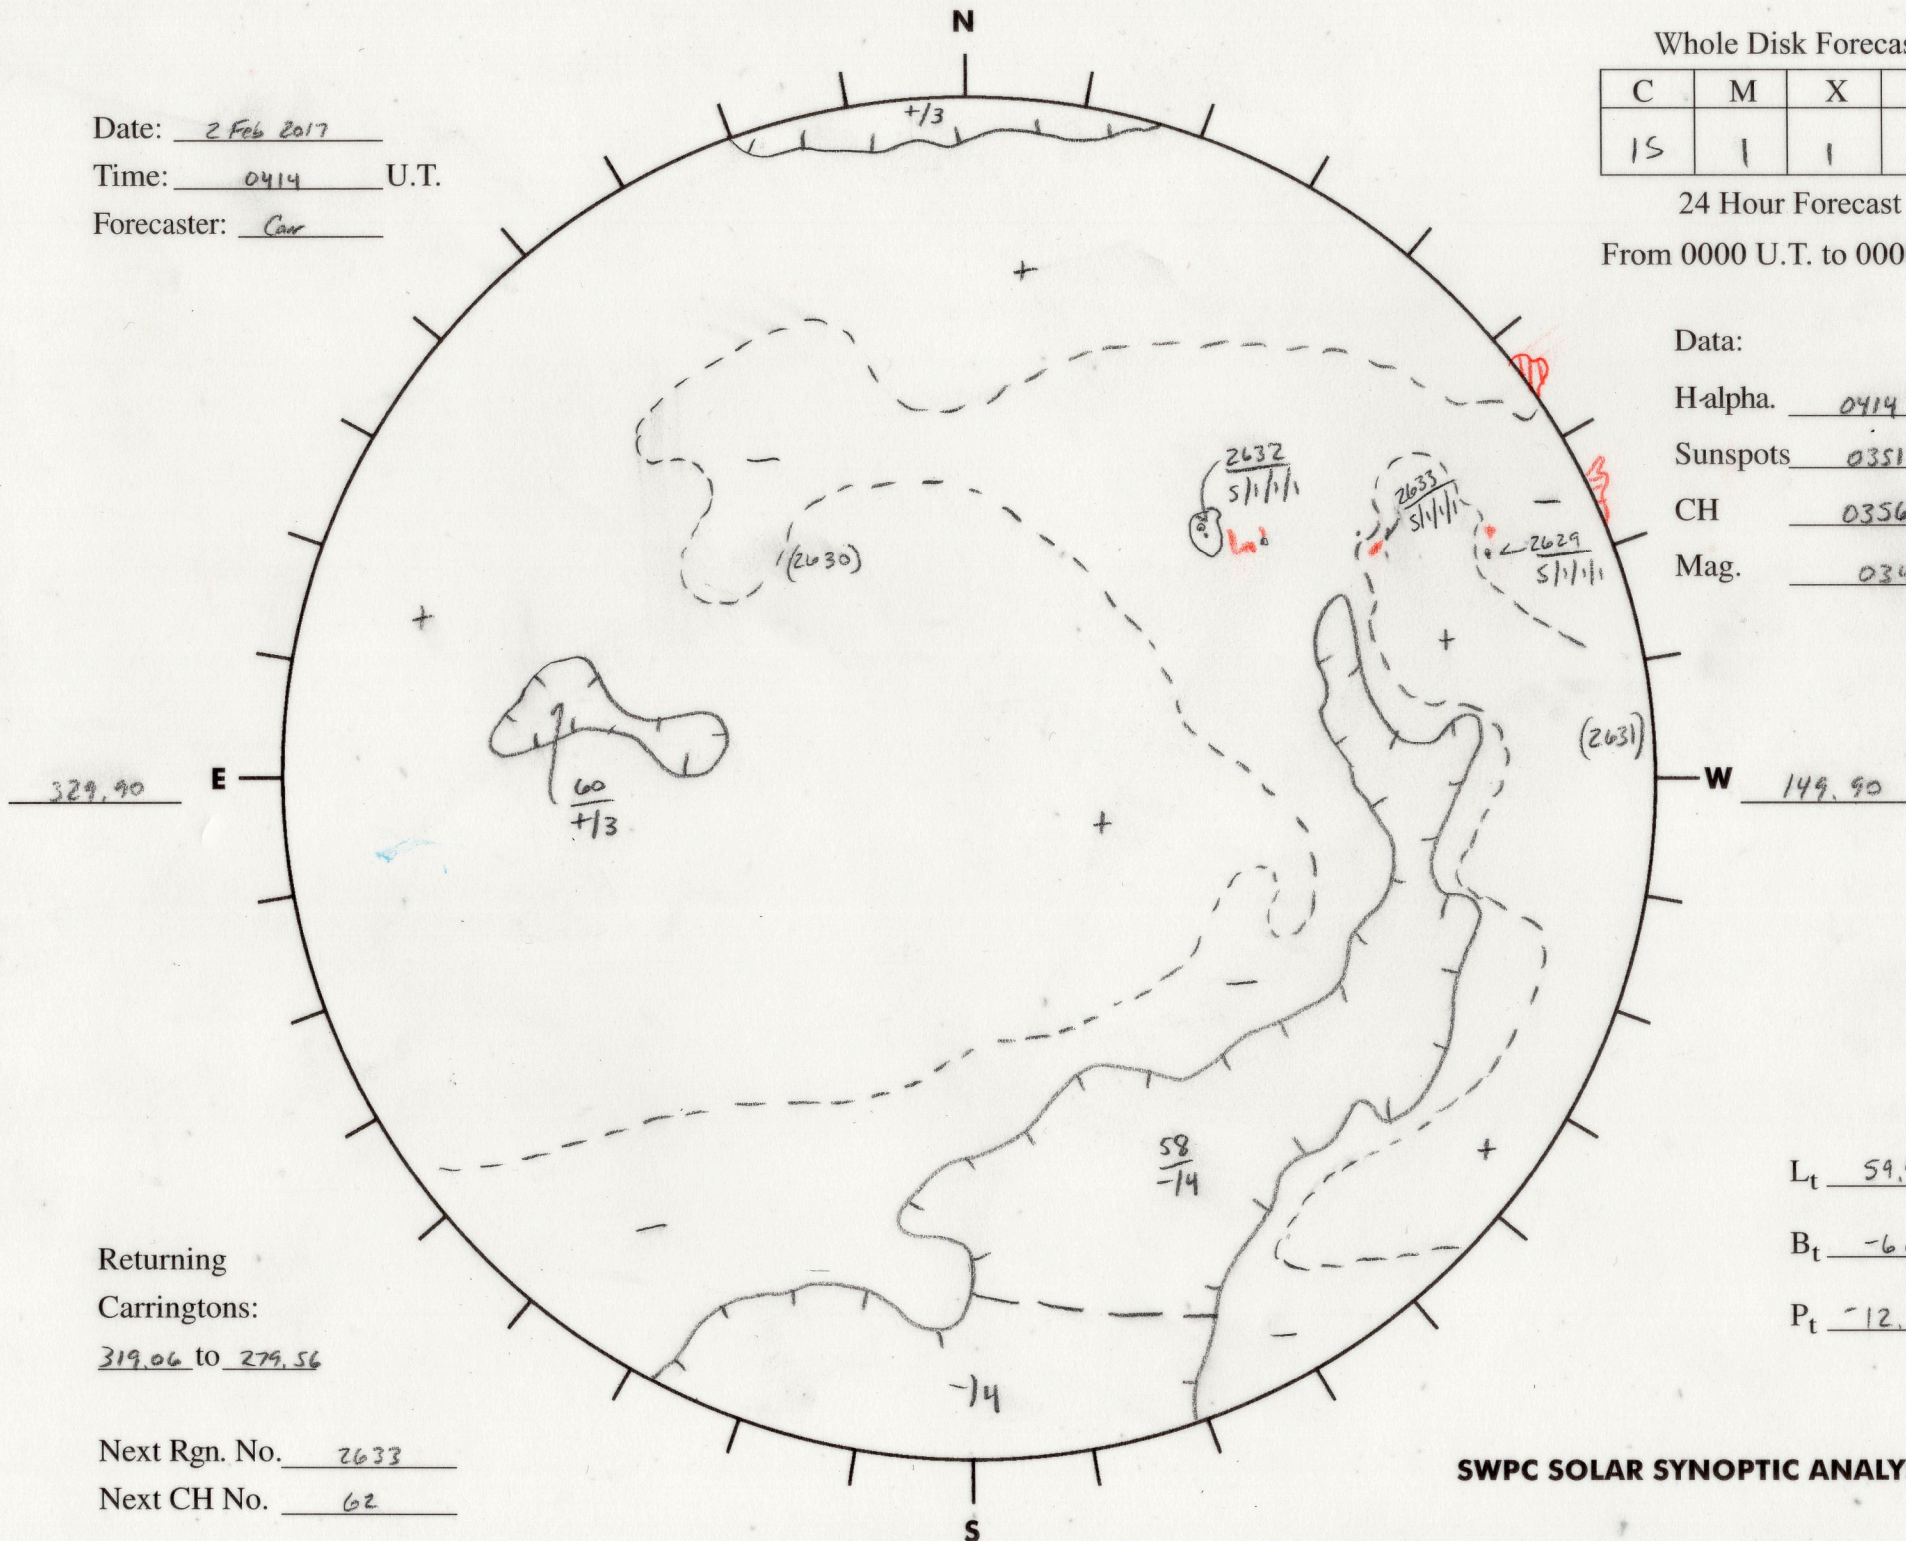

Date: 2 Feb 2017

Time: 0414 U.T.

Forecaster: Car

Whole Disk Forecast

C	M	X	P
15	1	1	1

24 Hour Forecast

From 0000 U.T. to 0000 U.T.

Data:

H-alpha. 0414 U.T.

Sunspots 0351 U.T.

CH 0356 U.T.

Mag. 0345 U.T.

Returning Carringtons:
319.06 to 279.56

Next Rgn. No. 2633

Next CH No. 62

L_t 59.90

B_t -6.11

P_t -12.71