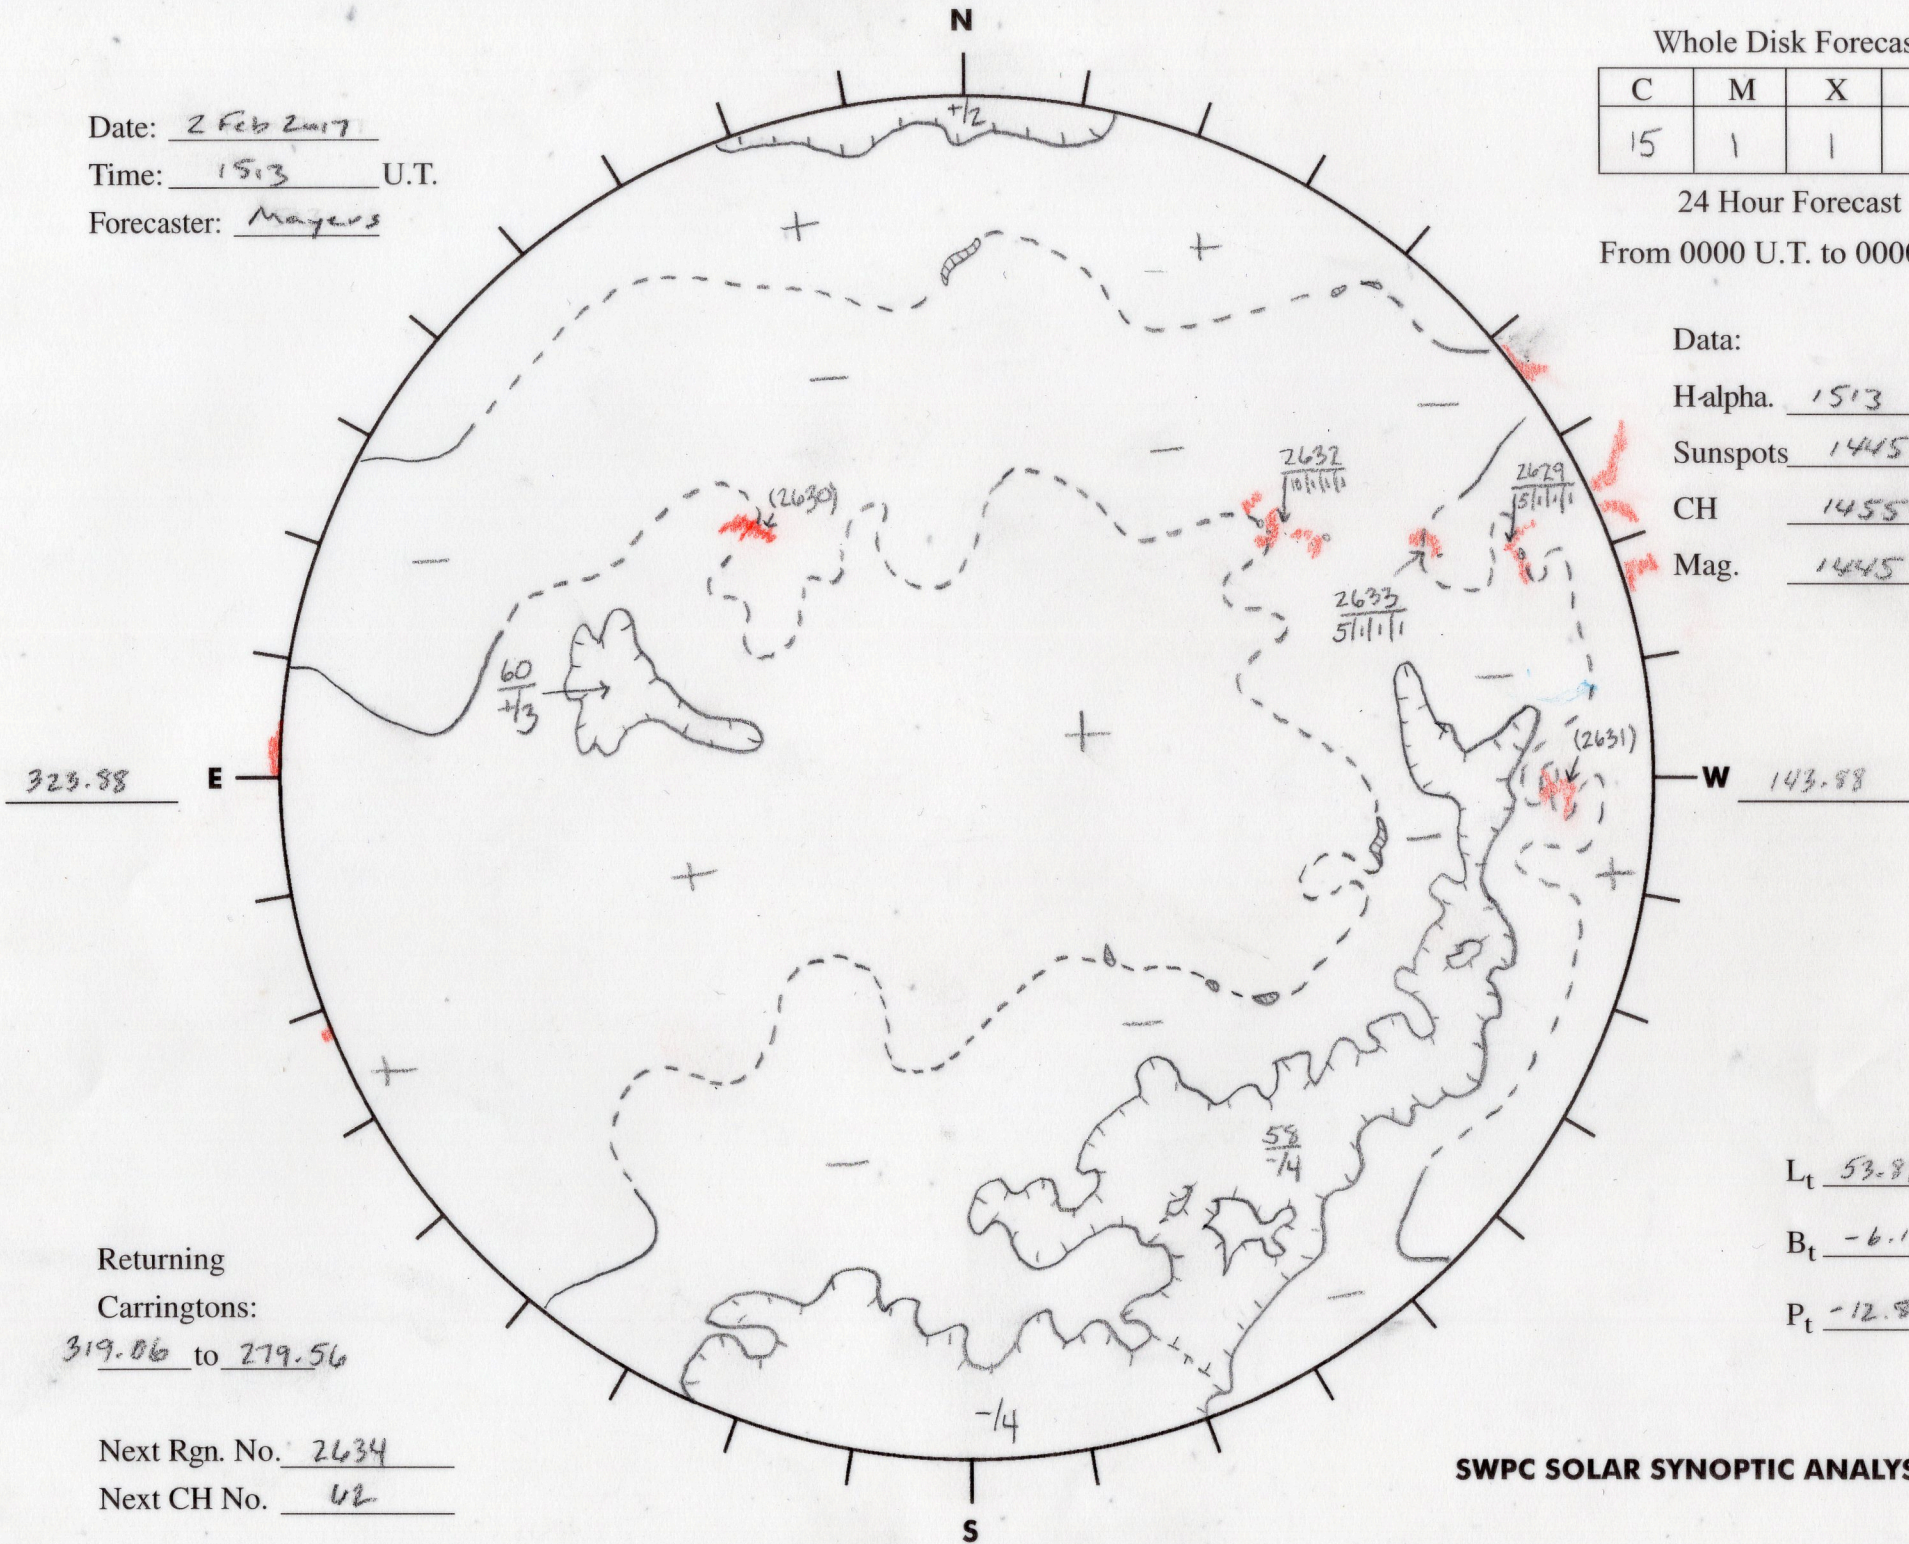

Date: 2 Feb 2017
 Time: 15:3 U.T.
 Forecaster: Mayers

Whole Disk Forecast

C	M	X	P
15	1	1	1

24 Hour Forecast
 From 0000 U.T. to 0000 U.T.

Data:
 H-alpha. 1513 U.T.
 Sunspots 1445 U.T.
 CH 1455 U.T.
 Mag. 1445 U.T.

323.88 E

W 143.88

Returning
 Carringtons:
319.06 to 279.56

Next Rgn. No. 2634
 Next CH No. 62

L_t 53.88
 B_t -6.14
 P_t -12.89