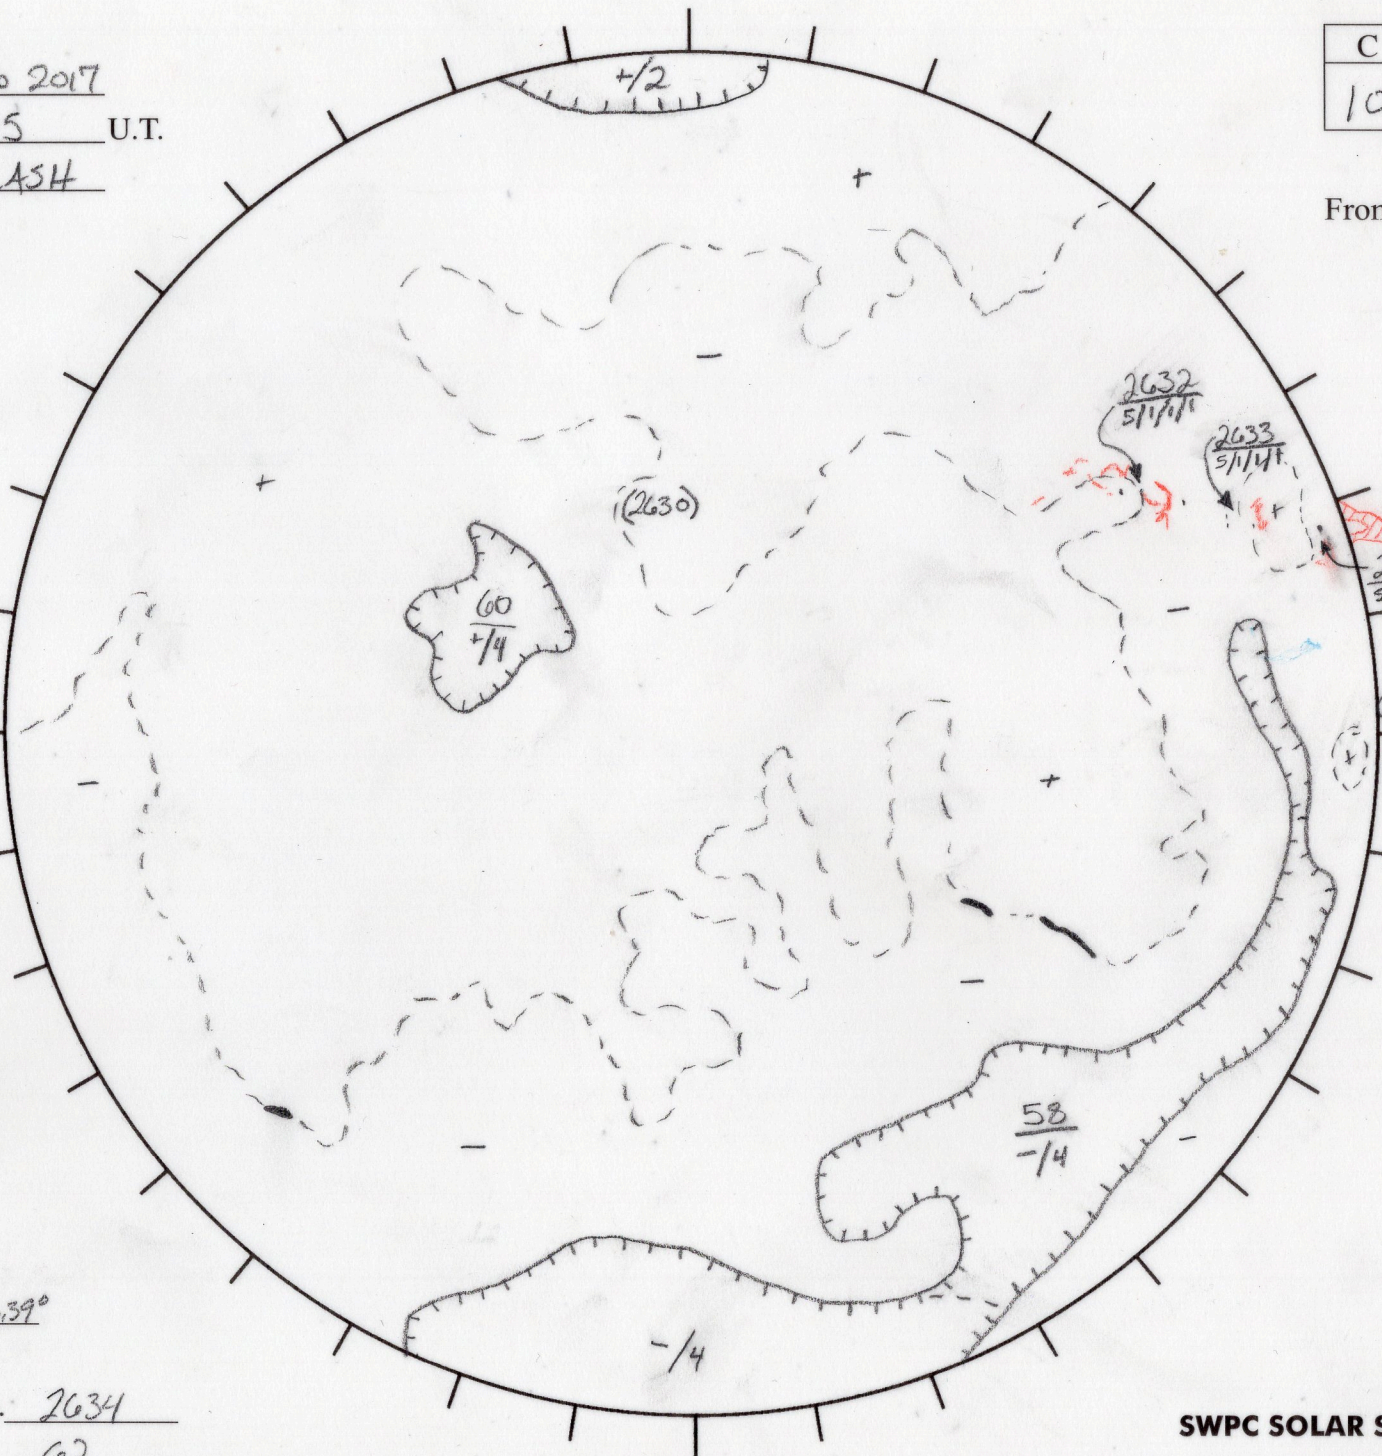

Date: 03 Feb 2017
 Time: 1615 U.T.
 Forecaster: LASH

Whole Disk Forecast

C	M	X	P
10	1	1	1

24 Hour Forecast
 From 0000 U.T. to 0000 U.T.

Data:
 H-alpha. 1615 U.T.
 Sunspots 1615 U.T.
 CH 1611 U.T.
 Mag. 1615 U.T.

310.14° E 130.14° W

Returning
 Carringtons:
305.89° to 266.39°

L_t 40.14°
 B_t 6.21
 P_t -13.3

Next Rgn. No. 2634
 Next CH No. 62