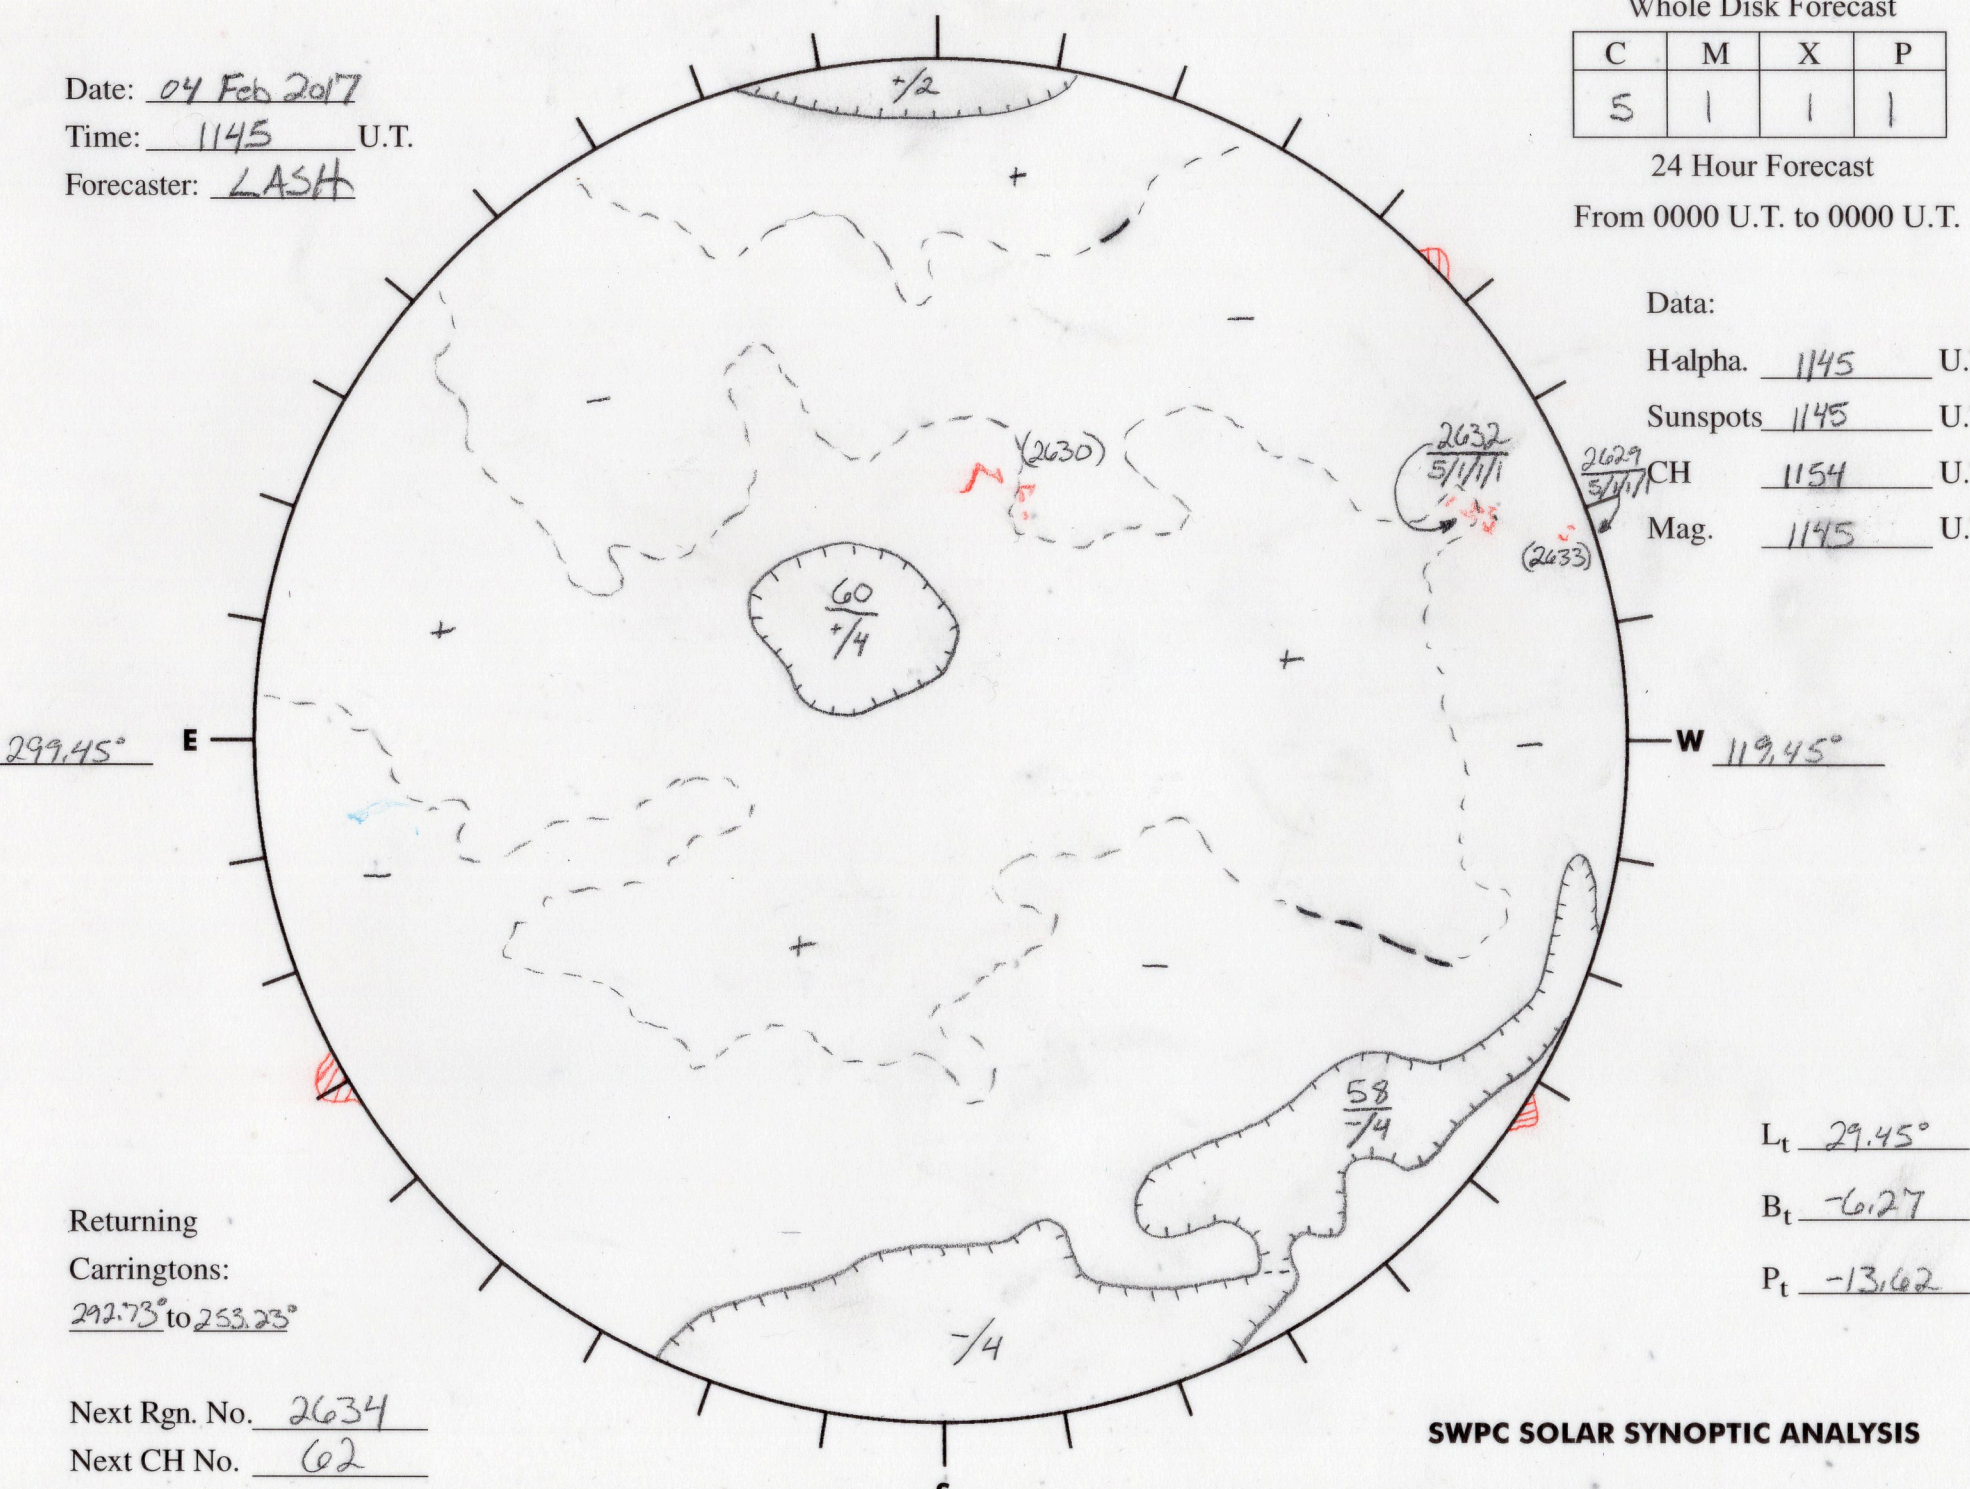

Date: 04 Feb 2017
 Time: 1145 U.T.
 Forecaster: LASH

Whole Disk Forecast

C	M	X	P
S	1	1	1

24 Hour Forecast
 From 0000 U.T. to 0000 U.T.

Data:

H-alpha. 1145 U.T.

Sunspots 1145 U.T.

CH 1154 U.T.

Mag. 1145 U.T.

299.45° E

W 119.45°

Returning Carringtons:
292.73° to 253.23°

L_t 29.45°

B_t -6.27

P_t -13.62

Next Rgn. No. 2634
 Next CH No. 62