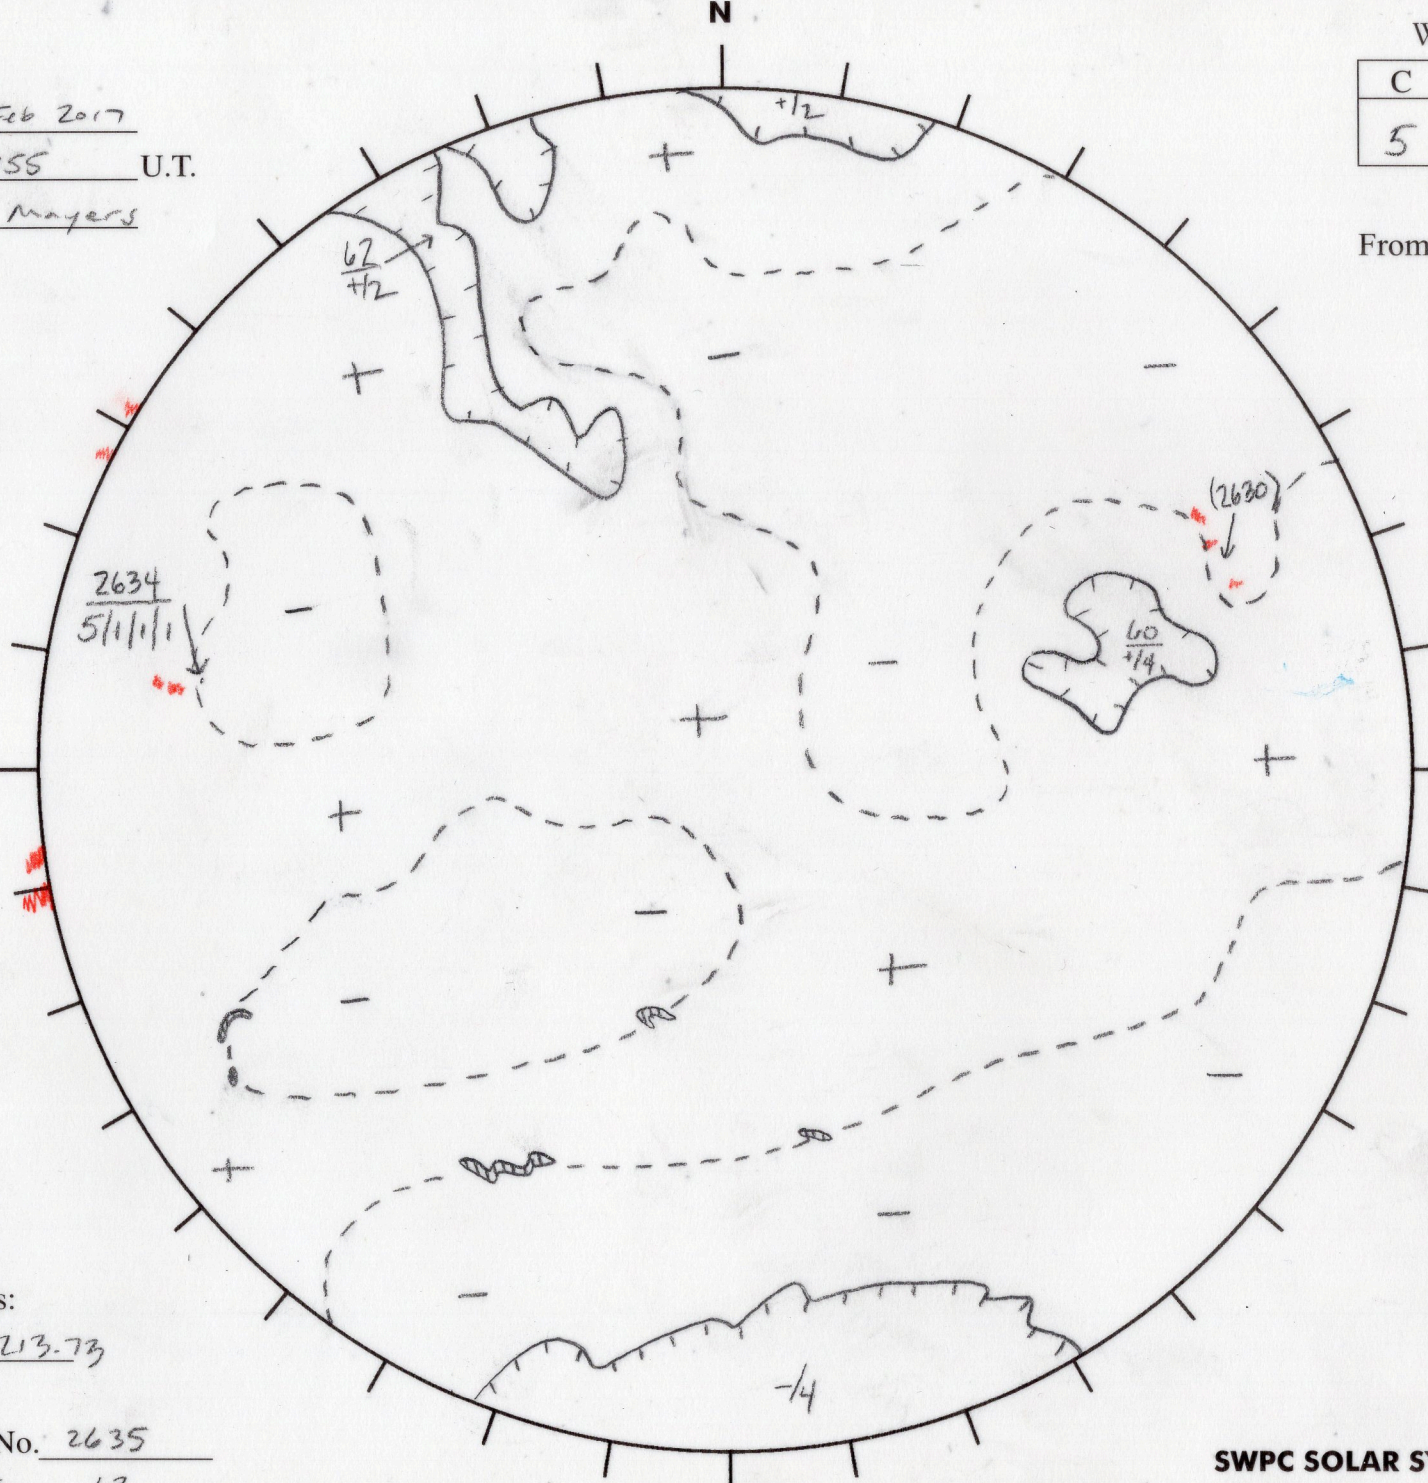

Date: 7 Feb 2017  
 Time: 1355 U.T.  
 Forecaster: Mayers

Whole Disk Forecast

C	M	X	P
5	1	1	1

24 Hour Forecast

From 0000 U.T. to 0000 U.T.

Data:

Halpha. 1355 U.T.

Sunspots 1322 U.T.

CH 1340 U.T.

Mag. 1315 U.T.

258.76

**E**

**W**

78.76

Returning  
 Carringtons:

253.23 to 213.73

Next Rgn. No. 2635

Next CH No. 63

$L_t$  348.76

$B_t$  -6.46

$P_t$  -14.81