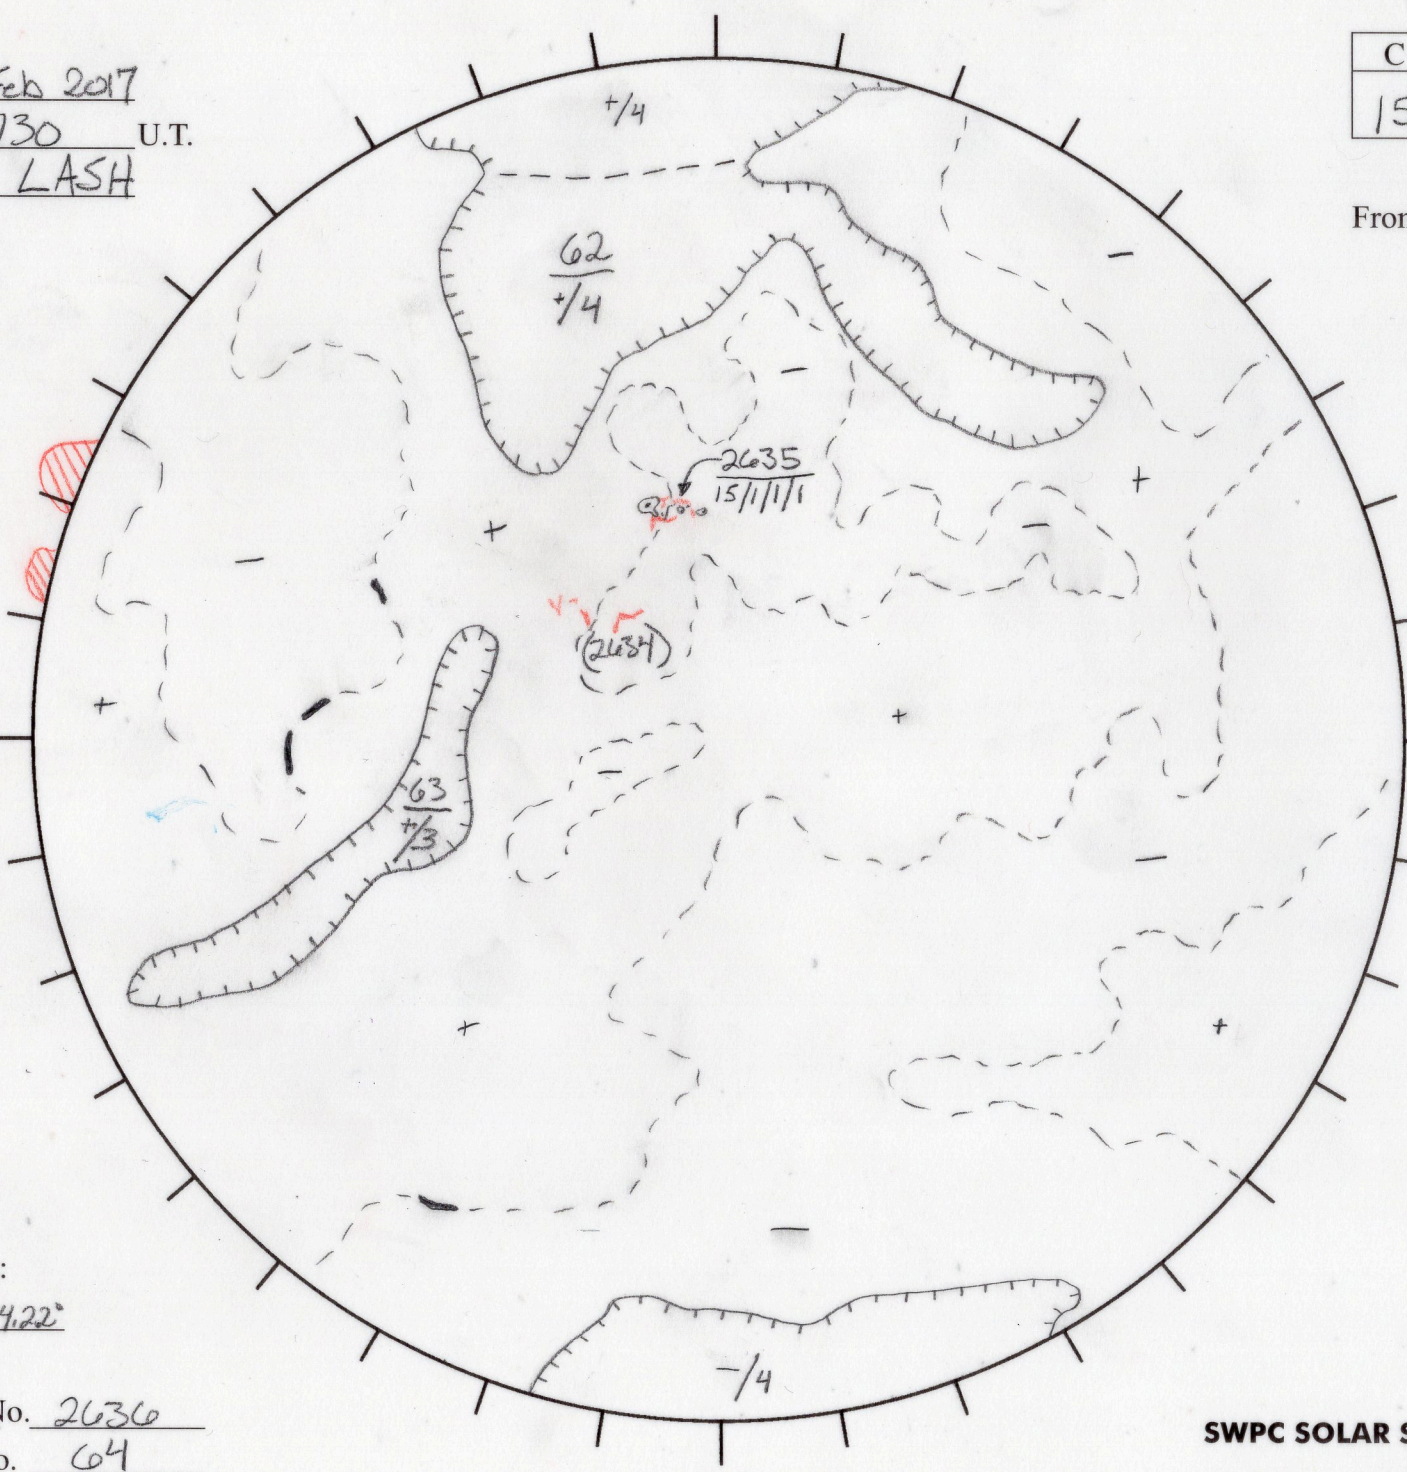

Date: 10 Feb 2017
 Time: 1730 U.T.
 Forecaster: LASH

Whole Disk Forecast

C	M	X	P
15	1	1	1

24 Hour Forecast
 From 0000 U.T. to 0000 U.T.

Data:
 Halpha. 1730 U.T.
 Sunspots 1730 U.T.
 CH 1725 U.T.
 Mag. 1730 U.T.

217.29° E

W 37.29°

Returning
 Carringtons:
213.73° to 174.22°

Next Rgn. No. 2636
 Next CH No. 64

L_t 307.29°
 B_t -6.63
 P_t -15.96