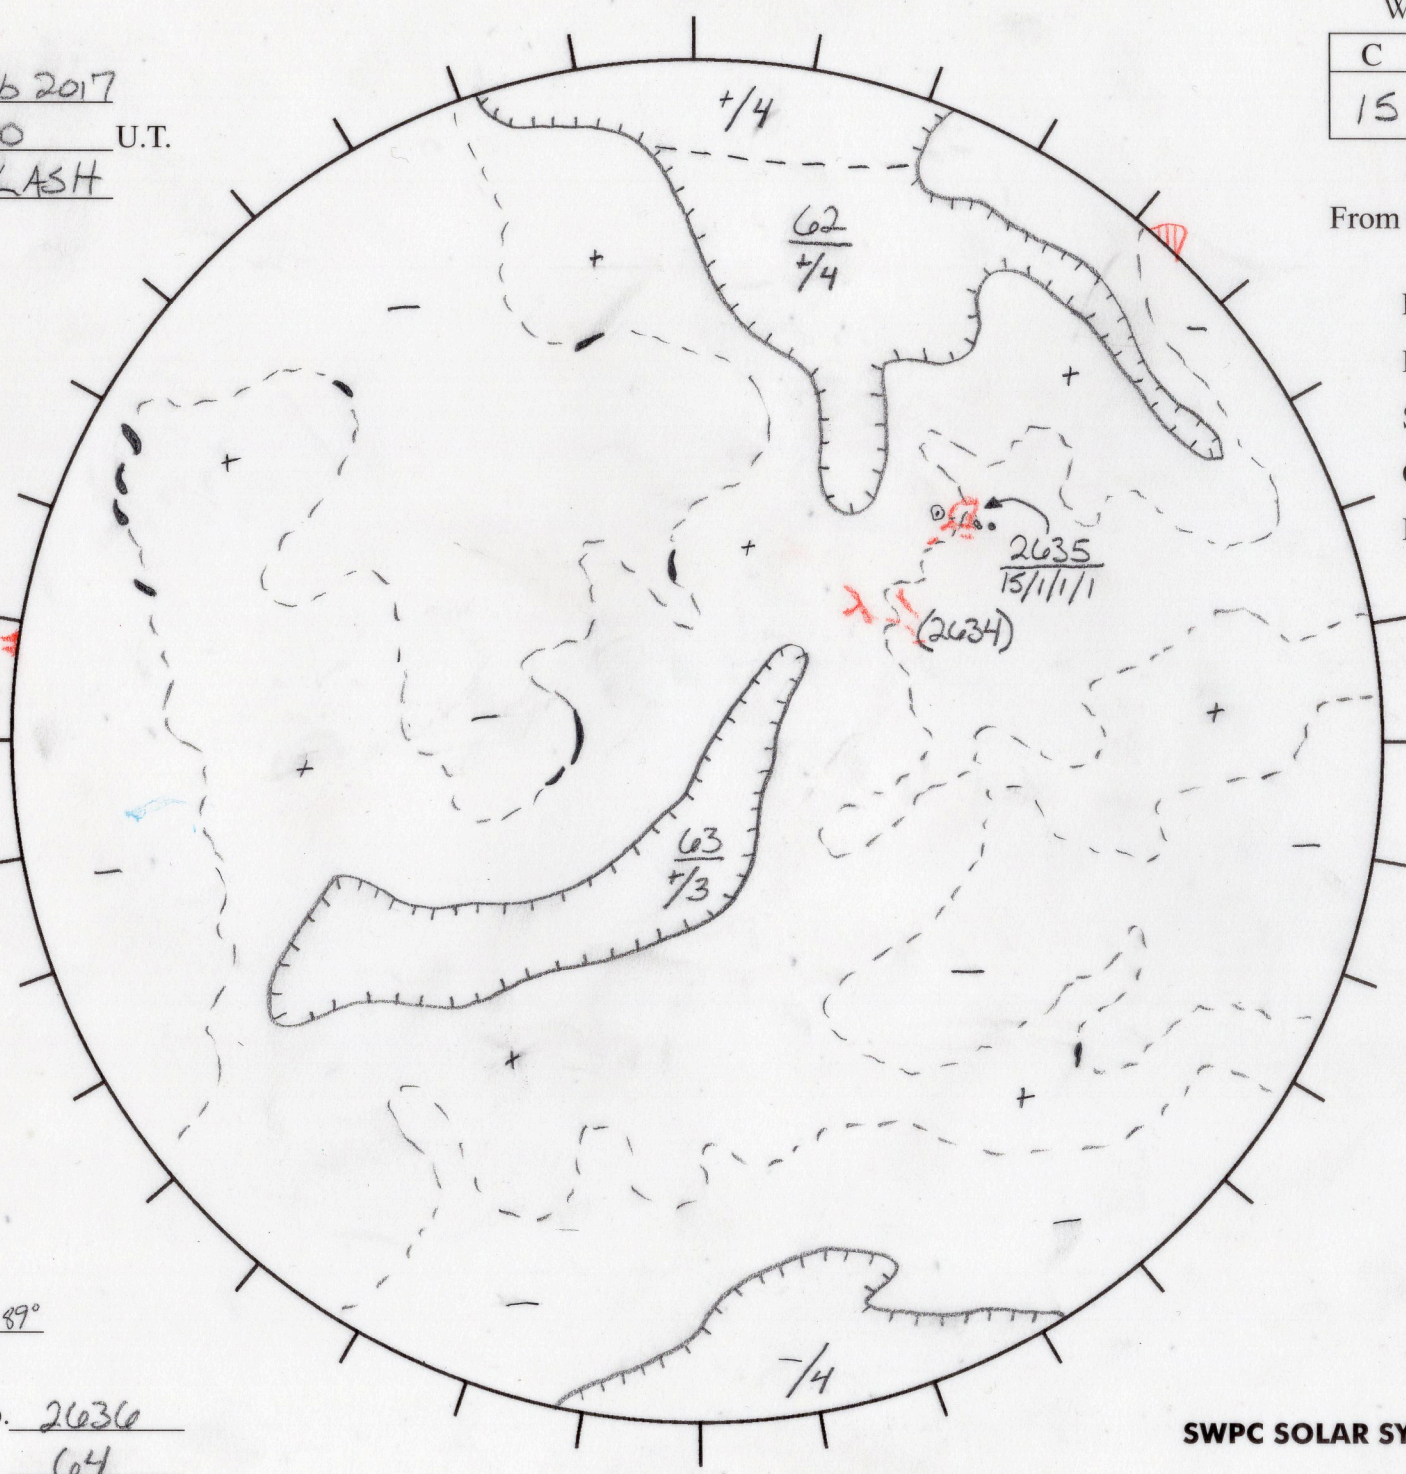

Date: 12 Feb 2017
 Time: 1830 U.T.
 Forecaster: LASH

Whole Disk Forecast

C	M	X	P
15	1	1	1

24 Hour Forecast
 From 0000 U.T. to 0000 U.T.

Data:
 H-alpha. 1830 U.T.
 Sunspots 1830 U.T.
 CH 1825 U.T.
 Mag. 1830 U.T.

190.41° E

W 10.41°

Returning
 Carringtons:
147.39° to 147.89°

Next Rgn. No. 2636
 Next CH No. 64

L_t 280.41°
 B_t -6.73
 P_t -16.68