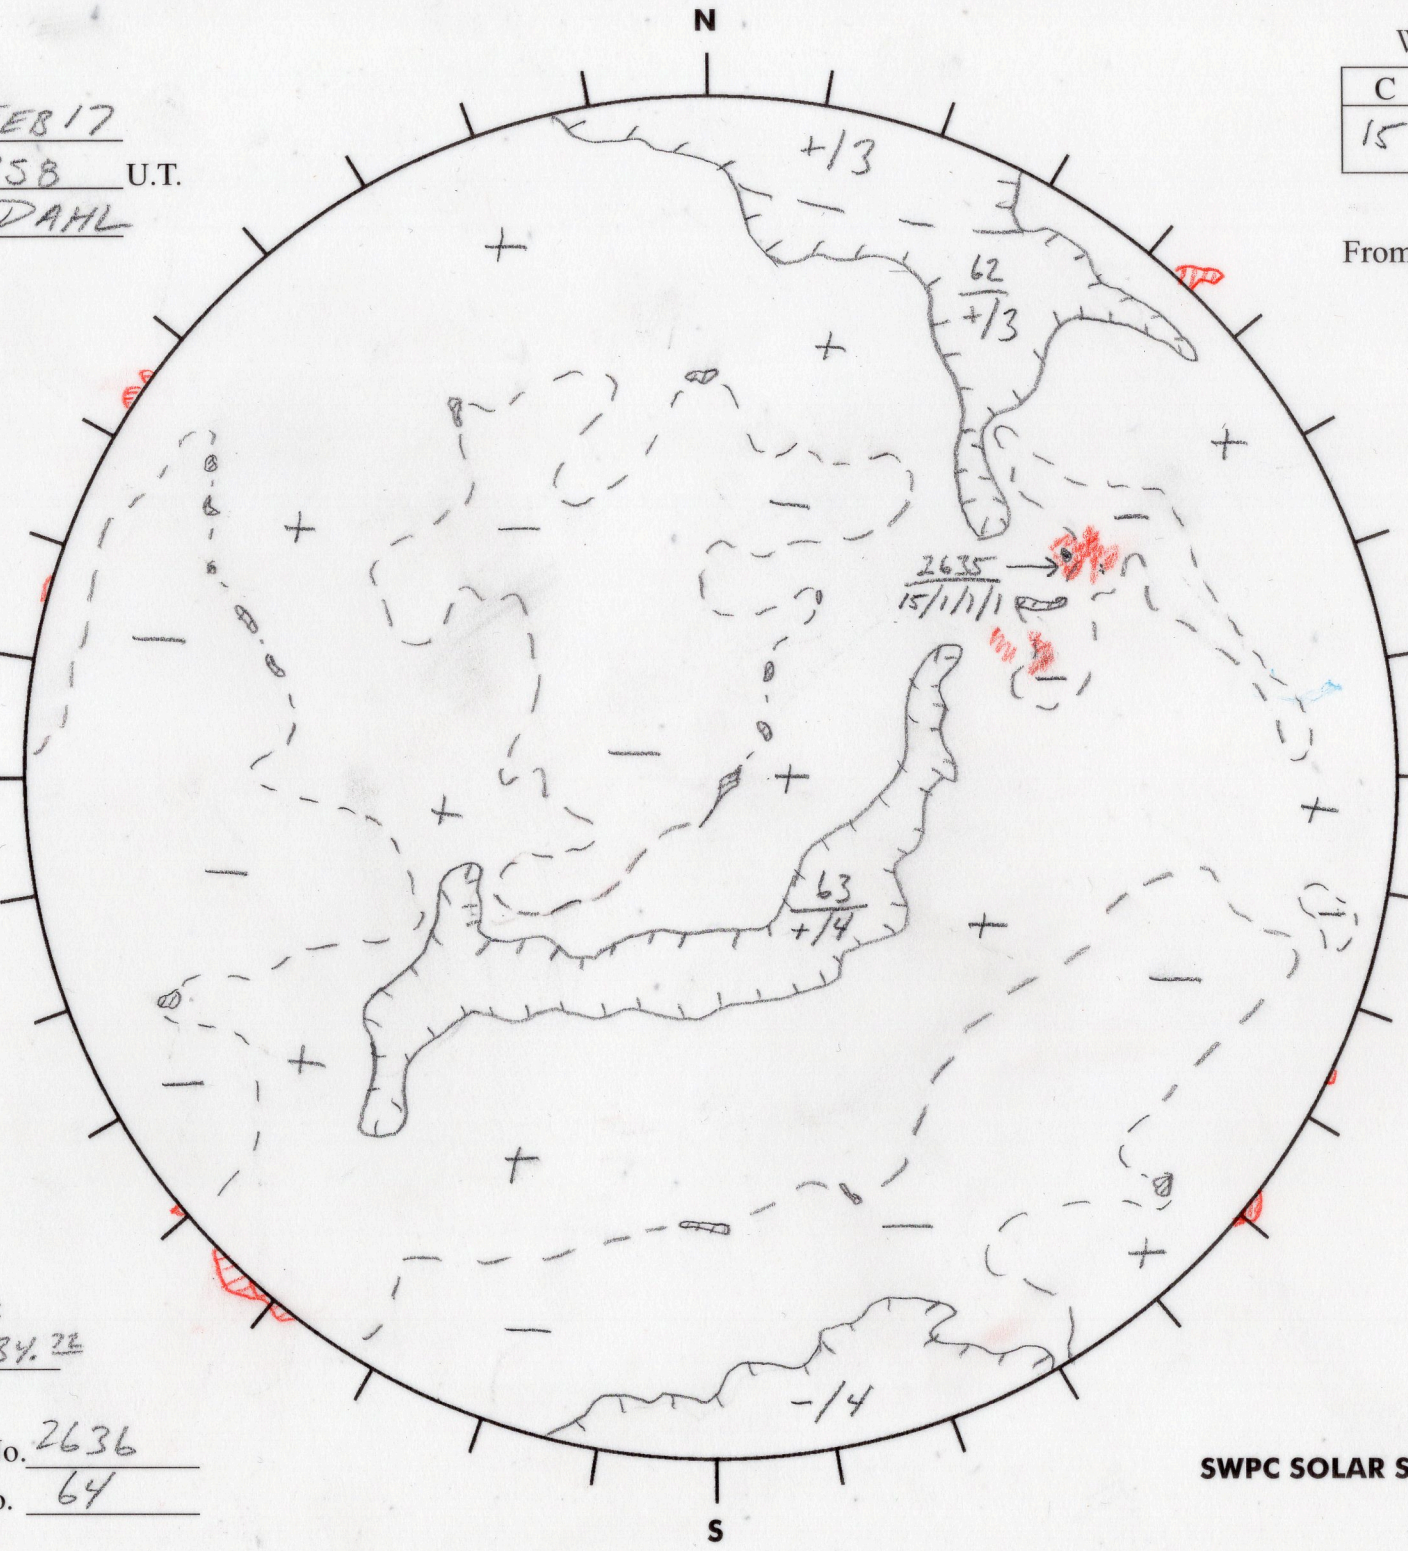

Date: 13 FEB 17  
 Time: 1358 U.T.  
 Forecaster: DAHL

Whole Disk Forecast

C	M	X	P
15	1	1	1

24 Hour Forecast

From 0000 U.T. to 0000 U.T.

Data:

H-alpha. 1358 U.T.

Sunspots 1330 U.T.

CH 1356 U.T.

Mag. 1330 U.T.

179.73

E

W

359.73

Returning  
 Carringtons:  
174.22 to 134.22

Next Rgn. No. 2636  
 Next CH No. 64

$L_t$  269.73

$B_t$  -6.22

$P_t$  -16.24