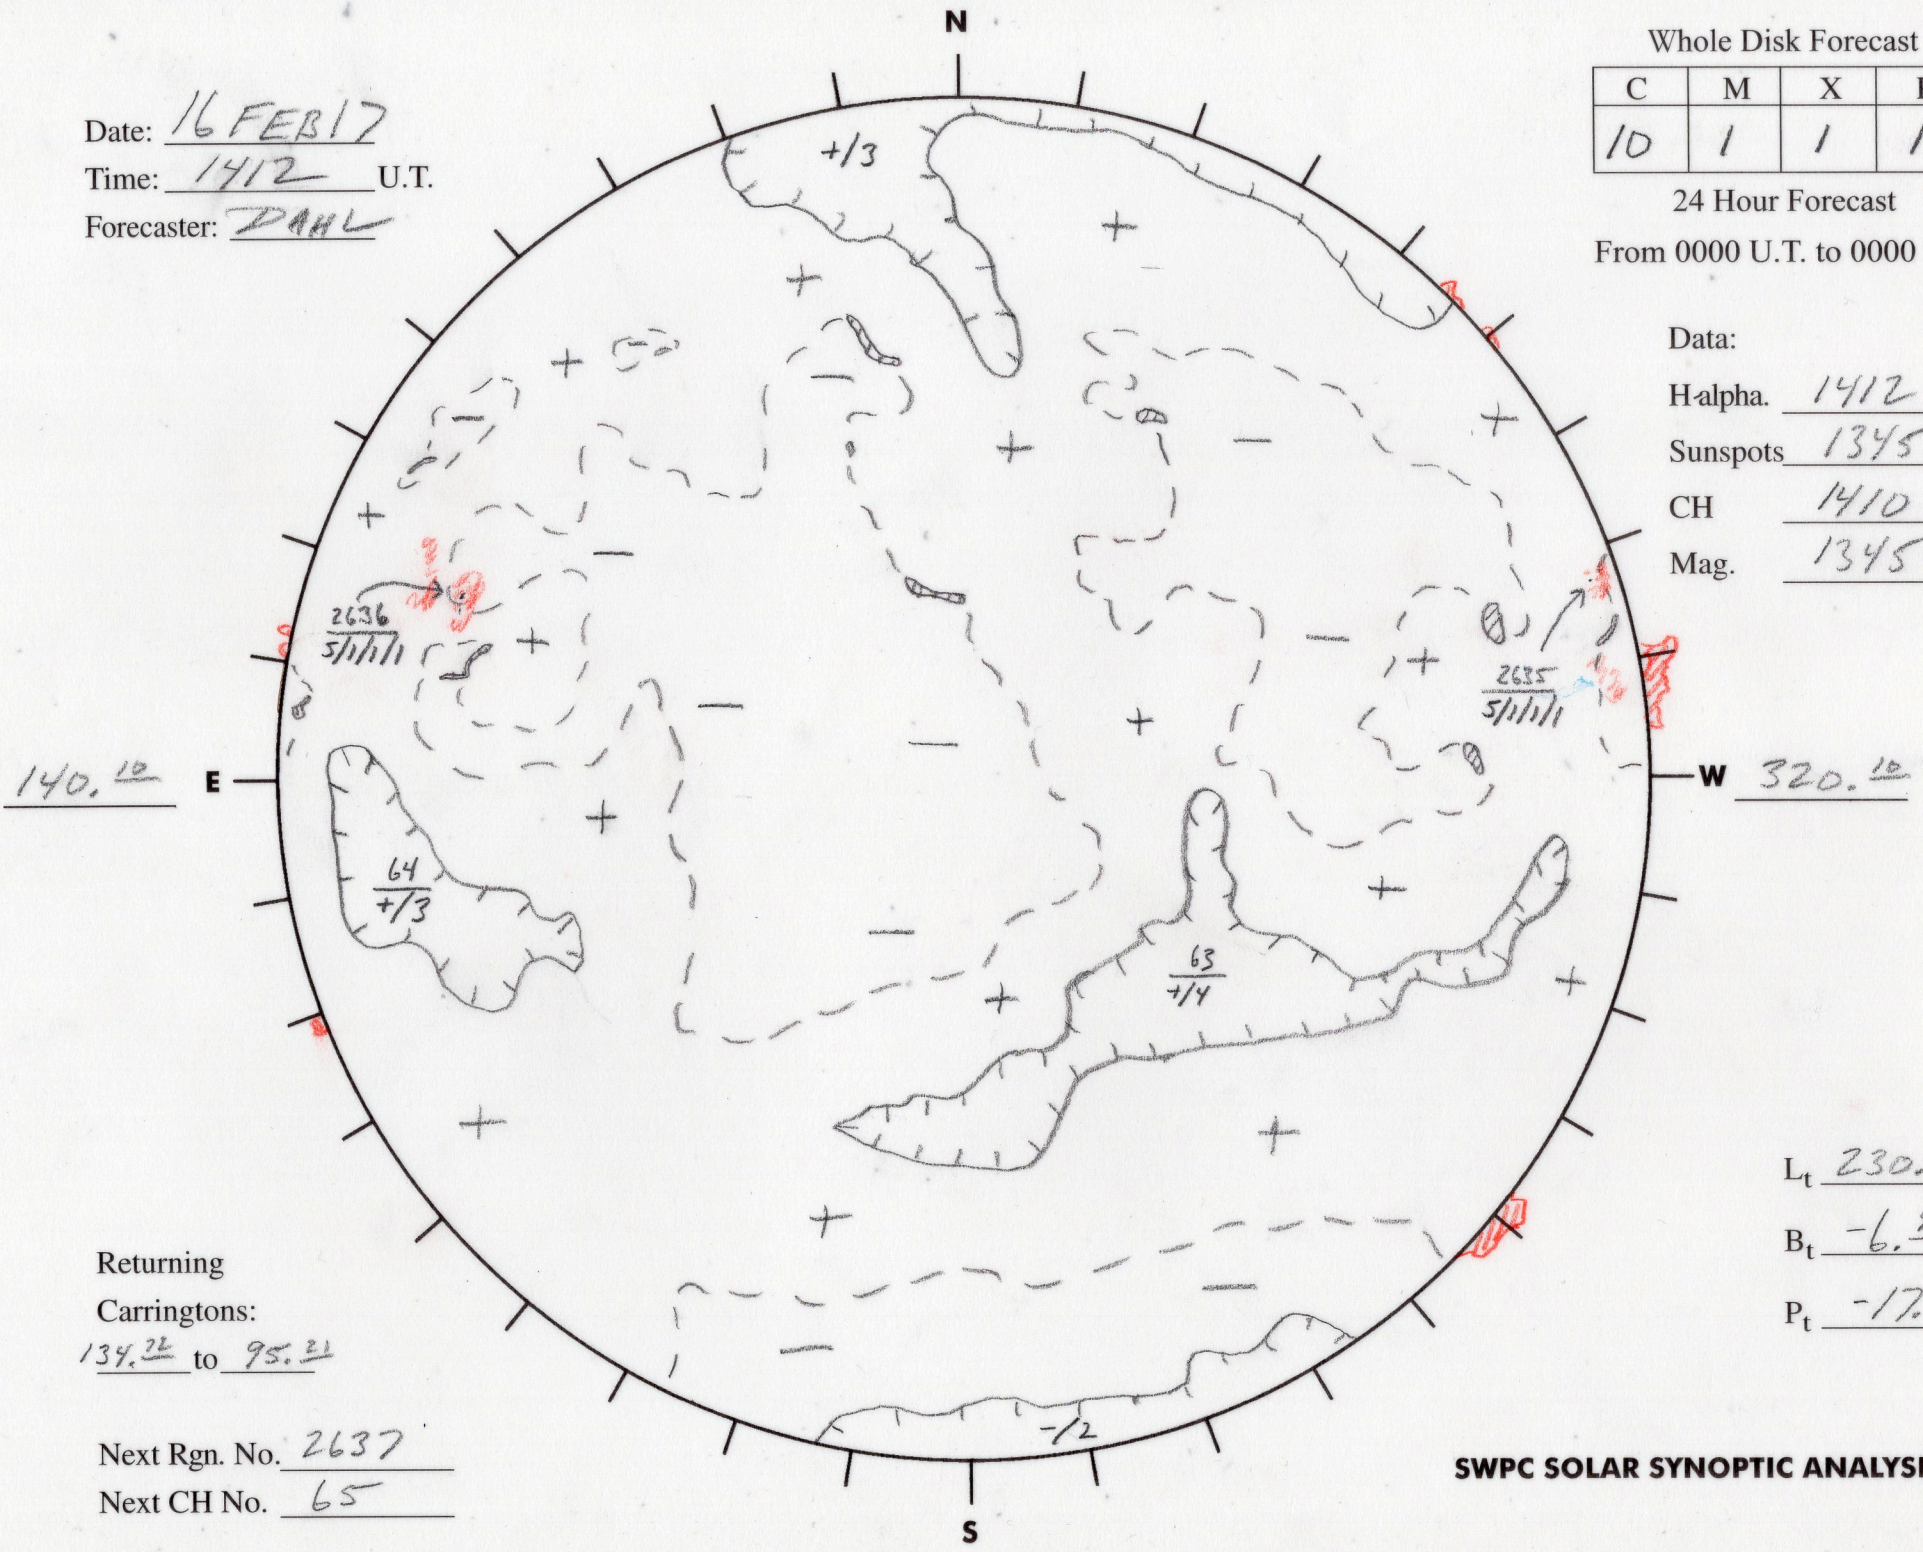

Date: 16 FEB 17
 Time: 1412 U.T.
 Forecaster: DAHL

Whole Disk Forecast

C	M	X	P
10	1	1	1

24 Hour Forecast
 From 0000 U.T. to 0000 U.T.

Data:
 H-alpha. 1412 U.T.
 Sunspots 1345 U.T.
 CH 1410 U.T.
 Mag. 1345 U.T.

Returning
 Carringtons:
134.24 to 95.21

Next Rgn. No. 2637
 Next CH No. 65

L_t 230.10
 B_t -6.90
 P_t -17.92