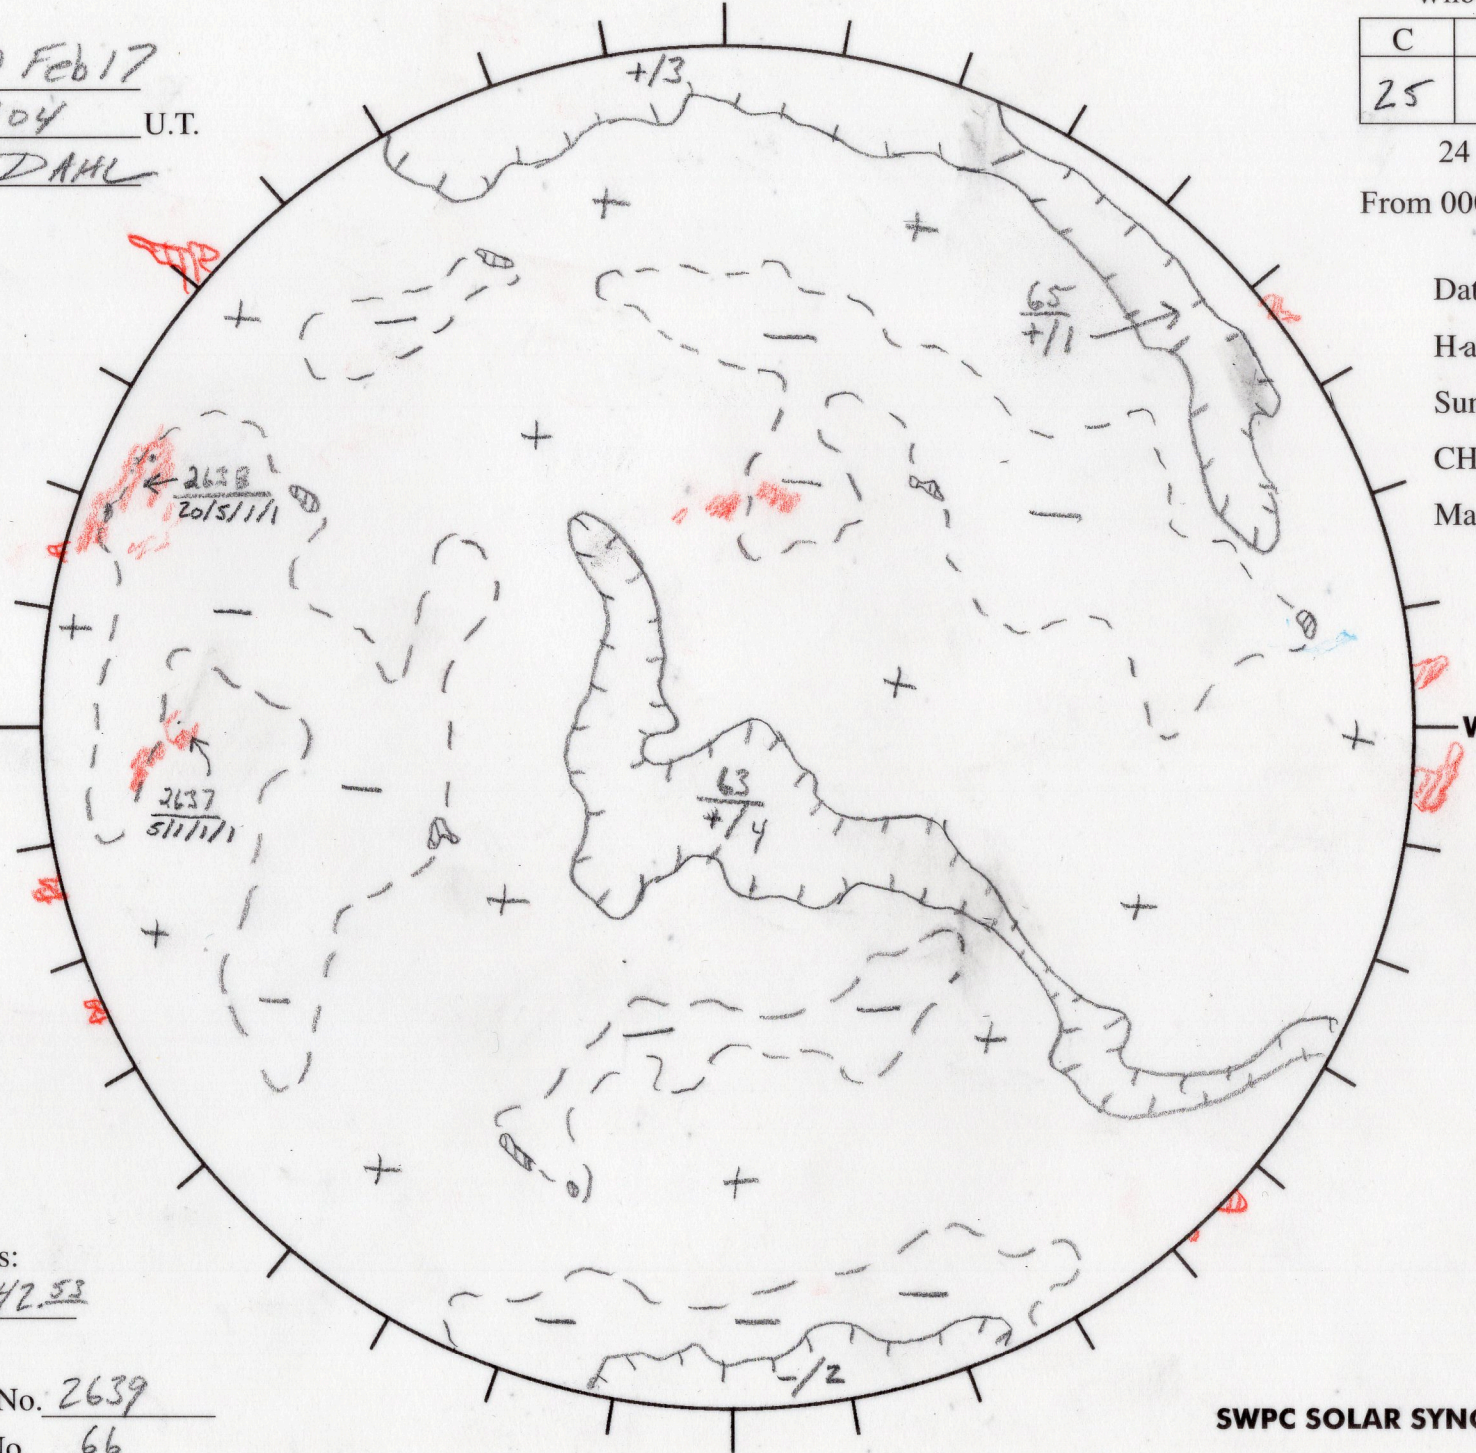

Date: 20 Feb 17  
 Time: 1404 U.T.  
 Forecaster: DAHL

Whole Disk Forecast

C	M	X	P
25	5	1	1

24 Hour Forecast

From 0000 U.T. to 0000 U.T.

Data:

H-alpha. 1404 U.T.

Sunspots 1400 U.T.

CH 1410 U.T.

Mag. 1400 U.T.

87.42 E

W 267.42

Returning  
 Carringtons:  
82.04 to 42.53

Next Rgn. No. 2639  
 Next CH No. 66

$L_t$  177.49

$B_t$  -7.04

$P_t$  -19.22